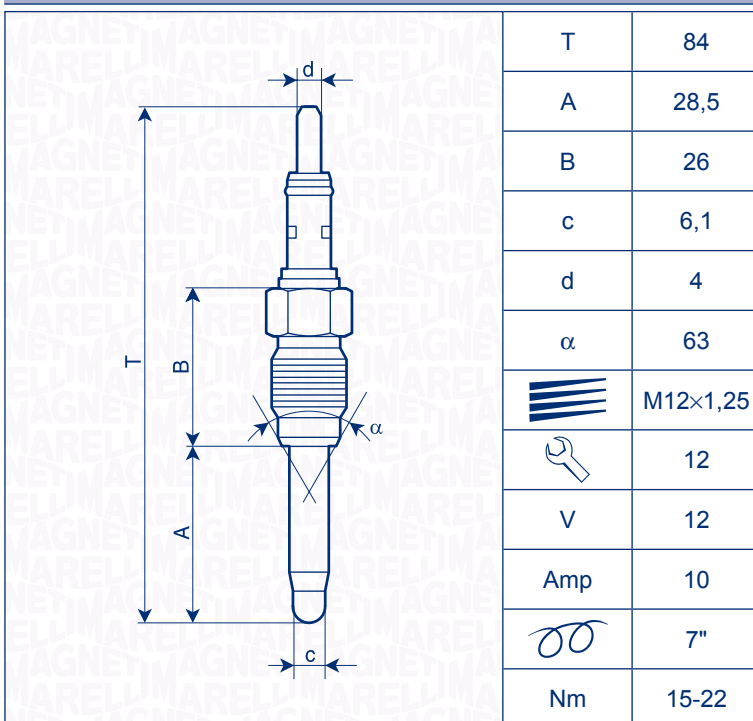

UX28A

BERU

0.100.226.376 GN020

			CC	KW				V
ALFA ROMEO								
145 (930) JTD			1.9	77	02/99 → 10/99	4	Cooling-water preheater	12
146 (930) JTD			1.9	77	11/99 → 01/01	4	Cooling-water preheater	12
147 (937) JTD			1.9	74	06/03 →	4	Cooling-water preheater	12
			1.9	85	04/01 →	4	Cooling-water preheater	12
156 (932) JTD			1.9	77	09/97 → 10/00	4	Cooling-water preheater	12
			1.9	81	10/00 → 05/01	4	AR 37101 (Cooling-water preheater)	12
			1.9	85	02/01 →	4	Cooling-water preheater	12
			2.4	100	09/97 → 10/00	5	Cooling-water preheater	12
			2.4	103	10/00 → 09/05	5	Cooling-water preheater	12
			2.4	110	03/02 → 09/05	5	Cooling-water preheater	12
166 (936) JTD			2.4	129	10/03 → 05/06	5	Cooling-water preheater	12
			2.4	100	09/98 → 10/00	5	Cooling-water preheater	12
			2.4	110	04/02 →	5	Cooling-water preheater	12
FIAT								
BRAVA (182) / BRAVO (182) JTD			1.9	77	11/99 → 10/01	4	Cooling-water preheater	12
BRAVA (182) D Multijet			1.9	88	04/07 →	4	Cooling-water preheater	12
BRAVO (182) JTD			1.9	74	09/00 → 10/01	4	Cooling-water preheater	12
MAREA (185) JTD			1.9	77	04/99 → 01/01	5	---	12
			2.4	86	04/99 →	5	Cooling-water preheater	12
MAREA (185) JTD Weekend			1.9	77	04/99 →	4	Cooling-water preheater	12
			1.9	81	01/01 →	4	Cooling-water preheater	12