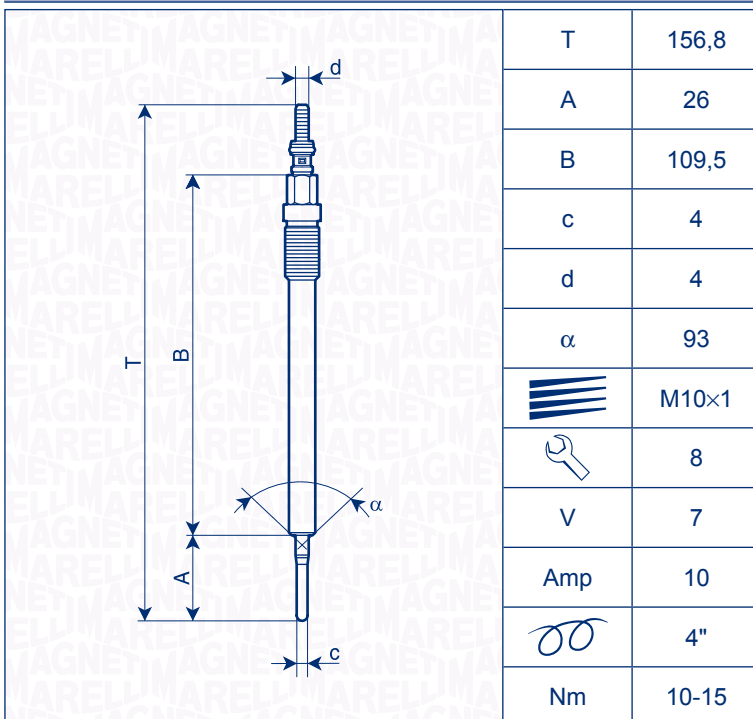

UY46A NEW

NGK		
91584	CZ501	CZ551

			CC	KW				V

MERCEDES-BENZ

A-CLASS (W176) CDI	2.1	100	02/14 →	4	OM 651.930	7
	2.1	120	01/14 →	4	176003	7
	2.1	125	09/12 →	4	OM 651.930	7
B-CLASS (W246, W242) CDI	2.2	120	06/13 →	4	246203	7
C-CLASS (S204) CDI T-Model	2.1	120	12/08 → 08/14	4	OM 651.911	7
	2.1	125	02/13 → 08/14	4	OM 651.912	7
C-CLASS (S205) BlueTEC	2.1	125	09/14 →	4	OM 651.921	7
	2.1	150	09/14 →	4	OM 651.921	7
C-CLASS (W204) CDI	2.1	120	10/08 → 01/14	4	OM 651.911	7
	2.1	125	02/13 → 01/14	4	OM 651.912	7
C-CLASS (W205) BlueTEC	2.1	120	03/14 →	4	OM 651.921	7
	2.1	125	12/13 →	4	OM 651.921	7
	2.1	150	02/14 →	4	OM 651.921	7
CLA Coupé (C117) CDI	2.1	100	07/14 →	4	OM 651.930	7
	2.1	120	01/13 →	4	OM 651.930	7
	2.1	125	07/14 →	4	OM 651.930	7
CLS (C218) BlueTEC	2.1	120	05/14 →	4	---	7
	2.1	125	05/14 →	4	---	7
	2.1	150	05/14 →	4	OM 651.924	7
	3.0	185	11/12 →	6	OM 642.852	7
	3.0	185	11/12 →	6	OM 642.858	7
	3.0	190	06/14 →	6	OM 642.853	7
CLS Shooting Brake (X218) BlueTEC	2.1	150	05/14 →	4	OM 651.924	7
	3.0	185	05/14 →	6	OM 642.858	7
	3.0	190	05/14 →	6	OM 642.853	7