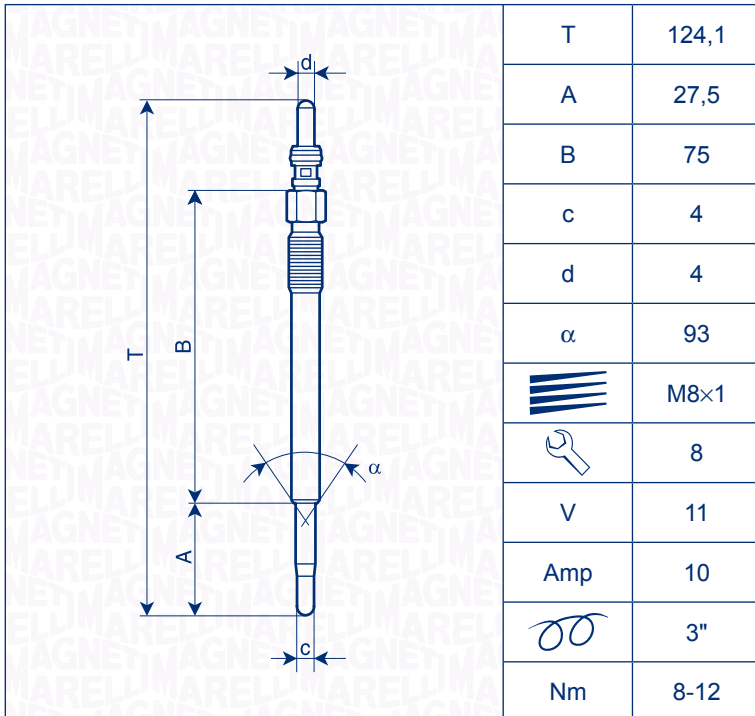

UY5A

BERU
0.100.276.012 GN056
BOSCH
0 250 204 002 0.250.204.002
CHAMPION
CH201
NGK
5207 91322 DP 73 YE 05
YE05

CC

KW

V

CITROËN

BERLINGO HDi	1.6	55	07/05 →	4	9HW (DV6ETED) / DV6B	11
	1.6	55	04/08 →	4	9HT (DV6BTED4)	11
	1.6	66	03/06 →	4	9HX (DV6ATED4) (→ 10689)	11
	1.6	80	08/05 →	4	9HZ (DV6TED4)	11
	1.6	68	07/10 →	4	---	11
C1 HDi	1.4	40	06/05 →	4	DV4D	11
C2 HDi	1.4	50	09/03 →	4	8HX (DV4TD) / 8HZ (DV4TD)	11
	1.6	80	09/05 →	4	9HZ (DV6TED4)	11
C3 I HDi	1.4	50	02/02 →	4	8HX (DV4TD)	11
	1.4	66	02/02 →	4	8HY (DV4TED4)	11
	1.6	66	10/05 →	4	9HX (DV6ATED4)	11
	1.6	80	09/05 →	4	9HZ (DV6TED4)	11
C3 II HDi	1.6	68	11/09 →	4	9HP (DV6DTE)	11
	1.4	50	11/09 →	4	8HR (DV4C) / 8HZ (DV4TD)	11
C3 Picasso HDi	1.6	66	02/09 →	4	9HX (DV6ATED4)	11
	1.6	80	02/09 →	4	9HX / 9HZ	11
C3 Pluriel HDi	1.4	50	04/04 →	4	8HX (DV4TD)	11
C4 Aircross HDi	1.8	110	04/12 →	4	---	11
C4 Grand Picasso I HDi	1.6	80	10/06 →	4	9HZ-DV6TED4 / 9HY (DV6TED4)	11
C4 I HDi	1.6	66	11/04 →	4	9HX (DV6ATED4)	11
	1.6	80	11/04 →	4	9HY (DV6TED4) / 9HZ (DV6TED4)	11
C4 Picasso I HDi	1.6	80	02/07 →	4	9HY (DV6TED4) / 9HZ (DV6TED4)	11