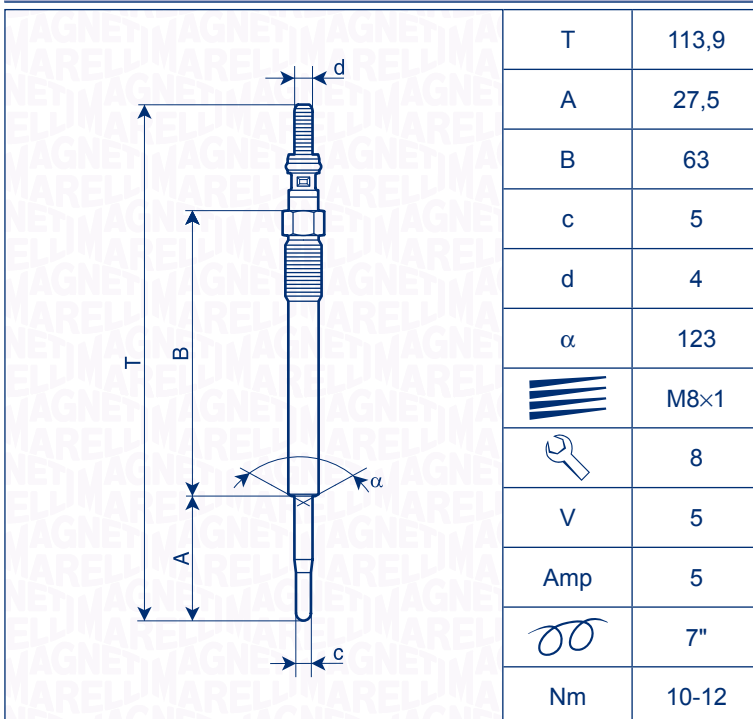

UY23A NEW

BERU		
0.100.266.068	GE121A	
BOSCH		
0 250 404 001	0.250.404.001	
CHAMPION		
CH719		
NGK		
8904	DP 58	D-Power 58
Y 8001 AS	Y8001AS	

			CC	KW				V

CITROËN

BERLINGO HDi	1.6	55	04/08 →	4	9HT (DV6BTED4) / 9HT (DV6BUTED4)	5
	1.6	68	07/10 →	4	9HX (DV6ATED4) / 9HP (DV6DTED)	5
	1.6	84	07/10 →	4	9HR (DV6C) / 9HL (DV6C)	5
	1.6	82	07/10 →	4	---	5
C3 II HDi	1.4	50	11/09 →	4	8HR (DV4C) / 8HZ (DV4TD)	5
	1.6	68	11/09 →	4	9HP (DV6DTED)	5
	1.6	82	11/09 →	4	9HR (DV6C)	5
	1.6	84	09/12 →	4	---	5
C3 Picasso BlueHDi	1.6	73	01/15 →	4	---	5
C3 Picasso HDi	1.6	84	01/13 →	4	9HL (DV6C)	5
	1.6	68	07/10 →	4	9HP (DV6DTED)	5
	1.6	82	05/10 →	4	9HR (DV6C)	5
C4 Aircross HDi	1.6	84	04/12 →	4	---	5
C4 CACTUS BlueHDi	1.6	73	09/14 →	4	---	5
C4 CACTUS HDi	1.6	68	09/14 →	4	---	5
C4 Grand Picasso HDi	2.0	110	07/09 →	4	---	5
	2.0	120	09/10 →	4	RHH (DW10CTED4)	5
C4 Grand Picasso I HDi	1.6	82	09/10 →	4	9HL (DV6C) / 9HR (DV6C)	5
C4 Grand Picasso II BlueHDi	2.0	110	09/13 →	4	---	5
C4 Grand Picasso II HDi	1.6	68	09/13 →	4	9HP (DV6DTED)	5
	1.6	85	09/13 →	4	---	5
C4 HDi	1.6	68	11/09 →	4	9HP(DV6DTED)	5
	1.6	82	11/09 →	4	9HR(DV6C)	5
	2.0	110	11/09 →	4	RHE (DW10CTED4)	5