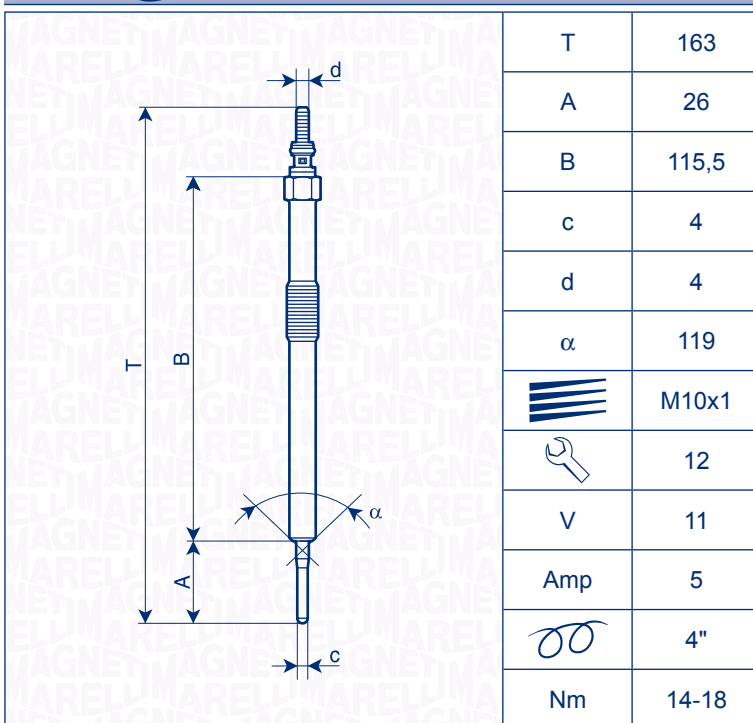

UY41A NEW

	CC	KW				V
MITSUBISHI						
ASX DI-D	1.8	85	06/10 →	4	4N13	11
	1.8	110	06/10 →	4	4N13	11
LANCER DI-D	1.8	85	05/10 →	4	4N13	11
	1.8	110	06/10 →	4	4N13	11
OUTLANDER II DI-D	2.2	130	11/06 →	4	4N14	11
OUTLANDER II DI-D 4WD	2.2	103	09/10 →	4	4N14	11
	2.2	130	11/06 →	4	4N14	11
OUTLANDER III DI-D 4WD	2.2	110	08/12 →	4	---	11

UY42A NEW

BERU
100266056 GE124
BOSCH
0 250 403 021 GLP237

	CC	KW				V
NISSAN						
NAVARA dCi	2.5	106	07/05 →	4	---	11
	2.5	120	10/06 →	4	---	11
	2.5	126	08/08 →	4	---	11
	2.5	128	12/05 →	4	---	11
NAVARA dCi 4WD	2.5	106	10/08 →	4	---	11
	2.5	126	10/06 →	4	---	11
	2.5	128	07/05 →	4	---	11
	2.5	140	12/09 →	4	---	11
PATHFINDER III dCi	2.5	128	01/05 →	4	---	11
	2.5	126	10/06 →	4	---	11
PATHFINDER III dCi 4WD	2.5	120	01/05 →	4	---	11
	2.5	128	03/05 →	4	---	11
	2.5	140	08/10 →	4	---	11