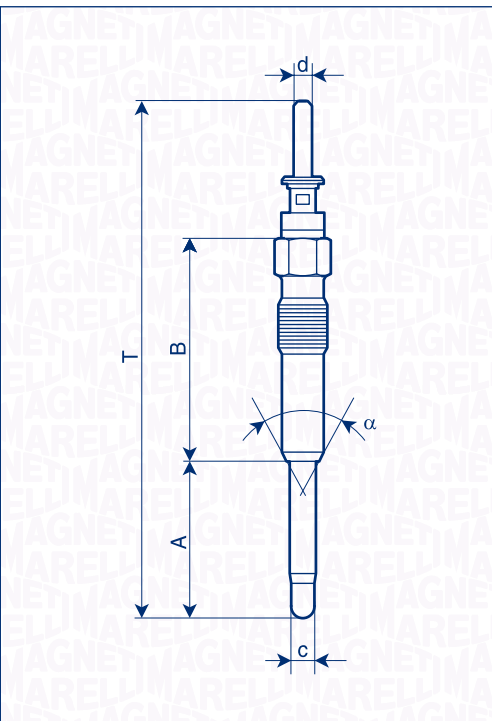

UC24A

	CC	KW				V
LAND ROVER						
DEFENDER TD5 4WD	2.5	90	06/98 →	5	---	11,5
DEFENDER TDI	2.5	83	11/89 → 03/94	4	Gemini 1	11,5
	2.5	83	10/95 →	4	23L	11,5
DISCOVERY I TDI	2.5	83	09/89 → 03/94	4	12 L/21 L	11,5
DISCOVERY II TDI	2.5	83	08/96 →	4	12 L/21 L	11,5
	2.5	90	10/95 →	4	19 L	11,5
RANGE ROVER	2.5	89	09/89 → 12/92	4	Gemini 1	11,5
RANGE ROVER Tdi	2.5	83	01/86 → 12/94	4	ETC 9091 N	11,5

UC26A

T	106
A	32
B	46
c	5
d	4
α	63
	M10×1
	10
V	11
Amp	10
	7"
Nm	10-15

BERU		
0 100 226 361	0 100 226 362	0 100 226 396
0 100 226 464	0.100.226.361	0.100.226.362
0.100.226.396	0.100.226.464	GN024

BOSCH	
0 250 202 103	0.250.202.103

CHAMPION	
CH 203	CH203

NGK		
DP 32	Y 507 R	Y507J
Y507R		

	CC	KW				V
BMW						
SERIES 3 (E46) 318d	2.0	85	09/01 → 11/03	4	M47 D20	11
SERIES 3 (E46) 320d	2.0	100	04/98 → 09/01	4	M 47 D20/M 47 204D1	11
SERIES 3 Compact (E46) 320td	2.0	110	09/01 → 02/05	4	M 47 N204D4	11
SERIES 3 Touring (E46) 318d	2.0	85	09/01 → 11/03	4	M47 D20	11
SERIES 3 Touring (E46) 320d	2.0	100	03/00 → 09/01	4	M 47 D20	11
SERIES 3 Touring (E46) 330d	3.0	135	03/03 →	6	M 57 N	11
SERIES 5 (E39) 525d	2.5	120	02/00 →	6	---	11
SERIES 5 (E39) 530d	3.0	135	08/98 → 09/00	6	M 57 D30	11
SERIES 5 Touring (E39) 520d	2.0	100	02/00 → 06/03	4	M47D20 / M47204D1	11
	2.0	110	06/02 →	4	---	11
SERIES 5 Touring (E39) 525d	2.5	120	02/00 → 06/03	6	M 57 256 D1	11
SERIES 5 Touring (E39) 530d	3.0	142	09/00 → 06/03	6	M 57 D30	11
SERIES 5 Touring (E39) 530td	3.0	135	08/98 →	6	M 57	11