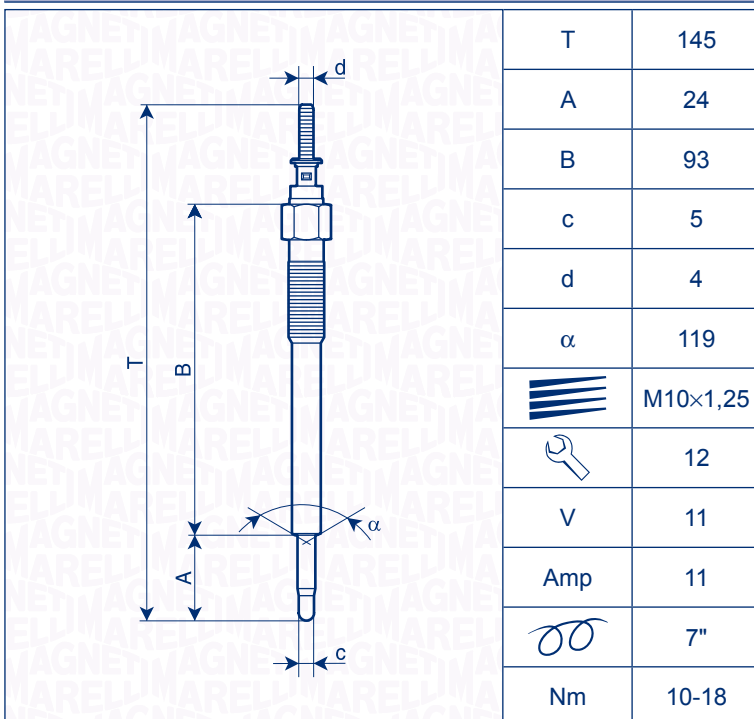

UC67A NEW

CHAMPION

CH 603   CH603

NGK

1983   CZ 22   CZ22
DP 42   Y 541 J   Y541J

	CC	KW				V
HONDA						
CIVIC DI DTI	1.7	55	01/02 →	4	4EE2	11
OPEL						
ASTRA D TI	1.7	55	02/00 →	4	4EE2	11
ASTRA G 16V	1.7	55	01/00 →	4	Y17DT	11
ASTRA H 16V	1.7	59	05/04 →	4	Z17DTH/Z17DTL	11
ASTRA TD	1.7	55	02/02 →	4	ISUZU	11
COMBO DI/DTI	1.7	48-55	10/01 →	4	Y17TD/Y17TDL	11
CORSA C 16V	1.7	48-55	10/00 →	4	Y17DT/Y17DTL	11
CORSA C DI 16V	1.7	55	10/00 →	4	Y17DT/Y17DTL	11
	1.7	65	01/01 →	4	4EE2	11
CORSA C DTI 16V	1.7	75	01/01 →	4	4EE2	11
MERIVA CDTI	1.7	74	09/03 →	4	Y17DTL/Z17DTL	11
MERIVA DTI	1.7	55	10/03 →	4	Y17DT	11
COMBO DI	1.7	44	01/00 →	4	4EE2	11
VAUXHALL						
ASTRA DTI 16V	1.7	55	02/00 →	4	4EE2	11
ASTRA G 16V	1.7	---	01/00 →	4	Y17DT	11
ASTRA H 16V	1.7	---	05/04 →	4	Z17DTH/Z17DTL	11
ASTRA Van 16V	1.7	---	02/02 →	4	ISUZU	11
COMBO 16V	1.7	---	10/00 →	4	Y17DT/Y17DTL	11
CORSA C 16V	1.7	---	10/00 →	4	Y17DT/Y17DTL	11
CORSA DI 16V	1.7	65	01/01 →	4	4EE2	11
CORSA DTI 16V	1.7	75	01/01 →	4	4EE2	11
CORSA Van 16V	1.7	---	10/00 →	4	Y17DT/Y17DTL	11
MERIVA 16V	1.7	---	10/03 →	4	Y17DT	11