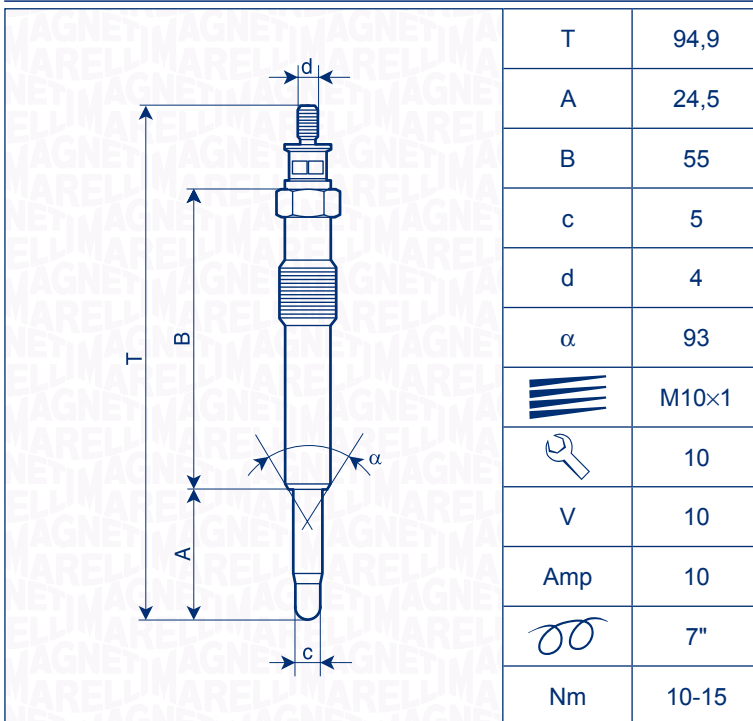

UC21A

			CC	KW				V
VAUXHALL								
ARENA D			1.9	44	03/98 →	4	F8Q-606	11

UC22A

BERU
0 100 226 301 0 100 226 384 0.100.226.301 0.100.226.384 GN993
BOSCH
0 250 202 131 0.250.202.131
CHAMPION
CH 196 CH196
NGK
DP 27 Y 524 J Y524J

			CC	KW				V
FORD								
FIESTA IV			1.8	55	04/00 →	4	RTN - RTP - RTQ	10
FOCUS C-MAX TDCi			1.8	85	01/05 → 03/07	4	KKDA	10
FOCUS DI / TDDi			1.8	55	08/99 →	4	BHDA/BHDB	10
FOCUS II TDCi			1.8	85	11/04 →	4	G6DA/G6DB	10
FOCUS TDCi			1.8	66	08/98 →	4	C9DC	10
			1.8	74	09/02 →	4	FFDA	10
			1.8	85	01/03 →	4	F9DA/F9DB	10
FOCUS Turbo DI / TDDi			1.8	55	08/01 → 03/05	4	BHDA / BHDB	10
GALAXY TDCi			1.8	74	05/06 →	4	---	10
MONDEO IV TDCI			1.8	74	03/07 →	4	---	10
TOURNEO Connect DI			1.8	55	09/02 →	4	---	10
TOURNEO Connect TDI			1.8	66	06/02 →	4	HCPB Duratorq-TDCi/ HCPA Duratorq-TDCi	10
TRANSIT DI			1.8	55	09/02 →	4	---	10
TRANSIT Tourneo TDCi			2.2	81-96	07/06 →	4	---	10