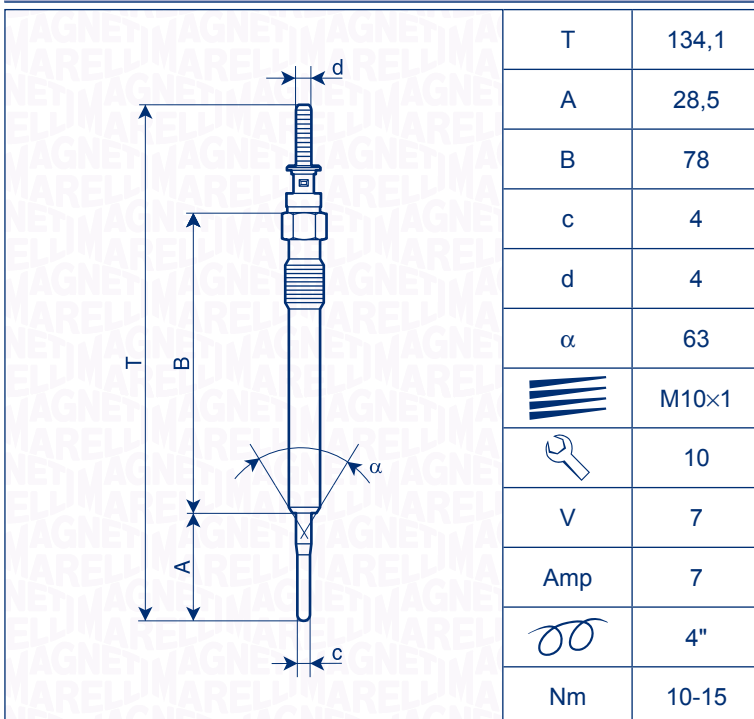

UY32A NEW

BOSCH

0.250.603.006

			CC	KW				V

BMW

SERIES 1 (E81) 116d	2.0	85	11/08 → 09/12	4	N47 D20 A/N47 D20 C	7
SERIES 1 (E81) 118d	2.0	90	09/06 → 09/12	4	N47 D20 A/N47 D20 C	7
	2.0	105	09/06 → 09/12	4	N47 D20 A/N47 D20 C	7
SERIES 1 (E81) 120d	2.0	120	09/06 → 09/12	4	N47 D20 A/N47 D20 C	7
	2.0	130	09/06 → 09/12	4	N47 D20 A/N47 D20 C	7
SERIES 1 (E81) 123d	2.0	150	03/07 → 09/12	4	N47 D20 B/N47 D20 D	7
SERIES 1 (E87) 116d	2.0	66	01/11 → 12/11	4	---	7
	2.0	85	12/08 → 09/12	4	N47 D20 A	7
SERIES 1 (E87) 118d	2.0	105	11/03 → 09/12	4	M47 D20 (204D4)/N47 D20 A/ N47 D20 C	7
SERIES 1 (E87) 120d	2.0	120	11/03 → 09/12	4	M47 D20 (204D4)/N47 D20 A/ N47 D20 C	7
	2.0	130	11/03 → 09/12	4	M47 D20 (204D4)/N47 D20 A/ N47 D20 C	7
SERIES 1 (E87) 123d	2.0	150	03/07 → 09/12	4	N47 D20 B/N47 D20 D	7
SERIES 1 (F20) 114d	1.6	70	10/12 →	4	---	7
SERIES 1 (F20) 116d	1.6	85	11/12 →	4	N47 D20 A	7
	2.0	85	12/10 →	4	N47 D20 C	7
SERIES 1 (F20) 118d	2.0	100	12/10 →	4	N47 D20 C	7
	2.0	110	03/15 →	4	---	7
	2.0	105	12/10 →	4	N47 D20 C	7
SERIES 1 (F20) 120d	2.0	120	12/10 →	4	N47 D20 C	7
	2.0	135	12/10 →	4	N47 D20 C	7
	2.0	140	03/15 →	4	---	7
	2.0	147	01/11 →	4	---	7