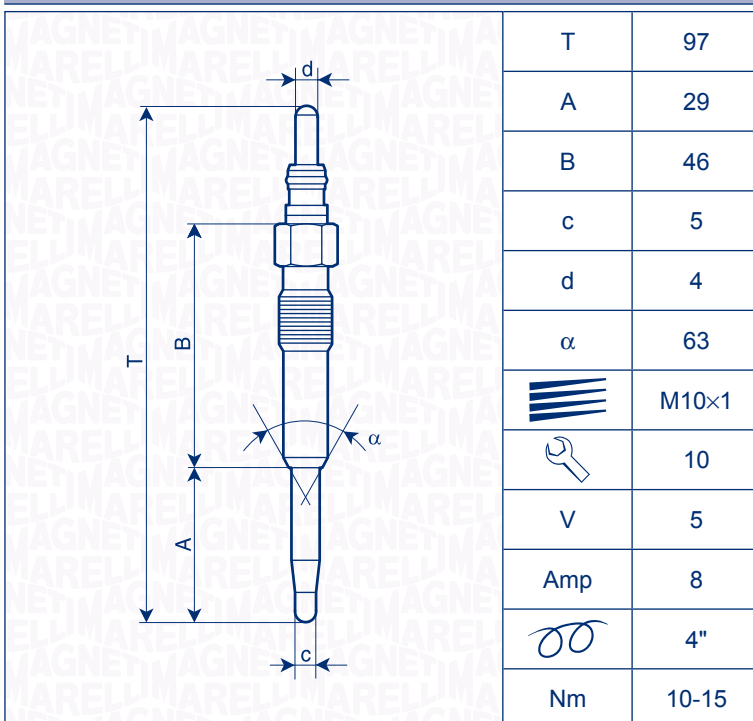

UC01F

BERU		
0.100.266.008	GE100	
BOSCH		
250402005	0 250 402 001	0.250.402.001
0.250.402.005	GLP050	
CHAMPION		
CH 700/002	CH700	
NGK		
7560	9776	DP 50
Y 607 AS	Y607AS	

			CC	KW				V

AUDI							
A2 TDI	1.4	55-66	09/03 →	3	AMF-BHC-ATL	5	
A3 TDI	1.9	75	03/03 →	4	---	5	
	1.9	77	10/05 → 05/07	4	BLS	5	
	1.9	77	06/06 →	4	BXE	5	
	1.9	77	09/04 →	4	BKC	5	
	2.0	103	06/05 →	4	BMM	5	
A4 TDI	1.9	85	11/05 →	4	BRB	5	
	1.9	85	06/04 → 12/05	4	BKE	5	
	2.0	103	11/04 →	4	BPW	5	
CHRYSLER							
SEBRING CRD	2.0	103	01/00 →	4	Engine by VW	5	
SEAT							
ALHAMBRA TDI	1.9	110	05/05 →	4	---	5	
ALTEA XL TDI	1.9	77	04/16 →	4	BJB/BKC	5	
	2.0	100	03/04 →	4	---	5	
IBIZA IV TDI R	1.9	118	03/04 →	4	---	5	
LEON TDI	1.9	74	10/05 →	4	---	5	
	1.9	77	09/05 →	4	---	5	
	1.9	81	09/05 →	4	---	5	
	1.9	110	09/05 →	4	---	5	
TOLEDO III TDI	1.9	77	10/04 →	4	---	5	
SKODA							
FABIA TDI	1.4	59	01/07 →	3	BMS	5	
	1.9	77	04/07 →	4	BLS	5	
OCTAVIA TDI	2.0	103	11/05 →	4	BMM	5	
	1.9	77	06/04 →	4	---	5