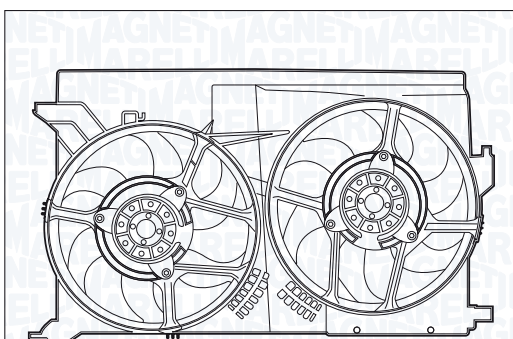

∅ 315
C
RPM
SPEED 1
V 12
W 220

MTC432AX - 069422432010

OPEL/VAUXHALL SIGNUM 1.8 16V	P	
OPEL/VAUXHALL SIGNUM 2.0 Turbo 16V	P	
OPEL/VAUXHALL SIGNUM 2.2 16VDTi	P	
OPEL/VAUXHALL VECTRA C 1.8 16V	P	03 →
OPEL/VAUXHALL VECTRA C 2.0 16V	P	03 →
OPEL/VAUXHALL VECTRA C 2.2 16V	P	03 →
OPEL/VAUXHALL VECTRA C 2.2 16V DTi	P	03 →