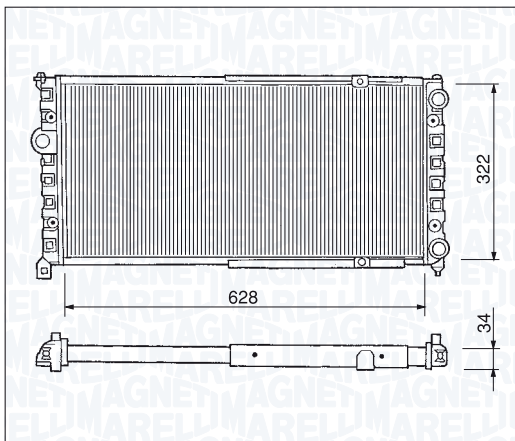

BM234 - 350213234000

| | |
|--------------------------------|---------|
| SEAT CORDOBA II 1.6 i | 93 → 99 |
| SEAT CORDOBA II 1.8 i | 93 → 99 |
| SEAT IBIZA II 1.6 i | 93 → 99 |
| SEAT IBIZA II 1.8 i | 93 → 99 |
| VOLKSWAGEN CADDY II 1.6 | 95 → 00 |
| VOLKSWAGEN POLO III 1.6 | 95 → 01 |
| VOLKSWAGEN POLO III 1.8 | 97 → 01 |