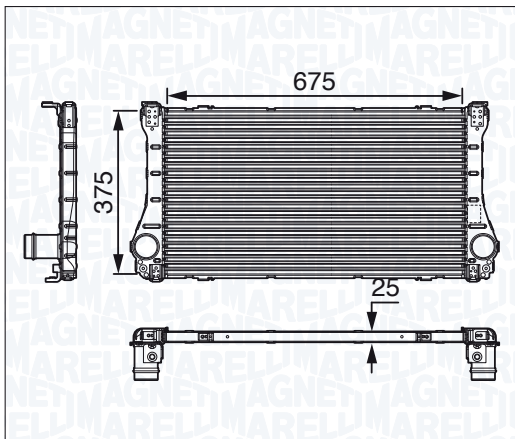

NEW

MST170 - 351319201700

TOYOTA AURIS 1.4 D-4D

07 → 09

TOYOTA COROLLA 1.4 D-4D

07 → 09