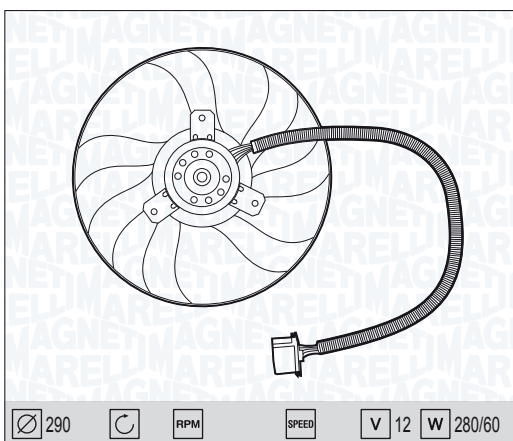

☒ 290 ☐ ☐ RPM ☐ SPEED ☐ V 12 ☐ W 280/60

MTC266AX - 069422266010

SEAT TOLEDO II 1.4 i 16V	10/98 →
SEAT TOLEDO II 1.6 i 16V	10/98 →
SEAT TOLEDO II 1.6 i 8V	10/98 →
SEAT TOLEDO II 1.8 i 20V	10/98 →
SEAT TOLEDO II 1.9 TDI	09/99 →
SEAT TOLEDO II 2.3 i 10V	10/98 →
SEAT TOLEDO II 2.3 i 20V	10/98 →
SKODA FABIA 1.4 i 8V	12/99 → 02/01
SKODA OCTAVIA 1.9 TDI	10/96 →
VOLKSWAGEN BEETLE 1.9 TDI	01/98 →
VOLKSWAGEN BORA 1.9 Sdi	09/98 →
VOLKSWAGEN BORA 1.9 TDI	09/98 →