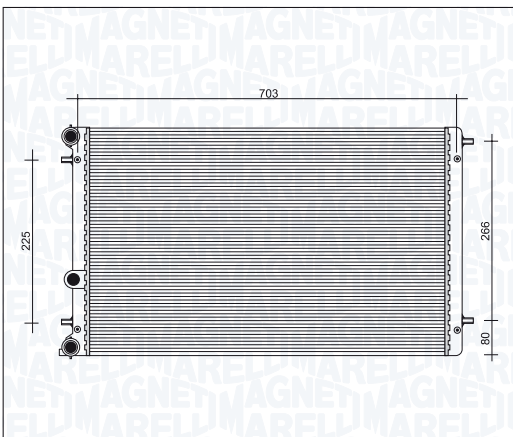

BM1051 - 350213105100		
VOLKSWAGEN BEETLE 1.4 i 16V		08/01 →
VOLKSWAGEN BEETLE 1.6 i 16V		09/99 →
VOLKSWAGEN BEETLE 1.8 i 20V		01/98 →
VOLKSWAGEN BEETLE 1.9 TDi		01/98 →
VOLKSWAGEN BEETLE 2.0 i 8V		09/98 →
VOLKSWAGEN BEETLE 05 1.4 i 16V		07/05 →
VOLKSWAGEN BEETLE 05 1.6 i 16V		07/05 →
VOLKSWAGEN BEETLE 05 1.8 i Turbo 20V		07/05 →
VOLKSWAGEN BEETLE 05 1.9 TDi		07/05 →
VOLKSWAGEN BEETLE 05 2.0 i		07/05 →