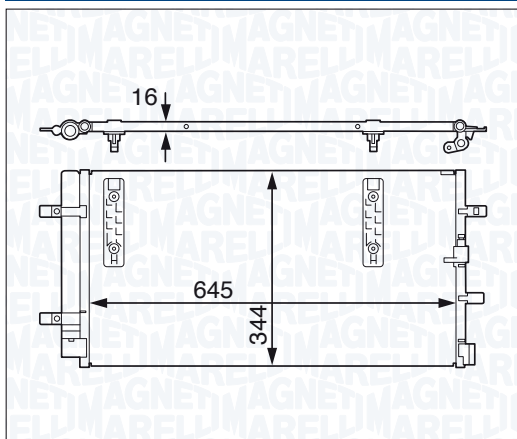

BC632 - 350203632000		
AUDI A4 1.8 TFSI	+Drier	11/07 →
AUDI A4 1.8 TFSI quattro	+Drier	11/07 →
AUDI A4 2.0 TDI	+Drier	11/07 →
AUDI A4 2.0 TDI quattro	+Drier	11/07 →
AUDI A4 2.0 TDI quattro	+Drier	04/09 →
AUDI A4 2.0 TFSI	+Drier	11/07 →
AUDI A4 2.0 TFSI quattro	+Drier	11/07 →
AUDI A4 2.7 TDI	+Drier	11/07 →
AUDI A4 3.0 TDI quattro	+Drier	11/07 →
AUDI A4 3.2 FSI	+Drier	11/07 →
AUDI A4 3.2 FSI quattro	+Drier	11/07 →
AUDI A4 S4 quattro	+Drier	11/07 →
AUDI A5 1.8 TFSI	+Drier	06/07 →
AUDI A5 1.8 TFSI	+Drier	03/09 →
AUDI A5 2.0 TDI	+Drier	06/07 →
AUDI A5 2.0 TDI	+Drier	03/09 →
AUDI A5 2.0 TDI quattro	+Drier	06/07 →
AUDI A5 2.0 TFSI	+Drier	06/07 →
AUDI A5 2.0 TFSI	+Drier	03/09 →
AUDI A5 2.0 TFSI quattro	+Drier	09/09 →
AUDI A5 2.7 TDI	+Drier	06/07 →
AUDI A5 2.7 TDI	+Drier	03/09 →
AUDI A5 3.0 TDI quattro	+Drier	06/07 →
AUDI A5 3.0 TDI quattro	+Drier	03/09 →
AUDI A5 3.2 FSI	+Drier	06/07 →
AUDI A5 3.2 FSI	+Drier	03/09 →
AUDI A5 3.2 FSI quattro	+Drier	06/07 →
AUDI A5 3.2 FSI quattro	+Drier	03/09 →
AUDI A5 S5 quattro	+Drier	06/07 →
AUDI A5 S5 quattro	+Drier	03/09 →
AUDI Q5 2.0 TDI	+Drier	11/08 →
AUDI Q5 2.0 TFSI	+Drier	11/08 →
AUDI Q5 3.0 TDI	+Drier	11/08 →
AUDI Q5 3.2 FSI	+Drier	11/08 →