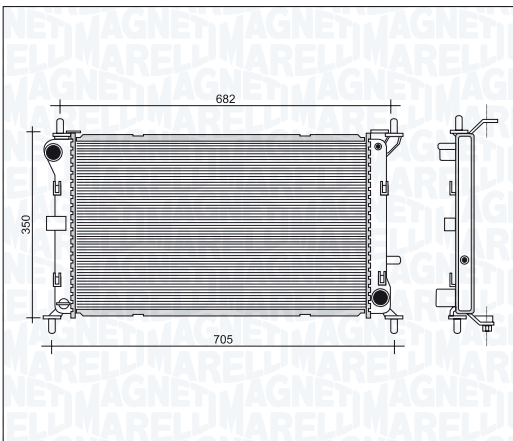

BM910 - 350213910000		
FORD FOCUS I 1.4 16V		10/98 → 11/04
FORD FOCUS I 1.8 16V		10/98 → 11/04