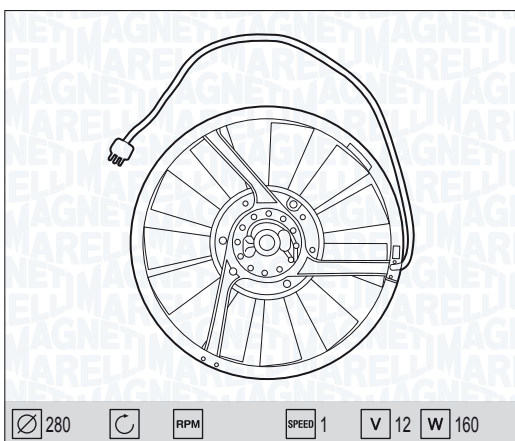

MTC234A - 069422234010		

MERCEDES E-CLASS (W123) 190 2.0	I	82 → 90
MERCEDES E-CLASS (W123) 190 E 1.8	I	90 → 93
MERCEDES E-CLASS (W123) 190 E 2.0	I	85 → 86
MERCEDES E-CLASS (W123) 190 E 2.0 D	I	83 → 93
MERCEDES E-CLASS (W123) 200 ALL	I	76 → 85
MERCEDES E-CLASS (W123) 200 D	I	76 → 85
MERCEDES E-CLASS (W123) 220 D	I	76 → 85
MERCEDES E-CLASS (W123) 230	I	76 → 85
MERCEDES E-CLASS (W123) 230 E	I	76 → 85
MERCEDES E-CLASS (W123) 240 D	I	76 → 85
MERCEDES E-CLASS (W123) 280	I	76 → 85
MERCEDES E-CLASS (W123) 280 E	I	76 → 85
MERCEDES E-CLASS (W123) 300 C	I	76 → 85
MERCEDES E-CLASS (W123) 300 CD	I	76 → 85
VOLKSWAGEN Dasher 1.5 DS USA	I	77 → 80
VOLKSWAGEN PASSAT I 1.5 DS	I	77 → 80
MERCEDES E-CLASS (W123) 300 CD	I	76 → 85
VOLKSWAGEN Dasher 1.5 DS USA	I	77 → 80
VOLKSWAGEN PASSAT 1.5 DS	I	77 → 80