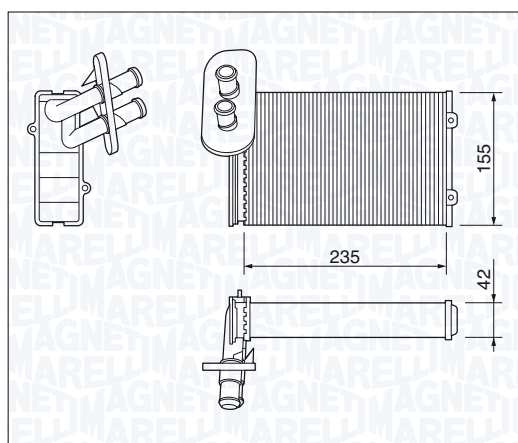

BR211 - 350218211000	<i>i</i>	
SEAT AROSA ALL		04/97 →
SEAT IBIZA II ALL		05/93 → 05/99
SEAT IBIZA III ALL		05/99 → 02/02
SEAT INCA ALL		11/95 →
SEAT TOLEDO I ALL		02/91 → 09/98
SKODA OCTAVIA I ALL		10/96 → 04/04
VOLKSWAGEN BEETLE 1.9 TDI		01/98 → 08/98
VOLKSWAGEN CADDY II ALL - RHD		11/95 →
VOLKSWAGEN CADDY II		11/95 →
VOLKSWAGEN CORDOBA I ALL		11/93 → 05/96
VOLKSWAGEN CORDOBA II ALL		07/97 → 04/99
VOLKSWAGEN CORDOBA III ALL		05/99 → 08/02
VOLKSWAGEN CORRADO ALL		11/88 →
VOLKSWAGEN GOLF II ALL		83 → 07/92
VOLKSWAGEN GOLF III ALL		10/91 → 09/97
VOLKSWAGEN GOLF IV ALL		09/97 →
VOLKSWAGEN JETTA ALL		83 → 07/92
VOLKSWAGEN PASSAT ALL		88 → 93
VOLKSWAGEN PASSAT ALL		94 → 96
VOLKSWAGEN POLO IV ALL		10/94 →
VOLKSWAGEN POLO IV ALL		05/96 →
VOLKSWAGEN POLO V ALL		10/99 → 09/01