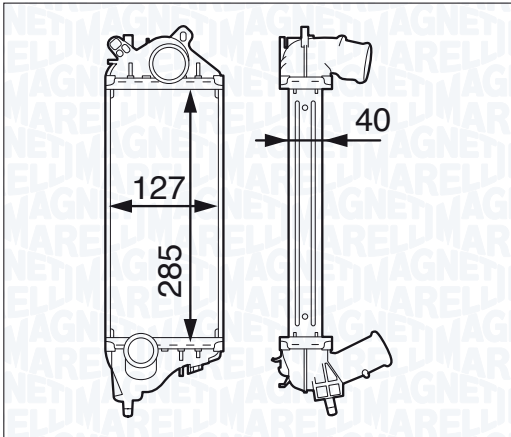

NEW

MST261 - 351319202610

MINI MINI One D

09/05 →