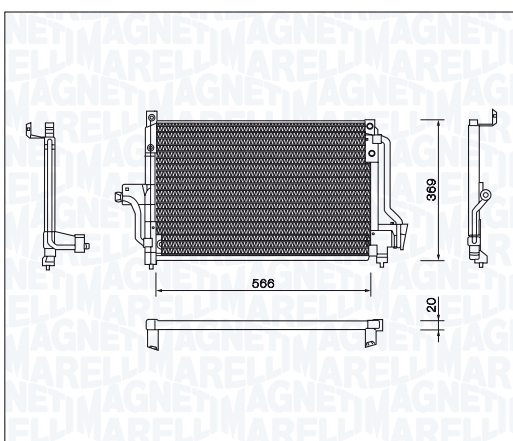

BC214 - 350203214000	<i>i</i>	
OPEL/VAUXHALL ASTRA F ALL		09/91 → 12/97