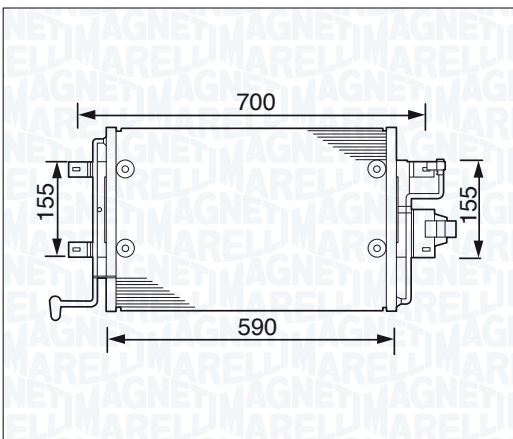

BC238 - 350203238000	<i>i</i>	
AUDI A3 I ALL		09/96 → 05/03
AUDI S3 1.8 i Turbo 20V		11/98 → 04/02
AUDI TT I 1.8i 20V Turbo Quattro		10/98 →
AUDI TT I 3.2 i V6		07/03 → 07/04
SEAT LEON I ALL		11/99 →
SEAT TOLEDO II ALL		10/98 →
SKODA OCTAVIA ALL		10/96 → 04/04
VOLKSWAGEN BORA ALL		09/98 →
VOLKSWAGEN GOLF IV 1.4		09/97 →
VOLKSWAGEN GOLF IV 1.6		09/97 →
VOLKSWAGEN GOLF IV 1.8 / Turbo		09/97 →
VOLKSWAGEN GOLF IV 1.9 Sdi		09/97 →
VOLKSWAGEN GOLF IV 1.9 Tdi		09/97 →
VOLKSWAGEN NEW BEETLE 1.9 Tdi		10/00 →