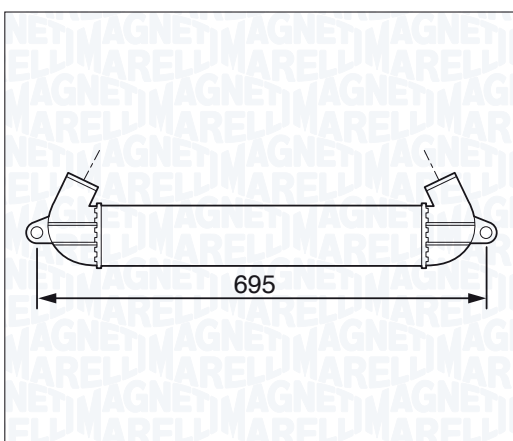

NEW

MST344 - 351319203440

FIAT DOBLÓ 1.9 JTD	10/01 →