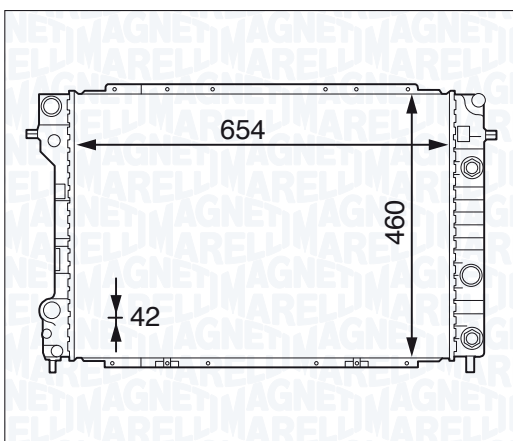

NEW

BM1309 - 350213130900

OPEL / VAUXHALL OMEGA B 2.5D

05/94 → 05/99

OPEL / VAUXHALL OMEGA B 2.5TD

04/94 → 07/03