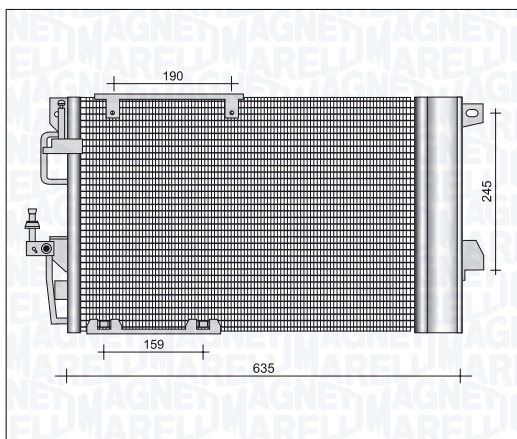

BC277 - 350203277000	<i>i</i>	
OPEL/VAUXHALL ASTRA G 1.2 i 16V		01/02 →
OPEL/VAUXHALL ASTRA G 1.4 i 16V		01/02 →
OPEL/VAUXHALL ASTRA G 1.6 i 16V - 8V		01/02 →
OPEL/VAUXHALL ASTRA G 1.8 i 16V		01/02 →
OPEL/VAUXHALL ASTRA G 2.0 Di 16V		01/02 →
OPEL/VAUXHALL ASTRA G 2.0 i 16V		01/02 →
OPEL/VAUXHALL ZAFIRA A 1.6 i 16V		10/02 →
OPEL/VAUXHALL ZAFIRA A 1.8 i 16V		10/02 →
OPEL/VAUXHALL ZAFIRA A 2.0 DI		08/03 →
OPEL/VAUXHALL ZAFIRA A 2.2 i 16V		10/02 →