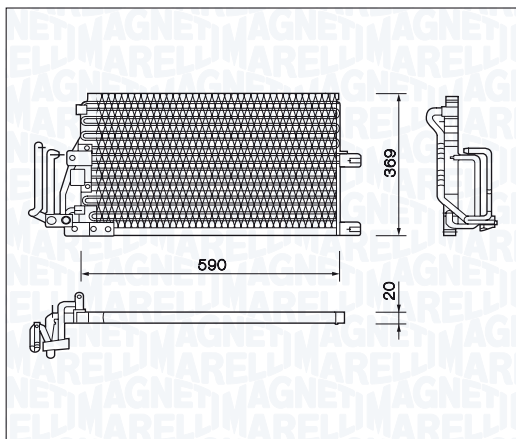

BC210 - 350203210000		
OPEL/VAUXHALL VECTRA B 1.7 TD / 2.0 Di	PF	95 → 99