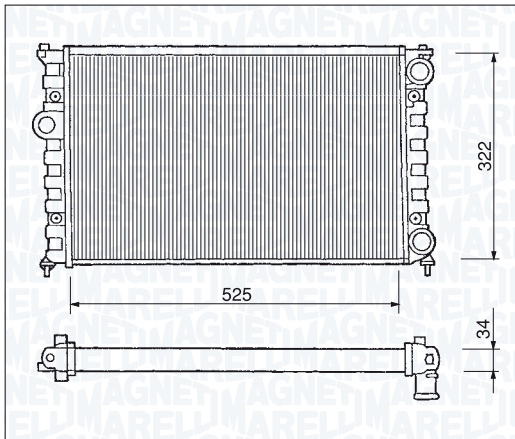

BM234 - 350213234000

SEAT CORDOBA II 1.6 i	93 → 99
SEAT CORDOBA II 1.8 i	93 → 99
SEAT IBIZA II 1.6 i	93 → 99
SEAT IBIZA II 1.8 i	93 → 99
VOLKSWAGEN CADDY II 1.6	95 → 00
VOLKSWAGEN POLO III 1.6	95 → 01
VOLKSWAGEN POLO III 1.8	97 → 01