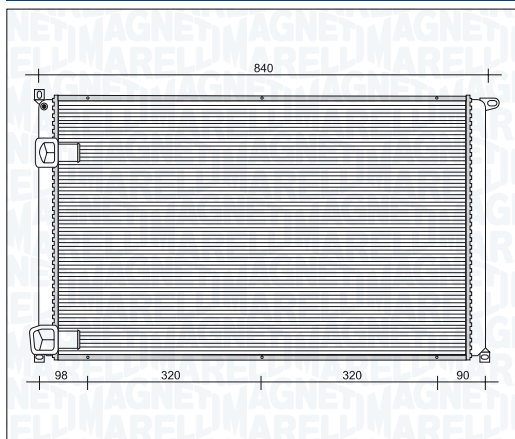

BM993 - 350213993000	<i>i</i>	
OPEL / VAUXHALL MOVANO 2.5 D		11/97 → 10/01
RENAULT MASTER II (T28 / T33 / T35 / T39) 2.5 Diesel		11/97 → 08/00
RENAULT MASTER II (T28 / T33 / T35 / T39) 2.5 Diesel		11/97 → 08/00
RENAULT RAPID II 1.4		09/91 →