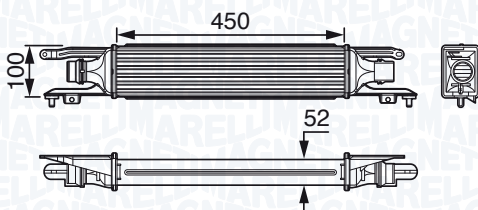

NEW

MST163 - 351319201630

OPEL/VAUXHALL CORSA D 1.3 CDTi 90hp

06 →