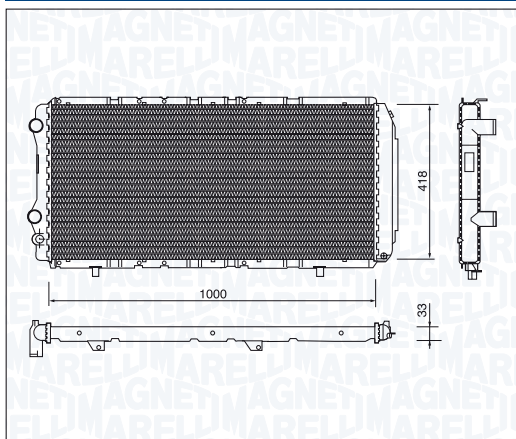

BM708 - 350213708000

CITROËN JUMPER 2.5 D

94 →

CITROËN JUMPER 2.5 TD

94 →

PEUGEOT BOXER 2.5 D

94 →

PEUGEOT BOXER 2.5 TD