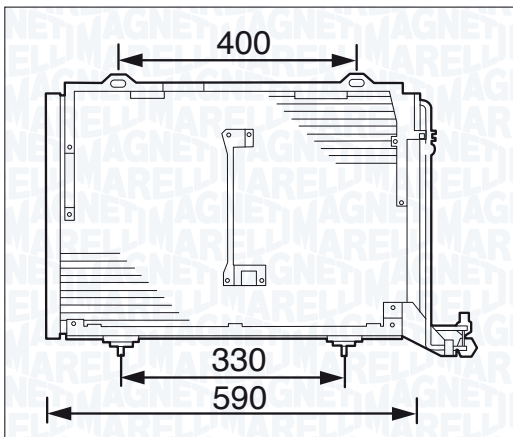

BC232 - 350203232000	<i>i</i>	
MERCEDES C-CLASS 1.8 i		06/93 →
MERCEDES C-CLASS 2.0 i		06/93 →
MERCEDES C-CLASS 2.0 Diesel		06/93 →
MERCEDES C-CLASS 2.2 i		06/93 →
MERCEDES C-CLASS 2.2 Diesel		06/93 →
MERCEDES C-CLASS 2.2 Diesel		06/93 →
MERCEDES C-CLASS 2.5 Diesel		06/93 →
MERCEDES C-CLASS 2.5 Diesel		06/93 →
MERCEDES C-CLASS 2.8 i		06/93 →
MERCEDES CLK 2.0 i 16V		06/97 →
MERCEDES CLK 3.2 i 18V		06/97 →
MERCEDES SLK 200 2.0		09/96 →
MERCEDES SLK 200 2.0		09/96 →