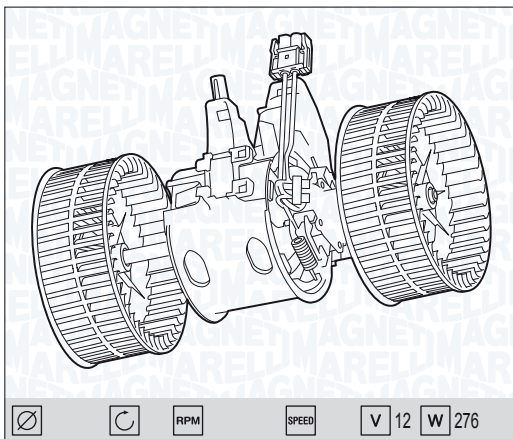

NEW

MTE706AX - 069412706010

| | |
|-------------------------------------|---------|
| SMART FORTWO 0.8 CDi (451.300) | 01/07 → |
| SMART FORTWO 0.8 CDi (451.391) | 01/07 → |
| SMART FORTWO 0.8 CDi (451.400) | 01/07 → |
| SMART FORTWO 0.8 CDi (451.401) | 01/07 → |
| SMART FORTWO 1.0 (451.330, 451.334) | 01/07 → |
| SMART FORTWO 1.0 (451.331, 451.380) | 01/07 → |
| SMART FORTWO 1.0 (451.431) | 01/07 → |
| SMART FORTWO 1.0 Brabus (451.333) | 01/07 → |
| SMART FORTWO 1.0 Brabus (451.433) | 01/07 → |
| SMART FORTWO 1.0 Turbo (451.332) | 01/07 → |
| SMART FORTWO 1.0 Turbo (451.432) | 01/07 → |