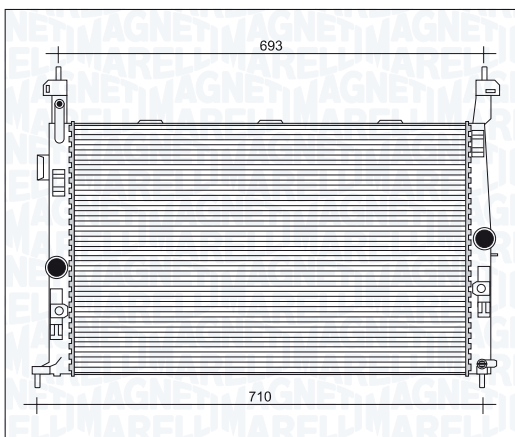

BM1126 - 350213112600		
OPEL / VAUXHALL MERIVA 1.8i 16v		05/03 →