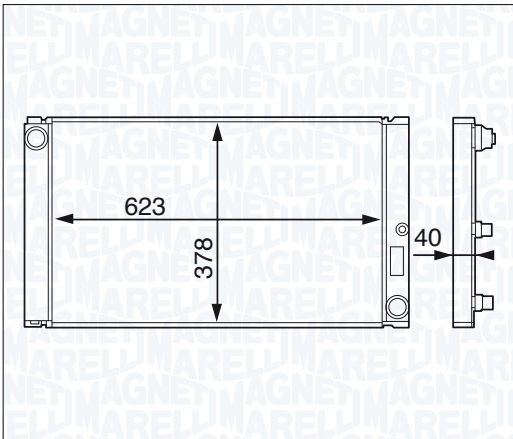

BM1235 - 350213123500	<i>i</i>	
BMW 5 SERIES 525d	+RV	06/04 →
BMW 5 SERIES 530d	+RV	07/03 →
BMW 5 SERIES 535d	+RV	09/04 →