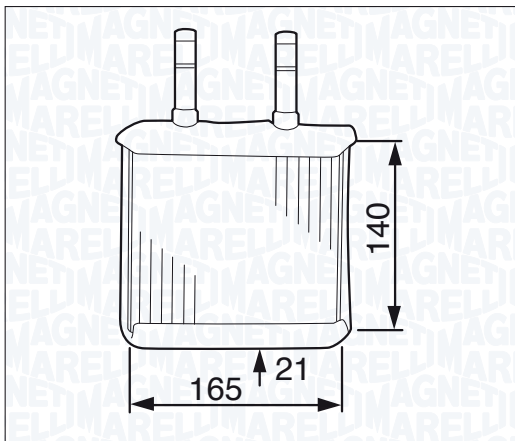

BR313 - 350218313000

HYUNDAI ATOS 1.0 i	02/98 →
HYUNDAI ATOS 1.1	02/98 →
HYUNDAI ATOS PRIME 1.0 i	08/99 →
HYUNDAI ATOS PRIME 1.1	08/99 →