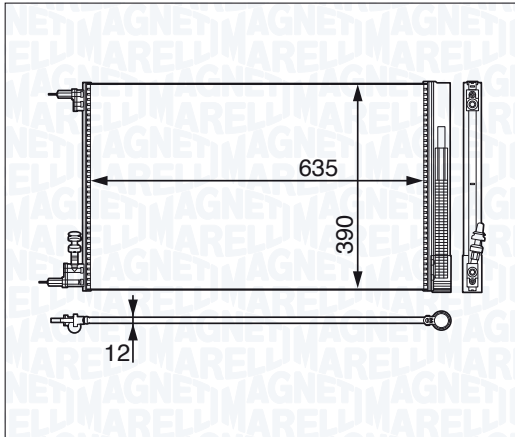

NEW

BC713 - 350203713000

OPEL/VAUXHALL INSIGNIA 1.6	+Drier	07/08 →
OPEL/VAUXHALL INSIGNIA 1.6 Turbo	+Drier	07/08 →
OPEL/VAUXHALL INSIGNIA 1.8	+Drier	07/08 →
OPEL/VAUXHALL INSIGNIA 2.0 Biturbo CDTI	+Drier	07/08 →
OPEL/VAUXHALL INSIGNIA 2.0 CDTI	+Drier	07/08 →
OPEL/VAUXHALL INSIGNIA 2.0 Turbo	+Drier	07/08 →
OPEL/VAUXHALL INSIGNIA 2.8 V6 Turbo 4x4	+Drier	07/08 →
OPEL/VAUXHALL INSIGNIA 2.8 V6 Turbo OPC 4x4	+Drier	07/08 →
OPEL/VAUXHALL INSIGNIA 2.0 CDTI 4x4	+Drier	07/08 →
OPEL/VAUXHALL INSIGNIA 2.8 V6 Turbo 4x4	+Drier	07/08 →
OPEL/VAUXHALL INSIGNIA 2.8 VXR	+Drier	07/08 →
SAAB 9-5 1.6 T	+Drier	05/10 →
SAAB 9-5 2.0 T	+Drier	05/10 →
SAAB 9-5 2.0 T BioPower	+Drier	05/10 →
SAAB 9-5 2.0 T BioPower XWD	+Drier	05/10 →
SAAB 9-5 2.0 T XWD	+Drier	05/10 →
SAAB 9-5 2.0 TiD	+Drier	05/10 →
SAAB 9-5 2.8 T V6 XWD	+Drier	05/10 →