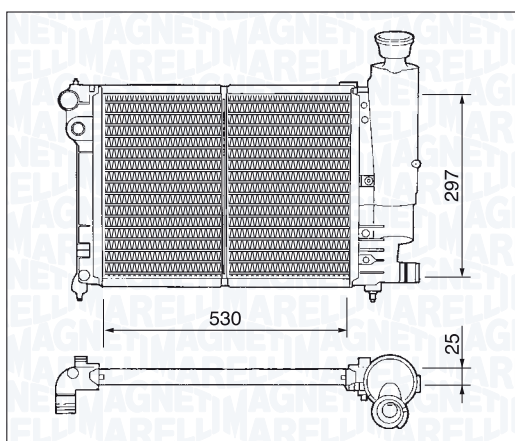

BM329 - 350213329000	<i>i</i>	
PEUGEOT 106 I 1.0 / XN / XR		08/91 → 09/95
PEUGEOT 106 I 1.1 i 8V / XN / XR		08/91 → 09/95
PEUGEOT 106 I 1.4 / 1.4 i / XR / XS / XT		08/91 → 09/95
PEUGEOT 106 I 1.4 i / XSi		09/91 → 09/95
PEUGEOT 106 II 1.0 / Sketch / Accent		09/95 →
PEUGEOT 106 II 1.1 i / Accent / XN / XR / XT		07/96 →
PEUGEOT 106 II 1.1 i / Accent / XN / XR / XT		07/96 → 08/00
PEUGEOT 106 II 1.1 i / Accent / XN / XR / XT		09/95 → 06/96
PEUGEOT 106 II 1.3 i / XN / XR		07/96 →
PEUGEOT 106 II 1.3 i / XN / XR		09/95 → 06/96
PEUGEOT 106 II 1.4 i / XR / XT		07/96 →
PEUGEOT 106 II 1.4 i / XR / XT		09/95 → 06/96
PEUGEOT 106 II 1.6 i 8V / XS / XN / XT		07/96 →
PEUGEOT 106 II 1.6 i 8V / XS / XN / XT		09/95 → 06/96
PEUGEOT 106 II 1.6 i 8V Rallye		07/96 →
PEUGEOT 106 II 1.6 i 8V Rallye		09/95 → 06/96
PEUGEOT 106 II 1.6 i S16 / Gti 16V		07/96 →
PEUGEOT 106 II 1.6 i S16 / Gti 16V		09/95 → 06/96