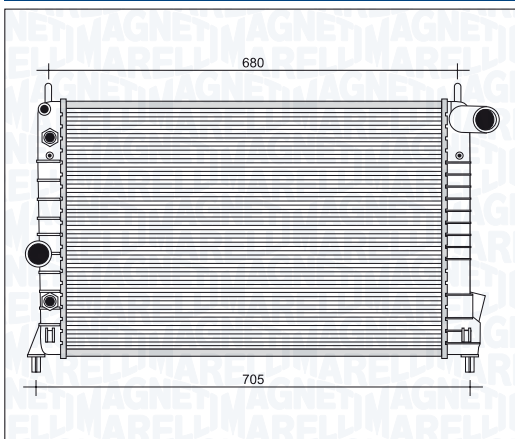

BM1148 - 350213114800	<i>i</i>	
SAAB 9-5 1.9 TiD		05 →
SAAB 9-5 2.2 TiD		01 → 05
SAAB 9-5 3.0		97 → 05
SAAB 9-5 3.0 TiD		01 → 05