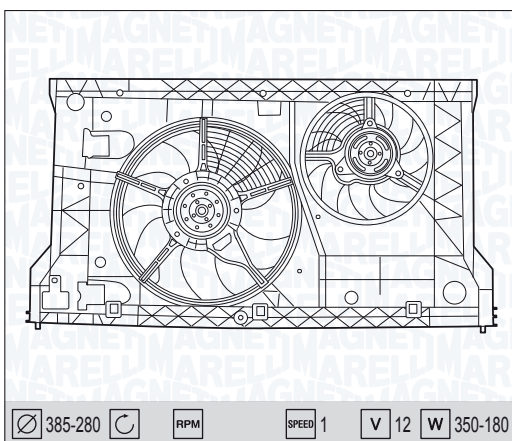

04 →

Ø 300 RPM SPEED 1 V 12 W 110

Ø 340 C RPM SPEED 1 V 12 W 180

NEW
MTC539AX - 069422539010

| | | |
|------------------------------|---|------|
| SMART FORFOUR 1.0 | P | 04 → |
| SMART FORFOUR 1.1 | P | 04 → |
| SMART FORFOUR 1.3 | P | 04 → |
| SMART FORFOUR 1.5 | P | 04 → |
| SMART FORFOUR 1.5 Cdi | P | 04 → |