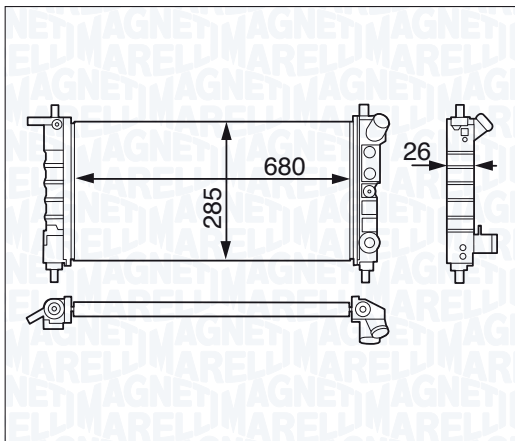

BM1244 - 350213124400

OPEL/VAUXHALLCORSAB 1.0i12V(73_,78_,79_)	11/96 → 09/00
OPEL/VAUXHALLCORSAB 1.2i16V(73_,78_,79_)	03/98 → 09/00