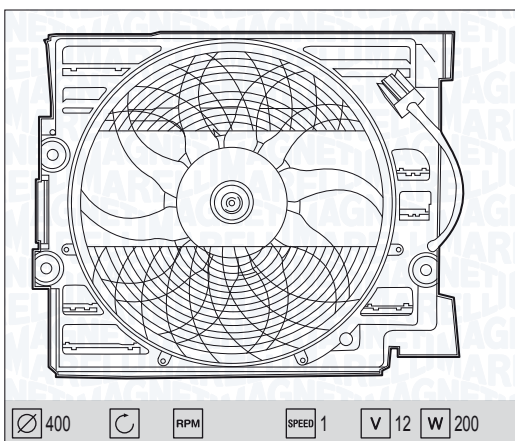

SMART FORTWO 0.6

07/98 →

SMART FORTWO 0.8 CDI

11/99 →

Ø 400 RPM SPEED 1 V 12 W 200

MTC366AX - 069422366010

BMW 5 SERIES (E39)

P