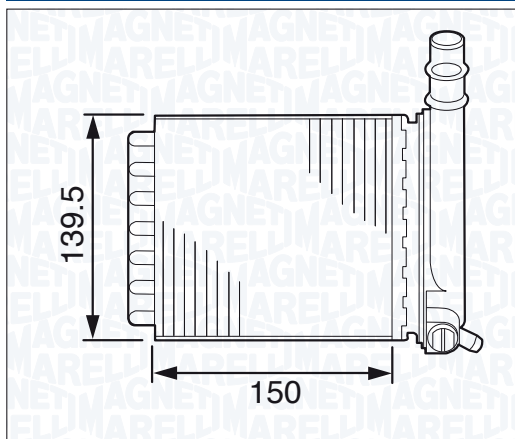

BR307 - 350218307000	<i>i</i>	
CITROËN JUMPY 1.6 HDi		12/06 →
CITROËN JUMPY 2.0 HDi		12/06 →
CITROËN JUMPY 2.0i		12/06
FIAT SCUDO ALL		12/06 →
PEUGEOT EXPERT 1.6 HDi		12/06
PEUGEOT EXPERT 2.0 HDi		12/06
PEUGEOT EXPERT 2.0i		12/06