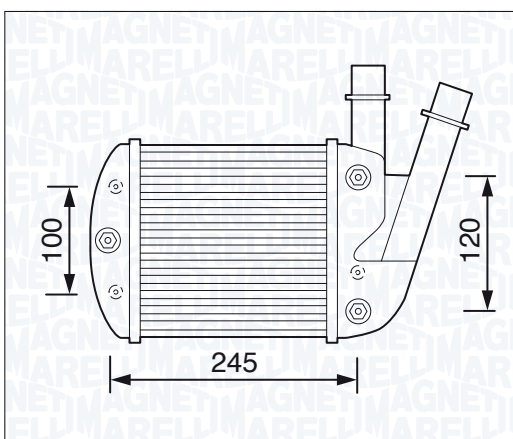

NEW

MST345 - 351319203450

FIAT PANDA VAN 1.3 JTD	09/03 →
FIAT PANDA 1.3 D Multijet	09/03 →
FIAT PANDA 1.3 D Multijet 4x4	10/04 →