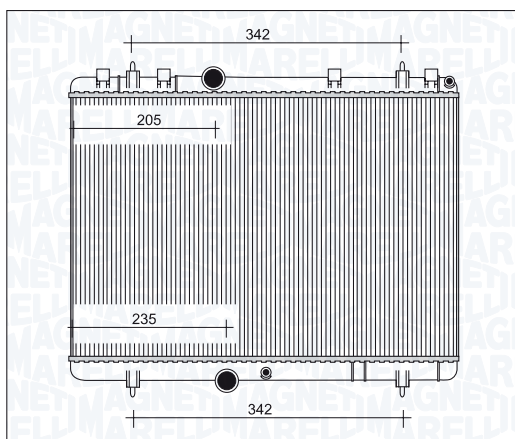

BM879 - 350213879000	<i>i</i>	
PEUGEOT 307 2.0 Hdi 8V		04/02 →