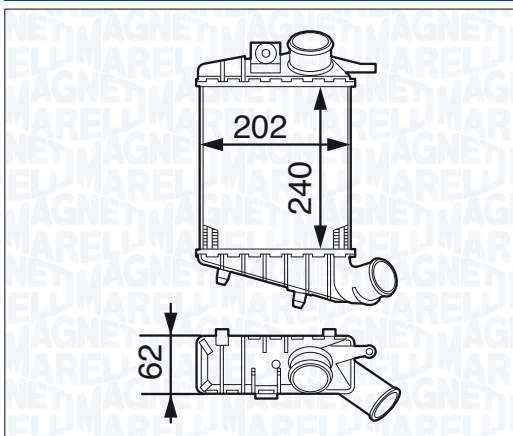

NEW

MST275 - 351319202750

ALFA ROMEO 156 (932) 1.9 JTD	11/03 → 09/05
ALFA ROMEO 156 (932) 1.9 JTD	11/02 → 11/04
ALFA ROMEO 156 (932) 1.9 JTD	09/04 → 09/05
ALFA ROMEO 156 (932) 1.9 JTD (932A2B, 932A2C)	05/01 → 09/05
ALFA ROMEO 156 (932) 1.9 JTD (932A2B__)	10/00 → 05/01
ALFA ROMEO 156 (932) 1.9 JTD (932B2)	09/97 → 10/00
ALFA ROMEO 156 (932) 1.9 JTD 16V	11/02 → 09/05
ALFA ROMEO 156 (932) 2.4 JTD	06/03 → 09/05
ALFA ROMEO 156 (932) 2.4 JTD	10/03 → 09/05
ALFA ROMEO 156 (932) 2.4 JTD (932A1B__)	10/00 → 09/05
ALFA ROMEO 156 (932) 2.4 JTD (932AXC)	03/02 → 09/05
ALFA ROMEO 156 (932) 2.4 JTD (932B1)	09/97 → 10/00