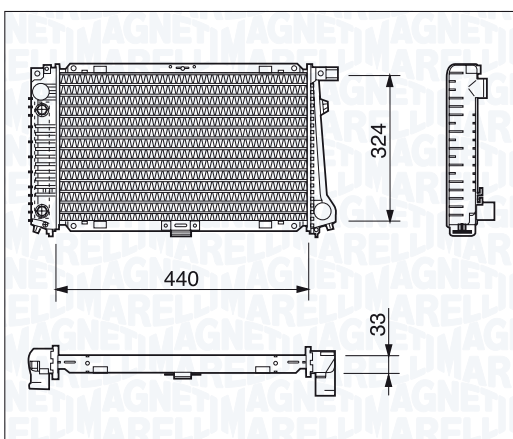

BM696 - 350213696000	<i>i</i>	
BMW 3 SERIES 320i (E30)		87 → 90
BMW 3 SERIES 325i 6 CIL (E30)		87 → 90