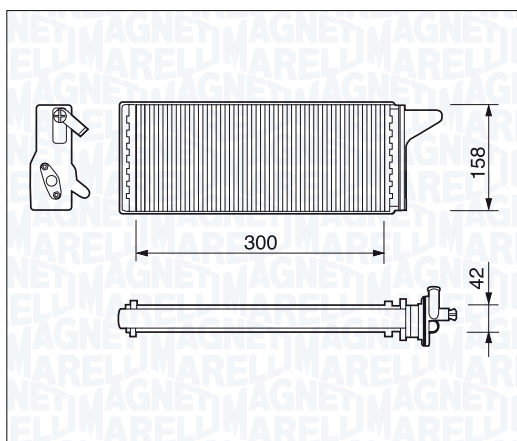

BR058 - 350218058000	<i>i</i>	
IVECO DAILY 30 - 8		10/78 → 08/89
IVECO DAILY 30 - 8 V		10/78 → 08/89
IVECO DAILY 35 - 10		10/78 → 08/89
IVECO DAILY 35 - 10 V		10/78 → 08/89
IVECO DAILY 35 - 8		10/78 → 08/89
IVECO DAILY 35 - 8 V		10/78 → 08/89
IVECO DAILY 40 - 10		10/78 → 08/89
IVECO DAILY 40 - 10 V		10/78 → 08/89
IVECO DAILY 40 - 8		10/78 → 08/89
IVECO DAILY 40 - 8 V		10/78 → 08/89
IVECO DAILY 45 - 10		10/78 → 08/89
IVECO DAILY 45 - 10 V		10/78 → 08/89
IVECO DAILY 49 - 10		10/78 → 08/89
IVECO DAILY 49 - 10 V		10/78 → 08/89