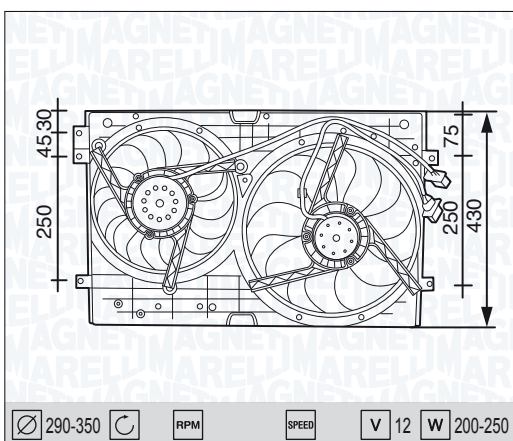

∅ 290-350 C RPM SPEED V 12 W 200-250

MTC258AX - 069422258010

VOLKSWAGEN BEETLE 1.4 i 16V

08/01 →

VOLKSWAGEN BEETLE 1.6 i 16V

09/99 →

VOLKSWAGEN BEETLE 1.8 i 20V Turbo

01/98 →

VOLKSWAGEN BEETLE 2.0 i 8V

09/98 →