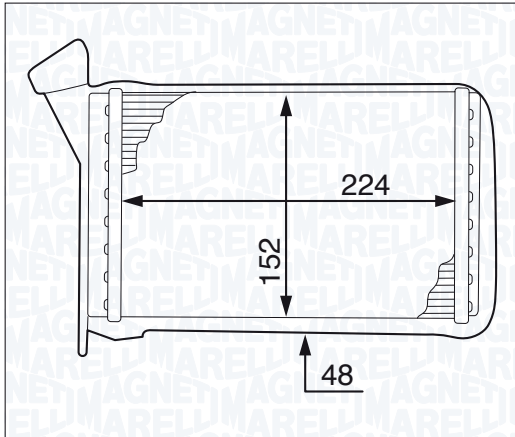

NEW

BR343 - 350218343000

BMW 3 SERIES 316	AT	09/82 → 03/92
BMW 3 SERIES 316 (Ecotronic)	AT	09/82 → 03/92
BMW 3 SERIES 316 i	AT	09/82 → 10/94
BMW 3 SERIES 318 i	AT	09/82 → 10/94
BMW 3 SERIES 318 is	AT	09/82 → 03/92
BMW 3 SERIES 320 i	AT	09/82 → 10/94
BMW 3 SERIES 323 i	AT	09/82 → 03/92
BMW 3 SERIES 324 d	AT	09/82 → 03/92
BMW 3 SERIES 324 td	AT	09/82 → 10/94
BMW 3 SERIES 325 e 2.7	AT	09/82 → 03/92
BMW 3 SERIES 325 i	AT	09/82 → 10/94
BMW 3 SERIES 325 i X	AT	09/82 → 10/94
BMW 3 SERIES M3 2.3	AT	09/82 → 10/94
BMW 3 SERIES M3 EVO I 2.3	AT	09/82 → 03/92
BMW 3 SERIES M3 EVO II 2.5	AT	09/82 → 03/92