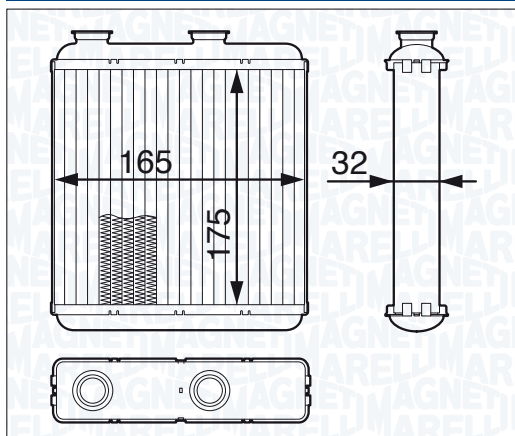

| NEW BR345 - 350218345000 | <i>i</i> | |
|------------------------------------|----------|---------------|
| OPEL MERIVA 1.3 CDTI | QH | 05/03 → 05/10 |
| OPEL MERIVA 1.4 16V Twinport | QH | 05/03 → 05/10 |
| OPEL MERIVA 1.6 | QH | 05/03 → 05/10 |
| OPEL MERIVA 1.6 16V | QH | 05/03 → 05/10 |
| OPEL MERIVA 1.6 Turbo | QH | 05/03 → 05/10 |
| OPEL MERIVA 1.7 CDTI | QH | 05/03 → 05/10 |
| OPEL MERIVA 1.7 DTI | QH | 05/03 → 05/10 |
| OPEL MERIVA 1.8 | QH | 05/03 → 05/10 |