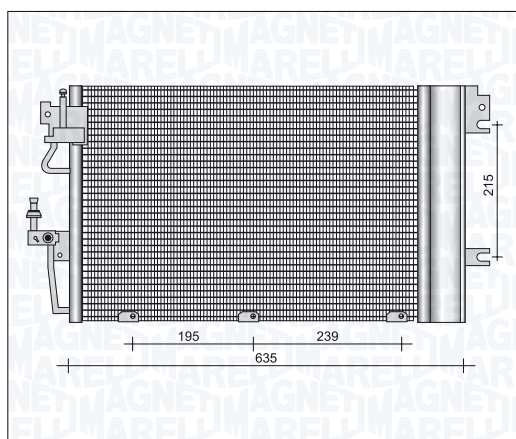

BC255 - 350203255000		
OPEL/VAUXHALL ASTRA H 1.4	+Drier	03/04 →
OPEL/VAUXHALL ASTRA H 1.6	+Drier	12/06 →
OPEL/VAUXHALL ASTRA H 1.6 Turbo	+Drier	02/07 →
OPEL/VAUXHALL ASTRA H 1.8	+Drier	03/04 →
OPEL/VAUXHALL ZAFIRA B 1.6	+Drier	07/05
OPEL/VAUXHALL ZAFIRA B 1.6 CNG Turbo	+Drier	02/09 →
OPEL/VAUXHALL ZAFIRA B 1.8	+Drier	07/05