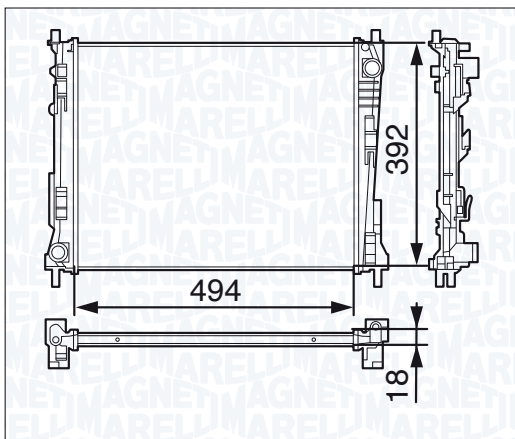

NEW

BM1320 - 350213132000

MERCEDES A-CLASS A140i (W168)	07/97 →
MERCEDES A-CLASS A160 CDi (W168)	07/97 →
MERCEDES A-CLASS A160i (W168)	07/97 →
MERCEDES A-CLASS A170 Cdi (W168)	07/97 →
MERCEDES A-CLASS A190i (W168)	07/97 →
MERCEDES A-CLASS A210 EVO (W168)	07/97 →
MERCEDES Vaneo 1.6i (W414)	02/02 →
MERCEDES Vaneo 1.7 Cdi (W414)	02/02 →
MERCEDES Vaneo 1.7i (W414)	02/02 →
MERCEDES Vaneo 1.9i (W414)	02/02 →

NEW

BM1321 - 350213132100

RENAULT TWINGO 1.2i	08/07 →
RENAULT TWINGO 1.5 DCi	08/07 →

NEW

BM1322 - 350213132200

RENAULT TWINGO 1.2i	08/07 →
RENAULT TWINGO 1.5 DCi	08/07 →

NEW

BM1323 - 350213132300

SUBARU FORESTER 2.0	09/02 →
SUBARU FORESTER 2.0 S TURBO	09/02 →
SUBARU FORESTER 2.0 X	09/05 →
SUBARU FORESTER 2.5	12/03 →
SUBARU FORESTER 2.5 XT	09/05 →