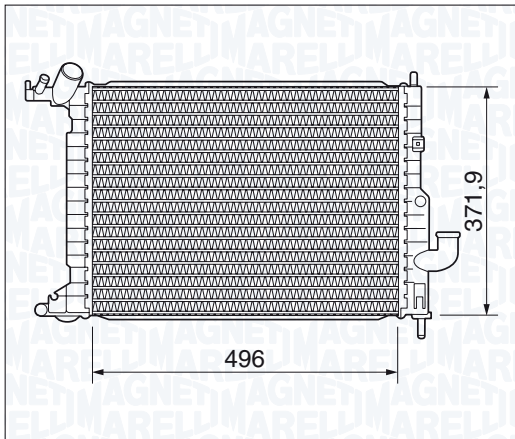

BM282 - 350213282000

OPEL / VAUXHALL VECTRA B 1.7 TD

95 → 98