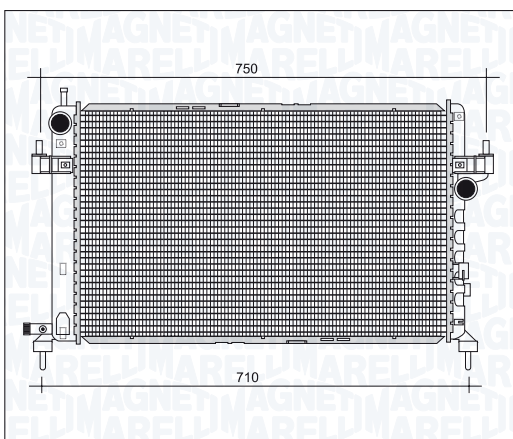

BM977 - 350213977000	<i>i</i>	
OPEL / VAUXHALL COMBO 1.3 CDTI 16V		08/05 →
OPEL / VAUXHALL COMBO 1.7 CDTI 16V		12/04 →
OPEL / VAUXHALL CORSA C 1.3 CDTI		06/03 →
OPEL / VAUXHALL CORSA C 1.3 CDTI 16V		08/05 →
OPEL / VAUXHALL CORSA C 1.7 CDTI		06/03 →
OPEL / VAUXHALL TIGRA TWINTOP 1.3 CDTI		06/04 →