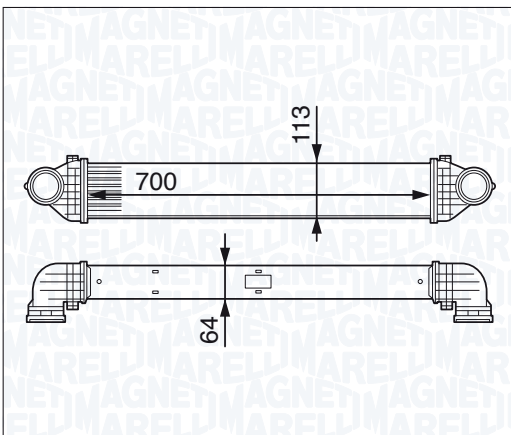

NEW

MST196 - 351319201960

SEAT LEON 1.9 TDI	07/05 →
SEAT LEON 2.0 TDI 16V	07/05 →
SEAT LEON 2.0 TFSI	05/05 → 03/09
SEAT LEON 2.0 TFSI	11/06 → 03/09
SEAT TOLEDO III 1.9 TDI	10/04 →
SEAT TOLEDO III 2.0 TDI 16V	04/04 → 05/09
SKODA OCTAVIA 1.9 TDI	06/04 → 12/10
SKODA OCTAVIA 2.0 RS	10/05 →
SKODA OCTAVIA 2.0 TDI 16V	02/04 →
SKODA SUPERB 1.8 TSI	03/08 →
SKODA SUPERB 1.8 TSI 4x4	11/08 →
SKODA SUPERB 2.0 TDI 16V	01/09 →
SKODA YETI 1.8 TSI 4x4	05/09 →
VOLKSWAGEN CADDY III 1.9 TDI	04/04 →
VOLKSWAGEN EOS 2.0 TFSI	03/06 →
VOLKSWAGEN GOLF PLUS 2.0 TDI	05/05 →
VOLKSWAGEN GOLF PLUS 2.0 TDI 16V	01/05 →
VOLKSWAGEN GOLF V 2.0 GTI	10/04 →
VOLKSWAGEN GOLF V 2.0 GTI	09/06 →
VOLKSWAGEN GOLF V 2.0 TDI	08/04 →
VOLKSWAGEN GOLF V 2.0 TDI 16V	10/03 →
VOLKSWAGEN GOLF V 2.0 TDI 16V 4motion	08/04 →
VOLKSWAGEN GOLF VI 1.8 TSI	06/09 →
VOLKSWAGEN JETTA III 2.0 TDI	09/05 → 10/10
VOLKSWAGEN JETTA III 2.0 TDI 16V	08/05 → 10/10
VOLKSWAGEN JETTA III 2.0 TFSI	10/05 → 10/10
VOLKSWAGEN SCIROCCO 2.0 TSI	09/08 →
VOLKSWAGEN TOURAN 2.0 TDI	02/03 → 05/10
VOLKSWAGEN TOURAN 2.0 TDI 16V	08/03 →

NEW

MST197 - 351319201970

MERCEDES A-CLASS A 160 CDI (169.006, 169.306)	09/04 →
MERCEDES A-CLASS A 180 CDI (169.007, 169.307)	09/04 →
MERCEDES A-CLASS A 200 CDI (169.008, 169.308)	09/04 →
MERCEDES A-CLASS A 200 TURBO (169.034, 169.334)	09/05 →
MERCEDES B-CLASS B 180 CDI (245.207)	03/05 →
MERCEDES B-CLASS B 200 CDI (245.208)	03/05 →
MERCEDES B-CLASS B 200 TURBO (245.234)	03/05 →