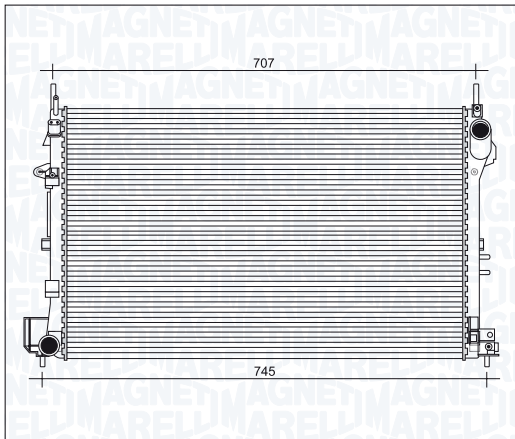

BM1121 - 350213112100		
OPEL / VAUXHALL SIGNUM 2.0 DTi 16		02/03 →
OPEL / VAUXHALL SIGNUM 2.0i 16v T		04/03 →
OPEL / VAUXHALL SIGNUM 2.2 DTi 16		02/03 →
OPEL / VAUXHALL SIGNUM 2.2i 16v		04/03 →
OPEL / VAUXHALL SIGNUM 3.2i 24v		04/03 →
OPEL / VAUXHALL VECTRA C 2.0 DTi 16		04/02 →
OPEL / VAUXHALL VECTRA C 2.2 DTi 16		04/02 →
OPEL / VAUXHALL VECTRA C 2.2i 16v		04/02 →
OPEL / VAUXHALL VECTRA C 3.2i 24v		04/02 →