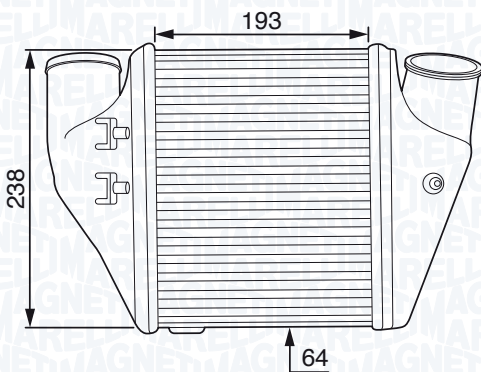

NEW

MST122 - 351319201220

AUDI A4 RS4 (RIGHT)

00 →