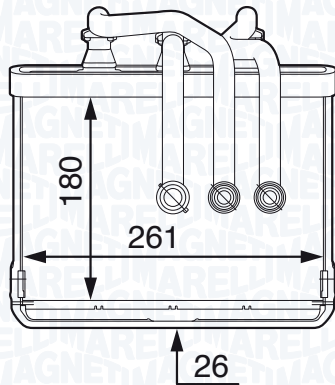

NEW

BR334 - 350218334000

BMW 7 SERIES 730 d		11/01 →
BMW 7 SERIES 730 i,Li		11/01 →
BMW 7 SERIES 730 Ld		11/01 →
BMW 7 SERIES 735 i,Li		11/01 →
BMW 7 SERIES 735i		11/01 →
BMW 7 SERIES 740 d		11/01 →
BMW 7 SERIES 740 i,Li		11/01 →
BMW 7 SERIES 745 d		11/01 →
BMW 7 SERIES 745 i,Li		11/01 →
BMW 7 SERIES 750 i,Li		11/01 →
BMW 7 SERIES 760 i,Li		11/01 →