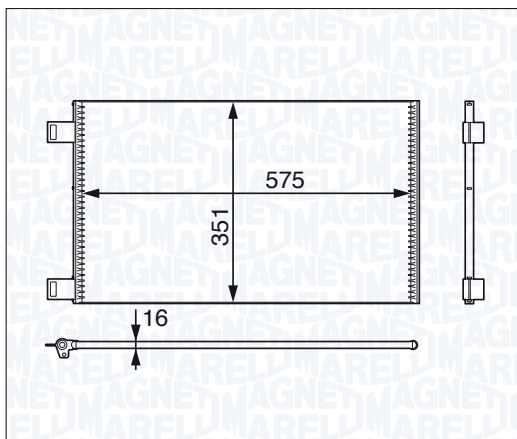

NEW

BC718 - 350203718000

RENAULT KANGOO II 1.5 dCi (KW0A)	-Drier	02/08 →
RENAULT KANGOO II 1.5 dCi (KW0B)	-Drier	02/08 →
RENAULT KANGOO II 1.5 dCi (KW0C, KW0F)	-Drier	02/08 →
RENAULT KANGOO II 1.6 (KW00, KW0Y)	-Drier	02/08 →
RENAULT KANGOO II 1.6 16V	-Drier	02/08 →
RENAULT KANGOO II 1.6 16V Hi-Flex	-Drier	02/08 →