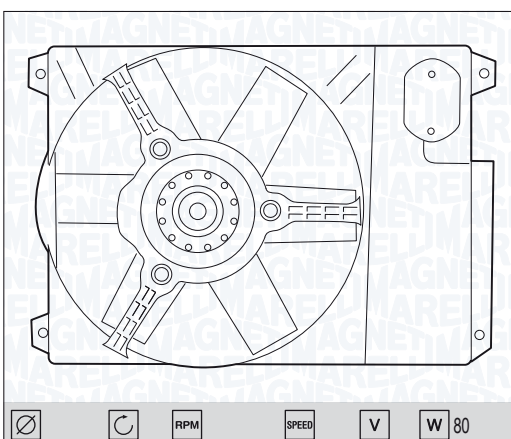

☐ ☐ ☐ RPM ☐ SPEED ☐ V ☐ W 80

NEW

MTC601A - 069422601010

FIAT DUCATO

01 →

PEUGEOT BOXER

01 →