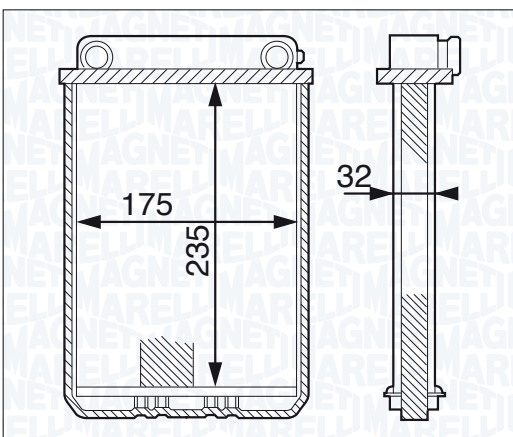

BR311 - 350218311000		
MERCEDES C-CLASS C 160 Kompressor (203.730)		03/01 →
MERCEDES C-CLASS C 180 (203.035/203.235/203.735)		05/00 →
MERCEDES C-CLASS C 180 Kompressor (203.046/203.246/203.746)		05/00 →
MERCEDES C-CLASS C 200 CDI (203.004/203.007/203.204/203.707)		05/00 →
MERCEDES C-CLASS C 200 CGI Kompressor (203.043/203.243/203.743)		05/00 →
MERCEDES C-CLASS C 200 Kompressor (203.042/203.045/203.242/203.245 203.745)		05/00 →
MERCEDES C-CLASS C 220 CDI (203.006/203.206/203.208/203.706/203.708)		05/00 →