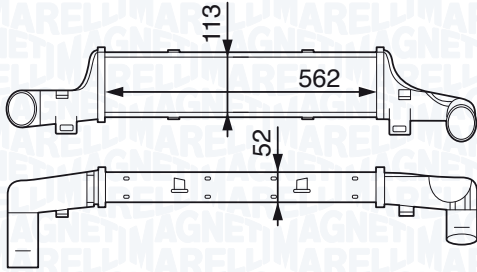

MERCEDES E-CLASS E 200 CDI (210.007)	06/98 → 03/02
MERCEDES E-CLASS E 200 Kompressor (210.045)	06/97 → 03/02
MERCEDES E-CLASS E 200 T Kompressor (210.245)	06/97 → 03/03
MERCEDES E-CLASS E 220 CDI (210.006)	06/98 → 07/99
MERCEDES E-CLASS E 220 T CDI (210.206)	06/98 → 07/99
MERCEDES E-CLASS E 250 T Turbo-D (210.215)	06/97 → 07/99
MERCEDES E-CLASS E 250 Turbo-D (210.015)	06/97 → 07/99
MERCEDES E-CLASS E 290 T Turbo-D (210.217)	06/96 → 07/99
MERCEDES E-CLASS E 290 Turbo-D (210.017)	03/96 → 07/99

NEW

MST219 - 351319202190