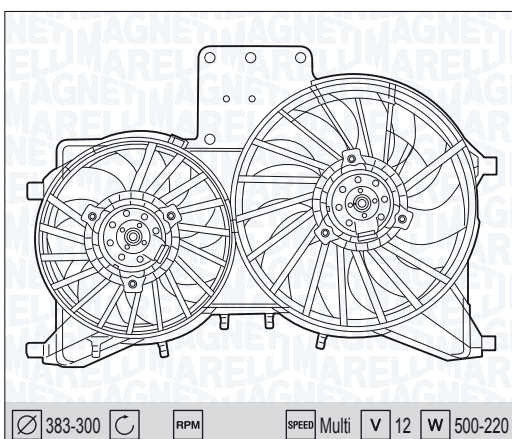

Ø 383-300 C RPM SPEED Multi V 12 W 500-220

NEW

MTC542AX - 069422542010

RENAULT ESPACE IV 2.0 DCi	P	05 →
RENAULT ESPACE IV 2.0 Turbo	P	05 →
RENAULT ESPACE IV 2.2 DCi	P	05 →
RENAULT VEL SATIS 2.0 DCi	P	05 →
RENAULT VEL SATIS 2.0 Turbo	P	05 →