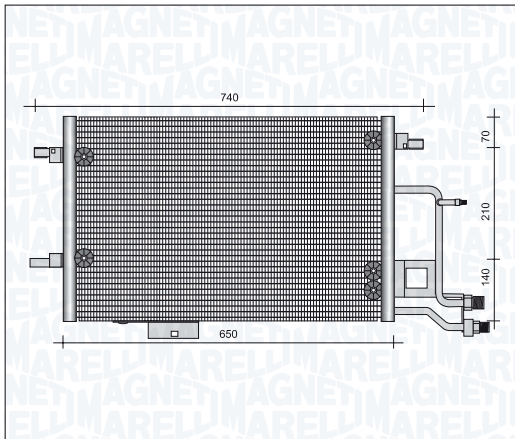

BC493 - 350203493000

AUDI A6 2.5 TDi (Turbo Diesel)

PF

01 → 04

AUDI A6 2.5 TDi (Turbo Diesel)

PF

97 → 01