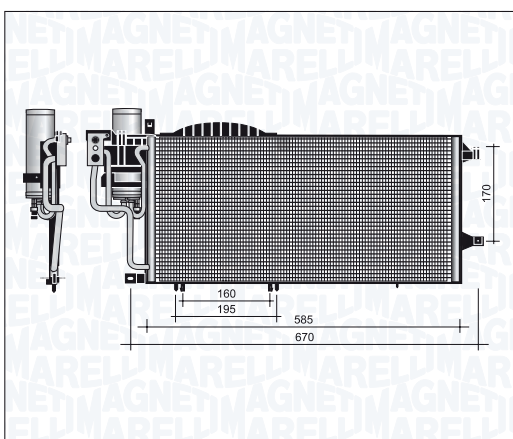

BC352 - 350203352000	<i>i</i>	
OPEL/VAUXHALL COMBO C 1.3 CDTi		08/03 →
OPEL/VAUXHALL COMBO C 1.7 CDTi		07/04 →
OPEL/VAUXHALL COMBO C 1.7 Di		08/03 →
OPEL/VAUXHALL COMBO C 1.7 Dti		08/03 →
OPEL/VAUXHALL CORSA C 1.3 CDTi		08/03 →
OPEL/VAUXHALL CORSA C 1.7 CDTi		08/03 →
OPEL/VAUXHALL TIGRA B 1.3 CDTi		11/04 →