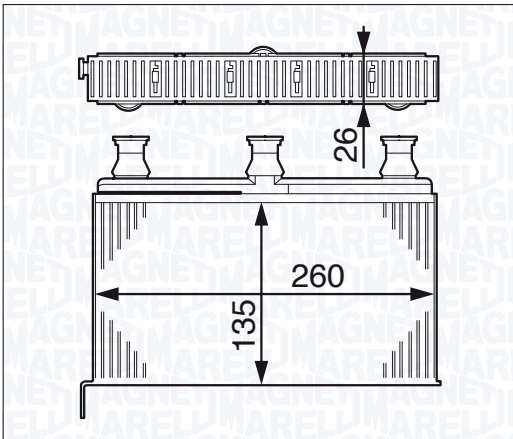

BR281 - 350218281000	<i>i</i>	
BMW 5 SERIES 520i		03 →
BMW 5 SERIES 525i		03 →
BMW 5 SERIES 530i		03 →
BMW 5 SERIES 545i		03 →