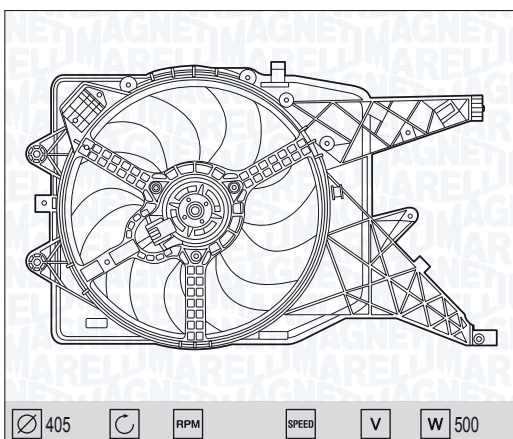

Ø 405 C RPM SPEED V W 500

NEW MTC491AX - 069422491010		
OPEL/VAUXHALL CORSA D 1.3 JTD 70/ 90CV		06
OPEL/VAUXHALL CORSA D 1.6 LET		06
OPEL/VAUXHALL CORSA D 1.7 CDTi		06