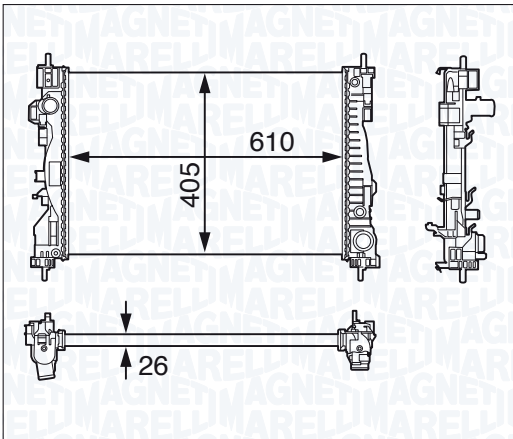

BM1296 - 350213129600

ALFA ROMEO GIULIETTA 1.4 TB

04/10 →