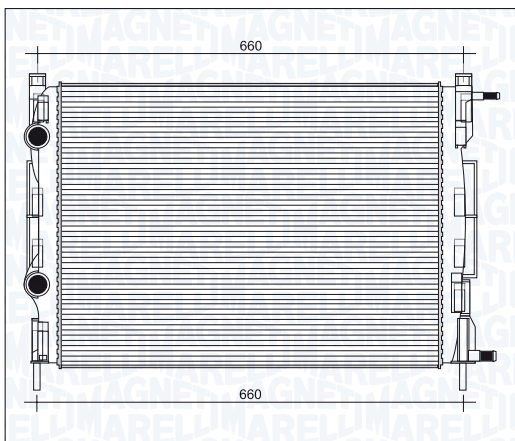

BM997 - 350213997000

RENAULT MEGANE II 1.5 Dci	09/02 →
RENAULT MEGANE II 1.6 i 16V VVT	09/02 →
RENAULT MEGANE II 1.9 Dci	09/02 →
RENAULT MEGANE II 2.0 i 16V VVT	09/02 →
RENAULT MEGANE SCENIC II 1.5 Dci	09/02 →
RENAULT MEGANE SCENIC II 1.6 i 16V VVT	09/02 →
RENAULT MEGANE SCENIC II 1.9 Dci	09/02 →
RENAULT MEGANE SCENIC II 2.0 i 16V VVT	09/02 →

BM998 - 350213998000

RENAULT MEGANE II 1.5 Dci	09/02 →
RENAULT MEGANE II 1.5 dCi 16V	09/02 →
RENAULT MEGANE II 1.9 Dci	09/02 →
RENAULT MEGANE II 2.0 Turbo 16V GT	03/04 →
RENAULT MEGANE SCENIC II 1.5 Dci	09/02 →
RENAULT MEGANE SCENIC II 1.5 dCi 16V	09/02 →
RENAULT MEGANE SCENIC II 1.9 Dci	09/02 →
RENAULT MEGANE SCENIC II 2.0 Turbo 16V GT	03/04 →

BM1001 - 350213100100

ALFA ROMEO 145 I 1.4 i 16V Twin Spark	09/96 → 03/99
ALFA ROMEO 145 I 1.6 i 16V Twin Spark	09/96 → 03/99
ALFA ROMEO 145 I 1.8 i 16V Twin Spark	10/96 → 03/99
ALFA ROMEO 145 I 2.0 i 16V Twin Spark	09/96 → 03/99
ALFA ROMEO 145 II 1.4 i 16V Twin Spark	03/99 →
ALFA ROMEO 145 II 1.6 i 16V Twin Spark	03/99 →
ALFA ROMEO 145 II 1.8 i 16V Twin Spark	03/99 →
ALFA ROMEO 145 II 2.0 i 16V Q. V.	03/99 →
ALFA ROMEO 146 I 1.4 i 16V Twin Spark	09/96 → 03/99
ALFA ROMEO 146 I 1.6 i 16V Twin Spark	09/96 → 03/99
ALFA ROMEO 146 I 1.8 i 16V Twin Spark	10/96 → 03/99
ALFA ROMEO 146 I 2.0 i 16V Twin Spark	09/96 → 03/99
ALFA ROMEO 146 II 1.4 i 16V Twin Spark	03/99 →
ALFA ROMEO 146 II 1.6 i 16V Twin Spark	03/99 →
ALFA ROMEO 146 II 1.8 i 16V Twin Spark	03/99 →
ALFA ROMEO 146 II 2.0 i 16V Q. V.	03/99 →
ALFA ROMEO 155 1.6 i 16V Twin Spark	02/96 →
ALFA ROMEO 155 1.8 i 16V Twin Spark	05/96 → 12/97
ALFA ROMEO 155 2.0 i 16V Twin Spark	02/96 → 12/97