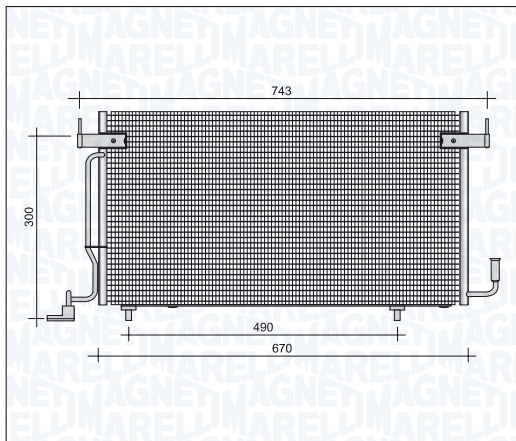

BC286 - 350203286000

CITROËN BERLINGO 1.8 Diesel

07/96 → 12/02

CITROËN BERLINGO 1.9 Diesel

07/96 → 12/02

CITROËN BERLINGO 2.0 Hdi

12/99 → 12/02

CITROËN PARTNER 1.9 Diesel

07/96 → 10/02

CITROËN PARTNER 2.0 Hdi

02/00 → 10/02

CITROËN RANCH 1.9 Diesel

07/96 → 10/92

CITROËN RANCH 2.0 Hdi

02/00 → 10/02

CITROËN XSARA I 1.8 D

03/98 → 08/00

CITROËN XSARA I 1.9 D/SD/TDI

09/97 → 08/00

CITROËN XSARA I 2.0 Hdi

03/99 → 08/00