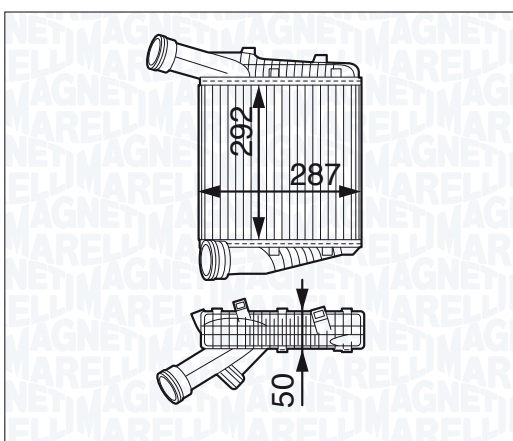

MERCEDES VITO 110 D 2.3 (638.074)

03/97 → 07/03

MERCEDES VITO 110 TD 2.3 (638.174)

02/96 → 07/03

NEW
MST223 - 351319202230

AUDI Q7 3.0 TDI (Right)

03/06 →

AUDI Q7 3.0 TDI (Right)