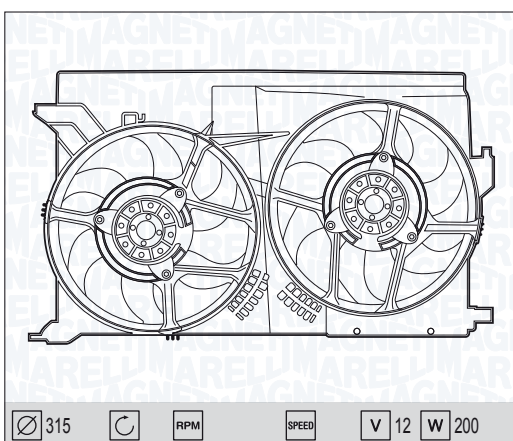

∅ 315
C
RPM
SPEED
V 12
W 200

MTC339AX - 069422339010		
OPEL/VAUXHALL SIGNUM 2.2 i 16V		02/03 →
OPEL/VAUXHALL SIGNUM 3.2 i 24V		05/03 →
OPEL/VAUXHALL VECTRA C 1.8 i 16v		07/03 →
OPEL/VAUXHALL VECTRA C 2.0 i Turbo 16V		03/03 →
OPEL/VAUXHALL VECTRA C 2.2 i 16V		04/02 →
OPEL/VAUXHALL VECTRA C 3.2 i 24V		08/02 →