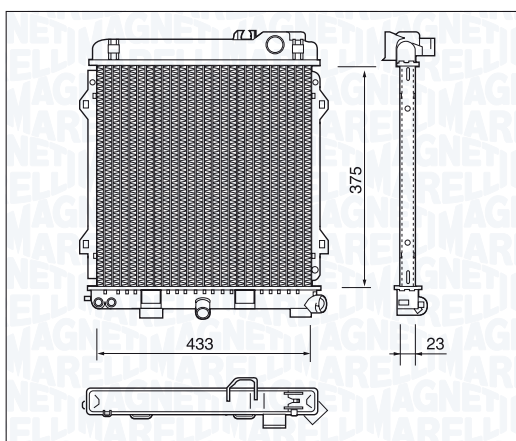

BM701 - 350213701000

BMW 3 SERIES M3		87 →
BMW 3 SERIES M3 CS 4 CIL		87 →