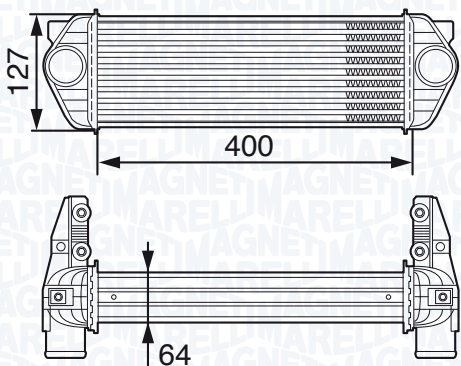

NEW

MST265 - 351319202650

LAND ROVER RANGE ROVER III 3.0 TD 6

03/02 →

NEW

MST266 - 351319202660

SMART FORTWO 1.0 Turbo (451.332)

01/07 →

SMART FORTWO 1.0 Turbo (451.432)

01/07 →

SMART FORTWO 1.0 Turbo Brabus (451.333)

07/10 →

SMART FORTWO 1.0 Turbo Brabus (451.433)

07/10 →

NEW

MST267 - 351319202670

VOLKSWAGEN PASSAT 1.9 TDI

03/05 →

NEW

MST268 - 351319202680

FORD TRANSIT CONNECT 1.8 TDCi

08/06 →