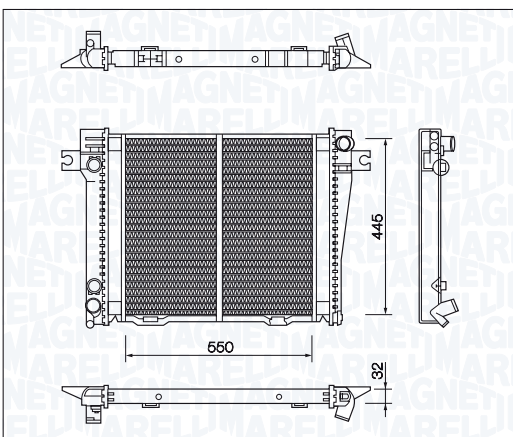

BM771 - 350213771000	<i>i</i>	
BMW 3 SERIES 320i (E30)		82 → 87
BMW 3 SERIES 323i (E30)		82 → 87
BMW 3 SERIES 325i (E30)		85 → 87