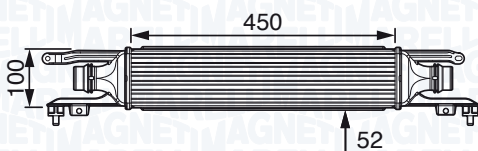

NEW

MST160 - 351319201600

MITSUBISHI CANTER 3S13 3.0 TD 125hp

06 →

MITSUBISHI CANTER 5S13 3.0 TD 125hp

06 →

NEW

MST161 - 351319201610

MITSUBISHI CANTER 6C14 3.9 TD 143hp

06 →

MITSUBISHI CANTER 7C14 3.9 TD 143hp

06 →

MITSUBISHI CANTER C13 3.0 TD 125hp

06 →

NEW

MST162 - 351319201620

OPEL/VAUXHALL CORSA D 1.3 CDTi 70hp

06 →

NEW

MST163 - 351319201630

OPEL/VAUXHALL CORSA D 1.3 CDTi 90hp

06 →