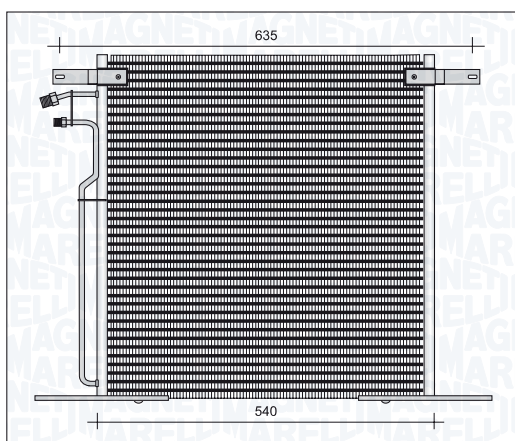

BC283 - 350203283000	<i>i</i>	
MERCEDES V-CLASS V 200 (638.214, 638.294)	-Drier	02/96 → 07/03
MERCEDES V-CLASS V 200 CDI (638.294)	-Drier	02/96 → 07/03
MERCEDES V-CLASS V 220 CDI (638.294)	-Drier	02/96 → 07/03
MERCEDES V-CLASS V 230 (638.234, 638.294)	-Drier	02/96 → 07/03
MERCEDES V-CLASS V 230 TD (638.274)	-Drier	02/96 → 07/03
MERCEDES V-CLASS V 280 (638.244, 638.294)	-Drier	02/96 → 07/03
MERCEDES VITO 108 CDI 2.2 (638.194)	-Drier	02/96 → 07/03
MERCEDES VITO 108 D 2.3 (638.164)	-Drier	02/96 → 07/03
MERCEDES VITO 110 CDI 2.2 (638.194)	-Drier	02/96 → 07/03
MERCEDES VITO 110 TD 2.3 (638.174)	-Drier	02/96 → 07/03
MERCEDES VITO 112 CDI 2.2 (638.194)	-Drier	02/96 → 07/03
MERCEDES VITO 113 2.0 (638.114, 638.194)	-Drier	02/96 → 07/03
MERCEDES VITO 114 2.3 (638.134, 638.194)	-Drier	02/96 → 07/03