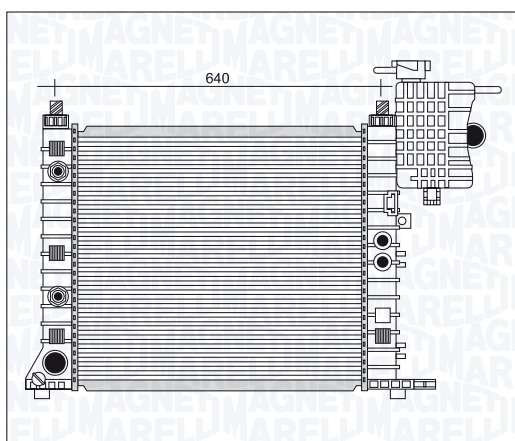

BM945 - 350213945000		
MERCEDES V-CLASS V 200 (638.214, 638.294)	+OC	02/97 → 07/03
MERCEDES V-CLASS V 200 CDI (638.294)	+OC	03/99 → 07/03
MERCEDES V-CLASS V 220 CDI (638.294)	+OC	03/99 → 07/03
MERCEDES V-CLASS V 230 (638.234, 638.294)	+OC	10/96 → 07/03
MERCEDES V-CLASS V 230 TD (638.274)	+OC	09/96 → 07/03
MERCEDES V-CLASS V 280 (638.244, 638.294)	+OC	08/97 → 07/03