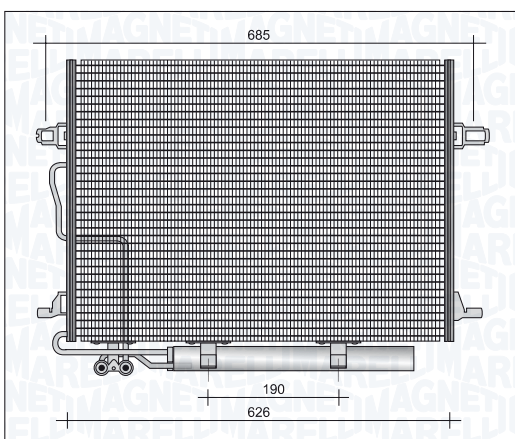

BC438 - 350203438000		
MERCEDES E-CLASS ALL	PF	02 → 06