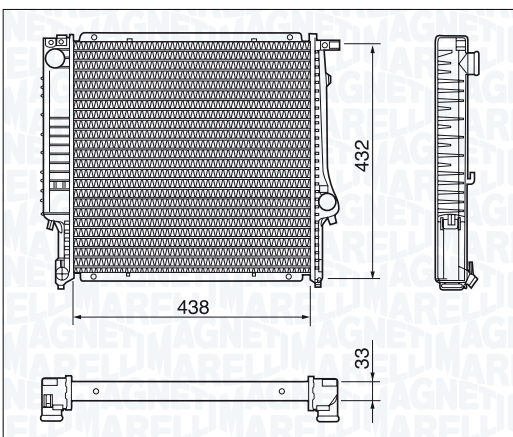

BM426 - 350213426000	<i>i</i>	
BMW 3 SERIES 320i (E30)		87 → 90
BMW 3 SERIES 325i (E30)		87 → 90