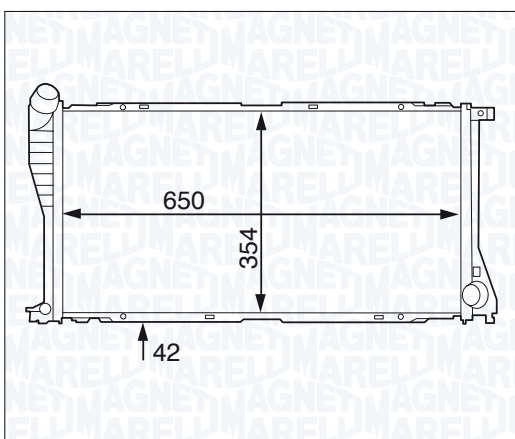

BM1242 - 350213124200	<i>i</i>	
BMW 5 SERIES 520 d		02/00 → 06/03
BMW 5 SERIES 525d		02/00 → 06/03
BMW 5 SERIES 530d		08/98 → 09/00
BMW 7 SERIES 730d		04/00 → 11/01
BMW 7 SERIES 740d		05/99 → 11/01
BMW 7 SERIES		08/98 → 04/00