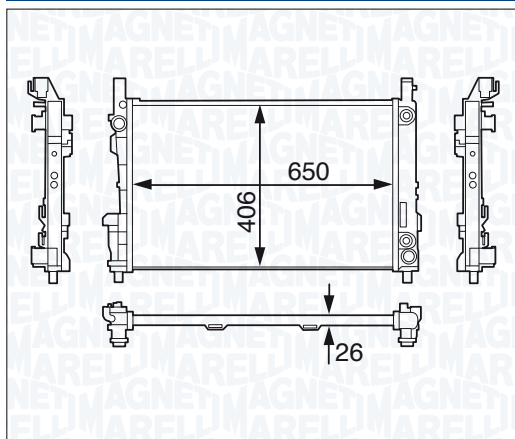

BM1267 - 350213126700	<i>i</i>	
MERCEDES A-CLASS A 150 (169.031, 169.331)		09/04 →
MERCEDES A-CLASS A160CDI(169.006,169.306)		09/04 →
MERCEDES A-CLASS A 170 (169.032, 169.332)		09/04 →
MERCEDES A-CLASS A180CDI(169.007,169.307)		09/04 →
MERCEDES A-CLASS A 200 (169.033, 169.333)		09/04 →
MERCEDES A-CLASS A200CDI(169.008,169.308)		09/04 →
MERCEDES A-CLASS A 200 TURBO (169.034, 169.334)		09/05 →
MERCEDES B-CLASS B 150 (245.231)		03/05 →
MERCEDES B-CLASS B 170 (245.232)		03/05 →
MERCEDES B-CLASS B 170 NGT (245.233)		04/08 →
MERCEDES B-CLASS B 180 CDI (245.207)		03/05 →
MERCEDES B-CLASS B 200 (245.233)		03/05 →
MERCEDES B-CLASS B 200 CDI (245.208)		03/05 →
MERCEDES B-CLASS B 200 TURBO (245.234)		03/05 →