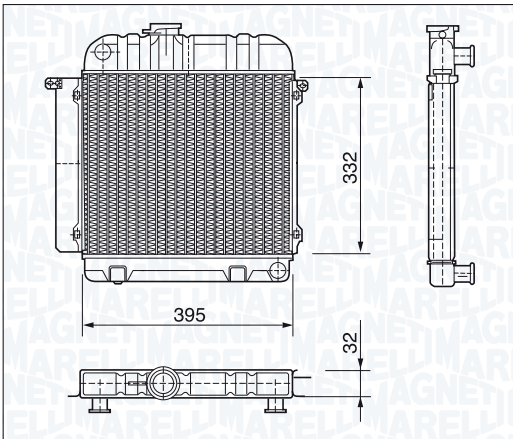

BM418 - 350213418000	<i>i</i>	
BMW 3 SERIES 316 (E21)		77 → 83
BMW 3 SERIES 318 (E21)		→ 77
BMW 3 SERIES 320 4 CIL. (E21)		→ 77