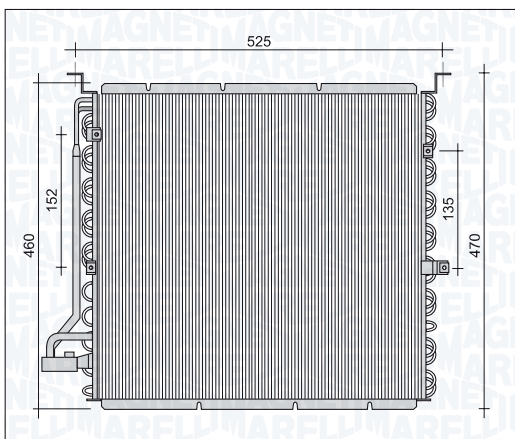

BC455 - 350203455000		
BMW 3 SERIES 325 TD (M51) 318 TDS	SERP	92 → 98
BMW 3 SERIES (E367) 316i (M40 / M42)	SERP	92 → 99
BMW 3 SERIES (E367) 316i (M40 / M43)	SERP	92 → 01
BMW 3 SERIES (E367) 318 TDS	SERP	94 → 01
BMW 3 SERIES (E367) 320i (M50)	SERP	92 → 00
BMW 3 SERIES (E367) 320i (M50)	SERP	92 → 95
BMW 3 SERIES (E367) 328i (M52)	SERP	92 → 99
BMW Z3 1.8i / 1.9i / 2.0i	SERP	96 → 03