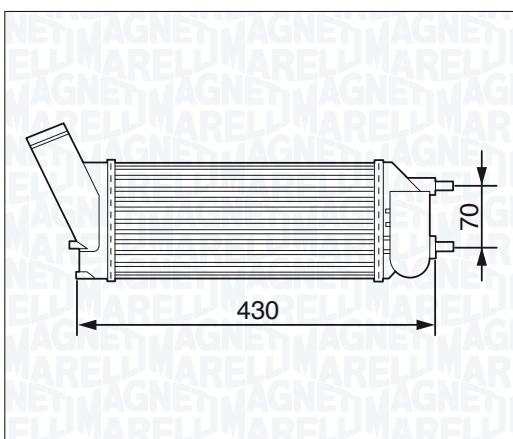

NEW

MST353 - 351319203530

CITROËN C4 2.0 HDi	11/04 →
CITROËN C4 PICASSO 2.0 HDi	10/06 →
PEUGEOT 307 2.0 HDi 135	11/03 → 04/09
PEUGEOT 308 2.0 HDi 135	09/07 →