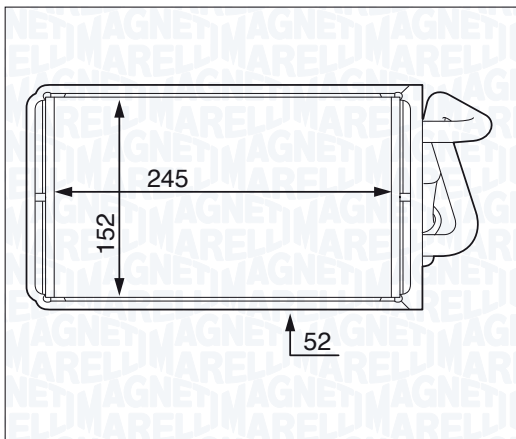

NEW BR360 - 350218360000		<i>i</i>	
FORD TRANSIT 2.0 (EAL, EAS)			06/94 → 07/00
FORD TRANSIT 2.0 (EBL, EBS, ECL, EDS, EDL, EGL, ESS, ESL, EUS)			06/94 → 07/00
FORD TRANSIT 2.0 (EME/L/S, ENE/L/S)			08/94 → 07/00
FORD TRANSIT 2.5 DI (EAL, EAS)			06/94 → 07/00
FORD TRANSIT 2.5 DI (EBL, ECL, EDS, EDL)			06/94 → 07/00
FORD TRANSIT 2.5 DI (EBL, EDL, EDS, ESL, ESS)			06/94 → 07/00
FORD TRANSIT 2.5 DI (EBL, EDS, ESL, ESS, EUS)			06/94 → 07/00
FORD TRANSIT 2.5 DI (EME/L/S, ENE/L/S)			08/94 → 07/00
FORD TRANSIT 2.5 DI (EML, ENE/L)			08/94 → 07/00
FORD TRANSIT 2.5 DI (EML/S, ENL/S)			08/94 → 07/00
FORD TRANSIT 2.5 TD (EAL, EAS)			06/94 → 07/00
FORD TRANSIT 2.5 TD (EAS)			06/94 → 07/00
FORD TRANSIT 2.5 TD (EB_, ED_, ES_)			06/94 → 07/00
FORD TRANSIT 2.5 TD (EBL, EDL, EDS, EGL, ESL, ESS, EUS)			06/94 → 07/00
FORD TRANSIT 2.5 TD (ECL, EDL, EDS, ESL, ESS, EUS)			06/94 → 07/00
FORD TRANSIT 2.5 TD (EME/L/S, ENE/L/S)			08/94 → 07/00
FORD TRANSIT 2.5 TDI (EAL, EAS)			06/94 → 07/00