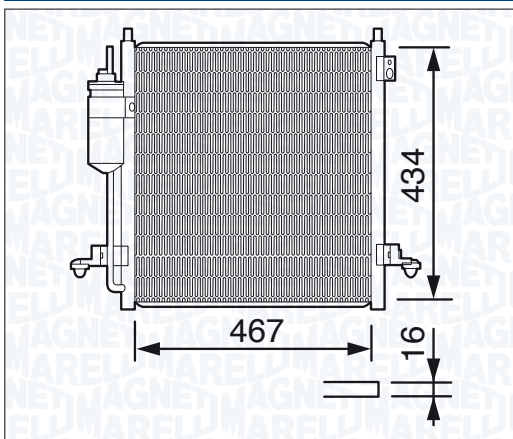

NEW BC668 - 350203668000		
MITSUBISHI L200 2.5 DI-D [RWD] 136CV	+Drier	11/05
MITSUBISHI L200 2.5 DI-D 167CV	+Drier	10/07