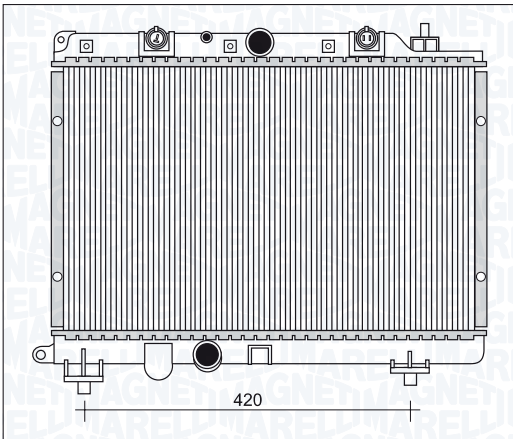

BM1142 - 350213114200	<i>i</i>	
HONDA ACCORD 2.0 TD		96 → 98
HONDA CIVIC VI 2.0 TDiC		97 → 00
ROVER 45 2.0 i Diesel		99 → 05
ROVER 400 SERIES 2.0 D		95 → 99
ROVER 400 SERIES 2.0 TD		95 → 99