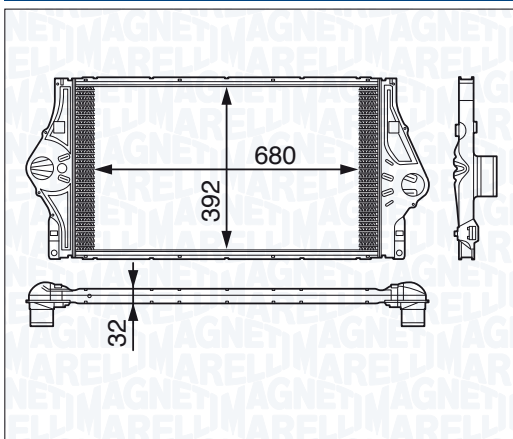

NEW

MST187 - 351319201870

RENAULT ESPACE IV 2.2 dCi (JK0H)	11/02 →
RENAULT LAGUNA II 2.2 dCi (BG0F)	10/01 →
RENAULT LAGUNA II 2.2 dCi (KG0F)	10/01 →
RENAULT VEL SATIS 2.2 dCi (BJ0E, BJ0F)	06/02 →
RENAULT VEL SATIS 2.2 dCi (BJ0G, BJ0H)	09/04 →
RENAULT VEL SATIS 2.2 dCi (BJ0H)	04/04 →