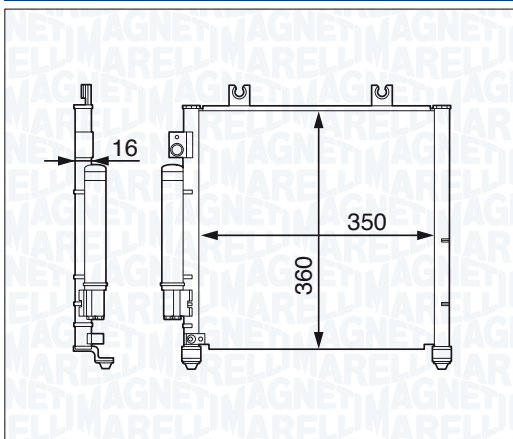

BC357 - 350203357000	<i>i</i>	
SUZUKI WAGON R+ 1.3 i 16V		05/00 →