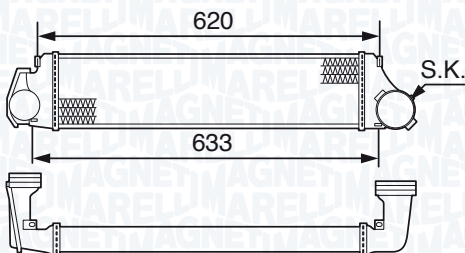

NEW

MST339 - 351319203390

OPEL/VAUXHALL INSIGNIA 1.4 i Turbo

08/11 →

OPEL/VAUXHALL ZAFIRA TOURER 1.4 i Turbo

08/11 →

NEW

MST340 - 351319203400

CHEVROLET CRUZE 2.0 CDI

05/09 →

CHEVROLET ORLANDO 2.0 CDI

02/11 →

OPEL/VAUXHALL ASTRA J 1.7 CDTI

12/09 →

OPEL/VAUXHALL ASTRA J 2.0 CDTI

12/09 →

NEW

MST341 - 351319203410

AUDI A4 II 1.9 TDI

04/01 → 10/04

AUDI A4 II 1.9 TDI

04/01 → 10/04

AUDI A4 II 1.9 TDI

10/00 → 10/04

NEW

MST342 - 351319203420

BMW 3 SERIES 2.0 TDI

09/01 → 03/03

BMW 3 SERIES 2.0 TDI

09/01 → 03/03

BMW 3 SERIES 3.0 TDI

09/01 → 03/03