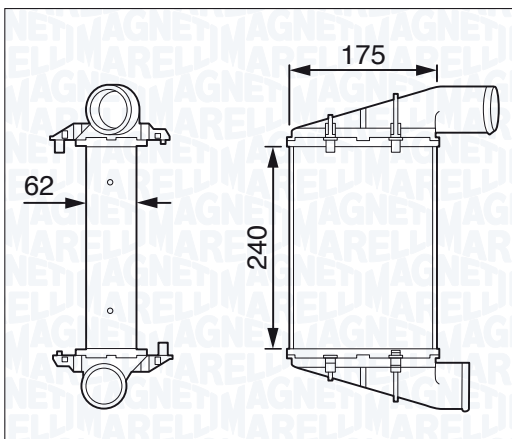

NEW	MST116 - 351319201160	
AUDI A4 1.8 TURBO		95 →
AUDI A4 1.9 TDi		95 →
VOLKSWAGEN PASSAT V 1.9 Tdi		96 →