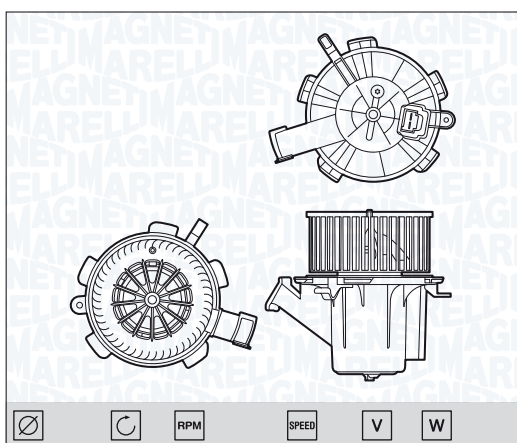

NEW

MTE706AX - 069412706010

| | |
|-------------------------------------|---------|
| SMART FORTWO 0.8 CDi (451.300) | 01/07 → |
| SMART FORTWO 0.8 CDi (451.391) | 01/07 → |
| SMART FORTWO 0.8 CDi (451.400) | 01/07 → |
| SMART FORTWO 0.8 CDi (451.401) | 01/07 → |
| SMART FORTWO 1.0 (451.330, 451.334) | 01/07 → |
| SMART FORTWO 1.0 (451.331, 451.380) | 01/07 → |
| SMART FORTWO 1.0 (451.431) | 01/07 → |
| SMART FORTWO 1.0 Brabus (451.333) | 01/07 → |
| SMART FORTWO 1.0 Brabus (451.433) | 01/07 → |
| SMART FORTWO 1.0 Turbo (451.332) | 01/07 → |
| SMART FORTWO 1.0 Turbo (451.432) | 01/07 → |