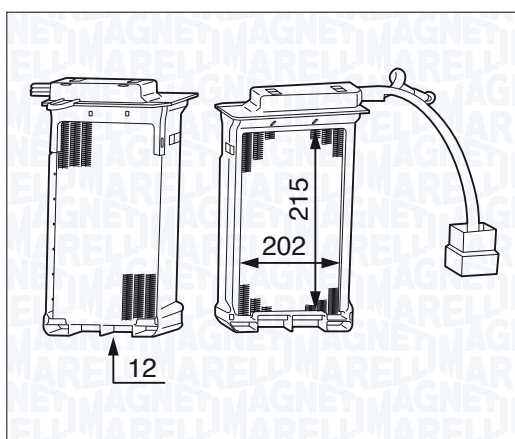

NEW BR342 - 350218342000		<i>i</i>	
NISSAN INTERSTAR dCi 100		07/02 →	
NISSAN INTERSTAR dCi 120		07/02 →	
NISSAN INTERSTAR dCi 140		07/02 →	
NISSAN INTERSTAR dCi 150		07/02 →	
NISSAN INTERSTAR dCi 80		07/02 →	
NISSAN INTERSTAR dCi 90		07/02 →	
OPEL MOVANO 1.9 DTI		07/98 →	
OPEL MOVANO 2.2 DTI		07/98 →	
OPEL MOVANO 2.5 DTI		07/98 →	
RENAULT MASTER II 1.9 dCi 80		03/98 →	
RENAULT MASTER II 1.9 DTI		03/98 →	
RENAULT MASTER II 2.2 dCi 90		03/98 →	
RENAULT MASTER II 2.5 dCi 120		03/98 →	
RENAULT MASTER III 2.5 dCi		10/03 →	
RENAULT MASTER III 2.5 dCi 100 (ED4V, ED8V)		10/03 →	
RENAULT MASTER III 2.5 dCi 100 (HD0U, FD0U, HD0V, FD0V)		10/03 →	
RENAULT MASTER III 2.5 dCi 100 (JDCV)		10/03 →	
RENAULT MASTER III 3.0 dCi 120		10/03 →	
RENAULT MASTER III 3.0 dCi 140 (ED0S, UD0S)		10/03 →	
RENAULT MASTER III 3.0 dCi 140 (HD0S, FD0S, HD1S)		10/03 →	
RENAULT MASTER III 3.0 dCi 140 (JD0T)		10/03 →	
RENAULT MASTER III 3.0 dCi 160		10/03 →