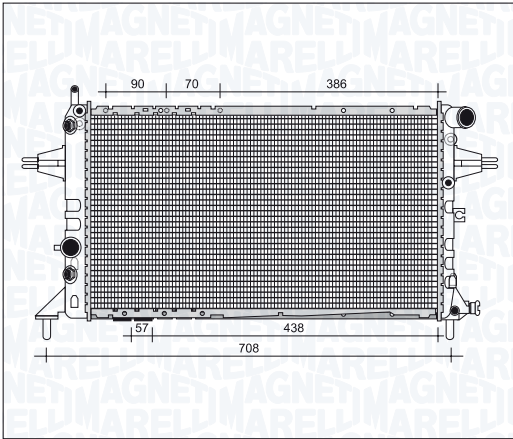

BM958 - 350213958000		
OPEL / VAUXHALL ASTRA G 1.6 16V		03/01 → 10/05
OPEL / VAUXHALL ASTRA G 1.6 16V		02/98 → 07/04
OPEL / VAUXHALL ASTRA G 1.8 16V		03/01 → 10/05
OPEL / VAUXHALL ASTRA G 1.8 16V		02/98 → 09/00
OPEL / VAUXHALL ASTRA G 1.8 16V		09/00 → 07/04
OPEL / VAUXHALL ASTRA G 2.0 16V		02/98 → 07/04
OPEL / VAUXHALL ASTRA G 2.0 16V Turbo		08/01 → 05/05
OPEL / VAUXHALL ASTRA G 2.0 DI		02/98 → 07/04
OPEL / VAUXHALL ASTRA G 2.0 OPC		03/02 → 10/05
OPEL / VAUXHALL ASTRA G 2.0 OPC		09/02 → 07/04
OPEL / VAUXHALL ASTRA G 2.2 16V		03/01 → 10/05
OPEL / VAUXHALL ASTRA G 2.2 16V		03/01 → 07/04
OPEL / VAUXHALL ZAFIRA 2.0 OPC		09/01 → 06/05
OPEL / VAUXHALL ZAFIRA 2.2 16V		09/00 → 06/05