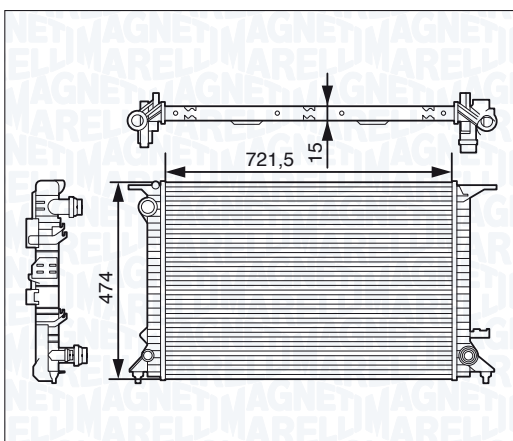

BM1276 - 350213127600	<i>i</i>	
AUDI A4 2.7 TDI		11/07 →
AUDI A4 3.0 TDI quattro		11/07 →
AUDI A4 3.2 FSI		09/08 →
AUDI A4 3.2 FSI quattro		11/07 →
AUDI A5 2.7 TDI		06/07 →
AUDI A5 3.0 TDI quattro		06/07 →
AUDI A6 2.0 TDI		07/04 →
AUDI A6 2.0 TFSI		06/05 →
AUDI A6 2.7 TDI / 2.7 TDI quattro		11/04 →
AUDI A6 2.8 FSI / 2.8 FSI quattro		10/08 →
AUDI A6 3.0 TDI		06/06 →
AUDI A6 3.0 TDI quattro		05/04 →
AUDI A6 3.0 TFSI quattro		10/08 →
AUDI A6 4.2 FSI quattro		06/06 →
AUDI A6 RS6 quattro		09/08 →
AUDI A6 S6 quattro		03/06 →
AUDI A7 2.8 FSI quattro		10/10 →
AUDI A7 3.0 TDI / 3.0 TDI quattro		11/10 →
AUDI A7 3.0 TFSI quattro		10/10 →