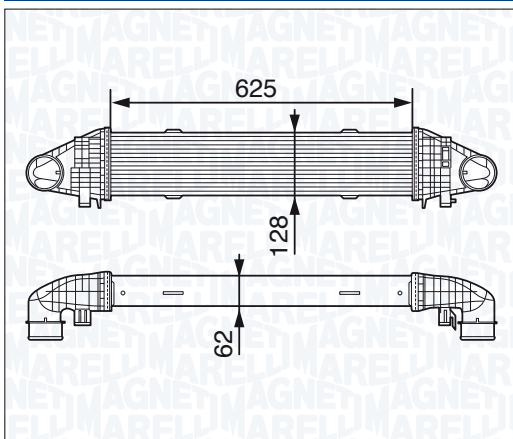

NEW

MST336 - 351319203360

MERCEDES C-CLASS C 180 Kompressor (204.044, 204.045)	01/08 →
MERCEDES C-CLASS C 180 Kompressor (204.245)	01/08 →
MERCEDES C-CLASS C 220 CDI	08/07 →
MERCEDES C-CLASS C 220 CDI (204.008)	01/07 →
MERCEDES C-CLASS C 320 CDI	08/07 →
MERCEDES C-CLASS C 320 CDI (204.022)	01/07 →
MERCEDES C-CLASS C 320 CDI 4-matic	08/07 →
MERCEDES C-CLASS C 350 CDI (204.025)	10/09 →
MERCEDES C-CLASS C 350 CDI (204.225)	10/09 →
MERCEDES C-CLASS C 350 CDI 4-matic (204.089)	07/09 →
MERCEDES C-CLASS C 350 CDI 4-matic (204.092)	10/09 →
MERCEDES C-CLASS C 350 CDI 4-matic (204.292)	10/09 →
MERCEDES GLK-CLASS 320 CDI 4-matic (204.983)	06/08 →
MERCEDES GLK-CLASS 350 CDI 4-matic (204.992)	07/09 →