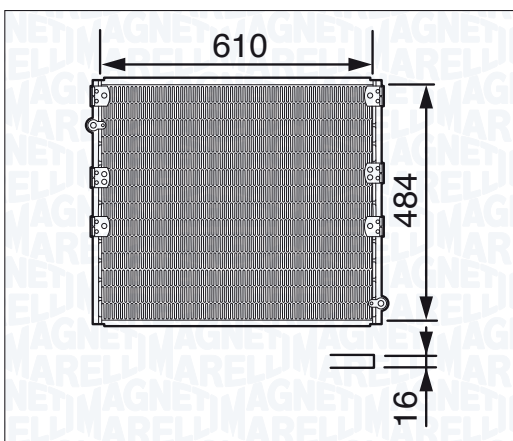

NEW BC683 - 350203683000		
TOYOTA LAND CRUISER 3.0 TD 125CV		04/96 →
TOYOTA LAND CRUISER 3.4i 24V 178CV		04/96 →