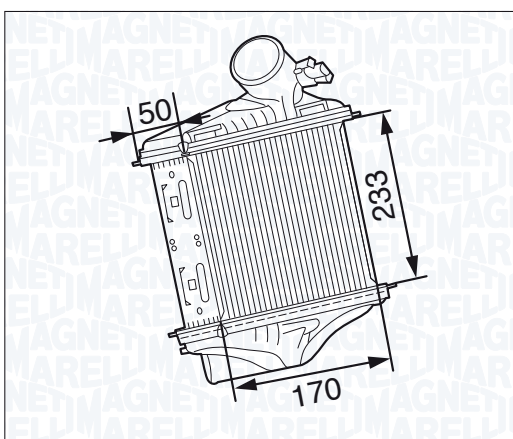

NEW

MST271 - 351319202710

SMART FORTWO 0.8 CDi (451.300)	01/07 →
SMART FORTWO 0.8 CDi (451.391)	08/09 →
SMART FORTWO 0.8 CDi (451.400)	01/07 →
SMART FORTWO 0.8 CDi (451.401)	08/09 →