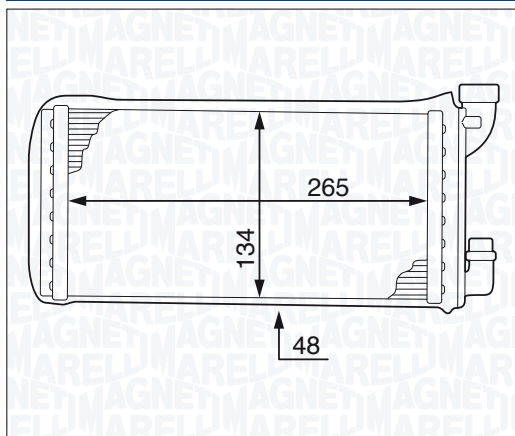

NEW BR341 - 350218341000		<i>i</i>	
BMW 3 SERIES 316	PT	09/82 → 03/92	
BMW 3 SERIES 316 (Ecotronic)	PT	09/82 → 03/92	
BMW 3 SERIES 316 i	PT	09/82 → 03/92	
BMW 3 SERIES 316 i	PT	07/87 → 10/94	
BMW 3 SERIES 318 i	PT	09/82 → 03/92	
BMW 3 SERIES 318 i	PT	12/85 → 10/93	
BMW 3 SERIES 318 is	PT	09/82 → 03/92	
BMW 3 SERIES 320 i	PT	09/82 → 10/94	
BMW 3 SERIES 323 i	PT	09/82 → 03/92	
BMW 3 SERIES 324 d	PT	09/82 → 03/92	
BMW 3 SERIES 324 td	PT	09/82 → 10/94	
BMW 3 SERIES 325 e 2.7	PT	09/82 → 03/92	
BMW 3 SERIES 325 i	PT	09/82 → 03/92	
BMW 3 SERIES 325 i	PT	07/87 → 10/94	
BMW 3 SERIES 325 i X	PT	09/82 → 10/94	
BMW 3 SERIES M3 2.3	PT	09/82 → 03/92	
BMW 3 SERIES M3 EVO I 2.3	PT	09/82 → 03/92	
BMW 3 SERIES M3 EVO II 2.5	PT	09/82 → 03/92