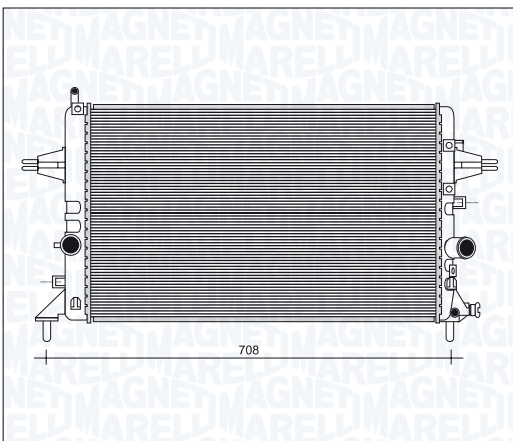

BM974 - 350213974000	<i>i</i>	
OPEL / VAUXHALL ASTRA H 1.6 Easytronic		→ 11/09
OPEL / VAUXHALL ASTRA H 1.8 Easytronic		→ 11/09
OPEL / VAUXHALL ZAFIRA 1.6		→ 11/09
OPEL / VAUXHALL ZAFIRA 1.6 CNG		→ 11/09
OPEL / VAUXHALL ZAFIRA 1.6 CNG Turbo		→ 11/09
OPEL / VAUXHALL ZAFIRA 1.8		→ 11/09