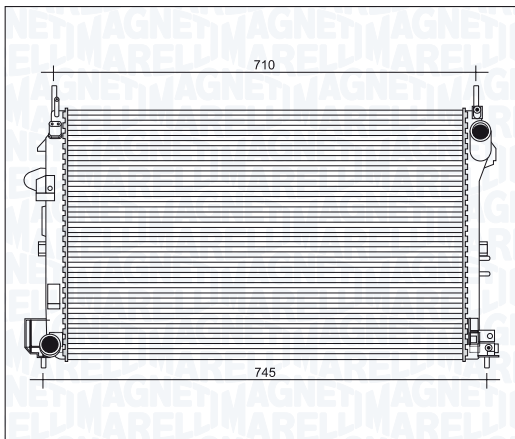

BM1122 - 350213112200		
OPEL / VAUXHALL SIGNUM 1.8		02/03 →
OPEL / VAUXHALL VECTRA C 1.6		04/02 →
OPEL / VAUXHALL VECTRA C 1.8		04/02 →
SAAB 9-3 1.8		03 →
SAAB 9-3 2.0 Turbo		02 →