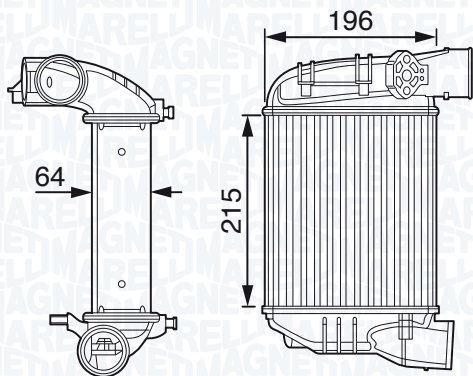

NEW

MST121 - 351319201210

AUDI A4 RS4 (LEFT)

00 →