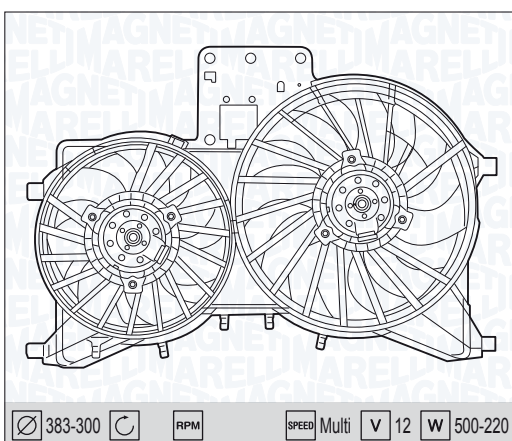

Ø 383-300 C RPM SPEED Multi V 12 W 500-220

NEW

MTC541AX - 069422541010

RENAULT ESPACE IV 2.0 DCi	P	05 →
RENAULT ESPACE IV 2.0 Turbo	P	05 →
RENAULT ESPACE IV 2.2 DCi	P	05 →
RENAULT VEL SATIS 2.0 DCi	P	05 →
RENAULT VEL SATIS 2.0 Turbo	P	05 →