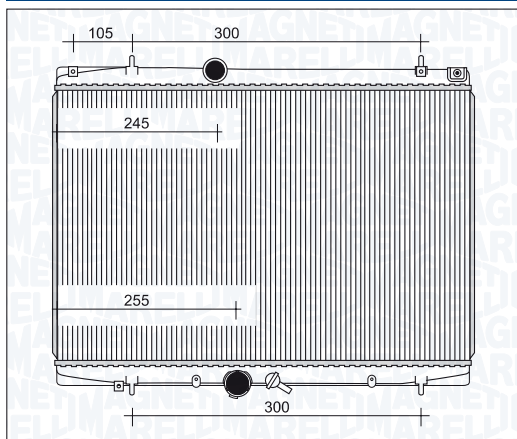

BM985 - 350213985000	<i>i</i>	
CITROËN C5 2.0 Hdi		03/01 → 08/04
CITROËN C5 2.0 i 16V		03/01 → 08/04