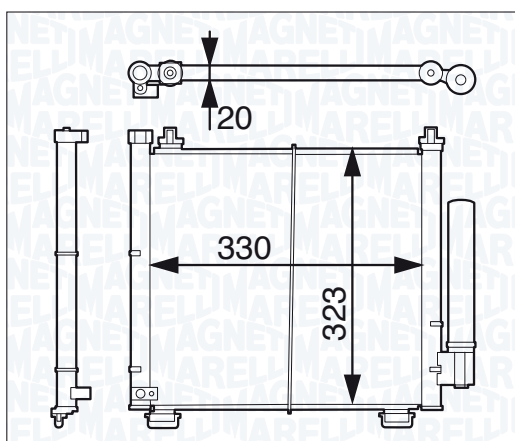

| BC629 - 350203629000 | <i>i</i> | |
|---------------------------------------|----------|---------------|
| SMART CABRIO 0.6 | +Drier | 03/00 → 01/04 |
| SMART CABRIO 0.6 (S1OLA1) | +Drier | 03/00 → 01/04 |
| SMART CABRIO 0.6 (S1OLD2) | +Drier | 03/00 → 01/04 |
| SMART CABRIO 0.7 | +Drier | 03/00 → 01/04 |
| SMART CABRIO 0.8 CDI (S1OLC1) | +Drier | 03/00 → 01/04 |
| SMART CITY-COUPÉ 0.6 | +Drier | 07/98 → 01/04 |
| SMART CITY-COUPÉ 0.6 (S1CLA1) | +Drier | 07/98 → 01/04 |
| SMART CITY-COUPÉ 0.6 (S1CLB1) | +Drier | 07/98 → 01/04 |
| SMART CITY-COUPÉ 0.7 | +Drier | 07/98 → 01/04 |
| SMART CITY-COUPÉ 0.8 CDI (S1CLC1) | +Drier | 07/98 → 01/04 |
| SMART FORTWO CABRIO 0.7 (450.432) | +Drier | 01/04 → |
| SMART FORTWO CABRIO 0.7 (450.433) | +Drier | 01/04 → |
| SMART FORTWO CABRIO 0.8 CDI (450.400) | +Drier | 01/04 → |
| SMART FORTWO COUPÉ 0.7 (450.330) | +Drier | 01/04 → |
| SMART FORTWO COUPÉ 0.7 (450.332) | +Drier | 01/04 → |
| SMART FORTWO COUPÉ 0.7 (450.333) | +Drier | 01/04 → |
| SMART FORTWO COUPÉ 0.8 CDI (450.300) | +Drier | 01/04 → |