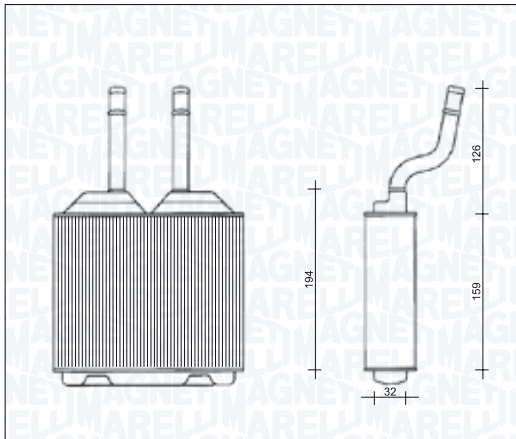

BR261 - 350218261000

OPEL COMBO B 1.2, 1.4, 1.7 D

03/93 → 09/01

OPEL CORSA B 1.0 i, 1.2 i, 1.4 i, 1.6 i, 1.7 D,
1.5 TD

03/93 →

OPEL TIGRA A ALL

09/94 →