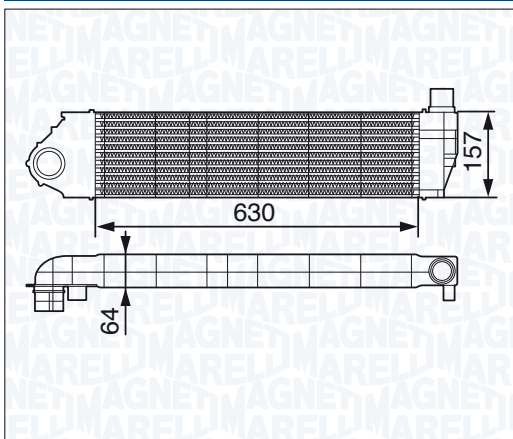

NEW

MST282 - 351319202820

RENAULT MEGANE II 1.9 dCi

05/05 →

RENAULT SCÉNIC II 1.9 dCi (JM14)

05/05 →

NEW

MST283 - 351319202830

AUDI A3 1.9 TDI

05/03 → 08

AUDI A3 1.9 TDI

09/04 → 08

SEAT ALTEA XL 1.9 TDI

10/06 →

SEAT LEON 1.9 TDI

07/05 →

SEAT TOLEDO III 1.9 TDI

10/04 →

SKODA OCTAVIA 1.9 TDI

06/04 → 12/10

SKODA SUPERB 1.9 TDI

03/08 →

VOLKSWAGEN GOLF PLUS 1.9 TDI

01/05 → 01/09

VOLKSWAGEN GOLF V 1.9 TDI

10/03 →

VOLKSWAGEN GOLF V 1.9 TDI

10/03 →

VOLKSWAGEN GOLF V 1.9 TDI 4motion

08/04 →

VOLKSWAGEN JETTA III 1.9 TDI

08/05 → 10/10

VOLKSWAGEN PASSAT 1.9 TDI

03/05 →

VOLKSWAGEN TOURAN 1.9 TDI

02/03 →