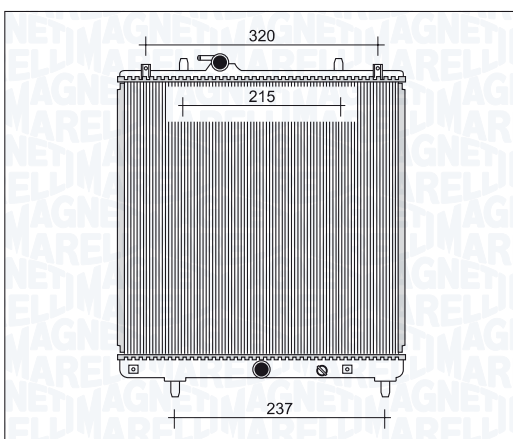

BM979 - 350213979000	<i>i</i>	
OPEL / VAUXHALL AGILA 1.0 i 12V		08/03 →
OPEL / VAUXHALL AGILA 1.2 i 16V		07/04 →