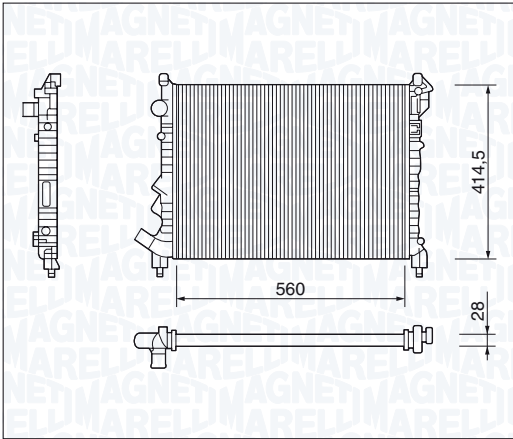

BM254 - 350213254000

RENAULT ESPACE III 2.0 i 8V	12/96 → 06/00
RENAULT LAGUNA I 1.6 i 16V	05/98 → 12/00
RENAULT LAGUNA I 1.8 GPL	09/99 → 12/00
RENAULT LAGUNA I 1.8 i 16V	09/98 → 12/00
RENAULT LAGUNA I 1.8 i 8V	01/94 → 12/00
RENAULT LAGUNA I 2.0 i 16V	08/95 → 12/00
RENAULT LAGUNA I 2.0 i 8V	01/94 → 12/00