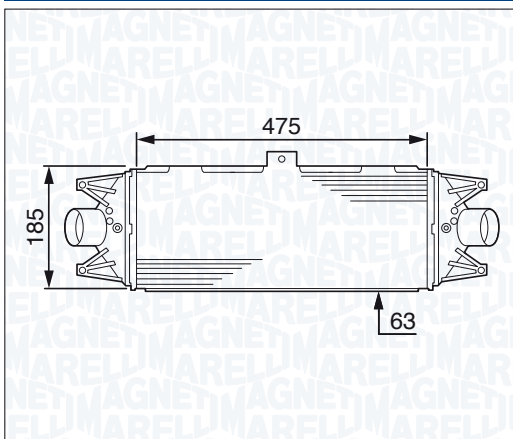

NEW MST155 - 351319201550

IVECO DAILY II S2000 TD 136hp	04 →
IVECO DAILY II S2000 TD 166hp	04 →
IVECO DAILY II TD (GAMMA S 2000)	00 →