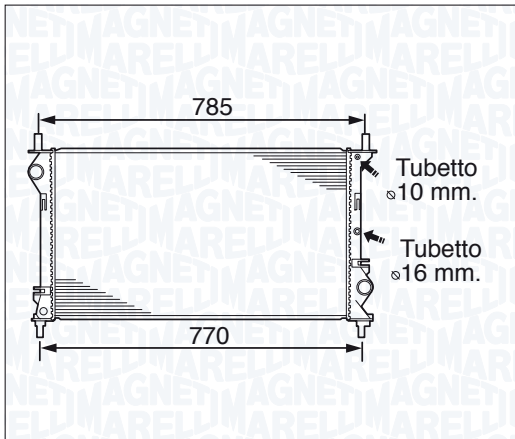

BM918 - 350213918000		

FORD TRANSIT CONNECT 1.8 Di	55 Kw- 66 Kw	09/02 →