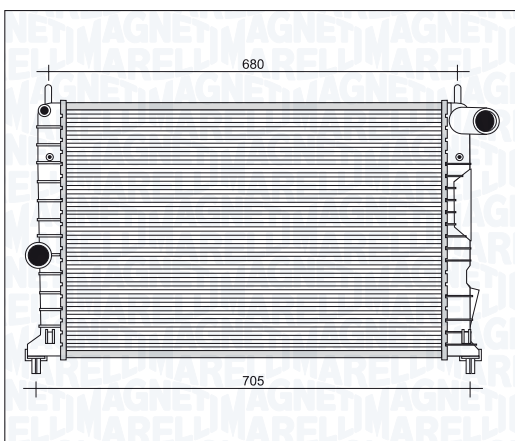

BM1150 - 350213115009	<i>i</i>	
SAAB 9-5 2.2 TiD		01 → 05
SAAB 9-5 3.0		97 → 05
SAAB 9-5 3.0 TiD		01 → 05