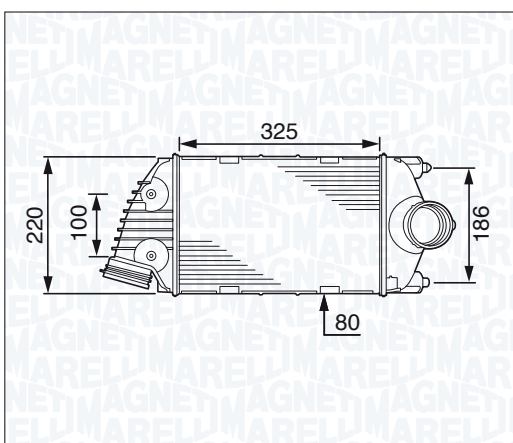

NEW

MST182 - 351319201820

PORSCHE 911 3.8 L V6 TURBO 520cv "997 TOP FL" (RIGHT)

03/09 →