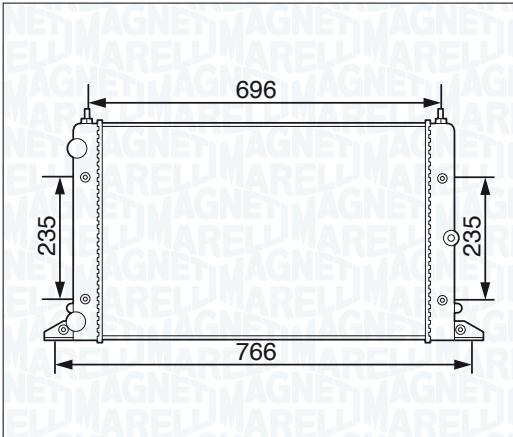

| | | |
|--|----------|---------------|
| BM1056 - 350213105600 | <i>i</i> | |
| SMART CABRIO 0.6 (S1OLA1) | | 03/00 → 01/04 |
| SMART CABRIO 0.6 (S1OLD2) | | 01/01 → 01/04 |
| SMART CITY-COUPÉ 0.6 | | 01/01 → 01/04 |
| SMART CITY-COUPÉ 0.6 (S1CLA1) | | 07/98 → 01/04 |
| SMART CITY-COUPÉ 0.6 (S1CLB1) | | 07/98 → 01/04 |
| SMART CITY-COUPÉ 0.8 CDI (S1CLC1) | | 11/99 → 01/04 |
| SMART FORTWO 0.7 (450.432) | | 01/04 → |
| SMART FORTWO 0.7 (450.433) | | 01/04 → |
| SMART FORTWO 0.8 CDI (450.400) | | 01/04 → |