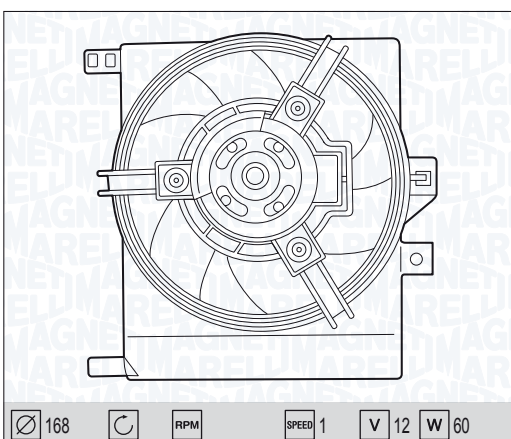

∅ 168 C RPM SPEED 1 V 12 W 60

| | | |
|---------------------------------------|---|---------|
| NEW MTC550AX - 069422550010 | | |
| SMART ROADSTER | P | 03 → |
| SMART SMART CAR | P | 02 → 07 |

NEW

MTC551A - 069422551010