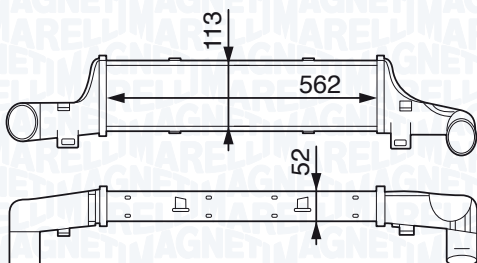

NEW

MST247 - 351319202470

BMW 3 SERIES 325 tds

05/93 → 02/98

NEW

MST248 - 351319202480

FORD SCORPIO 2.5 TD

01/92 → 07/93

FORD SCORPIO 2.5 TD

10/94 → 08/98

FORD SCORPIO 2.5 TD

01/92 → 09/94

FORD SCORPIO 2.5 TD

10/94 → 08/98

NEW

MST249 - 351319202490

OPEL/VAUXHALL ASTRA G 1.7 TD

02/98 → 08/00

OPEL/VAUXHALL ASTRA G 1.7 TD

01/99 → 04/05

NEW

MST250 - 351319202500

MERCEDES E-CLASS E 300 T Turbo-D (210.225)

12/96 → 07/99

MERCEDES E-CLASS E 300 Turbo-D (210.025)

12/96 → 07/99