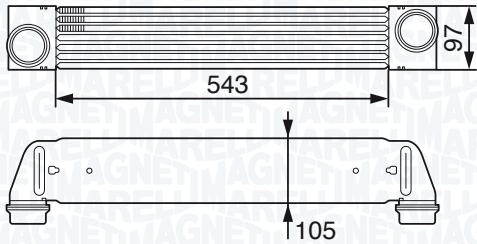

NEW

MST272 - 351319202720

BMW 5 SERIES 520d	09/05 →
BMW 5 SERIES 520d	07/05 →
BMW 5 SERIES 525d	01/07 →
BMW 5 SERIES 525xd	01/07 →
BMW 5 SERIES 530d	07/03 →
BMW 5 SERIES 530xd	07/05 →

NEW

MST273 - 351319202730