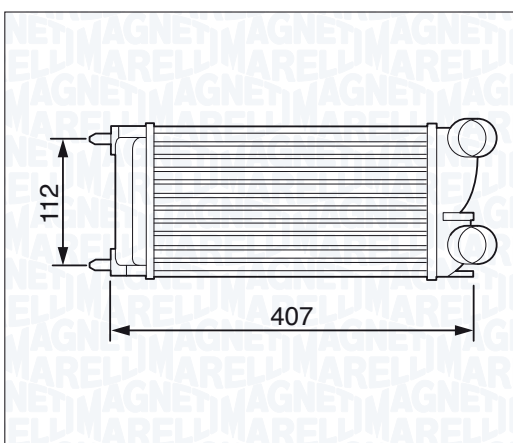

NEW

MST352 - 351319203520

CITROËN BERLINGO 1.6 Hdi 90	04/08 →
CITROËN C4 1.6 Hdi	11/04 →
CITROËN C4 1.6 Hdi	11/04 →
CITROËN C4 PICASSO 1.6 Hdi	10/06 →
PEUGEOT 308 1.6 HDiFAP	09/07 →
PEUGEOT 308 1.6 HDiFAP	09/07 →