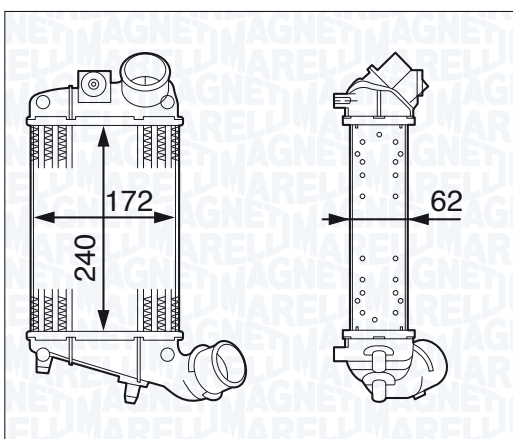

NEW

MST277 - 351319202770

ALFA ROMEO 147 (937) 1.9 JTD	06/03 →
ALFA ROMEO 147 (937) 1.9 JTD (937AXD1A)	04/01 →
ALFA ROMEO 147 (937) 1.9 JTD 16V	09/03 → 09/04
ALFA ROMEO 147 (937) 1.9 JTD 16V	10/04 →
ALFA ROMEO 147 (937) 1.9 JTD 16V	11/02 →
ALFA ROMEO 147 (937) 1.9 JTDM	10/04 →
ALFA ROMEO 147 (937) 1.9 JTDM 16V	07/05 →
ALFA ROMEO 147 (937) 1.9 JTDM 16V	06/08 →
ALFA ROMEO 147 (937) 1.9 JTDM 8V	07/05 →
ALFA ROMEO GT 1.9 JTD	11/03 →