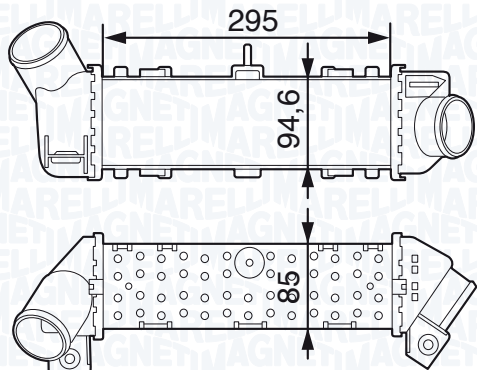

NEW

MST328 - 351319203280

BMW 3 SERIES 320d

04/98 → 09/01

BMW 3 SERIES 330d

10/99 → 02/05

BMW 3 SERIES 330xd

06/00 → 02/05