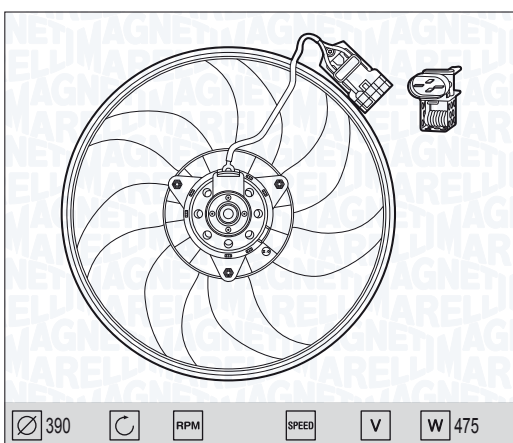

MTC567A - 069422567010			
OPEL/VAUXHALL CORSA C 1.3 CDTI			06/03 →
OPEL/VAUXHALL CORSA C 1.3 CDTI 16V			08/05 →
OPEL/VAUXHALL CORSA C 1.7 CDTI			06/03 →
OPEL/VAUXHALL TIGRA TWINTOP 1.3 CDTI			06/04 →