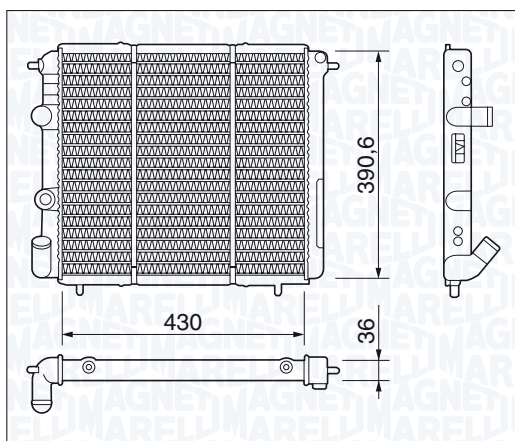

BM251 - 350213251000	<i>i</i>	
RENAULT R 19 1.4 TR / GTR / TRE		09/88 →
RENAULT TRAFIC II 1.4		03/89 → 09/91
RENAULT TRAFIC II 1.7		03/89 → 09/94