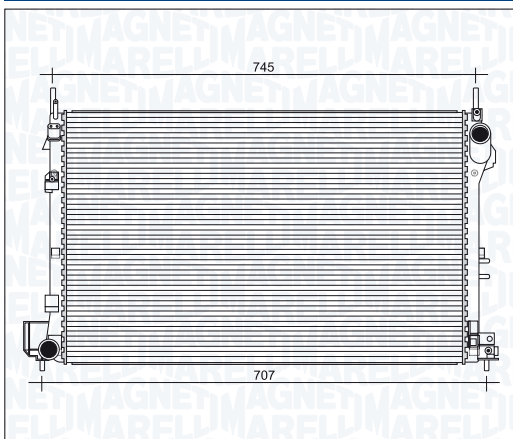

BM969 - 350213969000	<i>i</i>	
OPEL / VAUXHALL SIGNUM 2.0 Dti 16V		02/03 →
OPEL / VAUXHALL SIGNUM 2.2 DTI 16V		02/03 → 11/03
OPEL / VAUXHALL SIGNUM 2.2 i 16V		02/03 →
OPEL / VAUXHALL SIGNUM 3.2 i 24V		05/03 →
OPEL / VAUXHALL VECTRA C 2.0 Dti 16V		04/02 → 09/05
OPEL / VAUXHALL VECTRA C 2.2 DIG 16V		10/05 →
OPEL / VAUXHALL VECTRA C 2.2 DTI 16V		04/02 → 09/05
OPEL / VAUXHALL VECTRA C 2.2 i 16V		04/02 → 09/05
OPEL / VAUXHALL VECTRA C 3.2 i 24V		08/02 → 09/05