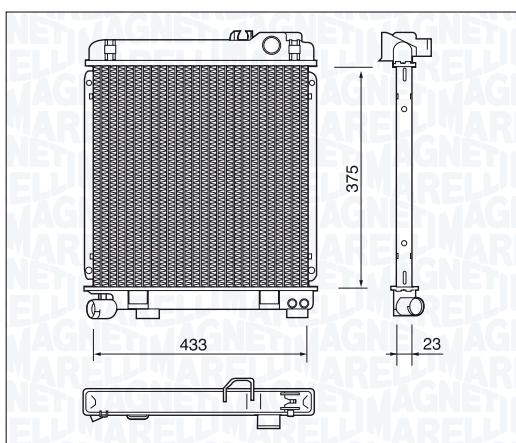

BM700 - 350213700000

BMW 3 SERIES 320i (E30)		82 → 85
BMW 3 SERIES 323i 6 CIL (E30)		82 → 85