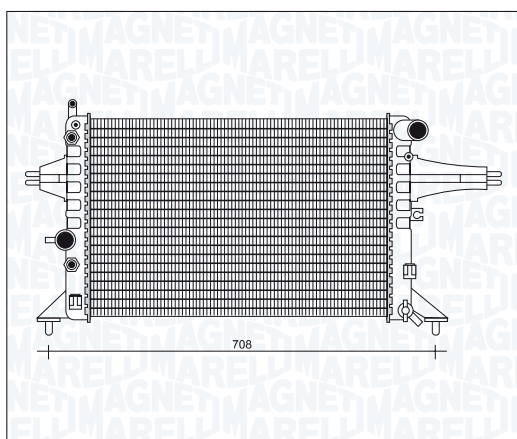

BM1120 - 350213112009	<i>i</i>	
OPEL / VAUXHALL ASTRA G 1.4		98 → 05
OPEL / VAUXHALL ASTRA G 1.6 16V		98 → 05
OPEL / VAUXHALL ASTRA G 1.6 8V		00 → 05
OPEL / VAUXHALL ASTRA G 1.8		98 → 05
OPEL / VAUXHALL ZAFIRA 1.6		99 → 05
OPEL / VAUXHALL ZAFIRA 1.8		99 → 05