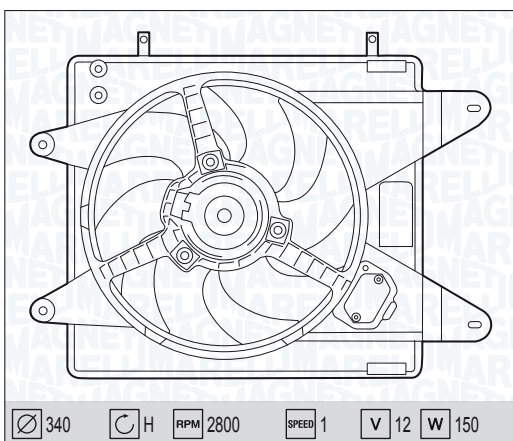

☒ 340 ☐ H ☐ RPM 2800 ☐ SPEED 1 ☐ V 12 ☐ W 150

MTC004AX - 069422004010

FIAT MAREA 1.6 16V

09/96 → 06/98