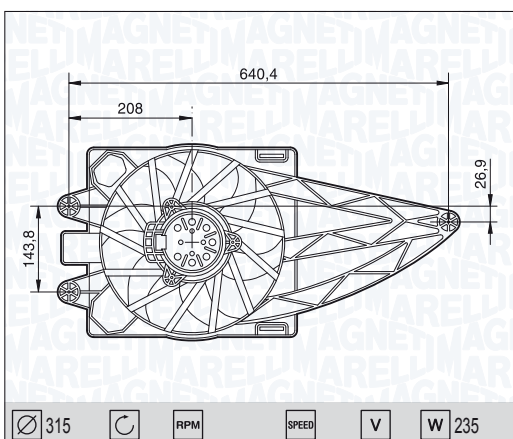

∅ 315 C RPM SPEED V W 235

NEW

MTC483AX - 069422483010

FIAT PANDA III 1.3 MJET (169)

09/03

FIAT PANDA III 1.3 MJET 4X4 (169)

10/04