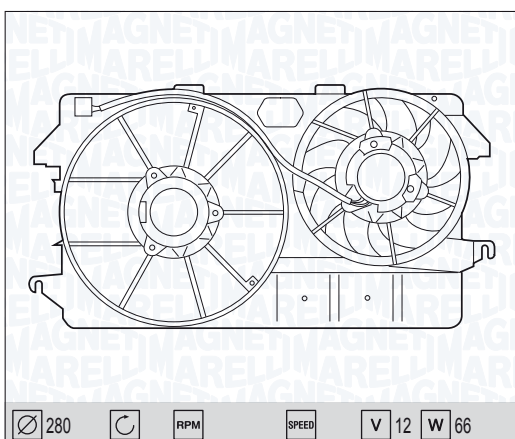

MTC321AX - 069422321010

FORD TRANSIT CONNECT 1.8 TDCI

09/02 →

FORD TRANSIT CONNECT 1.8 Tddi

09/02 →