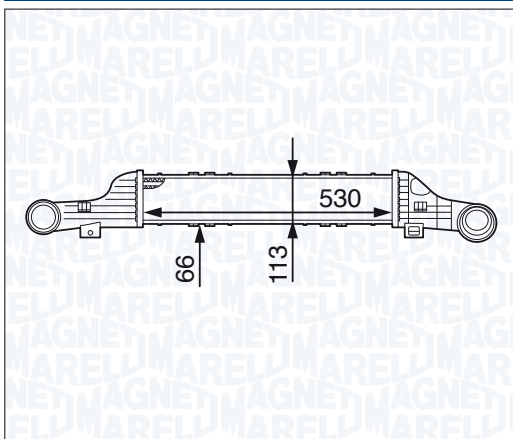

NEW

MST221 - 351319202210

MERCEDES E-CLASS E 320 CDI (210.026)

07/99 → 03/02

MERCEDES E-CLASS E 320 T CDI (210.226)

03/97 → 07/99