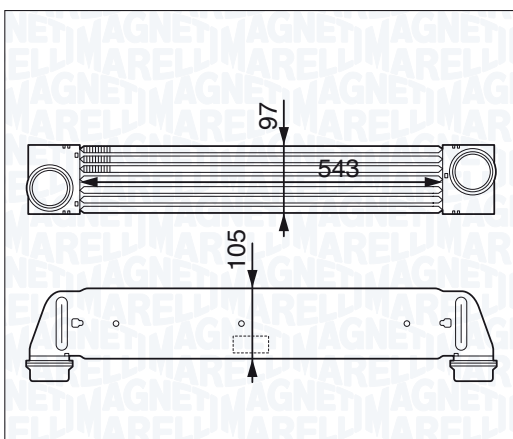

NEW

MST237 - 351319202370

BMW 5 SERIES 525d	06/04 →
BMW 5 SERIES 525d	01/07 →
BMW 5 SERIES 525d	12/04 →
BMW 5 SERIES 530d	07/03 →