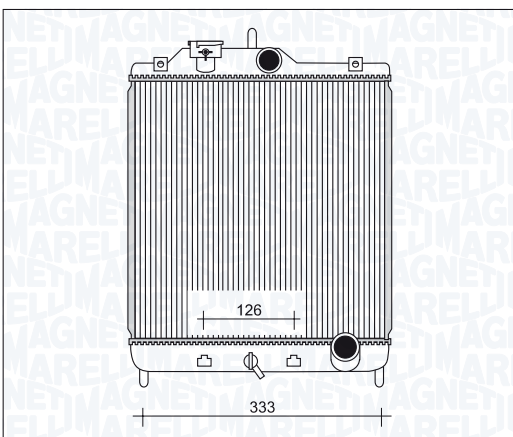

BM927 - 350213927000	<i>i</i>	
HONDA CIVIC IV 1.3 DX	EWOC	09/91 → 09/95
HONDA CIVIC IV 1.5 i 16V / DX / LS	EWOC	09/91 → 09/95
HONDA CIVIC IV 1.6 i 16V / ESi / Vetec	EWOC	09/91 → 09/95
HONDA CIVIC IV 1.6 i 16V / RTSi / 4W.D. / Vetec	EWOC	09/91 → 09/95
HONDA CIVIC V 1.4 i		09/95 →
HONDA CIVIC V 1.5 i 16V / Vei / Vetec		09/95 →
HONDA CRX II 1.6 i 16V / ESi / Vetec	EWOC	09/91 → 11/93