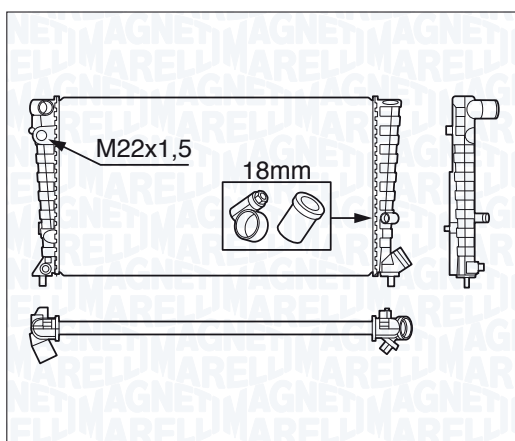

BM1183 - 350213118300	<i>i</i>	
CITROËN BERLINGO 1.8 D (W/ QUICK CONNECTION)		97 →
CITROËN BERLINGO 1.9 D (W/ QUICK CONNECTION)		97 →
CITROËN XSARA 1.7 (W/ QUICK CONNECTION)		97 →
CITROËN XSARA 1.9D (W/ QUICK CONNECTION)		97 →
CITROËN XSARA 1.9SD (W/ QUICK CONNECTION)		97 →
CITROËN XSARA 1.9 TD (W/ QUICK CONNECTION)		97 →
CITROËN ZX 1.8 (W/ QUICK CONNECTION)		97 →
CITROËN ZX 1.9 D (W/ QUICK CONNECTION)		97 →
CITROËN ZX 1.9 TD (W/ QUICK CONNECTION)		97 →
PEUGEOT 306 1.8 D (W/ QUICK CONNECTION)		97 →
PEUGEOT 306 1.9 D (W/ QUICK CONNECTION)		97 →
PEUGEOT 306 1.9 TD (W/ QUICK CONNECTION)		04/97 →
PEUGEOT 306 2.0 XSI (W/ QUICK CONNECTION)		96 →
PEUGEOT PARTNER 1.8 D (W/ QUICK CONNECTION)		97 →
PEUGEOT PARTNER 1.9 D (W/ QUICK CONNECTION)		97 →