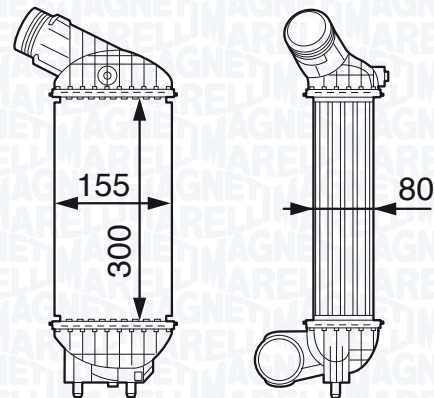

NEW

MST279 - 351319202790

CITROËN C4 Grand Picasso 2.0 HDi	10/06 →
CITROËN C4 PICASSO 2.0 HDi	02/07 →
PEUGEOT 308 2.0 HDi	09/07 →
PEUGEOT 3008 2.0 HDi	06/09 →
PEUGEOT 5008 2.0 HDi	06/09 →