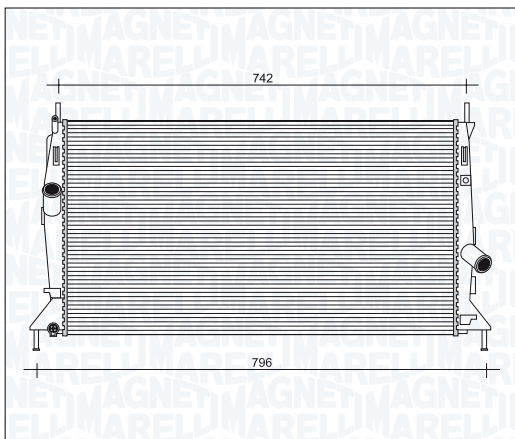

BM920 - 350213920000		

FORD FOCUS II 1.6 TDCi		01/05 →
FORD FOCUS II 1.6 TDCi		11/04 →
FORD FOCUS II 1.8 TDCi		01/05 →
FORD FOCUS II 2.0 TDCi		02/08 →
FORD FOCUS II 2.0 TDCi		11/04 →
FORD FOCUS II 2.0 TDCi		10/06 →
FORD FOCUS C-MAX 1.6 TDCi		02/05 → 03/07
FORD FOCUS C-MAX 1.6 TDCi		10/03 → 03/07
FORD FOCUS C-MAX 1.8 TDCi		01/05 → 03/07
FORD FOCUS C-MAX 2.0 TDCi		10/03 → 03/07
MAZDA 3 1.6 DI Turbo		06/04 →
MAZDA 3 2.0 MZR-CD		12/06 →
VOLVO C30 1.6 D		10/06 →
VOLVO C30 2.0 D		10/06 →
VOLVO S40 II 1.6 D		01/05 →
VOLVO S40 II 2.0 D		01/04 →
VOLVO V50 1.6 D		01/05 →
VOLVO V50 2.0 D		04/04 →