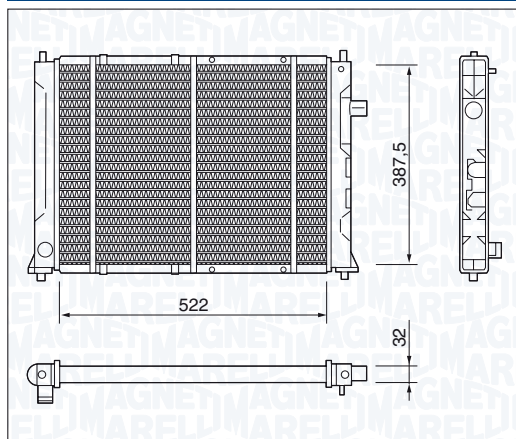

BM802 - 350213802000	<i>i</i>	
AUSTIN/ROVER 45 1.4i 16v (WITH CAP)		99 →
AUSTIN/ROVER 45 1.6 (WITH CAP)		95 →
AUSTIN/ROVER 45 2.0 (WITH CAP)		95 →
AUSTIN/ROVER 200 1.4 (WITH CAP)		93 → 95
AUSTIN/ROVER 200 1.6 (WITH CAP)		93 → 95
AUSTIN/ROVER 200 2.0 (WITH CAP)		93 → 95
AUSTIN/ROVER 400 1.4		93 → 09/95
AUSTIN/ROVER 400 1.6		09/95 →
AUSTIN/ROVER 400 1.6 (WITH CAP)		09/95 → 00
AUSTIN/ROVER 400 2.0		09/95 →
AUSTIN/ROVER 400 2.0 (WITH CAP)		09/95 → 00

BM803 - 350213803000	<i>i</i>	
AUDI A3 1.6	+RV	08/00 →
AUDI A3 1.6	+RV	09/96 → 08/00
AUDI A3 1.8	+RV	09/96 →
AUDI A3 1.8 T	+RV	12/96 →
AUDI A3 1.8 T	+RV	12/98 →
AUDI A3 1.8 T quattro	+RV	10/98 →
AUDI A3 1.8 T quattro	+RV	12/96 →
AUDI A3 1.9 TDI	+RV	08/00 →
AUDI A3 1.9 TDI	+RV	09/96 → 07/01
AUDI A3 1.9 TDI	+RV	10/00 →
AUDI A3 1.9 TDI quattro	+RV	08/00 →
AUDI A3 S3 quattro	+RV	03/99 →
AUDI TT 1.8 T	+RV	10/98 → 06/06
AUDI TT 1.8 T quattro	+RV	10/98 → 06/06
SEAT LEON 1.4 16V	+RV	11/99 → 06/06
SEAT LEON 1.6	+RV	11/99 → 06/06
SEAT LEON 1.6 16 V	+RV	09/00 → 06/06
SEAT LEON 1.8 20V	+RV	11/99 → 06/06
SEAT LEON 1.8 20V T	+RV	11/99 → 06/06
SEAT LEON 1.8 20V T 4	+RV	11/99 → 06/06
SEAT LEON 1.9 SDI	+RV	11/99 → 06/06
SEAT LEON 1.9 TDI	+RV	11/99 → 06/06
SEAT TOLEDO II 1.4 16V	+RV	07/99 → 05/06
SEAT TOLEDO II 1.6	+RV	04/99 → 09/00
SEAT TOLEDO II 1.6 16V	+RV	09/00 → 05/06
SEAT TOLEDO II 1.8 20V	+RV	04/99 → 05/06
SEAT TOLEDO II 1.8 20VT	+RV	05/01 → 05/06
SEAT TOLEDO II 1.9 TDI	+RV	04/99 → 05/06
SEAT TOLEDO II 2.3 V5	+RV	04/99 → 05/01
SKODA OCTAVIA 1.4	+RV	04/99 →
SKODA OCTAVIA 1.4 16V	+RV	09/00 →
SKODA OCTAVIA 1.4 (1Z3)	+RV	05/04 → 05/06
SKODA OCTAVIA 1.6	+RV	02/97 →