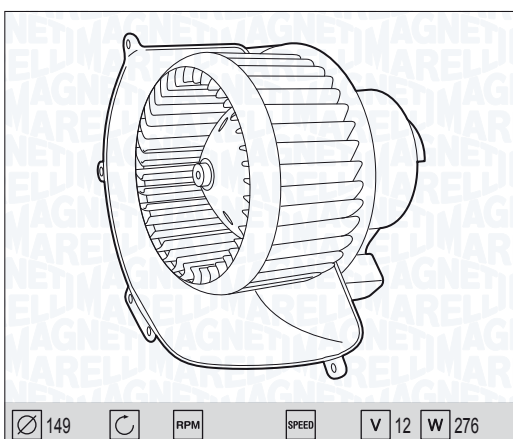

NEW MTC466AX - 069422466010		<i>i</i>	
OPEL/VAUXHALL ASTRA G	1.2i	-RH	98 → 04
OPEL/VAUXHALL ASTRA G	1.4i	-RH	98 → 04
OPEL/VAUXHALL ASTRA G	1.6i	-RH	98 → 04
OPEL/VAUXHALL ASTRA G	1.7DT	-RH	98 → 04
OPEL/VAUXHALL ASTRA G	1.8i	-RH	98 → 04
OPEL/VAUXHALL ASTRA G	2.0DT	-RH	98 → 04
OPEL/VAUXHALL ASTRA G	2.0TD	-RH	98 → 04
OPEL/VAUXHALL ASTRA H	ALL	-RH