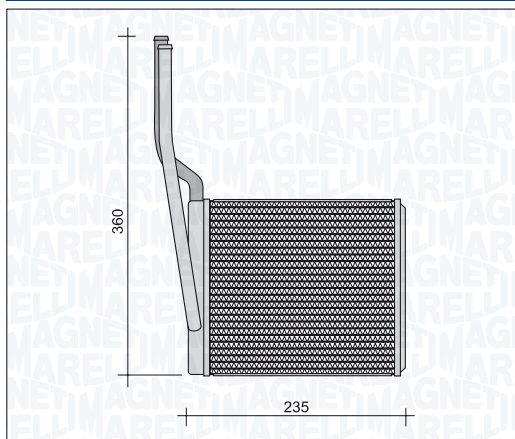

BR257 - 350218257000	<i>i</i>	
FORD FOCUS 1.4 16V		10/98 → 11/04
FORD FOCUS 1.6 16V		10/98 → 11/04
FORD FOCUS 1.8 16V		10/98 → 11/04
FORD FOCUS 1.8 DI / TDDi		10/98 → 11/04
FORD FOCUS 1.8 TDCi		10/98 → 11/04
FORD FOCUS 1.8 Turbo DI / TDDi		10/98 → 11/04
FORD FOCUS 2.0 16V		10/98 → 11/04
FORD FOCUS RS		10/98 → 11/04
FORD FOCUS ST170		10/98 → 11/04
FORD TRANSIT CONNECT 1.8 16V		06/02 →
FORD TRANSIT CONNECT 1.8 DI		06/02 →
FORD TRANSIT CONNECT 1.8 TDCi		06/02 →