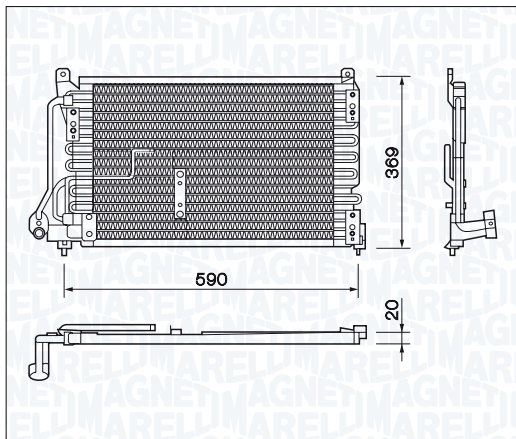

BC209 - 350203209000		
OPEL/VAUXHALL CALIBRA ALL	PF	90 → 98
OPEL/VAUXHALL VECTRAA 1.4/1.6/1.8/2.0/2.5	PF	93 → 95
90508122"		
OPEL/VAUXHALL VECTRA A 1.7 Diesel	PF	93 → 95
90508122"