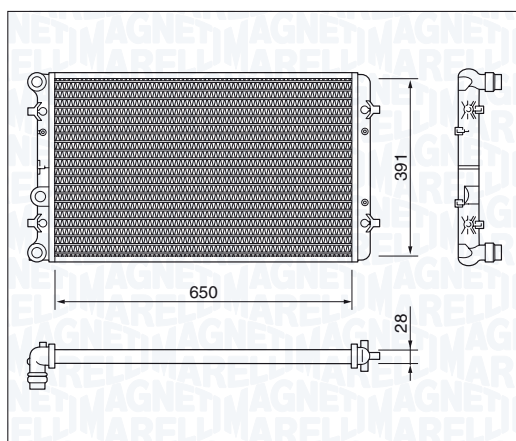

BM802 - 350213802000	<i>i</i>	
AUSTIN/ROVER 45 1.4i 16v (WITH CAP)		99 →
AUSTIN/ROVER 45 1.6 (WITH CAP)		95 →
AUSTIN/ROVER 45 2.0 (WITH CAP)		95 →
AUSTIN/ROVER 200 1.4 (WITH CAP)		93 → 95
AUSTIN/ROVER 200 1.6 (WITH CAP)		93 → 95
AUSTIN/ROVER 200 2.0 (WITH CAP)		93 → 95
AUSTIN/ROVER 400 1.4		93 → 09/95
AUSTIN/ROVER 400 1.6		09/95 →
AUSTIN/ROVER 400 1.6 (WITH CAP)		09/95 → 00
AUSTIN/ROVER 400 2.0		09/95 →
AUSTIN/ROVER 400 2.0 (WITH CAP)		09/95 → 00

BM803 - 350213803000	<i>i</i>	
AUDI A3 1.6	+RV	08/00 →
AUDI A3 1.6	+RV	09/96 → 08/00
AUDI A3 1.8	+RV	09/96 →
AUDI A3 1.8 T	+RV	12/96 →
AUDI A3 1.8 T	+RV	12/98 →
AUDI A3 1.8 T quattro	+RV	10/98 →
AUDI A3 1.8 T quattro	+RV	12/96 →
AUDI A3 1.9 TDI	+RV	08/00 →
AUDI A3 1.9 TDI	+RV	09/96 → 07/01
AUDI A3 1.9 TDI	+RV	10/00 →
AUDI A3 1.9 TDI quattro	+RV	08/00 →
AUDI A3 S3 quattro	+RV	03/99 →
AUDI TT 1.8 T	+RV	10/98 → 06/06
AUDI TT 1.8 T quattro	+RV	10/98 → 06/06
SEAT LEON 1.4 16V	+RV	11/99 → 06/06
SEAT LEON 1.6	+RV	11/99 → 06/06
SEAT LEON 1.6 16 V	+RV	09/00 → 06/06
SEAT LEON 1.8 20V	+RV	11/99 → 06/06
SEAT LEON 1.8 20V T	+RV	11/99 → 06/06
SEAT LEON 1.8 20V T 4	+RV	11/99 → 06/06
SEAT LEON 1.9 SDI	+RV	11/99 → 06/06
SEAT LEON 1.9 TDI	+RV	11/99 → 06/06
SEAT TOLEDO II 1.4 16V	+RV	07/99 → 05/06
SEAT TOLEDO II 1.6	+RV	04/99 → 09/00
SEAT TOLEDO II 1.6 16V	+RV	09/00 → 05/06
SEAT TOLEDO II 1.8 20V	+RV	04/99 → 05/06
SEAT TOLEDO II 1.8 20VT	+RV	05/01 → 05/06
SEAT TOLEDO II 1.9 TDI	+RV	04/99 → 05/06
SEAT TOLEDO II 2.3 V5	+RV	04/99 → 05/01
SKODA OCTAVIA 1.4	+RV	04/99 →
SKODA OCTAVIA 1.4 16V	+RV	09/00 →
SKODA OCTAVIA 1.4 (1Z3)	+RV	05/04 → 05/06
SKODA OCTAVIA 1.6	+RV	02/97 →