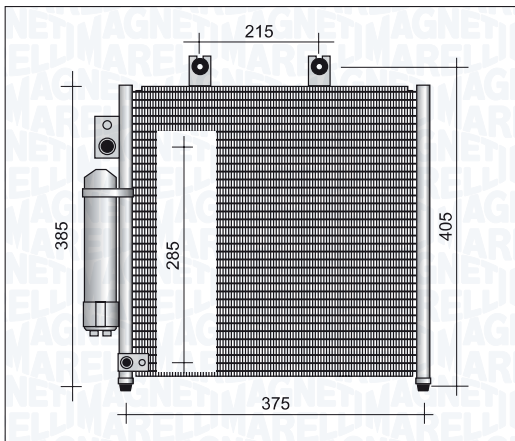

BC250 - 350203250000		
OPEL/VAUXHALL AGILA 1.0 12V		09/00 → 08/03