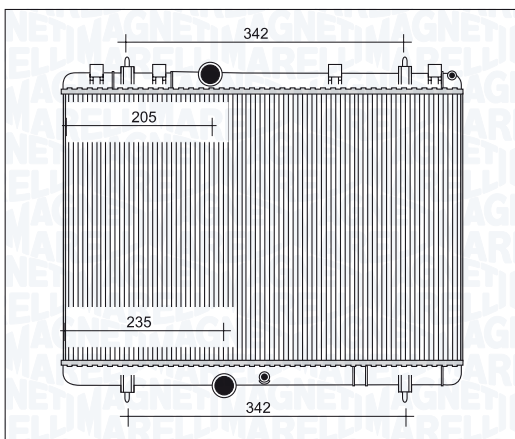

BM877 - 350213877000	<i>i</i>	
CITROËN C4 2.0 16V		11/04 →
CITROËN XSARA 2.0 HDi 109		05/01 → 03/05
PEUGEOT 307 2.0 16V		06/05 →
PEUGEOT 307 2.0 HDi 90		08/00 →
PEUGEOT 307 2.0 HDi 110		08/00 →