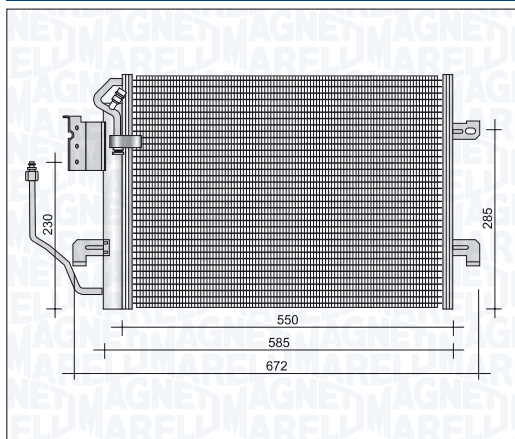

BC261 - 350203261000	<i>i</i>	
MERCEDES A-CLASS 1.4		09/98 →
MERCEDES A-CLASS 1.6		09/98 →
MERCEDES A-CLASS 1.6 Cdi		09/98 →
MERCEDES A-CLASS 1.7 Cdi		09/98 →