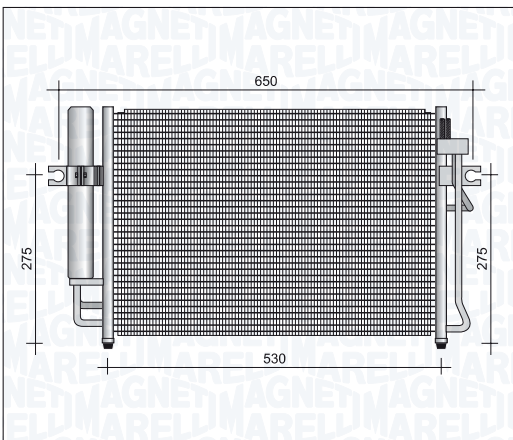

| | | |
|------------------------------|--|---------|
| BC355 - 350203355000 | | |
| MAZDA 3 1.4 16V | | 10/03 → |
| MAZDA 3 1.6 16V | | 10/03 → |
| MAZDA 3 2.0 16V | | 10/03 → |
| MAZDA 3 2.3 16V | | 10/03 → |
| MAZDA 5 1.8 MZR 16V | | 03/05 → |
| MAZDA 5 2.0 MZ CD 16V | | 03/05 → |
| MAZDA 5 2.0 MZR 16V | | 03/05 → |