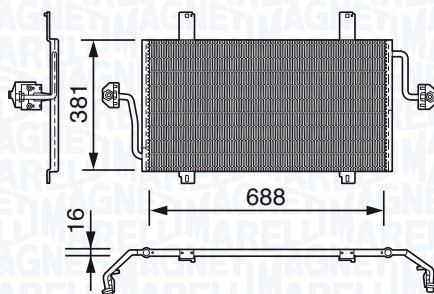

NEW

BC652 - 350203652000

OPEL/VAUXHALL MOVANO 2.5 D		11/99 → 11/03
RENAULT MASTER IV 2.5 D		07/08 →