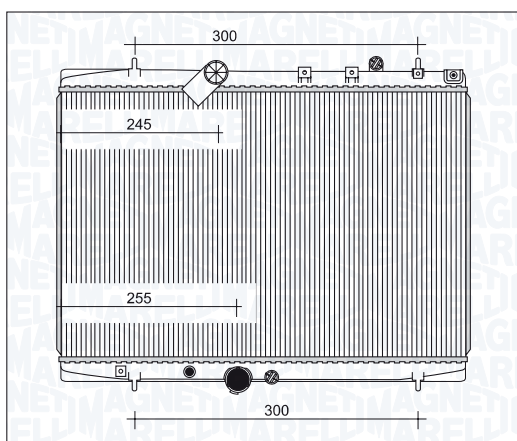

BM987 - 350213987000	<i>i</i>	
CITROËN C5 2.2 Hdi		03/01 → 08/04