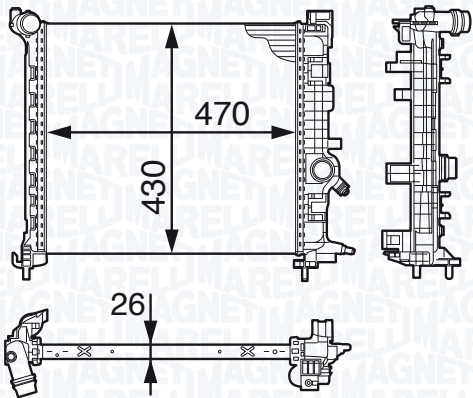

NEW

BM1435 - 350213143500

OPEL / VAUXHALL MERIVA B 1.7 CDTI

06/10 →