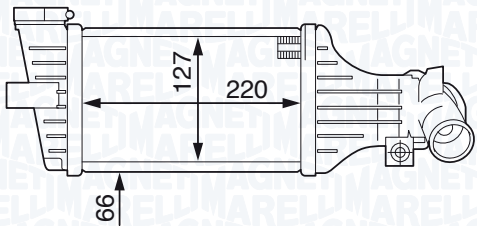

OPEL/VAUXHALL ASTRA G 2.0 DTI 16V	08/99 → 01/05
OPEL/VAUXHALL ASTRA G 2.2 DTI	09/02 → 10/05
OPEL/VAUXHALL ZAFIRA 2.0 DTI 16V	09/00 → 06/05
OPEL/VAUXHALL ZAFIRA 2.2 DTI 16V	01/02 → 06/05

NEW

MST194 - 351319201940