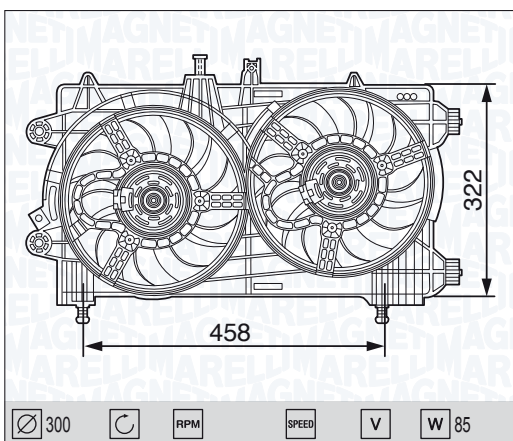

∅ 300 C RPM SPEED V W 85

NEW

MTC481AX - 069422481010

FIAT PANDA III 1.1 (169)

09/03 →

FIAT PANDA III 1.2 (169)

09/03 →

FIAT PANDA III 1.2 4X4 (169)

10/04 →