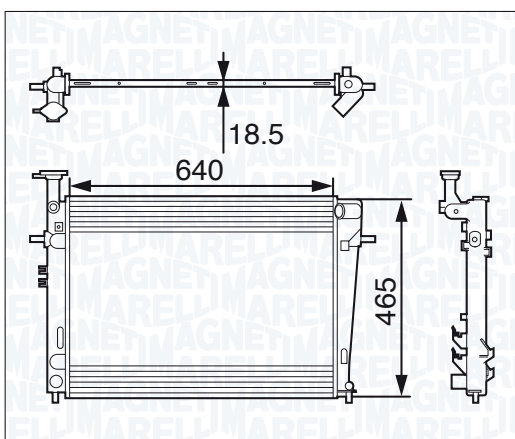

BM1274 - 350213127400

KIA SPORTAGE 2.0 16V 4WD	09/04 →
KIA SPORTAGE 2.0 CRDi / 2.0 CRDi AWD	07/10 →
KIA SPORTAGE 2.0 CVVT / 2.0 CVVT AWD	07/10 →
KIA SPORTAGE 2.0 i 16V	09/04 →