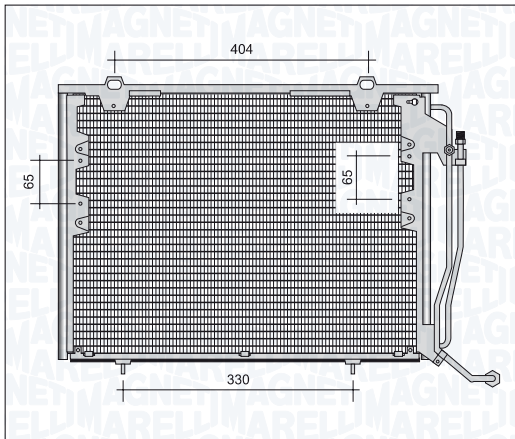

| | | |
|-----------------------|----|---------|
| BC483 - 350203483000 | | |
| TOYOTA AVENSIS L.H.D. | PF | 98 → 00 |

| | | |
|----------------------|------|---------|
| BC484 - 350203484000 | | |
| HONDA CR-V 2.0 | SERP | 97 → 02 |
| HONDA INTEGRA 1.8 | SERP | 93 → 97 |
| HONDA INTEGRA 1.8 | SERP | 97 → 00 |