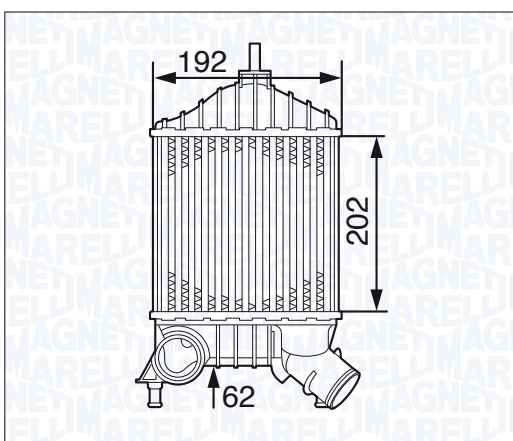

NEW

MST276 - 351319202760

FIAT PUNTO 1.9 JTD	10/01 →
FIAT PUNTO 1.9 JTD	06/03 →
FIAT PUNTO 1.9 JTD 80 (188.237, .257, .337, .357)	09/99 →