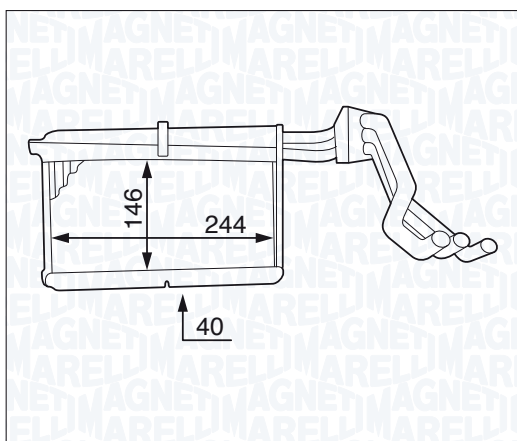

NEW BR353 - 350218353000			
BMW 5 SERIES	518 g	MF	11/91 → 01/97
BMW 5 SERIES	518 i	MF	12/87 → 11/95
BMW 5 SERIES	518 i	MF	11/91 → 01/97
BMW 5 SERIES	520 i	MF	12/87 → 01/97
BMW 5 SERIES	520 i 24V	MF	12/87 → 11/95
BMW 5 SERIES	524 td	MF	12/87 → 11/95
BMW 5 SERIES	525 i	MF	12/87 → 01/97
BMW 5 SERIES	525 i 24V	MF	12/87 → 11/95
BMW 5 SERIES	525 i X	MF	11/91 → 01/97
BMW 5 SERIES	525 i X 24V	MF	12/87 → 11/95
BMW 5 SERIES	525 td	MF	12/87 → 11/95
BMW 5 SERIES	525 td	MF	11/91 → 01/97
BMW 5 SERIES	525 tds	MF	12/87 → 01/97
BMW 5 SERIES	530 i	MF	12/87 → 11/95
BMW 5 SERIES	530 i V8	MF	12/87 → 01/97
BMW 5 SERIES	535 i	MF	12/87 → 11/95
BMW 5 SERIES	540 i	MF	11/91 → 01/97
BMW 5 SERIES	540 i V8	MF	12/87 → 11/95
BMW 5 SERIES	M5 3.6	MF	12/87 → 11/95
BMW 5 SERIES	M5 3.6 KAT	MF	12/87 → 11/95
BMW 5 SERIES	M5 3.8	MF	12/87 → 11/95
BMW 5 SERIES	M5 3.8	MF	11/91 → 01/97
BMW 7 SERIES	730 i,iL	MF	09/86 → 09/94
BMW 7 SERIES	730 i,iL V8	MF	09/86 → 09/94
BMW 7 SERIES	735 i,iL	MF	09/86 → 09/94
BMW 7 SERIES	740 i,iL V8	MF	09/86 → 09/94