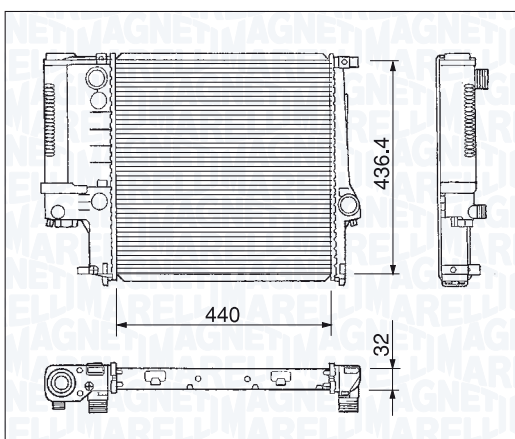

BM218 - 350213218000	<i>i</i>	
BMW 3 SERIES 316i (M40) - HD		88 → 91
BMW 3 SERIES 316i (M40) Sedan/Touring - HD		91 →
BMW 3 SERIES 316i, 318i (M40, M42, M43)		90 → 99
BMW 3 SERIES 316i, 318i Compact 16V		94 → 01
BMW 3 SERIES 318i (M40) - HD		87 → 91
BMW 3 SERIES 318i (M40) - HD		90 →
BMW 3 SERIES 320i, 325i (M50)		89 → 01
BMW Z3 1.8i		95 → 98
BMW Z4 1.9i 8V - 16V		98 → 02