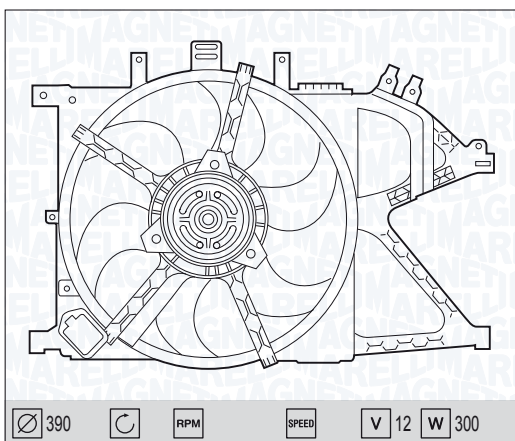

MTC331AX - 069422331010	<i>i</i>	
OPEL/VAUXHALL CORSA C 1.4 16V		09/00 →
OPEL/VAUXHALL CORSA C 1.6 16V		09/00 →