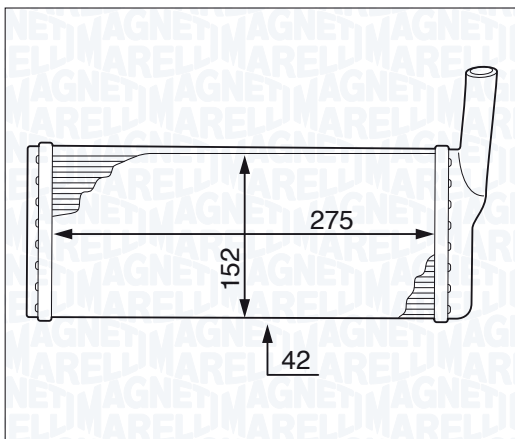

| NEW BR345 - 350218345000 | <i>i</i> | |
|------------------------------------|----------|---------------|
| OPEL MERIVA 1.3 CDTI | QH | 05/03 → 05/10 |
| OPEL MERIVA 1.4 16V Twinport | QH | 05/03 → 05/10 |
| OPEL MERIVA 1.6 | QH | 05/03 → 05/10 |
| OPEL MERIVA 1.6 16V | QH | 05/03 → 05/10 |
| OPEL MERIVA 1.6 Turbo | QH | 05/03 → 05/10 |
| OPEL MERIVA 1.7 CDTI | QH | 05/03 → 05/10 |
| OPEL MERIVA 1.7 DTI | QH | 05/03 → 05/10 |
| OPEL MERIVA 1.8 | QH | 05/03 → 05/10 |