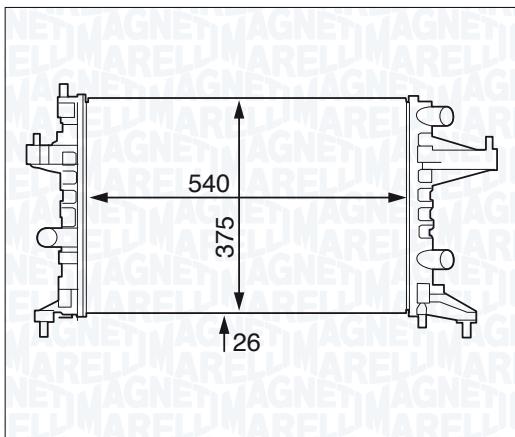

BM829 - 350213829000		
OPEL / VAUXHALL COMBO 1.4		10/04 →
OPEL / VAUXHALL COMBO 1.4 16V		08/05 →
OPEL / VAUXHALL CORSA C 1.0		09/00 →
OPEL / VAUXHALL CORSA C 1.2		09/00 →
OPEL / VAUXHALL CORSA C 1.2		07/05 →
OPEL / VAUXHALL CORSA C 1.2 16V		09/00 →
OPEL / VAUXHALL CORSA C 1.2 Twinport		07/04 →
OPEL / VAUXHALL CORSA C 1.4 Twinport		06/03 →
OPEL / VAUXHALL TIGRA TWINTOP 1.4		06/04 →