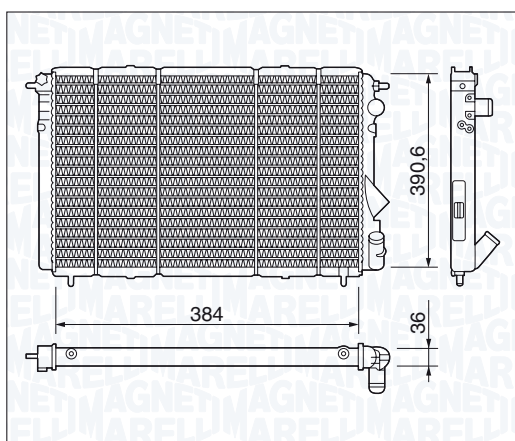

BM252 - 350213252000	<i>i</i>	
RENAULT ESPACE II 2.0 i / 4X4		04/91 → 12/96
RENAULT ESPACE II 2.1 Turbodiesel		04/91 → 12/96
RENAULT ESPACE II 2.2 i / 4X4		04/91 → 12/96