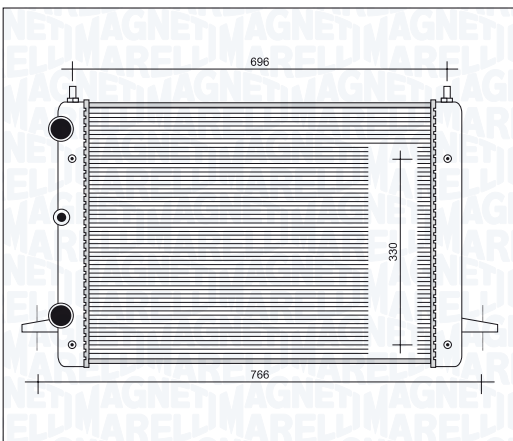

BM1048 - 350213104800		
FORD GALAXY 2.3 16V		97 → 06
FORD GALAXY 2.3 4X4		96 → 00
FORD GALAXY 2.8 i V6		95 → 00