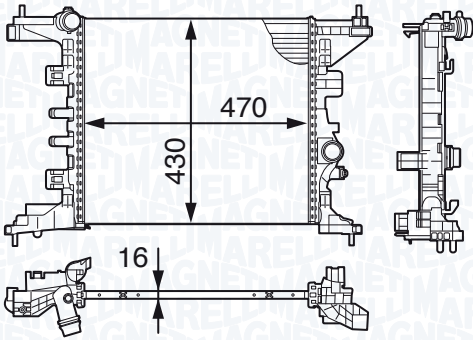

NEW

BM1432 - 350213143200

OPEL / VAUXHALL MERIVA B 1.4

06/10 →

NEW

BM1433 - 350213143300

OPEL / VAUXHALL MERIVA B 1.4

06/10 →