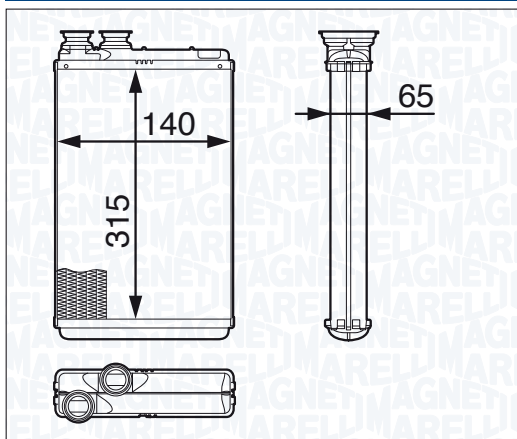

NEW

BR339 - 350218339000

CITROËN C5 1.6 HDi	02/08 →
CITROËN C5 1.8 16V	02/08 →
CITROËN C5 2.0 16V	02/08 →
CITROËN C5 2.0 16V BioFlex	02/08 →
CITROËN C5 2.0 HDi 165	02/08 →
CITROËN C5 2.2 HDi	02/08 →
CITROËN C5 3.0	02/08 →
CITROËN C5 3.0 HDi 240	02/08 →
CITROËN C5 3.0 V6	02/08 →
CITROËN C6 2.2 HDi	09/05 →
CITROËN C6 2.7 HDi	09/05 →
CITROËN C6 3.0 HDi	09/05 →
CITROËN C6 3.0 V6	09/05 →
PEUGEOT 407 1.6 HDi 110	05/04 →
PEUGEOT 407 1.8 16V	05/04 →
PEUGEOT 407 2.0	05/04 →
PEUGEOT 407 2.0 16V	05/04 →
PEUGEOT 407 2.0 HDi	05/04 →
PEUGEOT 407 2.0 HDi 135	05/04 →
PEUGEOT 407 2.2	05/04 →
PEUGEOT 407 2.2 16V	05/04 →
PEUGEOT 407 2.2 HDi	05/04 →
PEUGEOT 407 2.2 HDi 170	05/04 →
PEUGEOT 407 2.7 HDi	05/04 →
PEUGEOT 407 3.0	05/04 →
PEUGEOT 407 3.0 HDi	10/05 →
PEUGEOT 407 3.0 V6	10/05 →