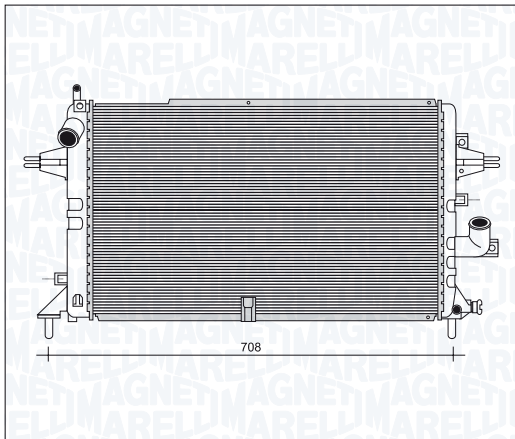

BM980 - 350213980000	<i>i</i>	
OPEL / VAUXHALL ASTRA H 1.3 CDTi		→ 11/09
OPEL / VAUXHALL ASTRA H 1.7 CDTi		→ 11/09
OPEL / VAUXHALL ASTRA H 1.9 CDTi		→ 11/09
OPEL / VAUXHALL ASTRA H 2.0 Turbo		→ 11/09