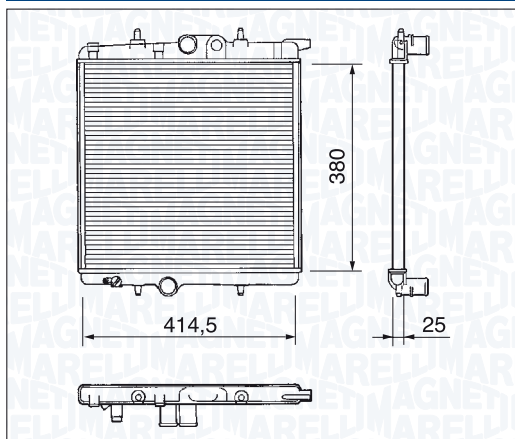

BM250 - 350213250000	<i>i</i>	
PEUGEOT 206 1.1i		09/98 →
PEUGEOT 206 1.4i		09/98 →
PEUGEOT 206 1.6		09/98 →