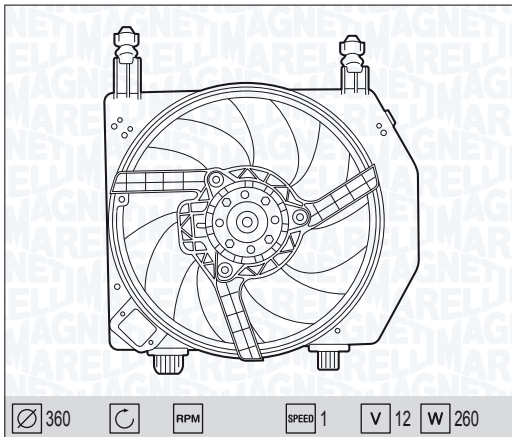

∅ 360 C RPM SPEED 1 V 12 W 260

MTC399AX - 069422399010

FORD FIESTA D

P

95 →