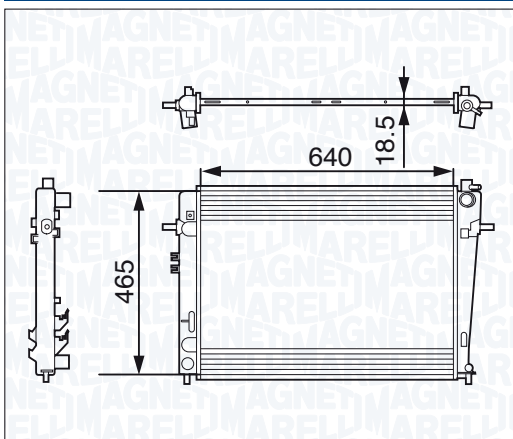

BM1275 - 350213127500	<i>i</i>	
HYUNDAI TUCSON 2.0 CRDi (JM)		08/04 →