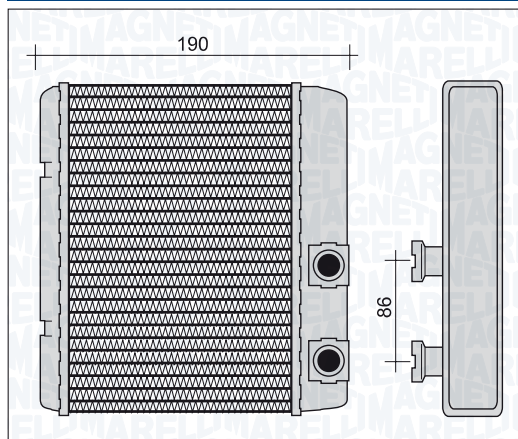

BR252 - 350218252000

BMW 3 SERIES 318 i		98 → 01
BMW 3 SERIES 328 i		98 → 00
BMW 3 SERIES 318 Ci		99 → 01
BMW 3 SERIES 328 Ci		99 → 00
BMW 3 SERIES TOURING (E46) 318 i		99 → 01
BMW 3 SERIES TOURING (E46) 328 i		99 → 00