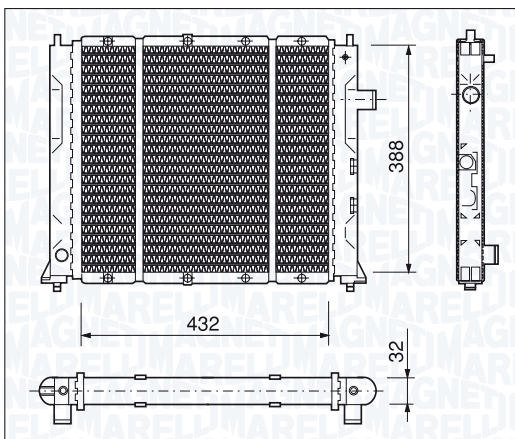

BM762 - 350213762000	<i>i</i>	
AUSTIN/ROVER 25 1.1i 8v		07/99 →
AUSTIN/ROVER 25 1.4		07/99 →
AUSTIN/ROVER 25 1.6		07/99 →
AUSTIN/ROVER 25 1.8		07/99 →
AUSTIN/ROVER 200 1.4 (WITH CAP)		09/95 → 00
AUSTIN/ROVER 200 1.4 16v GSi		93 → 95
AUSTIN/ROVER 200 1.6 (WITH CAP)		09/95 → 00
AUSTIN/ROVER 214 1.4i 16v		93 → 95
AUSTIN/ROVER 216 GSi		93 →
AUSTIN/ROVER 400 1.4 (WITH CAP)		09/95 → 00
AUSTIN/ROVER 400 1.4 16v GSi		93 → 95
AUSTIN/ROVER 400 1.6 (WITH CAP)		09/95 → 00
AUSTIN/ROVER 414 GSi/Si		93 →