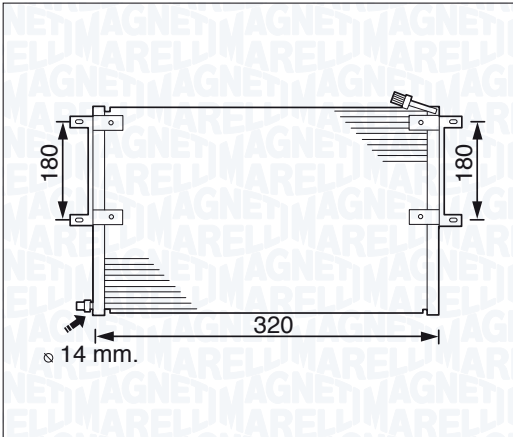

BC236 - 350203236000	<i>i</i>	
SEAT CORDOBA I ALL		11/93 → 05/96
SEAT CORDOBA I ALL		07/97 → 04/99
SEAT IBIZA II ALL		05/93 → 05/99
SEAT INCA ALL		11/95 →
VOLKSWAGEN CADDY II ALL		11/95 →
VOLKSWAGEN POLO 1.9D - TDI		03/96 →
VOLKSWAGEN POLO CLASSIC 64 1.9D - TDI		03/96 →