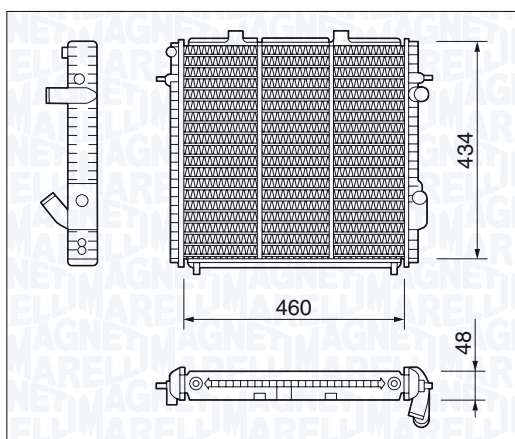

BM253 - 350213253000	<i>i</i>	
RENAULT EXPRESS II 1.6 Diesel		08/91 → 08/94
RENAULT EXPRESS II 1.9 Diesel		08/91 →
RENAULT EXTRA II 1.9 Diesel		09/91 → 08/97
RENAULT RAPID II 1.9 Diesel		09/91 →