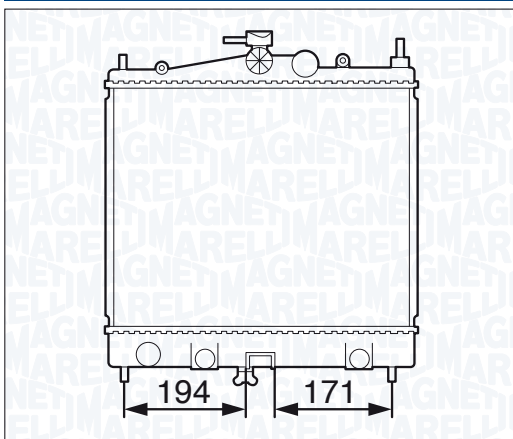

BM1034 - 350213103400

	<i>i</i>	
NISSAN MICRA C+C 1.4 16V		08/05 →
NISSAN MICRA C+C 1.6 B 160 SR		08/05 →
NISSAN MICRA III 1.0 16V		01/03 →
NISSAN MICRA III 1.2 16V		01/03 →
NISSAN MICRA III 1.4 16V		01/03 →
RENAULT MODUS 1.6		12/04 →

BM1035 - 350213103500

	<i>i</i>	
NISSAN KUBISTAR 1.6 i 16V		10/03 →
RENAULT CLIO II 1.2		03/98 → 03/01
RENAULT CLIO II 1.4		10/98 → 03/01
RENAULT CLIO II 1.6		10/99 → 03/01
RENAULT CLIO II PHASE 2 1.0 i		07/01 →
RENAULT CLIO II PHASE 2 1.2 16V		07/01 →
RENAULT CLIO II PHASE 2 1.4 16V		07/01 →
RENAULT CLIO II PHASE 2 1.5 Dci		07/01 →
RENAULT CLIO II PHASE 2 1.6 16V		07/01 →
RENAULT CLIO II PHASE 2 1.9 Dti		07/01 →
RENAULT KANGOO I 1.6 i 16V		01/02 →
RENAULT KANGOO I 1.6 i 16V		01/02 →
RENAULT KANGOO I 1.9 Dti		03/00 →
RENAULT KANGOO II 1.6 i 16V		03/03 →
RENAULT KANGOO II 1.9 D		03/03 →
RENAULT KANGOO II 1.9 Dti		03/03 →

BM1036 - 350213103600

	<i>i</i>	
TOYOTA YARIS 1.3 i 16V		11/99 →
TOYOTA YARIS 1.5 i 16V		11/99 →
TOYOTA YARIS 1.5 VVT-i Sport		04/01 →
TOYOTA YARIS VERSO 1.3 i 16V		11/99 →
TOYOTA YARIS VERSO 1.5 i 16V		03/00 →