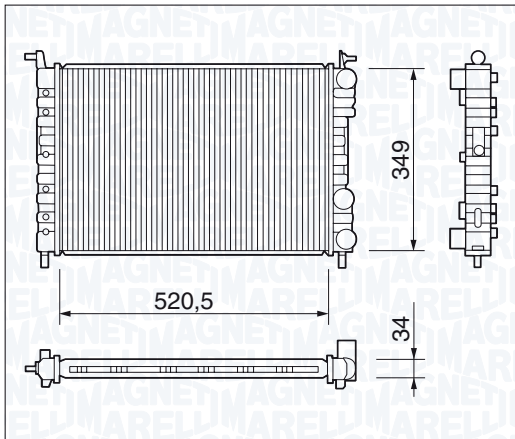

BM260 - 350213260000

FIAT PALIO 1.6 i / 16V

01/98 →

FIAT SIENA 1.6 16v

11/97 → 09/99