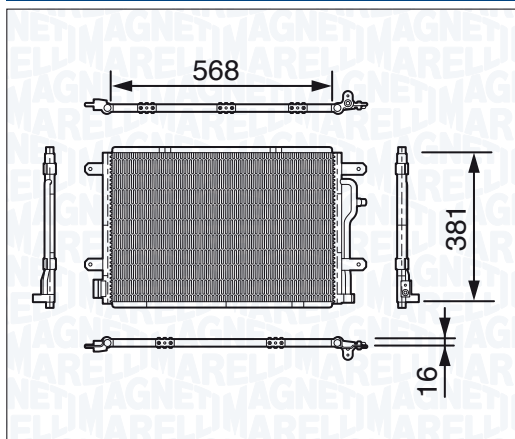

NEW BC640 - 350203640000	<i>i</i>	
AUDI A4 / S4 1.6i 16V		06/98 → 05/00
AUDI A4 / S4 1.8 TFSI		06/98 → 05/00
AUDI A4 / S4 1.8i 20V TURBO		06/98 → 05/00
AUDI A4 / S4 1.9 TDI		06/98 → 05/00
AUDI A4 / S4 1.9 TDI		06/98 → 05/00
AUDI A4 / S4 2.0 FSi		06/98 → 05/00
AUDI A4 / S4 2.0 TDI		06/98 → 05/00
AUDI A4 / S4 2.0 TFSi		06/98 → 05/00
AUDI A4 / S4 2.0i 16V		06/98 → 05/00
AUDI A4 / S4 2.5 TDI		06/98 → 05/00
AUDI A4 / S4 2.7 TDI		06/98 → 05/00
AUDI A4 / S4 3.0 TDI		06/98 → 05/00
AUDI A4 / S4 4.2i V8 40V		06/98 → 05/00
AUDI RS4 4.2i V8 32V		06/98 → 05/00
SEAT EXEO 1.6 SRE		06/98 → 05/00
SEAT EXEO 1.8 TFSI		06/98 → 05/00
SEAT EXEO 2.0 TDI		06/98 → 05/00
SEAT EXEO 2.0 TFSi		06/98 → 05/00