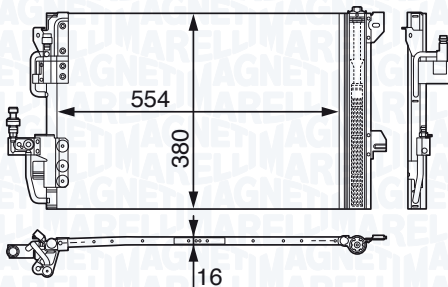

NEW

BC726 - 350203726000

OPEL/VAUXHALL ASTRA G 1.2 16V	+Drier	02/98 → 12/09
OPEL/VAUXHALL ASTRA G 1.4 16V	+Drier	02/98 → 12/09
OPEL/VAUXHALL ASTRA G 1.6	+Drier	02/98 → 12/09
OPEL/VAUXHALL ASTRA G 1.6 16V	+Drier	02/98 → 12/09
OPEL/VAUXHALL ASTRA G 1.6 CNG	+Drier	02/98 → 12/09
OPEL/VAUXHALL ASTRA G 1.8 16V	+Drier	02/98 → 12/09
OPEL/VAUXHALL ASTRA G 2.2 16V	+Drier	02/98 → 12/09
OPEL/VAUXHALL ZAFIRA 1.6 16V	+Drier	04/99 → 06/05
OPEL/VAUXHALL ZAFIRA 1.6 CNG	+Drier	04/99 → 06/05
OPEL/VAUXHALL ZAFIRA 1.8 16V	+Drier	04/99 → 06/05
OPEL/VAUXHALL ZAFIRA 2.2 16V	+Drier	04/99 → 06/05