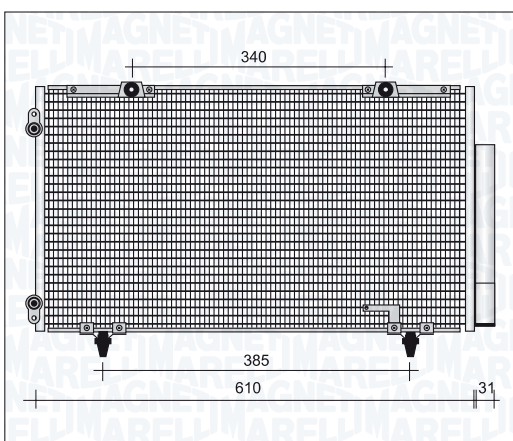

BC483 - 350203483000		
TOYOTA AVENSIS L.H.D.	PF	98 → 00