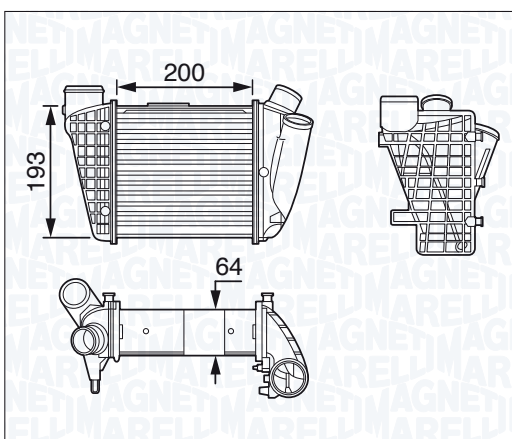

| | | |
|-----------------------------------|------------------------------|------|
| NEW | MST118 - 351319201180 | |
| AUDI A4 2.5 TDi V6 (RIGHT) | | 00 → |

NEW

MST119 - 351319201190

AUDI A4 2.5 TDi V6 (LEFT)