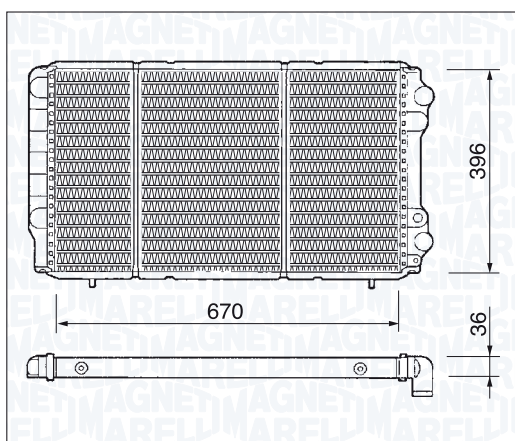

BM361 - 350213361000	<i>i</i>	
RENAULT ARENA 2.5 D		03/98 → 08/01
RENAULT TRAFIC I 2.5 Diesel		08/86 → 02/89
RENAULT TRAFIC II 2.5 Diesel		03/89 → 09/94
RENAULT TRAFIC III 2.1 Diesel		10/94 → 08/97
RENAULT TRAFIC III 2.5 Diesel		10/94 → 08/97
RENAULT TRAFIC IV 2.5 D		09/97 → 03/01