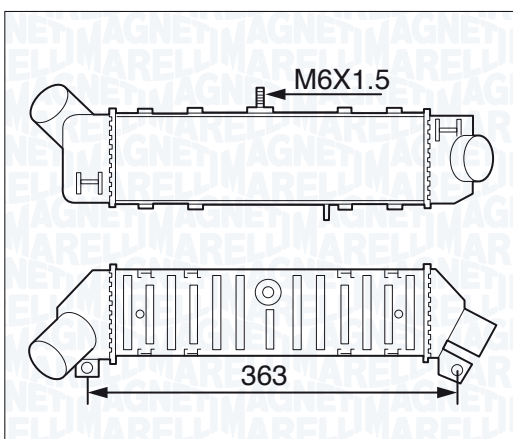

NEW

MST360 - 351319203600

SEAT CORDOBA III 1.8i 20 V	05/99 → 10/02
SEAT CORDOBA III 1.9 TDI	05/99 → 09/02
SEAT IBIZA II 1.9 TDI	07/96 → 04/99
SEAT IBIZA II 1.9 TDI	07/97 → 04/99
SEAT IBIZA III 1.8i 20 V. T	05/99 → 02/02
SEAT IBIZA III 1.9 TDI	05/99 → 02/02
SEAT IBIZA III 1.9 TDI	05/99 → 02/02
SEAT CADDY 1.9 TDI TURBO	09/00 → 01/04