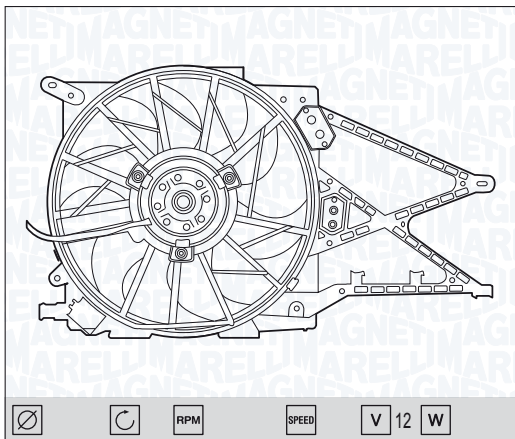

MTC330AX - 069422330010	<i>i</i>	
OPEL/VAUXHALL ASTRA G 1.7 Turbodiesel		12/97 → 01/04
OPEL/VAUXHALL ASTRA G 1.8 i 16v		12/97 → 01/04
OPEL/VAUXHALL ASTRA G 2.0 Di 16V		01/98 → 01/04
OPEL/VAUXHALL ASTRA G 2.0 i 16V		12/97 → 01/04
OPEL/VAUXHALL ZAFIRA 1.7 TD		01/99 →
OPEL/VAUXHALL ZAFIRA 2.0 Di 16V		10/99 →
OPEL/VAUXHALL ZAFIRA 2.0 TDI 16V		10/99 →