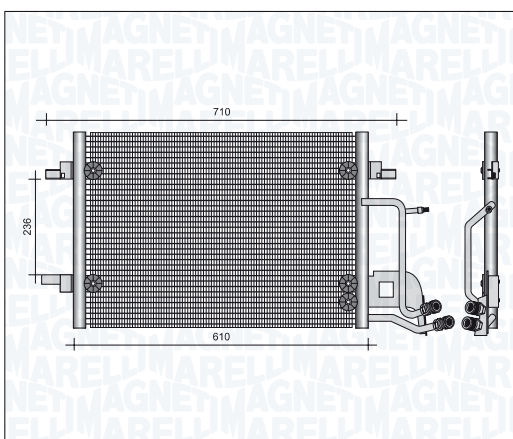

BC492 - 350203492000		
AUDI A6 1.8i / 2.4i	PF	01 → 04
AUDI A6 1.8i / 2.4i / 2.7i / 2.8i	PF	97 → 01
AUDI A6 1.9 TDi (Turbo Diesel)	PF	01 → 04
AUDI A6 1.9 TDi (Turbo Diesel)	PF	97 → 01
AUDI A6 2.7i	PF	00 →