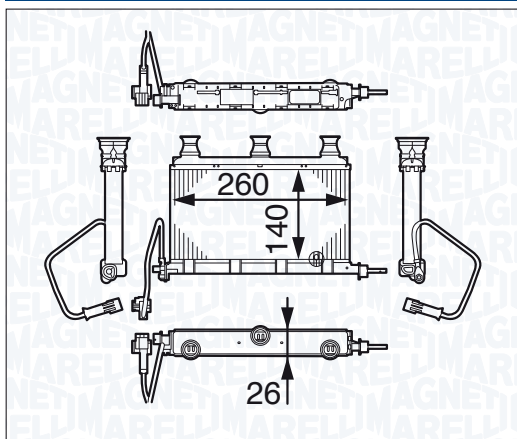

NEW BR352 - 350218352000			
BMW 5 SERIES	520d		07/03 →
BMW 5 SERIES	525d		07/03 →
BMW 5 SERIES	530d		07/03 →
BMW 5 SERIES	530xd		07/03 →
BMW 5 SERIES	535d		07/03 →