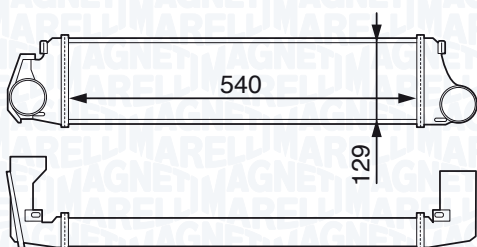

NEW

MST303 - 351319203030

OPEL/VAUXHALL MERIVA B 1.7 CDTI

06/10 →

NEW

MST325 - 351319203250

RENAULT MEGANE III 1.9 dCi (DZ0N, DZ0J, DZ1J, DZ1K)

11/08 →

RENAULT MEGANE III 2.0 TCe (DZ0K)

11/08 →

NEW

MST326 - 351319203260

SEAT CORDOBA 1.9 D

05/99 → 09/02

SEAT IBIZA III 1.8 T 20V Cupra

07/00 → 02/02

SEAT IBIZA III 1.9 TDI

08/99 → 02/02

SEAT IBIZA III 1.9 TDI

08/99 → 02/02

VOLKSWAGEN CADDY II 1.9 TDI

09/96 → 01/04

VOLKSWAGEN POLO 1.9 TDI

06/98 → 09/01

VOLKSWAGEN POLO 1.9 TDI

06/96 → 09/01

VOLKSWAGEN POLO 110 1.9 TDI

06/98 → 09/01

VOLKSWAGEN POLO 90 1.9 TDI

09/96 → 09/01

NEW

MST328 - 351319203280

BMW 3 SERIES 320d

04/98 → 09/01

BMW 3 SERIES 330d

10/99 → 02/05

BMW 3 SERIES 330xd

06/00 → 02/05