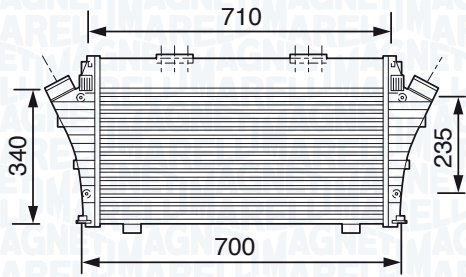

NEW

MST346 - 351319203460

FIAT CROMA 2.4 D Multijet

06/05 →

NEW

MST347 - 351319203470

HYUNDAI TUCSON 2.0 CRDi

06/04 → 10/07