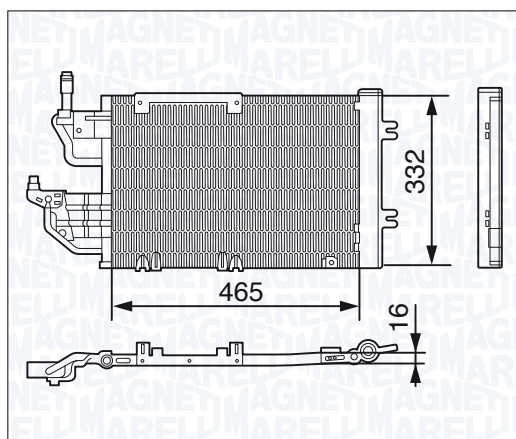

NEW

BC648 - 350203648000	<i>i</i>	
OPEL/VAUXHALL ASTRA 1.3 CDTi 16V	+Drier	08/05 →
OPEL/VAUXHALL ASTRA 1.9 CDTi 16V	+Drier	07/04 →
OPEL/VAUXHALL ASTRA 2.0 TURBO 16V OPC	+Drier	03/05 →
OPEL/VAUXHALL ASTRA H 1.3 CDTi 16V	+Drier	08/05 →
OPEL/VAUXHALL ASTRA H 1.9 CDTi 16V	+Drier	07/04 →
OPEL/VAUXHALL ASTRA H 2.0 TURBO 16V OPC	+Drier	03/05 →
OPEL/VAUXHALL ZAFIRA B 1.9 CDTi 16V	+Drier	07/05 →
OPEL/VAUXHALL ZAFIRA B 2.0i TURBO 16V OPC	+Drier	07/05 →
OPEL/VAUXHALL ZAFIRA B 1.9 CDTi 16V	+Drier	07/05 →
OPEL/VAUXHALL ZAFIRA B 2.0i TURBO 16V OPC	+Drier	07/05 →