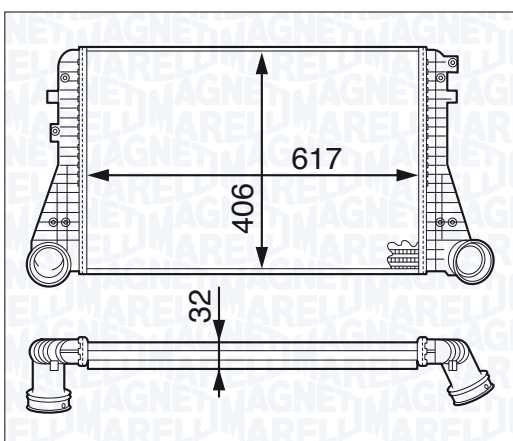

NEW

MST196 - 351319201960

AUDI A3 1.8 TFSI	04/08 →
AUDI A3 1.8 TFSI	11/06 →
AUDI A3 2.0 TDI	05/03 →
AUDI A3 2.0 TDI	09/04 →
AUDI A3 2.0 TDI 16V	05/03 →
AUDI A3 2.0 TDI 16V quattro	08/04 →
AUDI A3 2.0 TFSI	09/04 →
AUDI A3 2.0 TFSI	04/08 →
AUDI A3 2.0 TFSI quattro	09/04 →
AUDI TT 1.8 TFSI	06/08 →
AUDI TT 2.0 TFSI	10/06 →
SEAT ALTEA 1.8 TFSI	01/07 →
SEAT ALTEA 1.9 TDI	04/04 →
SEAT ALTEA 2.0 TDI	03/04 → 05/09
SEAT ALTEA 2.0 TDI 16V	03/04 →
SEAT ALTEA 2.0 TFSI	04/06 → 05/09
SEAT ALTEA XL 1.8 TFSI	01/07 →
SEAT ALTEA XL 1.9 TDI	10/06 →
SEAT ALTEA XL 2.0 TDI	06/07 →
SEAT ALTEA XL 2.0 TDI 16V	10/06 →
SEAT ALTEA XL 2.0 TDI 4x4	06/07 →
SEAT ALTEA XL 2.0 TFSI 4x4	06/07 → 05/09