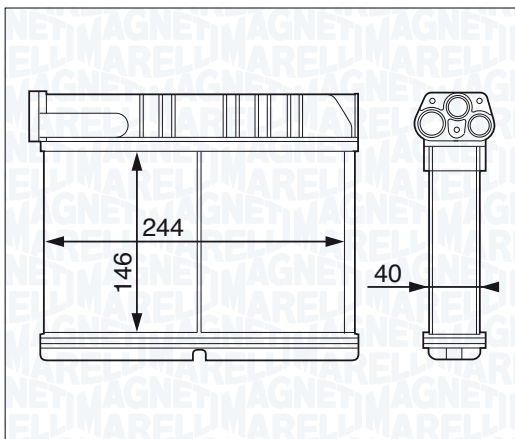

BR314 - 350218314000

BMW 3 SERIES 316 i	93 → 98
BMW 3 SERIES 316 i	93 → 99
BMW 3 SERIES 318 i	93 → 98
BMW 3 SERIES 318 i	94 → 99
BMW 3 SERIES 318 is	93 → 97
BMW 3 SERIES 318 is	92 → 95
BMW 3 SERIES 318 tds	95 → 98
BMW 3 SERIES 320 i	90 → 98
BMW 3 SERIES 320 i	93 → 99
BMW 3 SERIES 323 i 2.5	95 → 98
BMW 3 SERIES 323 i 2.5	95 → 99
BMW 3 SERIES 325 i	90 → 95
BMW 3 SERIES 325 i	93 → 95
BMW 3 SERIES 325 td	91 → 98
BMW 3 SERIES 325 tds	93 → 98
BMW 3 SERIES 328 i	95 → 98
BMW 3 SERIES 328 i	95 → 99
BMW 3 SERIES M3 3.0	94 → 95
BMW 3 SERIES M3 3.0	94 → 95
BMW 3 SERIES M3 3.2	95 → 98
BMW 3 SERIES M3 3.2	95 → 99
BMW 3 SERIES 320 i	92 → 99