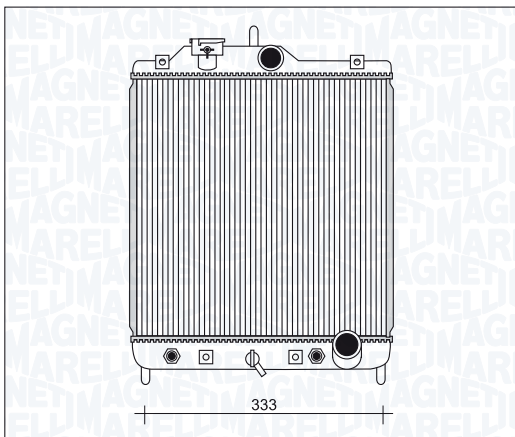

BM928 - 350213928000	<i>i</i>	
HONDA CIVIC IV 1.5 i 16V / DX / LS	EWOC	09/91 → 09/95
HONDA CIVIC V 1.4 i	5 Doors	09/95 →
HONDA CIVIC V 1.6 i AT	5 Doors	09/95 →