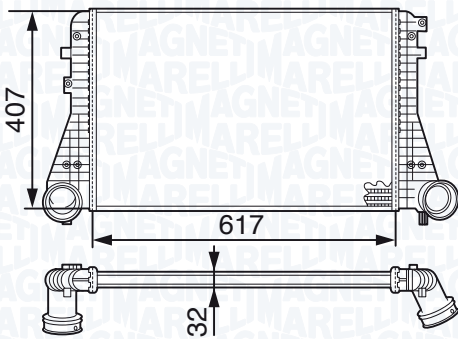

VOLKSWAGEN PASSAT 1.4 TSI EcoFuel	01/09 →
VOLKSWAGEN PASSAT 2.0 TDI	08/05 →
VOLKSWAGEN PASSAT 2.0 TDI	08/05 → 10/08
VOLKSWAGEN PASSAT 2.0 TDI	03/05 → 10/08
VOLKSWAGEN PASSAT 2.0 TDI	03/05 →
VOLKSWAGEN PASSAT 2.0 TDI 16V	03/05 → 10/08
VOLKSWAGEN PASSAT 2.0 TDI 16V 4motion	03/05 →
VOLKSWAGEN TIGUAN 1.4 TSI	05/08 →
VOLKSWAGEN TIGUAN 1.4 TSI 4motion	09/07 →
VOLKSWAGEN TIGUAN 2.0 TDI 4motion	11/07 → 10/08
VOLKSWAGEN TIGUAN 2.0 TDI 4motion	09/07 → 10/08
VOLKSWAGEN TIGUAN 2.0 TDI 4motion	09/07 → 10/08

NEW

MST203 - 351319202030