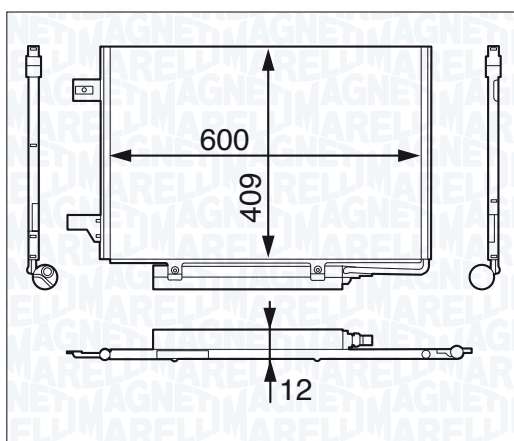

BC624 - 350203624000		
MERCEDES A-CLASS A 150 (169.031, 169.331)	+Drier	09/04 →
MERCEDES A-CLASS A 170 (169.032, 169.332)	+Drier	09/04 →
MERCEDES B-CLASS B 150 (245.231)	+Drier	03/05 →
MERCEDES B-CLASS B 170 (245.232)	+Drier	03/05 →