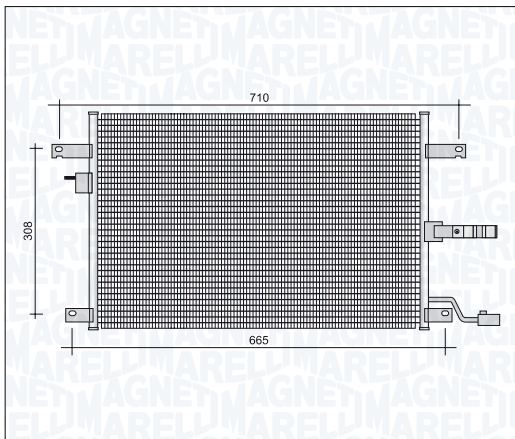

BC431 - 350203431000		
CHEVROLET LACETTI ALL	PF	03 → 07
DAEWOO NUBIRA ALL	PF	03 →