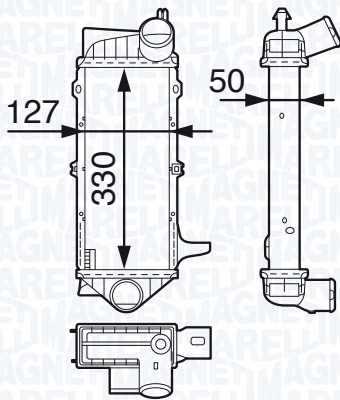

NEW

MST249 - 351319202490

OPEL/VAUXHALL ASTRA G 1.7 TD

02/98 → 08/00

OPEL/VAUXHALL ASTRA G 1.7 TD

01/99 → 04/05