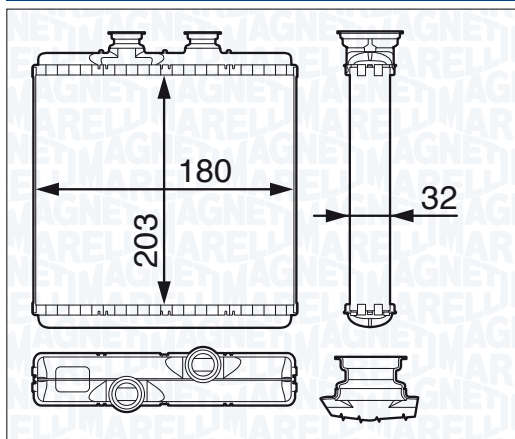

NEW BR349 - 350218349000	<i>i</i>	
MERCEDES C CLASS C 180 Kompressor (204.046)		01/07 →
MERCEDES C CLASS C 200 CDI (204.007)		01/07 →
MERCEDES C CLASS C 200 Kompressor (204.041)		01/07 →
MERCEDES C CLASS C 220 CDI (204.002)		01/07 →
MERCEDES C CLASS C 220 CDI (204.008)		01/07 →
MERCEDES C CLASS C 230 (204.052)		01/07 →
MERCEDES C CLASS C 230 4-matic (204.085)		01/07 →
MERCEDES C CLASS C 280 (204.054)		01/07 →
MERCEDES C CLASS C 280 4-matic (204.081)		01/07 →
MERCEDES C CLASS C 300 (204.054)		01/07 →
MERCEDES C CLASS C 300 4-matic (204.081)		01/07 →
MERCEDES C CLASS C 320 CDI (204.022)		01/07 →
MERCEDES C CLASS C 320 CDI 4-matic (204.089)		01/07 →
MERCEDES C CLASS C 350 (204.056)		01/07 →
MERCEDES C CLASS C 350 4-matic (204.087)		01/07 →
MERCEDES C CLASS C 350 CDI (204.022)		01/07 →
MERCEDES C CLASS C 350 CDI 4-matic (204.089)		01/07 →