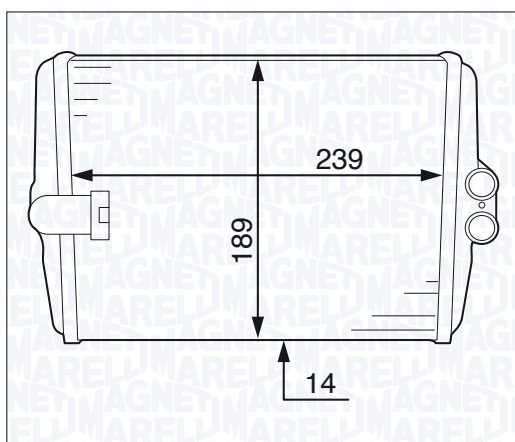

BR316 - 350218316000	<i>i</i>	
MERCEDES C-CLASS C 180 (202.018)		03/93 → 05/00
MERCEDES C-CLASS C 200 (202.020)		03/93 → 05/00
MERCEDES C-CLASS C 200 D (202.120/202.122)		03/93 → 05/00
MERCEDES C-CLASS C 220 (202.022)		03/93 → 05/00
MERCEDES C-CLASS C 220 D (202.121)		03/93 → 05/00
MERCEDES C-CLASS C 250 D (202.125)		03/93 → 05/00
MERCEDES C-CLASS C 280 (202.028)		03/93 → 05/00
MERCEDES C-CLASS C 36 AMG (202.028)		03/93 → 05/00
MERCEDES SLK 200 (170.435)		04/96 → 04/04
MERCEDES SLK 200 Kompressor (170.444/170.445)		04/96 → 04/04
MERCEDES SLK 230 Kompressor (170.447/170.449)		04/96 → 04/04
MERCEDES SLK 32 AMG Kompressor (170.466)		04/96 → 04/04
MERCEDES SLK 320 (170.465)		04/96 → 04/04