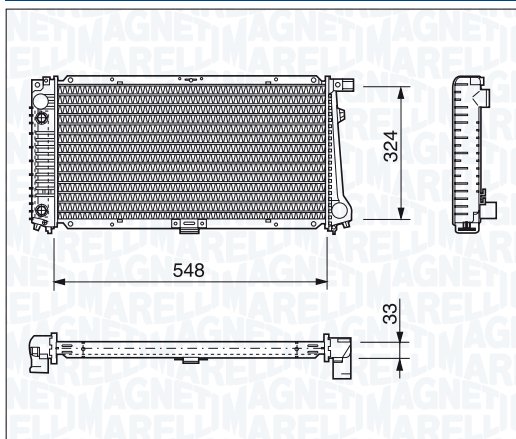

BM698 - 350213698000

BMW 5 SERIES 530 (E32)		86 → 94
BMW 5 SERIES 535 (E32)		86 → 94
BMW 5 SERIES 530 (E34)		88 →
BMW 5 SERIES 535i (E34)		88 →
BMW 7 SERIES 730i (E32)		86 → 94
BMW 7 SERIES 730i (E34)		88 →