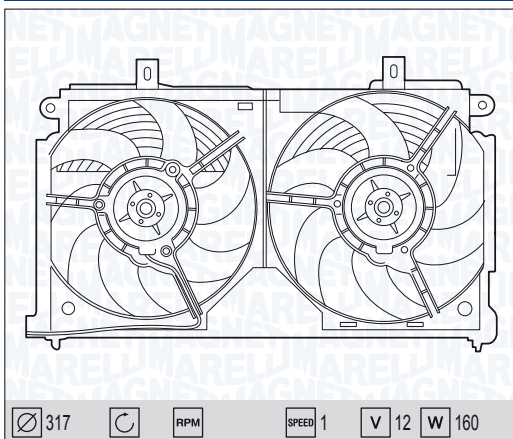

MTC374AX - 069422374010		
CITROËN SAXO 1.0	P	
CITROËN SAXO 1.1	P	
CITROËN SAXO 1.4	P	
CITROËN SAXO 1.5 D	P	
CITROËN SAXO 1.6	P	
PEUGEOT 106 1.0	P	
PEUGEOT 106 1.1	P	
PEUGEOT 106 1.4	P	
PEUGEOT 106 1.5 D	P	92 →
PEUGEOT 106 1.6	P