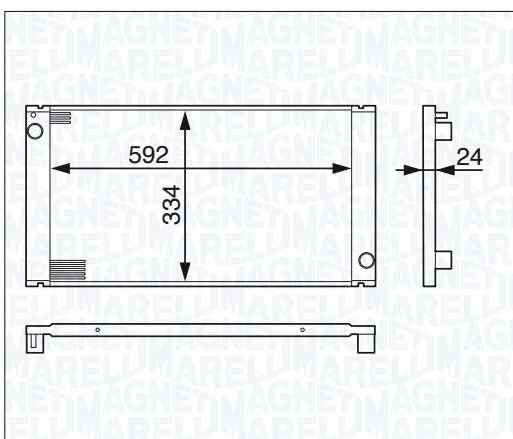

BM1278 - 350213127800	<i>i</i>	
MINI MINI Cooper		03/10 →
MINI MINI Cooper D		03/07 →
MINI MINI Cooper D		06/10 →
MINI MINI Cooper S		03/10 →
MINI MINI Cooper S		10/06 →
MINI MINI John Cooper Works		07/07 →
MINI MINI One		03/10 →
MINI MINI One D		06/09 → 07/10