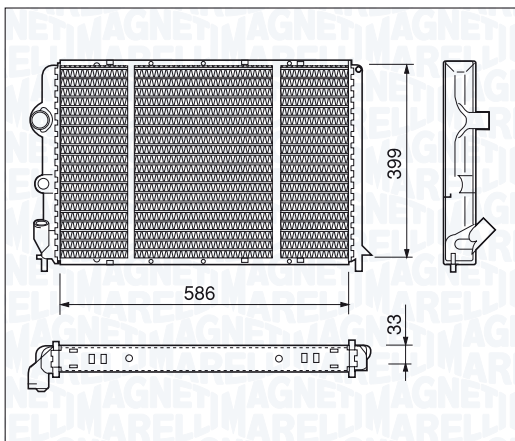

BM737 - 350213737000

RENAULT MEGANE I 1.4

95 →

RENAULT MEGANE I 1.6

95 →

RENAULT MEGANE I 1.9 D

07/99 →

RENAULT MEGANE I 1.9 TDI

95 →

RENAULT MEGANE I 2.0

95 →

RENAULT MEGANE SCENIC 1.4 i

09/96 →

RENAULT MEGANE SCENIC 1.6i

09/96 →

RENAULT MEGANE SCENIC 1.9 D

09/96 →

RENAULT MEGANE SCENIC 1.9 Dti

09/96 →

RENAULT MEGANE SCENIC 2.0 i

07/99 →