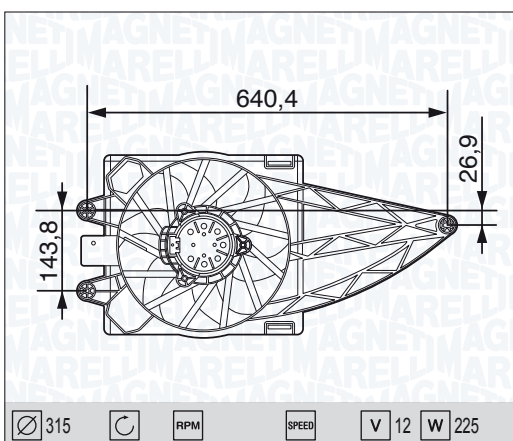

FIAT PANDA III 1.1 (169)

09/03 →

FIAT PANDA III 1.2 (169)

09/03 →

FIAT PANDA III 1.2 4X4 (169)

10/04 →

∅ 315 C RPM SPEED V 12 W 225

NEW