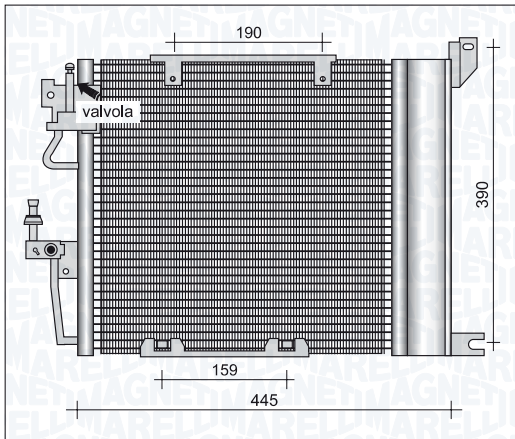

BC256 - 350203256000		
OPEL/VAUXHALL ASTRA G 1.7 CDTi	+Drier	04/03 → 01/05
OPEL/VAUXHALL ASTRA H 1.7 CDTi	+Drier	03/04 →
OPEL/VAUXHALL ASTRA H 1.7 CDTi	+Drier	03/04 →
OPEL/VAUXHALL ASTRA H 1.9 CDTi	+Drier	09/05 →
OPEL/VAUXHALL ASTRA H 1.9 CDTi 16V	+Drier	08/04 →
OPEL/VAUXHALL ZAFIRA B 1.7 CDTi	+Drier	01/08 →
OPEL/VAUXHALL ZAFIRA B 1.7 CDTi	+Drier	01/08 →