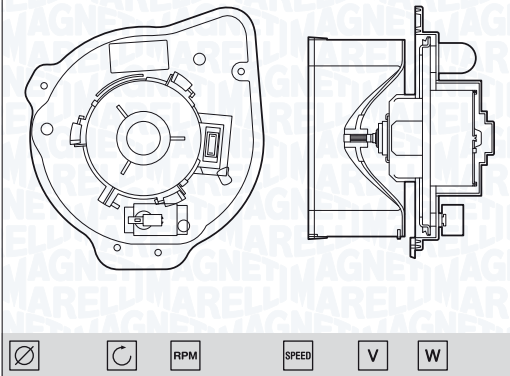

VOLVO C70 I-RHD 2.5	03/97 → 09/02
VOLVO C70 I-RHD 2.0	03/97 → 09/02
VOLVO C70 I-RHD 2.0 T	03/97 → 09/02
VOLVO C70 I-RHD 2.3 T-5	03/97 → 09/02
VOLVO C70 I-RHD 2.5 T	03/97 → 09/02
VOLVO S70-RHD 2.3	11/96 → 11/00
VOLVO S70-RHD 2.4	11/96 → 11/00
VOLVO S70-RHD 2.5	11/96 → 11/00
VOLVO S70-RHD 2.0	11/96 → 11/00
VOLVO S70-RHD 2.0 Turbo	11/96 → 11/00
VOLVO S70-RHD 2.3 AWD	11/96 → 11/00
VOLVO S70-RHD 2.3 T-5	11/96 → 11/00
VOLVO S70-RHD 2.3 T5 AWD	11/96 → 11/00
VOLVO S70-RHD 2.3 T5 R AWD	11/96 → 11/00
VOLVO S70-RHD 2.3 Turbo	11/96 → 11/00
VOLVO S70-RHD 2.4 AWD	11/96 → 11/00
VOLVO S70-RHD 2.4 Blu-Fuel	11/96 → 11/00
VOLVO S70-RHD 2.4 T5 AWD	11/96 → 11/00
VOLVO S70-RHD 2.4 Turbo	11/96 → 11/00
VOLVO S70-RHD 2.5 Bifuel	11/96 → 11/00
VOLVO S70-RHD 2.5 TDi	11/96 → 11/00
VOLVO S70-RHD 2.5 TDi AWD	11/96 → 11/00
VOLVO V70 I-RHD 2.4	11/96 → 05/00
VOLVO V70 I-RHD 2.5	11/96 → 05/00
VOLVO V70 I-RHD 2.0	11/96 → 05/00
VOLVO V70 I-RHD 2.0 Turbo	11/96 → 05/00
VOLVO V70 I-RHD 2.0 Turbo AWD	11/96 → 05/00
VOLVO V70 I-RHD 2.3 AWD	11/96 → 05/00
VOLVO V70 I-RHD 2.3 T AWD	11/96 → 05/00
VOLVO V70 I-RHD 2.3 T-5	11/96 → 05/00
VOLVO V70 I-RHD 2.3 T-5 AWD	11/96 → 05/00
VOLVO V70 I-RHD 2.3 Turbo	11/96 → 05/00
VOLVO V70 I-RHD 2.4 AWD	11/96 → 05/00
VOLVO V70 I-RHD 2.4 Bifuel	11/96 → 05/00
VOLVO V70 I-RHD 2.4 Turbo	11/96 → 05/00
VOLVO V70 I-RHD 2.5 AWD	11/96 → 05/00
VOLVO V70 I-RHD 2.5 Bifuel	11/96 → 05/00
VOLVO V70 I-RHD 2.5 TDi	11/96 → 05/00
VOLVO V70 I-RHD 2.5 TDi AWD	11/96 → 05/00
VOLVO V70 I-RHD 2.5 Turbo AWD	11/96 → 05/00