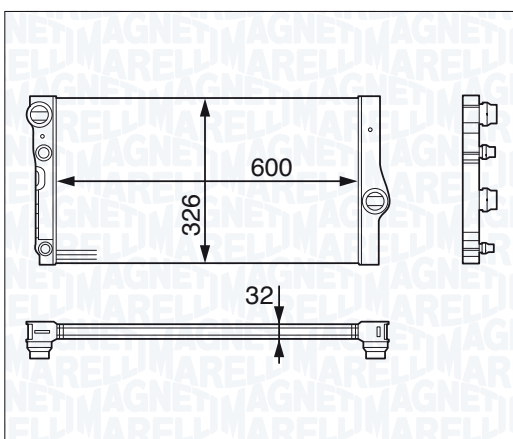

NEW	BM1422 - 350213142200	<i>i</i>	
BMW 5 SERIES 520d		03/10 →	
BMW 5 SERIES 525d		03/10 →	
BMW 5 SERIES 530d		03/10 →	
BMW 5 SERIES 535d		09/10 →	
BMW 7 SERIES 730d		10/08 →	
BMW 7 SERIES 740d		09/09 →