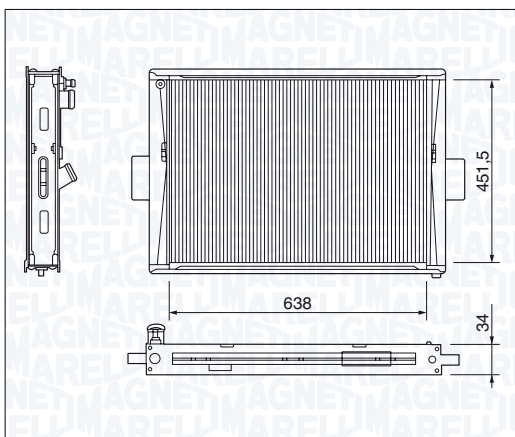

BM266 - 350213266000

IVECO DAILY 30.8

09/89 → 05/96

IVECO DAILY 35.8

09/89 → 05/96

IVECO DAILY 35.12

09/89 → 05/96

IVECO DAILY 40.8