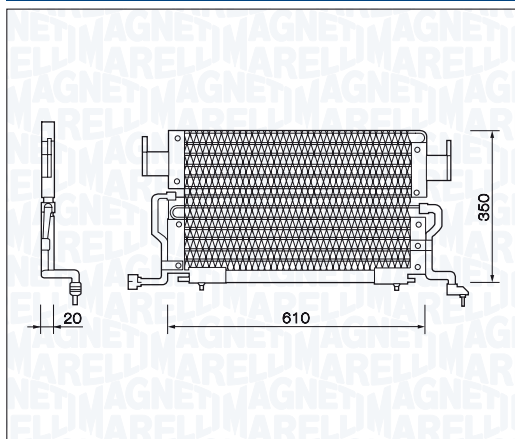

BC204 - 350203204000	<i>i</i>	
CITROËN BERLINGO ALL		07/96 → 10/02
CITROËN ZX ALL		06/93 → 04/97
PEUGEOT 306 I ALL		06/93 → 03/96
PEUGEOT 306 I ALL		03/96 → 04/97
PEUGEOT PARTNER ALL		05/96 → 10/02