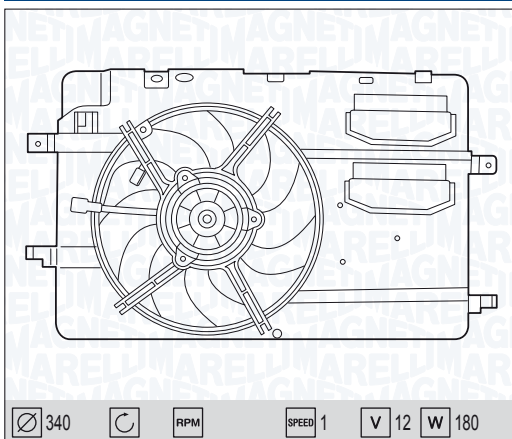

04 →

Ø 300 RPM SPEED 1 V 12 W 110

Ø 340 C RPM SPEED 1 V 12 W 180

NEW
MTC539AX - 069422539010

| | | |
|------------------------------|---|------|
| SMART FORFOUR 1.0 | P | 04 → |
| SMART FORFOUR 1.1 | P | 04 → |
| SMART FORFOUR 1.3 | P | 04 → |
| SMART FORFOUR 1.5 | P | 04 → |
| SMART FORFOUR 1.5 Cdi | P | 04 → |