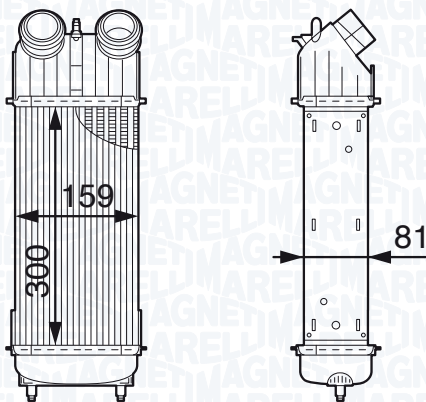

CITROËN C2 1.6 HDi	09/05 →
CITROËN C3 1.6 16V HDi	10/05 →
CITROËN C3 1.6 16V HDi	09/05 →
PEUGEOT 207 1.6 HDi	02/06 →
PEUGEOT 207 1.6 HDi	02/06 →
PEUGEOT 1007 1.6 HDi	06/07 →