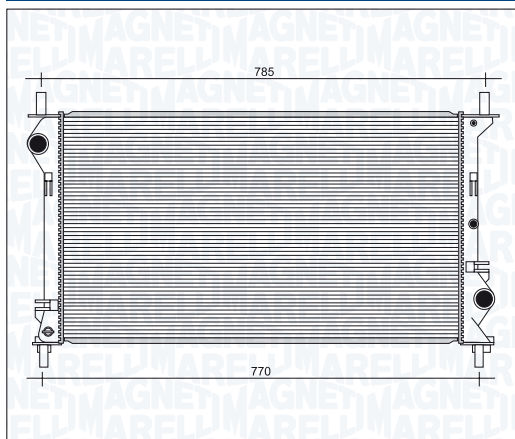

BM954 - 350213954000	<i>i</i>	
MERCEDES C-CLASS C 200 CDI		09/00 →
MERCEDES C-CLASS C 220 CDI		05/00 →
MERCEDES C-CLASS C 270 CDI		12/00 →