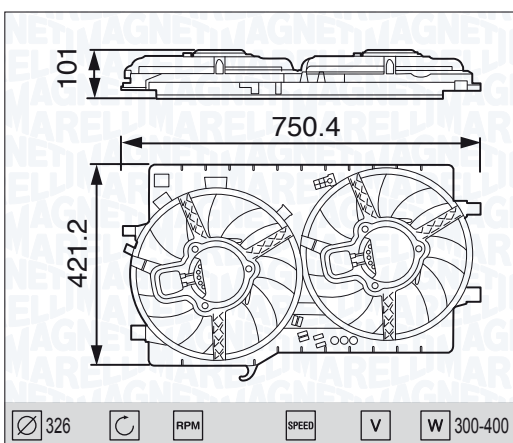

∅ 326
C
RPM
SPEED
V
W 300-400

MTC458AX - 069422458010		
ALFA ROMEO GIULIETTA 1.8 TBi		04/10 →