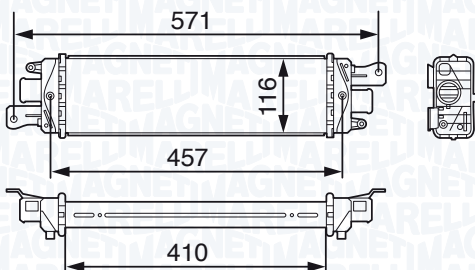

NEW

MST281 - 351319202810

FIAT PALIO 1.3 JTD Multijet	06/03 →
FIAT SIENA 1.3 JTD	09/03 →