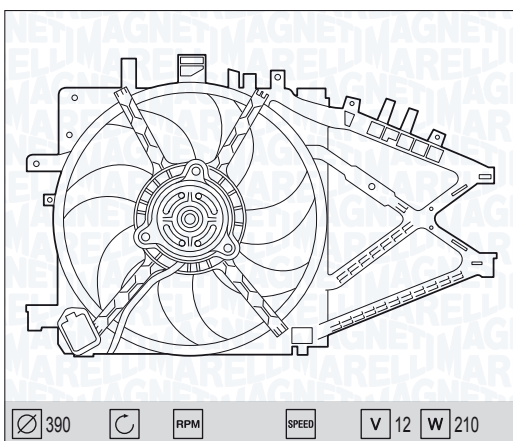

∅ 390
C
RPM
SPEED
V 12
W 210

MTC338AX - 069422338010		
OPEL/VAUXHALL CORSA C 1.7 Di 16V		09/00 →
OPEL/VAUXHALL CORSA C 1.7 DTi 16V		09/00 →