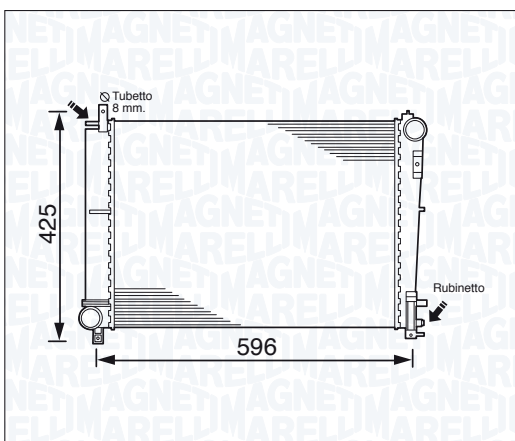

BM1072 - 350213107200	<i>i</i>	
CHRYSLER VOYAGER 2.5 CRD Turbo Diesel		01 → 07