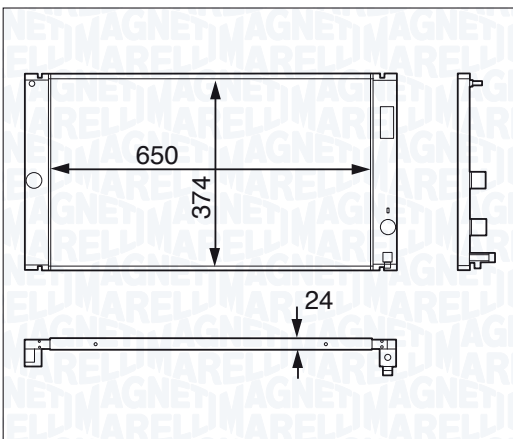

BM1266 - 350213126600

VOLVO C30 2.4 i		10/06 →
VOLVO C30 T5		10/06 →
VOLVO C70 II 2.0 D		01/08 →
VOLVO C70 II 2.4		03/06 →
VOLVO C70 II 2.4 i		03/06 →
VOLVO C70 II D5		03/06 →
VOLVO C70 II T5		03/06 →
VOLVO S40 II 2.4		01/04 →
VOLVO S40 II 2.4 D5		03/06 →
VOLVO S40 II T5		01/04 →
VOLVO S40 II T5 AWD		04/04 →
VOLVO V50 2.4		04/04 →
VOLVO V50 2.4 D5		03/06 →
VOLVO V50 T5		04/04 →
VOLVO V50 T5 AWD		04/04 →