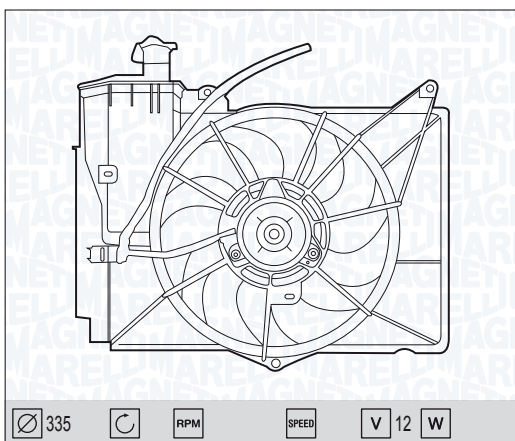

MTC358AX - 069422358010

TOYOTA YARIS 1.3 i 16V

-C 11/99 → 05

TOYOTA YARIS VERSO 1.3 i 16V

-C 11/99 → 05

TOYOTA YARIS VERSO 1.5 i 16V

-C 03/00 → 05