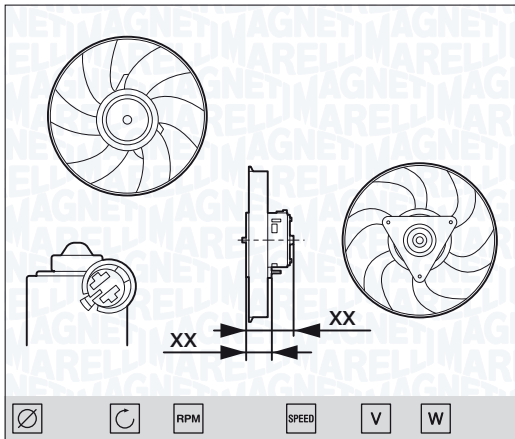

MTC269AX - 069422269010

SEAT CORDOBA III 1.0 i 8V	05/99 → 09/02
SEAT CORDOBA III 1.4 i 8V	06/00 → 09/02
SEAT CORDOBA III 1.6 i 8V	05/99 → 09/02
SEAT CORDOBA III 1.8 i Turbo 20V	05/99 → 09/02
SEAT CORDOBA III 1.9 Sdi	05/99 → 09/02
SEAT CORDOBA III 1.9 TDI	05/99 → 09/02
SEAT IBIZA III 1.0 i 8V	05/99 → 02/02
SEAT IBIZA III 1.6 i 16V	05/99 → 02/02
SEAT IBIZA III 1.6 i 8V	05/99 → 02/02
SEAT IBIZA III 1.9 Sdi	05/99 → 02/02
SEAT IBIZA III 1.9 Tdi	05/99 → 02/02
VOLKSWAGEN POLO IV 1.4 i 16V	10/99 →
VOLKSWAGEN POLO IV 1.6 i 16V	10/99 →
VOLKSWAGEN POLO IV 1.9 TDI	10/99 →