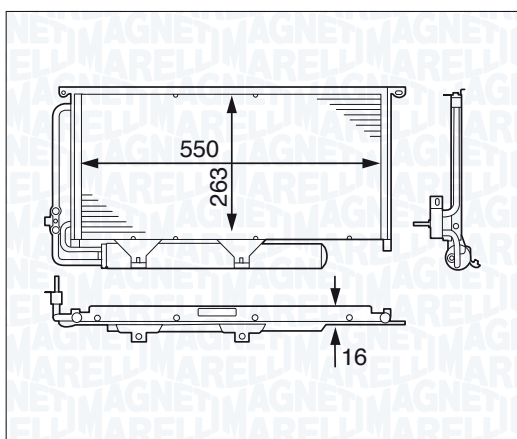

BC633 - 350203633000		
SMART ROADSTER 0.7 (452.432)	+Drier	04/03 →
SMART ROADSTER 0.7 (452.434)	+Drier	04/03 →
SMART ROADSTER 0.7 Brabus (452.437)	+Drier	04/03 →
SMART ROADSTER COUPE 0.7 (452.332)	+Drier	04/03 →
SMART ROADSTER COUPE 0.7 (452.334)	+Drier	04/03 →
SMART ROADSTER COUPE 0.7 Brabus (452.337)	+Drier	04/03 →