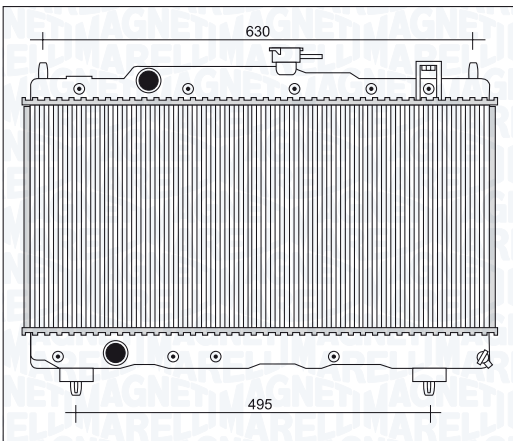

BM1162 - 350213116200

TOYOTA AVENSIS 1.6

98 → 00

TOYOTA AVENSIS 1.8

98 → 00