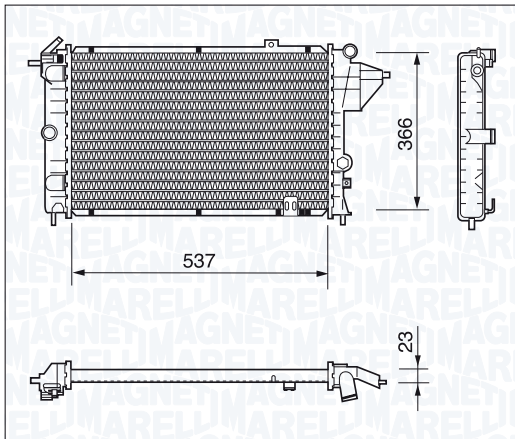

BM682 - 350213682000		
OPEL / VAUXHALL VECTRA A 1.7 D		88 → 95
OPEL / VAUXHALL VECTRA A 1.8		88 → 95
OPEL / VAUXHALL VECTRA A 2.0 16v		88 → 95
OPEL / VAUXHALL VECTRA A 2.0i		88 → 95