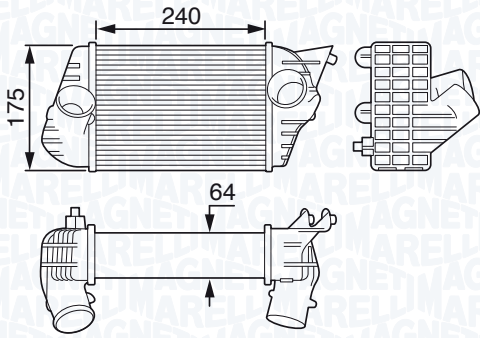

NEW

MST143 - 351319201430

FIAT STILO 1.9 JTD

11/01 →

NEW

MST144 - 351319201440

FIAT IDEA 1.3 MULTIJET 70hp

03 →

FIAT PUNTO III 1.3 MULTIJET 70hp

03 →

LANCIA YPSILON 1.3 MULTIJET 70hp

03 →

LANCIA MUSA 1.3 D MULTIJET

03 →