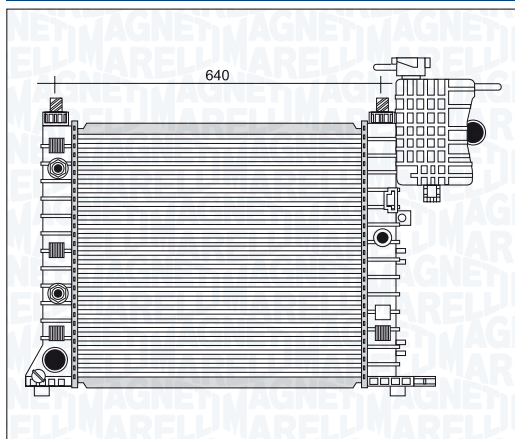

BM944 - 350213944000		
MERCEDES V-CLASS V 200 (638.214, 638.294)		02/97 → 07/03
MERCEDES V-CLASS V 200 CDI (638.294)		03/99 → 07/03
MERCEDES V-CLASS V 220 CDI (638.294)		03/99 → 07/03
MERCEDES V-CLASS V 230 (638.234, 638.294)		10/96 → 07/03
MERCEDES V-CLASS V 230 TD (638.274)		09/96 → 07/03
MERCEDES V-CLASS V 280 (638.244, 638.294)		08/97 → 07/03
MERCEDES VITO 108 CDI 2.2 (638.194)		03/99 → 07/03
MERCEDES VITO 108 D 2.3 (638.164)		02/96 → 07/03
MERCEDES VITO 110 CDI 2.2 (638.194)		03/99 → 07/03
MERCEDES VITO 110 TD 2.3 (638.174)		02/96 → 07/03
MERCEDES VITO 112 CDI 2.2 (638.194)		03/99 → 07/03
MERCEDES VITO 113 2.0 (638.114, 638.194)		02/96 → 07/03
MERCEDES VITO 114 2.3 (638.134, 638.194)		12/96 → 07/03