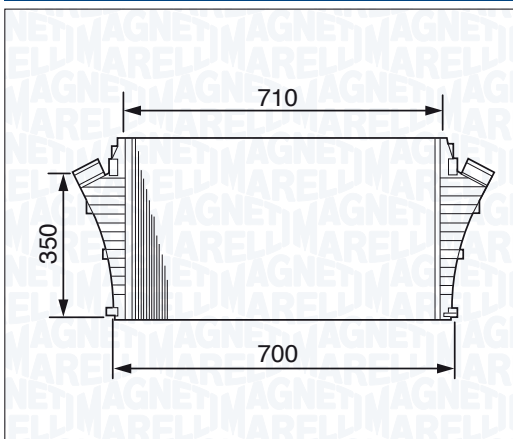

NEW

MST350 - 351319203500

OPEL/VAUXHALL SIGNUM 2.0 DTI	02/03 → 04/04
OPEL/VAUXHALL SIGNUM 2.2 DTI	02/03 → 04/04
OPEL/VAUXHALL VECTRA C 2.0 DTI	04/02 → 08/05
OPEL/VAUXHALL VECTRA C 2.2 DTI	04/02 → 07/04