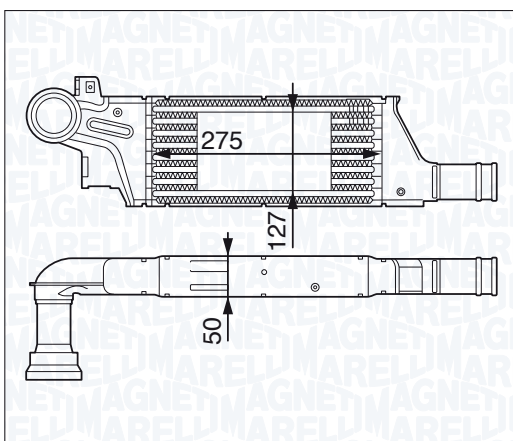

NEW

MST188 - 351319201880

OPEL/VAUXHALL COMBO 1.3 CDTI 16V	08/05 →
OPEL/VAUXHALL COMBO 1.3 CDTI 16V	10/05 →
OPEL/VAUXHALL COMBO 1.3 CDTI 16V	10/04 →
OPEL/VAUXHALL COMBO 1.7 CDTI 16V	12/04 →
OPEL/VAUXHALL CORSA C 1.3 CDTI	06/03 →
OPEL/VAUXHALL CORSA C 1.7 CDTI	06/03 →
OPEL/VAUXHALL TIGRA 1.3 CDTI	06/04 →