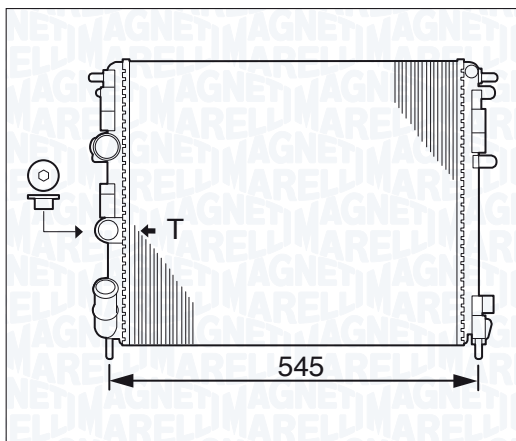

BM990 - 350213990000		
RENAULT CLIO II 1.9 Diesel		03/98 → 03/01
RENAULT CLIO II PHASE 2 1.9 Diesel		04/01 →