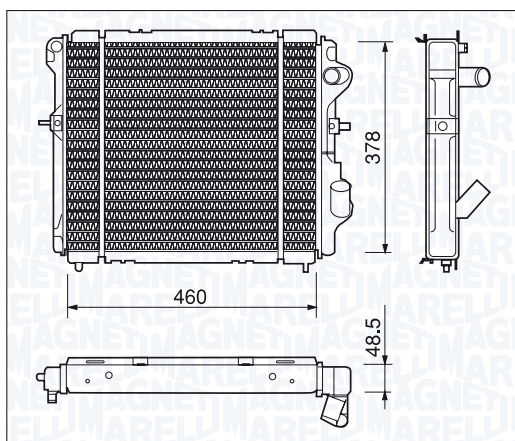

BM227 - 350213227000	<i>i</i>	
RENAULT CLIO I 1.9 D		90 → 98
SEAT CORDOBA II 1.0 i		96 → 99
SEAT CORDOBA II 1.6 i		93 → 99
SEAT CORDOBA II 1.7 SDI		97 → 99
SEAT CORDOBA II 1.9 SDI		96 → 99
SEAT IBIZA II 1.0		93 → 99
SEAT IBIZA II 1.0 i		96 → 99
SEAT IBIZA II 1.3i		93 → 99
SEAT IBIZA II 1.9 SDI		96 → 99
SEAT INCA 1.9 SDI		95 → 03
VOLKSWAGEN CADDY II 1.4		95 → 04
VOLKSWAGEN CADDY II 1.6		97 → 00
VOLKSWAGEN CADDY II 1.9 SDI		95 → 04
VOLKSWAGEN POLO 1.7 SDI		97 → 01