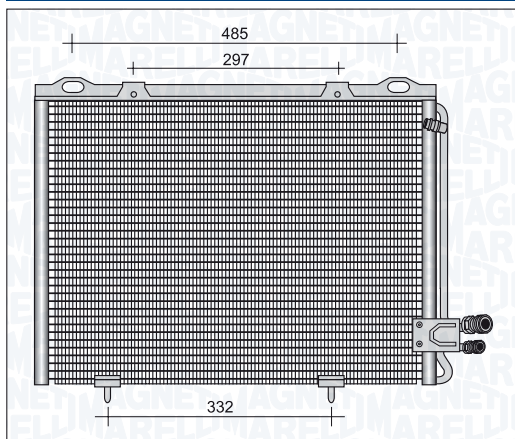

BC394 - 350203394000	<i>i</i>	
MERCEDES E-CLASS 3.0 Diesel		06/95 →