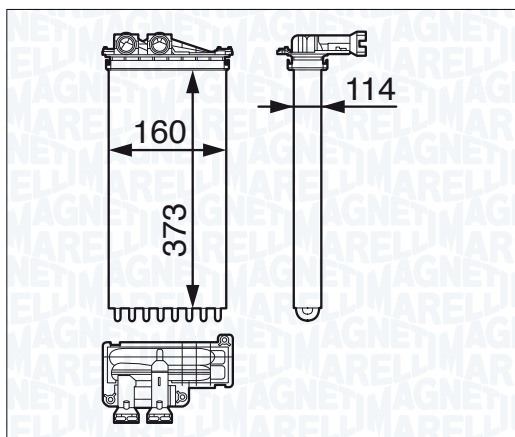

NEW BR351 - 350218351000	<i>i</i>	
PEUGEOT 3008 1.6 HDi		06/09 →
PEUGEOT 3008 1.6 THP		06/09 →
PEUGEOT 3008 1.6 VTi		06/09 →
PEUGEOT 3008 2.0 HDi		06/09 →
PEUGEOT 5008 1.6 16V		09/09 →
PEUGEOT 5008 1.6 HDi		09/09 →
PEUGEOT 5008 2.0 HDi		09/09 →