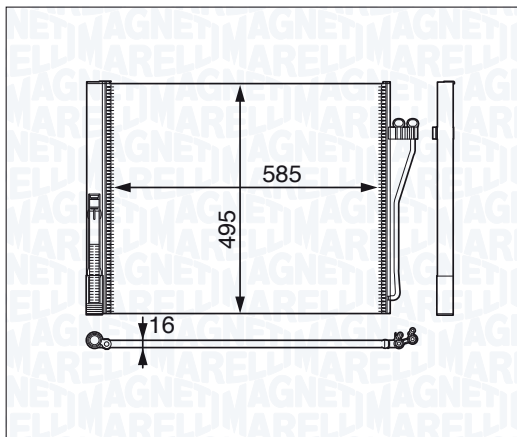

NEW

BC717 - 350203717000

ALPINA B7 BITURBO	+Drier	09/09 →
BMW 7 SERIES 750i	+Drier	06/08 →
BMW 7 SERIES 750i xDrive	+Drier	06/08 →
BMW 7 SERIES 760i	+Drier	06/08 →