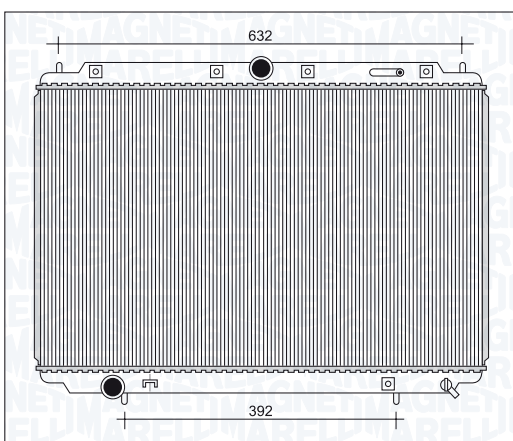

BM1055 - 350213105500	<i>i</i>	
VOLVO S40 I 1.6 i 16V		10/99 → 06/04
VOLVO S40 I 1.8 i 16V		10/99 → 06/04
VOLVO S40 I 2.0 i 16V		12/99 → 06/04
VOLVO V40 1.6 i 16V		10/99 → 06/04
VOLVO V40 1.8 i 16V		10/99 → 06/04
VOLVO V40 2.0 i 16V		12/99 → 06/04