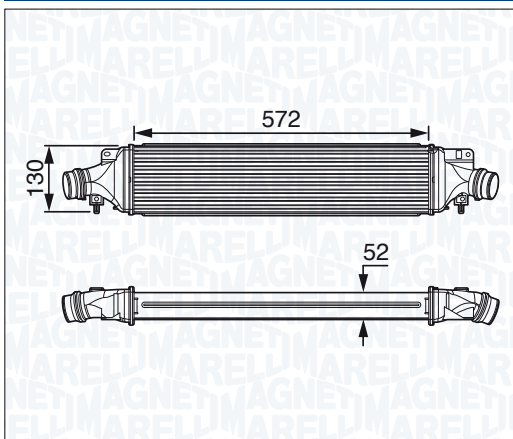

NEW

MST164 - 351319201640

OPEL/VAUXHALL CORSA D 1.7 CDTi

06 →