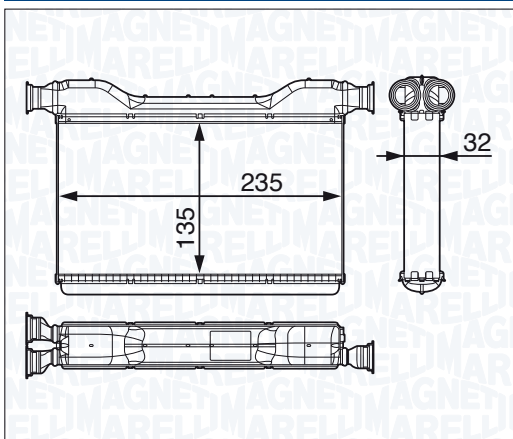

NEW BR354 - 350218354000		<i>i</i>	
BMW 5 SERIES 520d			03/10 →
BMW 5 SERIES 523i			03/10 →
BMW 5 SERIES 525d			03/10 →
BMW 5 SERIES 528i			03/10 →
BMW 5 SERIES 530d			03/10 →
BMW 5 SERIES 530d xDrive			10/09 →
BMW 5 SERIES 535d			10/09 →
BMW 5 SERIES 535d xDrive			10/09 →
BMW 5 SERIES 535i			10/09 →
BMW 5 SERIES 535i xDrive			10/09 →
BMW 5 SERIES 550i			10/09 →
BMW 5 SERIES 550i xDrive			10/09 →
BMW 7 SERIES 730d			06/08 →
BMW 7 SERIES 740d			06/08 →
BMW 7 SERIES 740i			06/08 →
BMW 7 SERIES 750i			06/08 →
BMW 7 SERIES 750i xDrive			06/08 →
BMW 7 SERIES 760i			06/08 →
BMW 535i GT [USA] 3.0			01/11 →
BMW 550i GT [USA] 4.4			01/10 →
BMW 750Li XDRIVE [USA] 4.4 Allrad			01/10 →