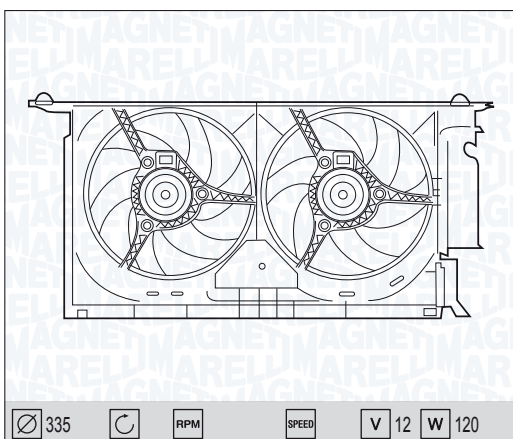

MTC286AX - 069422286010		
CITROËN BERLINGO 1.8 Diesel		07/96 → 10/02
CITROËN BERLINGO 1.9 Diesel		07/96 → 03/97
CITROËN XSARA I 1.9 Diesel		07/97 → 08/00
CITROËN XSARA I 1.9 Turbodiesel		07/97 → 08/00
CITROËN XSARA I 2.0 Hdi		06/99 → 08/00
CITROËN XSARA II 1.9 Diesel		09/00 → 04/02
CITROËN XSARA II 1.9 SD		09/00 → 04/02
CITROËN XSARA II 1.9 TD		09/00 → 04/02
PEUGEOT 306 II 1.8 Diesel / XND		04/97 → 12/02
PEUGEOT 306 II 1.9 Diesel / XRD / XTD		04/97 → 12/02