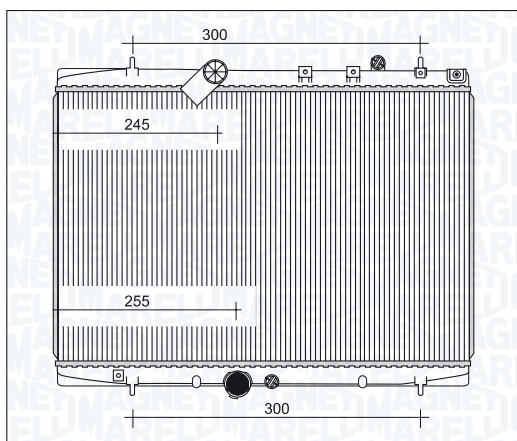

BM986 - 350213986000	<i>i</i>	
CITROËN C5 2.0 16V HPI		03/01 → 08/04
CITROËN C5 2.2 Hdi		09/00 → 08/04