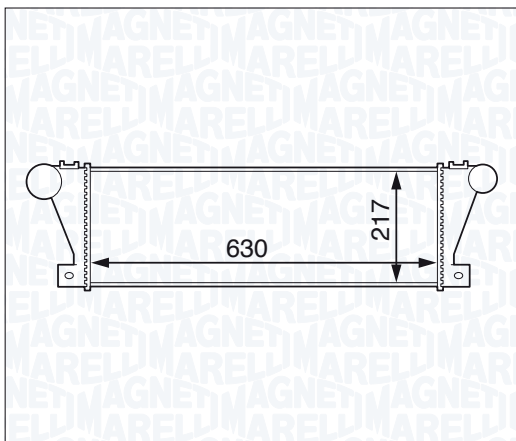

NEW

MST259 - 351319202590

IVECO DAILY I 59-12 V (13154404, 13154411, 13154412, 13154417, 13154424, 1)	05/91 → 04/96