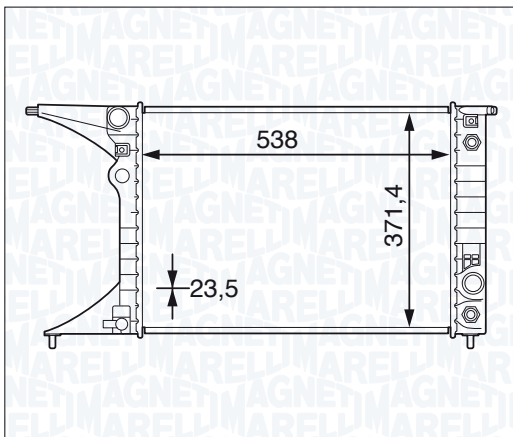

NEW

BM1308 - 350213130800

OPEL / VAUXHALL OMEGA B 2.0

03/94 → 09/99