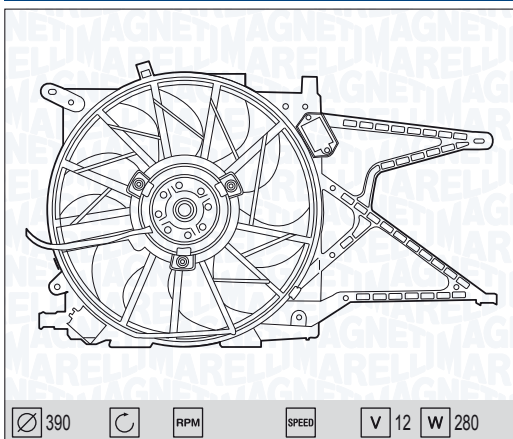

∅ 390
C
RPM
SPEED
V 12
W 280

MTC334AX - 069422334010		
OPEL/VAUXHALL ASTRA G 1.7 TD (Mot.DTL)		12/97 → 01/04
OPEL/VAUXHALL ASTRA G 1.7 Turbodiesel		12/97 → 01/04
OPEL/VAUXHALL ASTRA G 2.0 i 16V (Mot.DTL)		12/97 → 01/04
OPEL/VAUXHALL ZAFIRA 1.7 TD		01/99 →