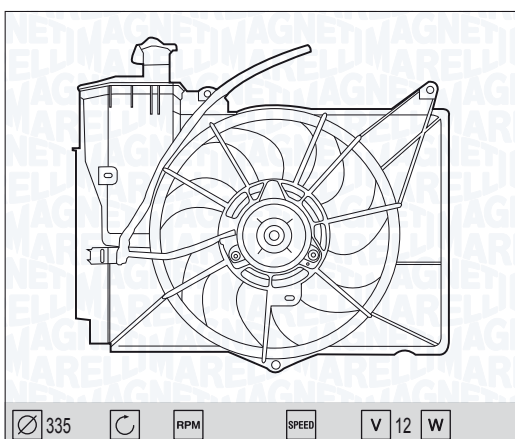

MTC360AX - 069422360010

TOYOTA YARIS 1.4 TDi D-4D

-C 01 → 05

TOYOTA YARIS VERSO 1.4 TDi D-4D

-C 01 → 05