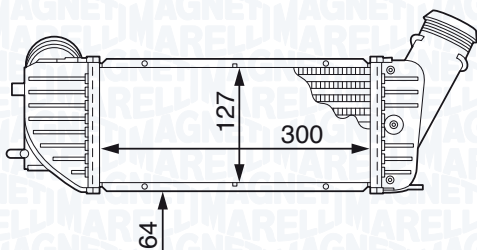

CITROËN C4 2.0 HDi	07/08 →
CITROËN XSARA 2.0 HDi 109	05/01 → 03/05
PEUGEOT 307 2.0 HDi 110	08/00 →
PEUGEOT 307 2.0 HDi 110	03/02 →