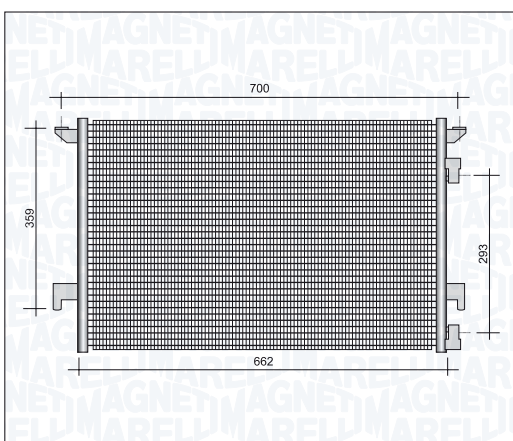

BC491 - 350203491000		
OPEL/VAUXHALL SIGNUM 2.0 DTi / 2.2 DTi	PF	03 → 04
OPEL/VAUXHALL VECTRA C 2.0 DTi / 2.2 DTi	PF	02 → 04