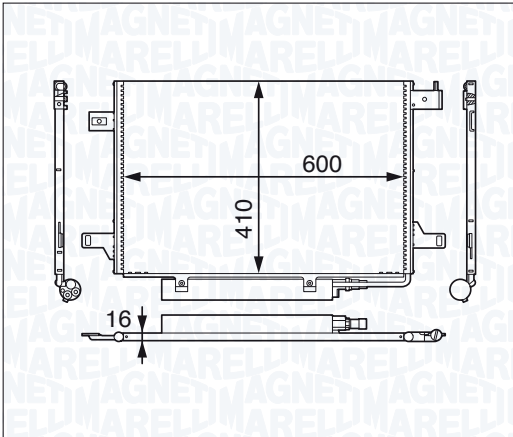

BC606 - 350203606000		
MERCEDES A-CLASS A 150 (169.031, 169.331)	+Drier	09/04 →
MERCEDESA-CLASS A160CDI(169.006, 169.306)	+Drier	09/04 →
MERCEDES A-CLASS A 170 (169.032, 169.332)	+Drier	09/04 →
MERCEDESA-CLASS A180CDI(169.007, 169.307)	+Drier	09/04 →
MERCEDES A-CLASS A 200 (169.033, 169.333)	+Drier	09/04 →
MERCEDESA-CLASS A200CDI(169.008, 169.308)	+Drier	09/04 →
MERCEDES A-CLASS A 200 TURBO (169.034, 169.334)	+Drier	09/04 →
MERCEDES B-CLASS B 150 (245.231)	+Drier	03/05 →
MERCEDES B-CLASS B 170 (245.232)	+Drier	03/05 →
MERCEDES B-CLASS B 170 NGT (245.233)	+Drier	03/05 →
MERCEDES B-CLASS B 180 CDI (245.207)	+Drier	03/05 →
MERCEDES B-CLASS B 200 (245.233)	+Drier	03/05 →
MERCEDES B-CLASS B 200 CDI (245.208)	+Drier	03/05 →
MERCEDES B-CLASS B 200 TURBO (245.234)	+Drier	03/05 →