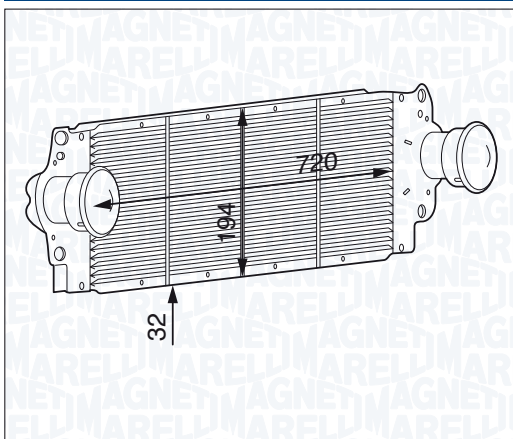

NEW

MST194 - 351319201940

| | |
|-----------------------------------|---------------|
| SMART CABRIO 0.8 CDI (S10LC1) | 03/01 → 01/04 |
| SMART CITY-COUPE 0.8 CDI (S1CLC1) | 11/99 → 01/04 |
| SMART FORTWO 0.8 CDI (450.300) | 01/04 → |
| SMART FORTWO 0.8 CDI (450.400) | 01/04 → |