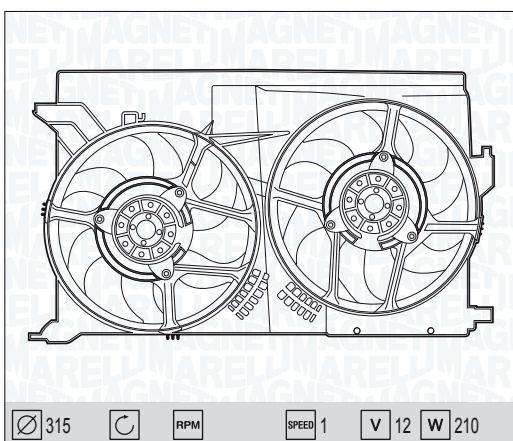

∅ 315
C
RPM
SPEED 1
V 12
W 210

MTC342AX - 069422342010		
OPEL/VAUXHALL SIGNUM 2.0 Turbo 16V	P	03 →
OPEL/VAUXHALL SIGNUM 2.0 Turbo 16V DTi	P	03 →
OPEL/VAUXHALL SIGNUM 2.2 16V DTi	P	03 →
OPEL/VAUXHALL VECTRA C 2.0 16V DTi	P	03 →
OPEL/VAUXHALL VECTRA C 2.2 16V	P	03 →
OPEL/VAUXHALL VECTRA C 2.2 16V DTi	P	03 →