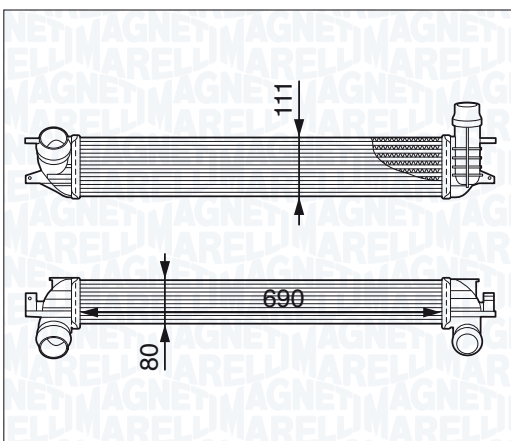

NEW

MST263 - 351319202630

RENAULT LAGUNA II 1.5 dCi (BT0A)

10/07 →

RENAULT LAGUNA II 1.5 dCi (KT0A)

10/07 →