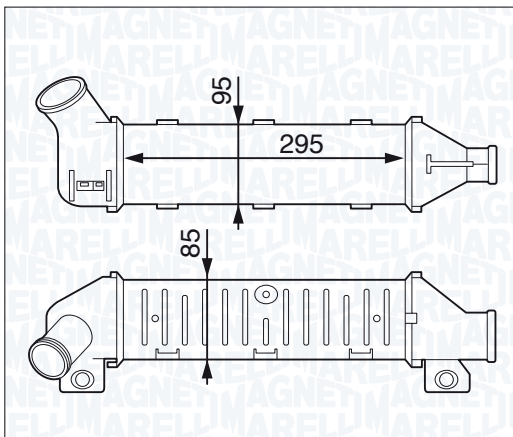

NEW

MST236 - 351319202360

SEAT CORDOBA II 1.9 TDI	08/96 → 06/99
SEAT IBIZA II (6K1) 1.9 TDI	08/96 → 08/99
VOLKSWAGEN CADDY II 1.9 TDI	09/96 → 01/04
VOLKSWAGEN POLO 1.9 TDI	06/98 → 09/01
VOLKSWAGEN POLO 1.9 TDI	06/96 → 09/01
VOLKSWAGEN POLO 110 1.9 TDI	06/98 → 09/01
VOLKSWAGEN POLO 90 1.9 TDI	09/96 → 09/01