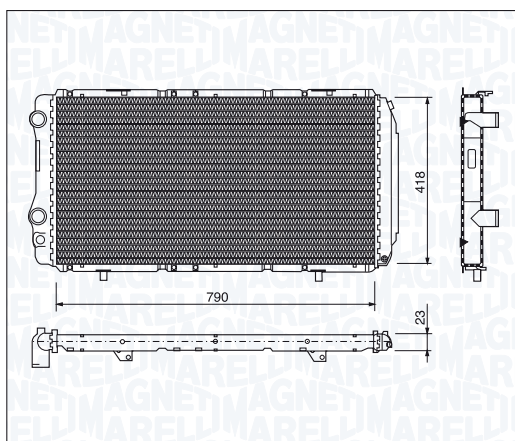

BM731 - 350213731000	<i>i</i>	
CITROËN JUMPER 1.9 TD		94 →
CITROËN JUMPER 2.0		94 →
CITROËN JUMPER 2.5 D		94 →
FIAT DUCATO 1.9 TD		94 →
FIAT DUCATO 2.0		94 →
FIAT DUCATO 2.5 D		94 →
FIAT DUCATO 2.5 TD		94 →
PEUGEOT BOXER 1.9 TD		94 →
PEUGEOT BOXER 2.0		94 →
PEUGEOT BOXER 2.5 D		94 →