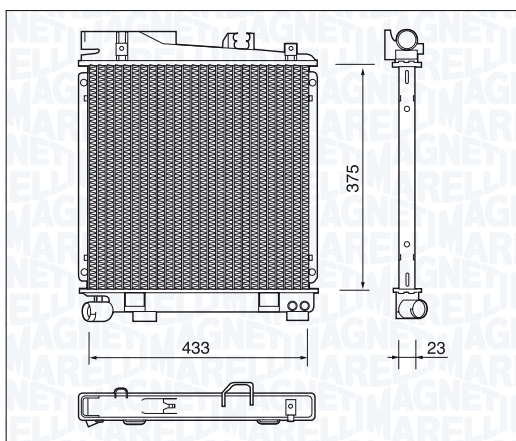

BM699 - 350213699000

BMW 3 SERIES 320i (E30)		85 → 87
BMW 3 SERIES 323i (E30)		85 → 87
BMW 3 SERIES 325i 6 CIL (E30)		85 → 87