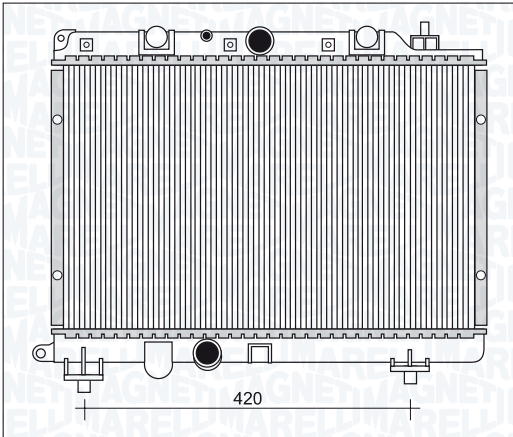

BM1141 - 350213114100	<i>i</i>	
HONDA ACCORD 2.0 TD		96 → 98
ROVER 45 2.0 i Diesel		99 → 05
ROVER 400 SERIES 2.0 D		95 → 99
ROVER 400 SERIES 2.0 TD		95 → 99