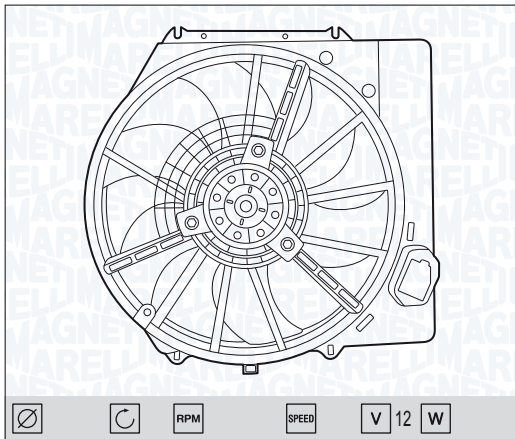

MTC437AX - 069422437010	<i>i</i>	
RENAULT KANGOO 1.2		10/97 →
RENAULT KANGOO 1.4 i		10/97 →
RENAULT MEGANE 1.9 DT		11/95 → 05/97
RENAULT MEGANE 1.9 Dti		06/97 →
RENAULT MEGANE SCENIC 1.4 i		09/96 →
RENAULT MEGANE SCENIC 1.6 i		09/96 →
RENAULT MEGANE SCENIC 1.9 Diesel		09/96 →
RENAULT MEGANE SCENIC 1.9 DT		09/96 →
RENAULT MEGANE SCENIC 1.9 Dti		10/97 →
RENAULT MEGANE SCENIC 2.0 i		09/96 →
RENAULT MEGANE SCENIC 2.0 i 16V		07/99 →