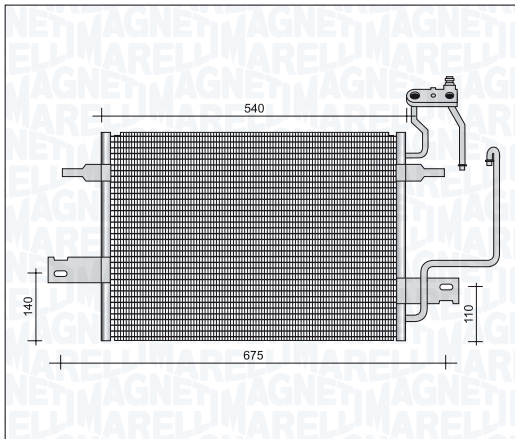

BC249 - 350203249000		
OPEL/VAUXHALL MERIVA 1.4 i 16V		07/04 →
OPEL/VAUXHALL MERIVA 1.6 i 16V		04/03 →
OPEL/VAUXHALL MERIVA 1.6 i 8V		04/03 →
OPEL/VAUXHALL MERIVA 1.7 Dti		08/03 →
OPEL/VAUXHALL MERIVA 1.8 i 8V		08/03 →