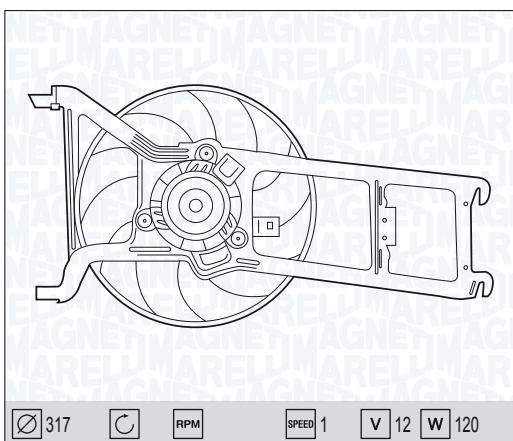

MTC375AX - 069422375010		
PEUGEOT 106 1.0	I	92 →
PEUGEOT 106 1.1	I	92 →
PEUGEOT 106 1.4	I	92 →
PEUGEOT 106 1.5 D	I	92 →