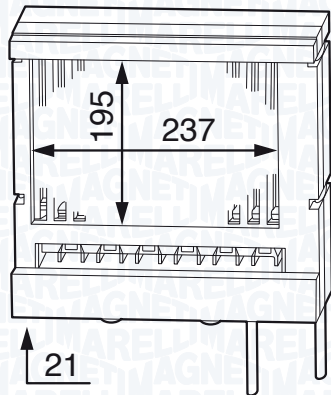

NEW

BR335 - 350218335000

OPEL ASTRA G 1.2 16V	AEH	02/98 → 12/09
OPEL ASTRA G 1.4 16V	AEH	02/98 → 12/09
OPEL ASTRA G 1.6	AEH	02/98 → 12/09
OPEL ASTRA G 1.6 16V	AEH	02/98 → 12/09
OPEL ASTRA G 1.6 CNG	AEH	02/98 → 12/09
OPEL ASTRA G 1.7 CDTI	AEH	02/98 → 12/09
OPEL ASTRA G 1.7 DTI 16V	AEH	02/98 → 12/09
OPEL ASTRA G 1.7 TD	AEH	02/98 → 12/09
OPEL ASTRA G 1.8 16V	AEH	02/98 → 12/09
OPEL ASTRA G 2.0 16V	AEH	02/98 → 12/09
OPEL ASTRA G 2.0 16V Turbo	AEH	03/00 → 05/05
OPEL ASTRA G 2.0 DI	AEH	02/98 → 12/09
OPEL ASTRA G 2.0 DTI 16V	AEH	02/98 → 12/09
OPEL ASTRA G 2.0 OPC	AEH	02/98 → 12/09
OPEL ASTRA G 2.2 16V	AEH	02/98 → 12/09
OPEL ASTRA G 2.2 16V	AEH	03/00 → 05/05
OPEL ASTRA G 2.2 DTI	AEH	02/98 → 12/09
OPEL ZAFIRA 1.6 16V	AEH	04/99 → 06/05
OPEL ZAFIRA 1.6 CNG	AEH	04/99 → 06/05
OPEL ZAFIRA 1.8 16V	AEH	04/99 → 06/05
OPEL ZAFIRA 2.0 DI 16V	AEH	04/99 → 06/05
OPEL ZAFIRA 2.0 DTI 16V	AEH	04/99 → 06/05
OPEL ZAFIRA 2.0 OPC	AEH	04/99 → 06/05
OPEL ZAFIRA 2.2 16V	AEH	04/99 → 06/05
OPEL ZAFIRA 2.2 DTI 16V	AEH	04/99 → 06/05