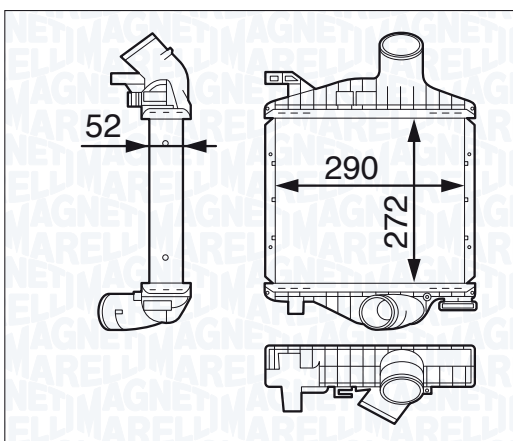

NEW

MST222 - 351319202220

MERCEDES V-CLASS V 230 TD (638.274)

09/96 → 07/03

MERCEDES VITO 110 D 2.3 (638.074)

03/97 → 07/03

MERCEDES VITO 110 TD 2.3 (638.174)

02/96 → 07/03