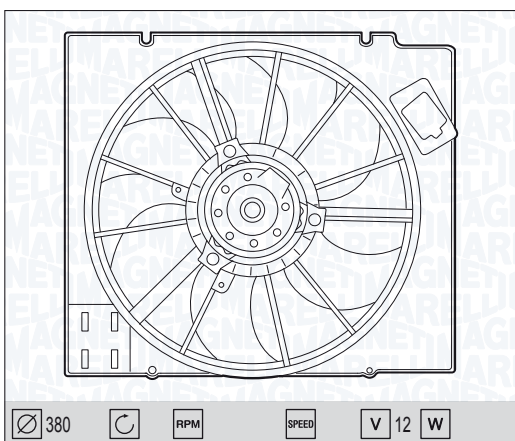

MTC351AX - 069422351010		
RENAULT MEGANE 1.4 i		11/95 →
RENAULT MEGANE 1.6 i		11/95 →
RENAULT MEGANE SCENIC 1.4 i		09/96 →
RENAULT MEGANE SCENIC 1.6 i		09/96 →
RENAULT MEGANE SCENIC 2.0 i		09/96 →
RENAULT MEGANE SCENIC 2.0 i 16V		07/99 →