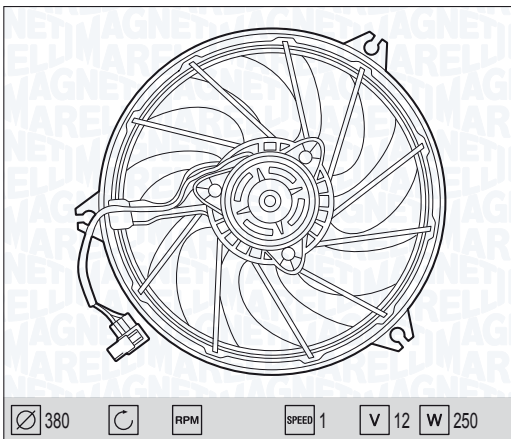

∅ 380 C RPM SPEED 1 V 12 W 250

NEW MTC548A - 069422548010		
PEUGEOT 206 1.1	P	
PEUGEOT 206 1.4	P	
PEUGEOT 206 1.6	P	
PEUGEOT 206 1.9	P