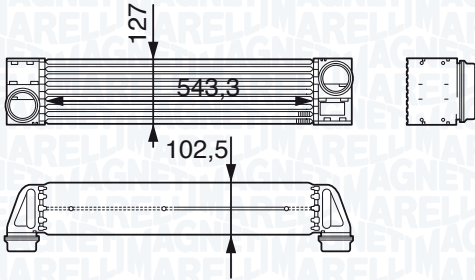

NEW

MST265 - 351319202650

LAND ROVER RANGE ROVER III 3.0 TD 6

03/02 →

NEW

MST266 - 351319202660

SMART FORTWO 1.0 Turbo (451.332)

01/07 →

SMART FORTWO 1.0 Turbo (451.432)

01/07 →

SMART FORTWO 1.0 Turbo Brabus (451.333)

07/10 →

SMART FORTWO 1.0 Turbo Brabus (451.433)

07/10 →