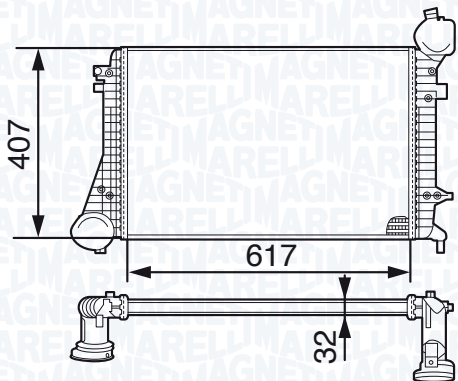

NEW

MST268 - 351319202680

FORD TRANSIT CONNECT 1.8 TDCi

08/06 →