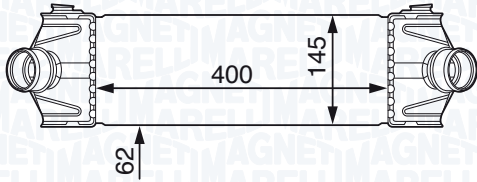

NEW

MST217 - 351319202170

FORD TRANSIT 2.2 TDCi	07/06 →
FORD TRANSIT 2.4 TDCi	07/06 →
FORD TRANSIT 2.4 TDCi 4WD	11/06 →
FORD TRANSIT 2.4 TDCi Allrad	11/06 →
FORD TRANSIT TOURNEO 2.2 TDCi	07/06 →

NEW

MST218 - 351319202180