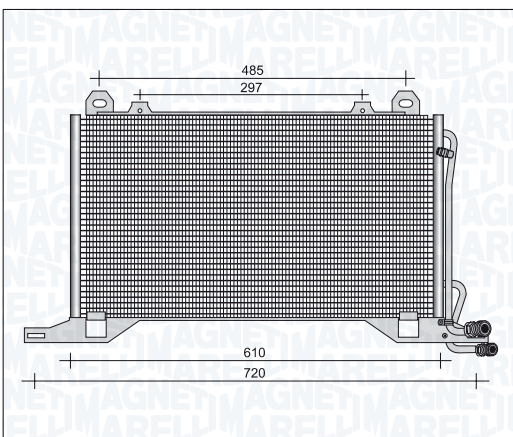

BC393 - 350203393000		
MERCEDES E-CLASS 2.0 KOMPRESSOR	PF	97 → 00
MERCEDES E-CLASS 2.2CDi (Turbo Diesel)	PF	98 → 02
MERCEDES E-CLASS 2.9TD (Turbo Diesel)	PF	95 → 99