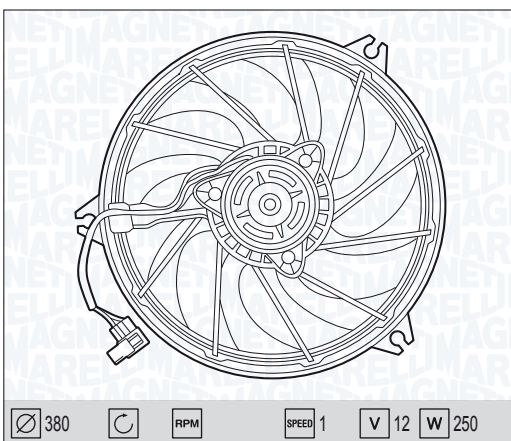

∅ 380 C RPM SPEED 1 V 12 W 250

NEW MTC549A - 069422549010		
PEUGEOT 206 1.1 16V	P	
PEUGEOT 206 1.4 16 V	P	
PEUGEOT 206 1.4 TDS	P	
PEUGEOT 206 1.6 16 V	P	
PEUGEOT 206 1.9 DS	P	
PEUGEOT 206 2.0 GTi	P	
PEUGEOT 206 2.0 HDi	P