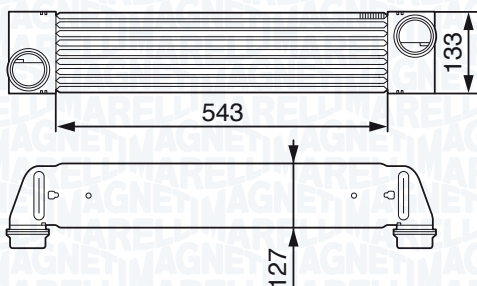

BMW 5 SERIES 535d	09/04 →
BMW 5 SERIES 535d	01/07 →
BMW 6 SERIES 635d	07/07 →
BMW 7 SERIES 730d	10/02 →
BMW 7 SERIES 730Ld	07/05 →