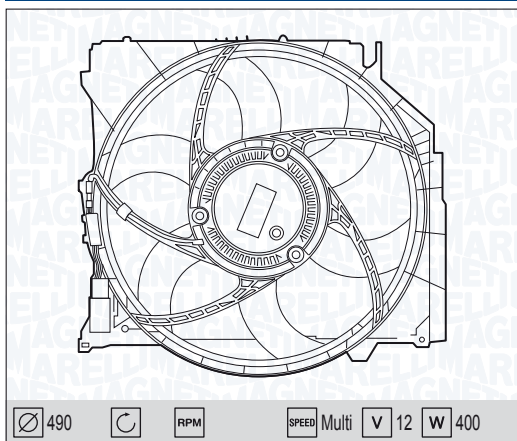

MTC368AX - 069422368010

BMW Z4 2.0i	P	03 →
BMW Z4 2.2i	P	03 →
BMW Z4 2.5i	P	03 →
BMW Z4 2.5i	P	03 →
BMW Z4 3.0i	P	03 →
BMW Z4 3.0Si	P	03 →