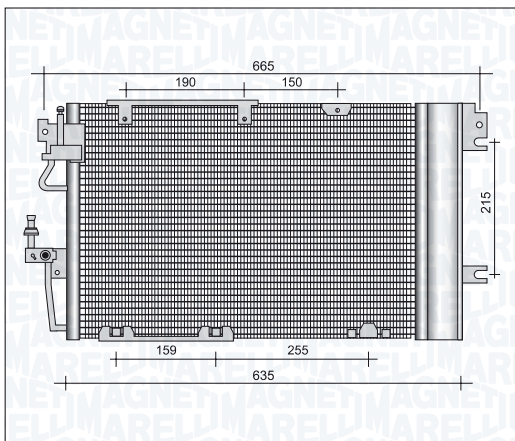

BC258 - 350203258000		
OPEL/VAUXHALL ASTRA H 2.0 Turbo	+Drier	03/04 →
OPEL/VAUXHALL ASTRA H 2.0 Turbo	+Drier	09/04 →
OPEL/VAUXHALL ZAFIRA B 2.0	+Drier	07/05 →
OPEL/VAUXHALL ZAFIRA B 2.0	+Drier	07/05 → 03/08