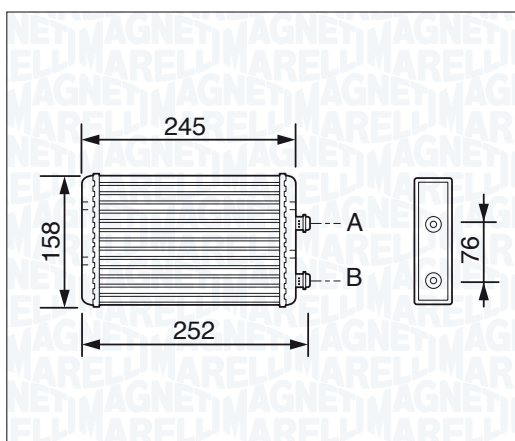

BR068 - 350218068000	<i>i</i>	
FIAT DUCATO III		99 →
PEUGEOT BOXER 1.9 D		94 → 02
PEUGEOT BOXER 1.9 TD		94 → 02
PEUGEOT BOXER 2.0		02 →
PEUGEOT BOXER 2.0 HDi		94 → 02
PEUGEOT BOXER 2.0 HDi		01 →
PEUGEOT BOXER 2.2 HDi		01 →
PEUGEOT BOXER 2.5 D		94 → 02
PEUGEOT BOXER 2.5 D 4x4		94 → 02
PEUGEOT BOXER 2.5 TD		94 → 02
PEUGEOT BOXER 2.5 TDi		94 → 02
PEUGEOT BOXER 2.5 TDi 4x4		94 → 02
PEUGEOT BOXER 2.8 DTiC		94 → 02
PEUGEOT BOXER 2.8 HDi		94 → 02
PEUGEOT BOXER 2.8 HDi		01 →
PEUGEOT BOXER 2.8 HDi 4x4		01 →

BR069 - 350218069000	<i>i</i>	
FIAT PUNTO RHD RHD		09/99 →