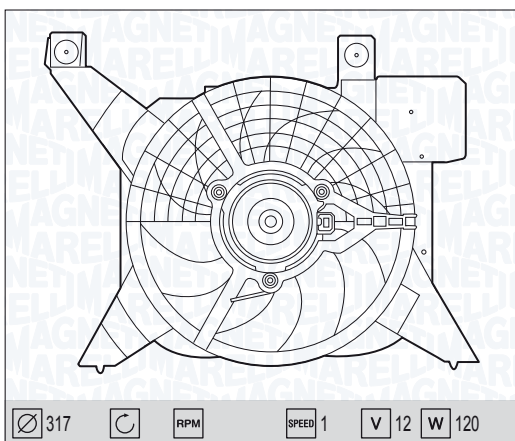

Ø 317 RPM SPEED 1 V 12 W 120

MTC381AX - 069422381010	<i>i</i>	

CITROËN SAXO 1.4i	P
CITROËN SAXO 1.6i	P
PEUGEOT 106 1.1	P
PEUGEOT 106 1.4	P