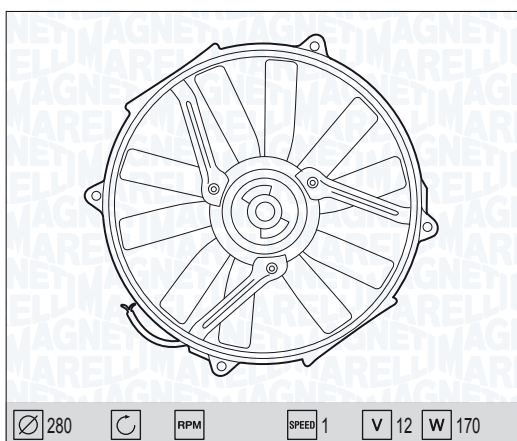

MTC232A - 069422232010

MERCEDES S-CLASS S 280	I	93 → 98
MERCEDES S-CLASS S 300	I	91 → 98
MERCEDES S-CLASS S 350 TURBOD	I	93 → 98
MERCEDES S-CLASS S 400	I	91 → 98
MERCEDES S-CLASS S 500 SE/SEL	I	91 → 98
MERCEDES S-CLASS S 600 SE/SEL	I	91 → 92
MERCEDES S-CLASS SL 600	I	92 →