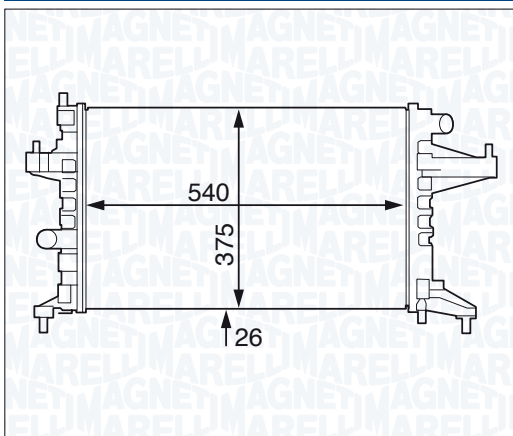

BM830 - 350213830000	<i>i</i>	
OPEL / VAUXHALL COMBO 1.6		10/01 →
OPEL / VAUXHALL COMBO 1.6		10/01 →
OPEL / VAUXHALL COMBO 1.6 CNG		06/06 →
OPEL / VAUXHALL CORSA C 1.4		09/00 →
OPEL / VAUXHALL CORSA C 1.8		09/00 →
OPEL / VAUXHALL TIGRA TWINTOP 1.8		06/04 →