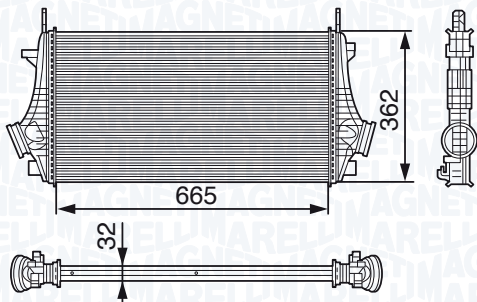

OPEL/VAUXHALL INSIGNIA 1.6 Turbo	07/08 →
OPEL/VAUXHALL INSIGNIA 2.0 Biturbo CDTI 4x4	05/09 →
OPEL/VAUXHALL INSIGNIA 2.0 CDTI 4x4	06/10 →
OPEL/VAUXHALL INSIGNIA 2.0 Turbo	07/08 →
OPEL/VAUXHALL INSIGNIA 2.0 Turbo 4x4	07/08 →
OPEL/VAUXHALL INSIGNIA 2.8 V6 Turbo 4x4	07/08 →
OPEL/VAUXHALL INSIGNIA 2.8 V6 Turbo OPC 4x4	07/09 →
SAAB 9-5 2.0 T	05/10 →
SAAB 9-5 2.0 T BioPower	05/10 →
SAAB 9-5 2.0 T BioPower XWD	05/10 →
SAAB 9-5 2.0 T XWD	05/10 →
SAAB 9-5 2.8 T V6 XWD	05/10 →

NEW

MST274 - 351319202740