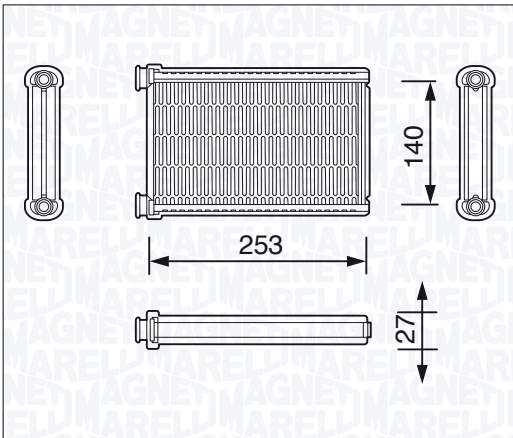

NEW

BR331 - 350218331000

BMW 1 SERIES 116i	07 →
BMW 1 SERIES 116i	09 →
BMW 1 SERIES 118i	04 →
BMW 1 SERIES 120i	04 →
BMW 1 SERIES 130i	05 →
BMW 1 SERIES 118i	04 →
BMW 1 SERIES 120i	04 →
BMW 1 SERIES 125i	08 →
BMW 1 SERIES 135i	07 →
BMW 1 SERIES 116i	04 →
BMW 3 SERIES 316i	06 →
BMW 3 SERIES 318i	05 →
BMW 3 SERIES 320i	05 →
BMW 3 SERIES 320si	06 →
BMW 3 SERIES 325i	05 →
BMW 3 SERIES 325i	07 →
BMW 3 SERIES 325xi	05 →
BMW 3 SERIES 325xi	07 →
BMW 3 SERIES 328i	07 →
BMW 3 SERIES 330i	06 →
BMW 3 SERIES 330xi	06 →
BMW 3 SERIES 335i	07 →
BMW 3 SERIES 335xi	08 →