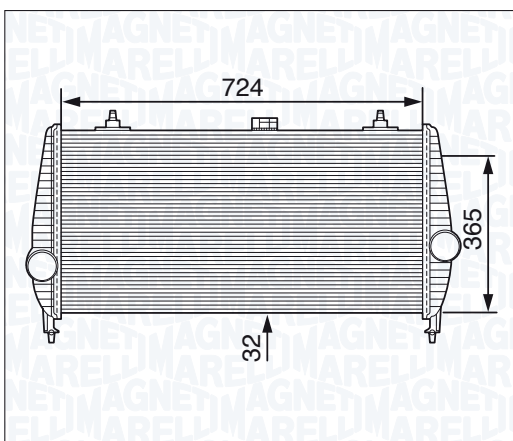

NEW

MST270 - 351319202700

CITROËN C5 2.0 HDi	
CITROËN C5 2.2 HDi	09/04 →
CITROËN C5 2.2 HDi (RC4HXE)	04/06 →
CITROËN C5 2.7 HDi	02/08 →
CITROËN C5 2.2 HDi	04/06 →
CITROËN C5 2.2 HDi	02/08 →
CITROËN C5 2.2 HDi (RE4HXE)	09/04 →
CITROËN C5 2.7 HDi	02/08 →
CITROËN C6 2.2 HDi	06/06 →
CITROËN C6 2.7 HDi	09/05 →
PEUGEOT 407 2.2 HDi 170	05/06 →
PEUGEOT 407 2.7 HDi	10/05 →
PEUGEOT 607 2.2 HDi	05/06 →
PEUGEOT 607 2.7 HDi 24V	12/04 →