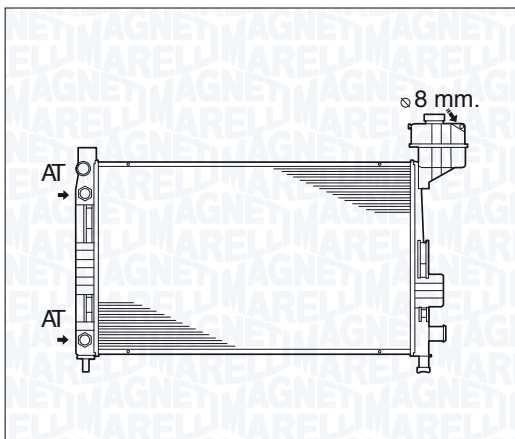

BM822 - 350213822000	<i>i</i>	
MERCEDES A-CLASS A 140		01/97 → 02/00
MERCEDES A-CLASS A 140		02/00 → 04
MERCEDES A-CLASS A 160		01/97 → 02/00
MERCEDES A-CLASS A 160		02/00 → 04
MERCEDES A-CLASS A 170		01/97 → 02/00
MERCEDES A-CLASS A 170		02/00 → 04