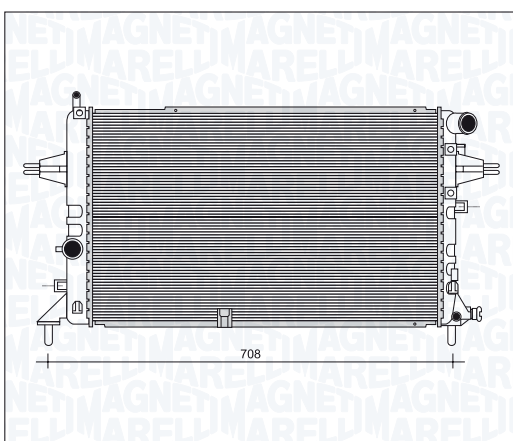

BM978 - 350213978000	<i>i</i>	
OPEL / VAUXHALL ASTRA H 2.0 Turbo		→ 11/09
OPEL / VAUXHALL ZAFIRA 2.0 Turbo		→ 11/09
OPEL / VAUXHALL ZAFIRA 2.2		→ 11/09