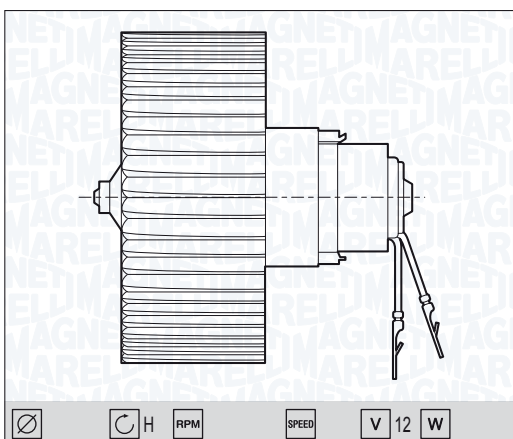

MTE688A - 069401294010		<i>i</i>	
ALFA ROMEO 145 1.4 i.e.			94 → 96
ALFA ROMEO 145 1.6 i.e.			94 → 96
ALFA ROMEO 145 1.7 i.e. 16V			94 → 96
ALFA ROMEO 145 1.9 TD			94 → 99
ALFA ROMEO 145 2.0 16V T.S.			95 → 01
ALFA ROMEO 146 1.4 i.e.			94 → 96
ALFA ROMEO 146 1.6 i.e.			94 → 96
ALFA ROMEO 146 1.7 i.e. 16V			94 → 96
ALFA ROMEO 146 1.8 i.e. 16V T.S.			96 → 01
ALFA ROMEO 146 1.9 TD			94 → 99
ALFA ROMEO 146 2.0 16V T.S.			95 → 01
ALFA ROMEO 155 1.8 T.S.			92 → 93
ALFA ROMEO 155 1.8 T.S.			92 → 97
ALFA ROMEO 155 2.0 T.S. (167.A2)			92 → 93
ALFA ROMEO 155 2.0 T.S. (167.A2A)			92 → 95
ALFA ROMEO 155 2.0 T.S. 16V (167.A2G)			95 → 97
ALFA ROMEO 155 2.5 TD (167.A1A)			93 → 97
FIAT TEMPRA 1.6			90 → 93
FIAT TEMPRA 1.4 i.e. (159.AC, 159.AX)			91 → 96
FIAT TEMPRA 1.6 i.e. (159.AE/AJ/AS/AT)			90 → 92
FIAT TEMPRA 1.8 i.e. (159.AN/AV/AZ/BY)			90 → 96
FIAT TEMPRA 1.9 D (159.AG)			91 → 96
FIAT TEMPRA 1.9 TD (159.AQ/CU/AU/AI/BI)			92 → 96
FIAT TIPO 1.1 (160.AA)			88 → 91
FIAT TIPO 1.4 (160.AC)			87 → 89
FIAT TIPO 1.4 i.e. (160.AP, 160.AD, 160.EA)			89 → 95
FIAT TIPO 1.6 (160.AE)			88 → 91
FIAT TIPO 1.6 i.e.			88 → 91
FIAT TIPO 1.6 i.e. (160.A1, 160.EC, 160.EB, 160.AF)			88 → 95
FIAT TIPO 1.7 D (160.AG)			88 → 95
FIAT TIPO 1.8 i.e. (160.AY, 160.ED)			90 → 95
FIAT TIPO 1.8 i.e. 16V Sport			89 → 92
FIAT TIPO 1.9 D			91 → 96
FIAT TIPO 1.9 TD (160.EL, 160.GL, 160.AQ, 160.EI, 160.AR, 160.AW)			90 → 95