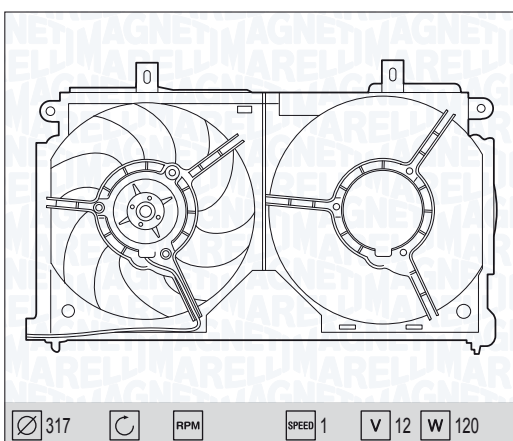

MTC376AX - 069422376010		
CITROËN SAXO 1.1	P	
CITROËN SAXO 1.4	P	
CITROËN SAXO 1.6	P