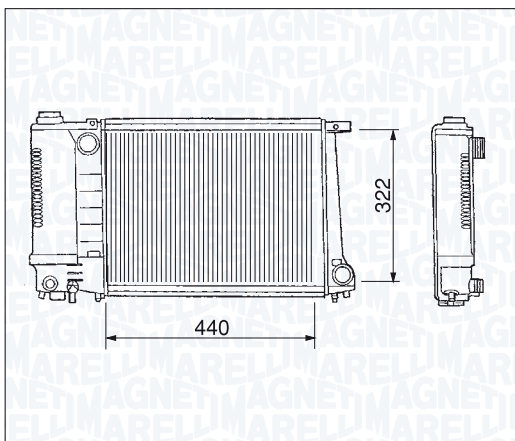

BM240 - 350213240000

BMW 3 SERIES 316i (M40)	88 → 91
BMW 3 SERIES 316i (M40) Sedan/Touring	91 →
BMW 3 SERIES 316i, 318i (M40, M42, M43)	90 → 99
BMW 3 SERIES 316i, 318i Compact 16V	94 → 01
BMW 3 SERIES 318i (M40)	87 → 91
BMW 3 SERIES 318i (M40)	90 →
BMW 3 SERIES 320i, 325i (M50)	89 → 01
BMW 3 SERIES 328i (M52)	95 → 99
BMW 5 SERIES 518i (M40)	89 → 94
BMW 5 SERIES 520i (M20)	87 → 90
BMW 5 SERIES 520i (M50)	89 → 91
BMW 5 SERIES 525i (M20)	87 → 90
BMW 5 SERIES 525i (M50)	89 → 95