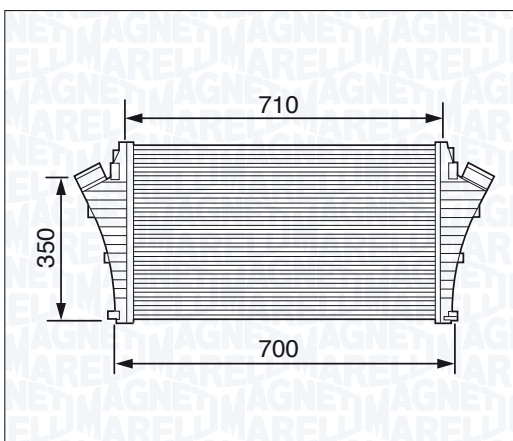

NEW

MST351 - 351319203510

OPEL/VAUXHALL SIGNUM 2.0 i 16V	05/03 → 12/08
OPEL/VAUXHALL SIGNUM 2.2 DTI	02/03 → 04/04
OPEL/VAUXHALL VECTRA C 2.0 i 16V	02/03 → 08/08
OPEL/VAUXHALL VECTRA C 2.2 DTI	04/02 → 07/04
OPEL/VAUXHALL 9-3 / SPORT Petrol	06/02 →