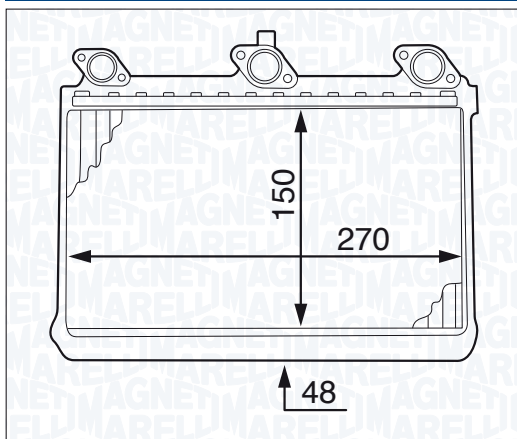

NEW

BR348 - 350218348000

BMW 5 SERIES 518 g		11/91 → 01/97
BMW 5 SERIES 518 i		11/91 → 01/97
BMW 5 SERIES 520 i		12/87 → 11/95
BMW 5 SERIES 520 i		11/91 → 01/97
BMW 5 SERIES 520 i 24V		12/87 → 11/95
BMW 5 SERIES 524 td		12/87 → 11/95
BMW 5 SERIES 525 i		12/87 → 01/97
BMW 5 SERIES 525 i 24V		12/87 → 11/95
BMW 5 SERIES 525 i X		11/91 → 01/97
BMW 5 SERIES 525 i X 24V		12/87 → 11/95
BMW 5 SERIES 525 td		12/87 → 01/97
BMW 5 SERIES 525 tds		12/87 → 01/97
BMW 5 SERIES 530 i		12/87 → 11/95
BMW 5 SERIES 530 i V8		12/87 → 01/97
BMW 5 SERIES 535 i		12/87 → 11/95
BMW 5 SERIES 540 i		11/91 → 01/97
BMW 5 SERIES 540 i V8		12/87 → 11/95
BMW 5 SERIES M5 3.6		12/87 → 11/95
BMW 5 SERIES M5 3.6 KAT		12/87 → 11/95
BMW 5 SERIES M5 3.8		12/87 → 01/97
BMW 7 SERIES 730 i,iL		09/86 → 09/94
BMW 7 SERIES 730 i,iL V8		09/86 → 09/94
BMW 7 SERIES 735 i,iL		09/86 → 09/94
BMW 7 SERIES 740 i,iL V8		09/86 → 09/94
BMW 7 SERIES 750 i,iL V12		09/86 → 09/94
BMW 8 SERIES 840 Ci		04/90 → 12/99
BMW 8 SERIES 840 i		04/90 → 12/99
BMW 8 SERIES 850 Ci		04/90 → 12/99
BMW 8 SERIES 850 CSi		04/90 → 12/99
BMW 8 SERIES 850 i,Ci		04/90 → 12/99