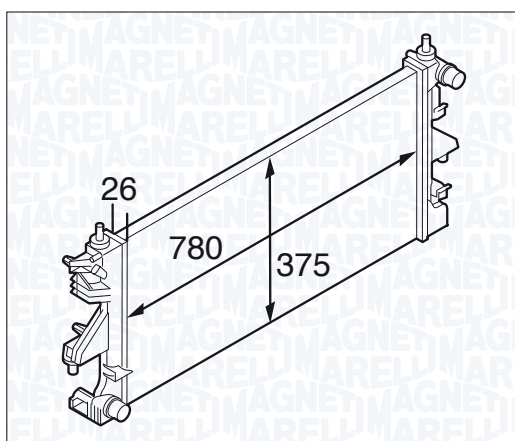

BM1268 - 350213126800	<i>i</i>	
CITROËN JUMPER 2.2 HDi 100 /120		04/06 →
FIAT DUCATO 120 Multijet 2,3 D		07/06 →
PEUGEOT BOXER 2.2 HDi 100		04/06 →
PEUGEOT BOXER 2.2 HDi 120		04/06 →