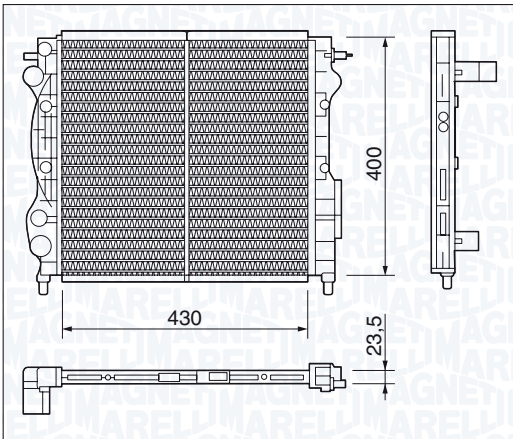

BM255 - 350213255000

RENAULT CLIO I 1.2 RL / RN / RT	05/90 → 04/98
RENAULT CLIO I 1.4 RN / RT	05/90 → 04/98
RENAULT CLIO II PHASE 2 2.0 16V	07/01 →
RENAULT EXPRESS II 1.4	08/91 → 08/97
RENAULT EXTRA II 1.4	09/91 → 08/97
RENAULT KANGOO EXTRA 1.2	01/98 →
RENAULT KANGOO EXTRA 1.4 i	01/98 →
RENAULT KANGOO I 1.4 i	09/97 →
RENAULT KANGOO I 1.9 Dti	12/99 → 02/00
RENAULT KANGOO II 1.9 Dti	03/03 →