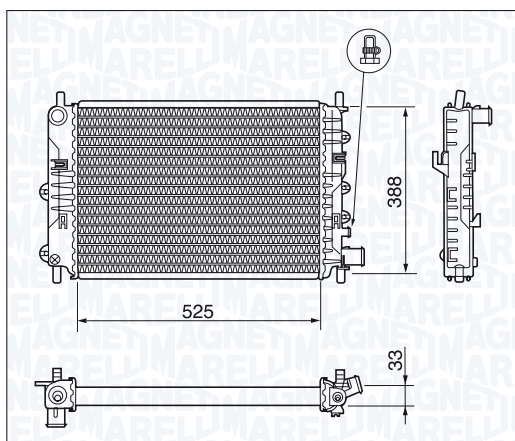

BM494 - 350213494000	<i>i</i>	
FORD ESCORT V 1.4		95 → 00
FORD ESCORT V 1.6		95 → 00
FORD ESCORT V 1.8		95 → 00
FORD ESCORT V 1.8 Diesel		95 → 00
FORD ESCORT V 1.8 Diesel - Width : 25		90 → 95
FORD ESCORT V 1.8 Turbo Diesel		95 → 00
FORD ESCORT V 2.0		91 → 95
FORD ORION III 1.4 / 1.4i		90 → 93
FORD ORION III 1.6 / 1.6i		90 → 93
FORD ORION III 1.8		90 → 93
FORD ORION III 1.8 Diesel		90 → 93