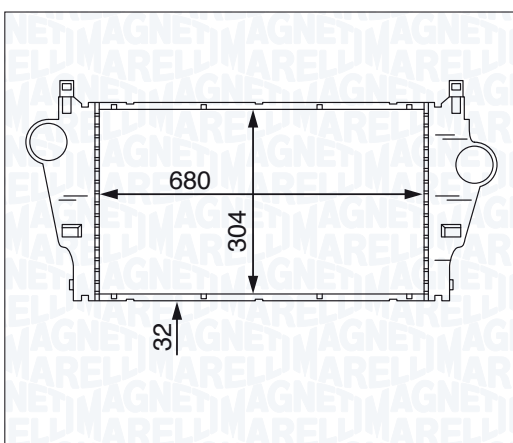

NEW

MST189 - 351319201890

RENAULT ESPACE IV 1.9 dCi (JK0U, JK0G)	11/02 → 02/06
RENAULT LAGUNA II 1.9 dCi (BG0E, BG0R)	10/01 →
RENAULT LAGUNA II 1.9 dCi (BG0G)	03/01 →
RENAULT LAGUNA II 1.9 dCi (BG1A, BG1W)	01/05 →
RENAULT LAGUNA II 1.9 dCi (KG0E, KG0R)	10/01 →
RENAULT LAGUNA II 1.9 dCi (KG0G)	03/01 →
RENAULT LAGUNA II 1.9 dCi (KG1A, KG1W)	01/05 →
RENAULT LAGUNA II 2.2 dCi	05/05 →
RENAULT LAGUNA II 2.2 dCi (BG0F)	10/01 →