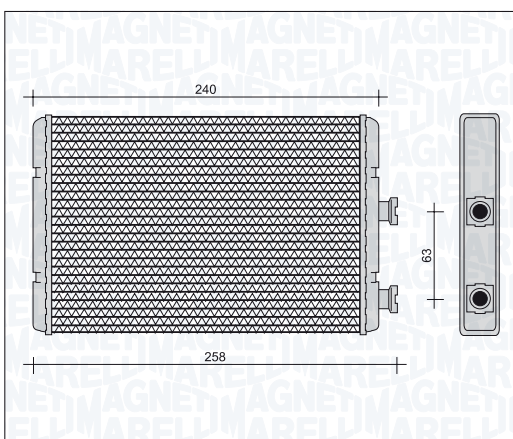

BR251 - 350218251000	<i>i</i>	
BMW 3 SERIES 316 i		98 → 05
BMW 3 SERIES 318 i		98 → 01
BMW 3 SERIES 328 i		98 → 00
BMW 3 SERIES 330 d		99 → 05
BMW 3 SERIES TOURING (E46) 318 i		99 → 01
BMW 3 SERIES TOURING (E46) 328 i		99 → 00
BMW 3 SERIES TOURING (E46) 330 d		99 → 05