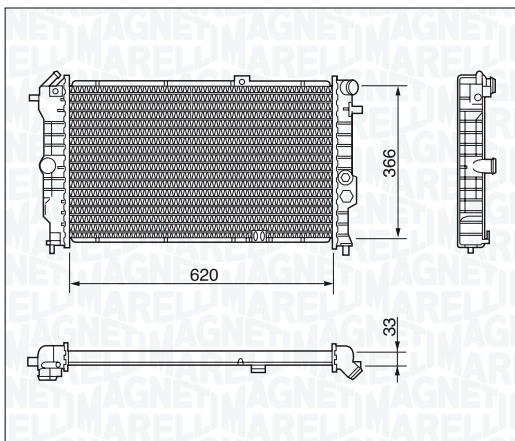

BM591 - 350213591000		
OPEL / VAUXHALL CALIBRA 2.0i (TROPIC)		90 →
OPEL / VAUXHALL CALIBRA 2.0i 16v (TROPIC)		90 →
OPEL / VAUXHALL VECTRA A 1.4 (TROPIC)		88 → 90
OPEL / VAUXHALL VECTRA A 1.6 (TROPIC)		88 → 95
OPEL / VAUXHALL VECTRA A 1.7 D (TROPIC)		88 → 95
OPEL / VAUXHALL VECTRA A 1.8 (TROPIC)		88 → 95
OPEL / VAUXHALL VECTRA A 2.0 16v (TROPIC)		88 → 95
OPEL / VAUXHALL VECTRA A 2.0i (TROPIC)		88 → 95