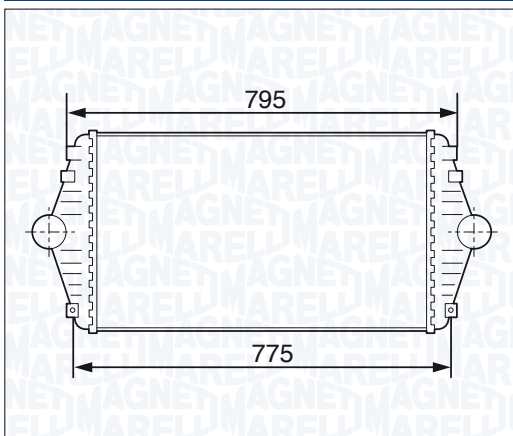

NEW

MST343 - 351319203430

CITROËN EVASION 2.0 i Turbo	06/94 → 10/02
CITROËN EVASION 1.9 TDI	11/94 → 10/02
CITROËN JUMPY 1.9 TDI	10/95 → 10/06
CITROËN SYNERGIE 2.0 i Turbo	06/94 → 02/03
CITROËN SYNERGIE 1.9 TDI	11/94 → 02/03
FIAT SCUDO 1.9 TD	10/95 → 10/06
FIAT SCUDO 2.0 JTD	09/99 → 10/06
FIAT SCUDO 2.0 JTD	09/99 → 10/06
FIAT SCUDO 2.0 JTD	09/99 → 10/06
FIAT ULYSSE 2.0 i 8V Turbo	04/94 → 05/00
FIAT ULYSSE 1.9 TD	11/94 → 08/00
FIAT ULYSSE 2.0 JTD	06/99 → 08/02
FIAT ULYSSE 2.1 TD	04/96 → 05/00
LANCIA ZETA 2.0 i Turbo	08/94 → 12/99
LANCIA ZETA 2.0 JTD - 8V	10/99 → 07/01
LANCIA ZETA 2.0 JTD - 16V	08/01 → 10/03
PEUGEOT 806 2.0 i - 8V Turbo	06/94 → 05/00
PEUGEOT 806 1.9 TDI	06/94 → 08/02
PEUGEOT EXPERT 1.9 TDI	10/95 → 09/00
PEUGEOT EXPERT 2.0 Hdi	10/00 → 10/06