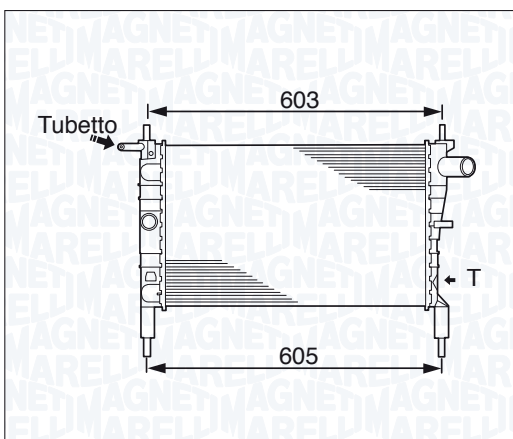

BM831 - 350213831000	<i>i</i>	
OPEL / VAUXHALL ASTRA F 1.4		09/91 → 02/92
OPEL / VAUXHALL ASTRA F 1.4 i		09/91 → 12/97
OPEL / VAUXHALL ASTRA F 1.6 i		02/92 → 12/97