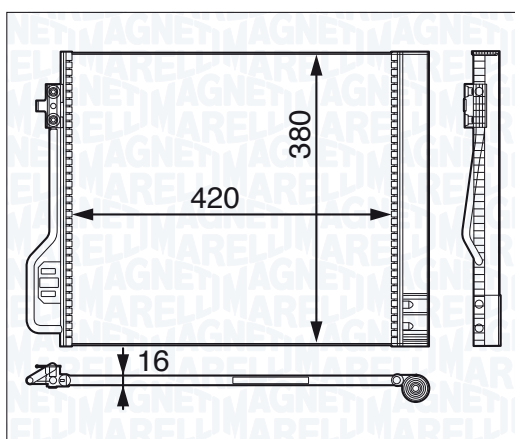

| NEW BC711 - 350203711000 | | <i>i</i> | |
|--|--------|----------|---|
| SMART FORTWO CABRIO 0.8 CDi (451.400) | +Drier | 01/07 | → |
| SMART FORTWO CABRIO 0.8 CDi (451.401) | +Drier | 01/07 | → |
| SMART FORTWO CABRIO 1.0 (451.431) | +Drier | 01/07 | → |
| SMART FORTWO CABRIO 1.0 Brabus (451.433) | +Drier | 01/07 | → |
| SMART FORTWO CABRIO 1.0 Turbo (451.432) | +Drier | 01/07 | → |
| SMART FORTWO CABRIO 1.0 Turbo Brabus (451.433) | +Drier | 01/07 | → |
| SMART FORTWO COUPE 0.8 CDi (451.300) | +Drier | 01/07 | → |
| SMART FORTWO COUPE 0.8 CDi (451.391) | +Drier | 01/07 | → |
| SMART FORTWO COUPE 1.0 (451.330, 451.334) | +Drier | 01/07 | → |
| SMART FORTWO COUPE 1.0 (451.331, 451.380) | +Drier | 01/07 | → |
| SMART FORTWO COUPE 1.0 Brabus (451.333) | +Drier | 01/07 | → |
| SMART FORTWO COUPE 1.0 Turbo (451.332) | +Drier | 01/07 | → |
| SMART FORTWO COUPE 1.0 Turbo Brabus (451.333) | +Drier | 01/07 | → |