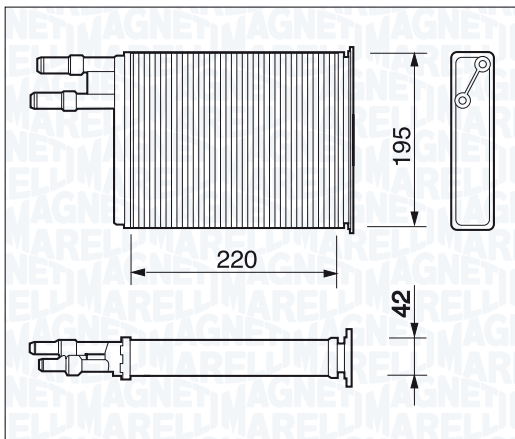

BR060 - 350218060000		
CITROËN JUMPER 1.9 D		02/94 → 04/02
CITROËN JUMPER 1.9 TD		02/94 → 04/02
CITROËN JUMPER 2.0		02/94 → 04/02
CITROËN JUMPER 2.0 4x4		08/96 → 04/02
CITROËN JUMPER 2.5 D		03/94 → 04/02
CITROËN JUMPER 2.5 D 4x4		08/96 → 04/02
CITROËN JUMPER 2.5 TD		08/94 → 04/02
CITROËN JUMPER 2.5 TD 4x4		08/96 → 04/02
CITROËN JUMPER 2.5 TDi		12/96 → 04/02
CITROËN JUMPER 2.5 TDi 4x4		12/96 → 11/00
CITROËN JUMPER 2.8 HDi		09/00 → 04/02
CITROËN RELAY ALL		02/94 →
FIAT DUCATO II 1.9 D		03/94 → 04/02
FIAT DUCATO II 1.9 TD		03/94 → 04/02
FIAT DUCATO II 2.0		03/94 → 04/02
FIAT DUCATO II 2.5 D		08/94 → 04/02
FIAT DUCATO II 2.5 TDi		03/94 → 04/02
FIAT DUCATO II 2.5 TDi 4x4		04/97 → 04/02
FIAT DUCATO II 2.8 TDi		10/97 → 04/02
FIAT DUCATO III 2.8 D		02/98 → 04/02
FIAT DUCATO III 2.8 D 4x4		08/98 → 04/02
FIAT DUCATO III 2.8 iDTD 4x4		05/98 → 09/01
FIAT DUCATO III 2.8 TDi 4x4		06/99 → 04/02
PEUGEOT BOXER 1.9 D		02/94 → 04/02
PEUGEOT BOXER 1.9 TD		02/94 → 04/02
PEUGEOT BOXER 1.9 TD 4x4		07/96 → 04/02
PEUGEOT BOXER 2.0		02/94 → 04/02
PEUGEOT BOXER 2.0 4x4		08/96 → 04/02
PEUGEOT BOXER 2.5 D		03/94 → 04/02
PEUGEOT BOXER 2.5 D 4x4		08/96 → 04/02
PEUGEOT BOXER 2.5 TD		08/94 → 04/02
PEUGEOT BOXER 2.5 TD 4x4		08/96 → 04/02
PEUGEOT BOXER 2.5 TDi		12/96 → 04/02
PEUGEOT BOXER 2.5 TDi 4x4		12/96 → 11/00
PEUGEOT BOXER 2.8 HDi		09/00 → 04/02