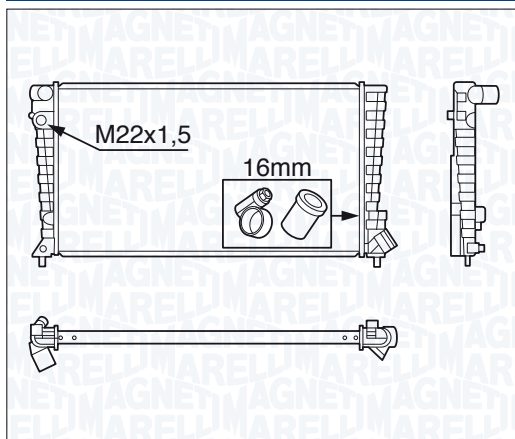

BM1182 - 350213118200	<i>i</i>	
CITROËN BERLINGO 1.7 (W/ QUICK CONNECTION)		98 →
CITROËN BERLINGO 1.8D (W/ QUICK CONNECTION)		98 →
CITROËN BERLINGO 1.9D (W/ QUICK CONNECTION)		98 →
CITROËN BERLINGO 1.9 TD (W/ QUICK CONNECTION)		98 →
CITROËN XSARA 1.7 (W/ QUICK CONNECTION)		01 →
CITROËN XSARA 1.8D (W/ QUICK CONNECTION)		98 →
CITROËN XSARA 1.9D (W/ QUICK CONNECTION)		98 →
CITROËN XSARA 1.9SD (W/ QUICK CONNECTION)		98 →
CITROËN XSARA 1.9TD (W/ QUICK CONNECTION)		98 →
CITROËN XSARA 2.0 16V (W/ QUICK CONNECTION)		98 →
CITROËN ZX 1.8 (W/ QUICK CONNECTION)		98 →
CITROËN ZX 1.9 D (W/ QUICK CONNECTION)		98 →
CITROËN ZX 1.9 TD (W/ QUICK CONNECTION)		98 →
PEUGEOT PARTNER 1.8 D (W/ QUICK CONNECTION)		98 →
PEUGEOT PARTNER 1.9 D (W/ QUICK CONNECTION)		98 →
PEUGEOT PARTNER 2.0 HDi (W/ QUICK CONNECTION)		98 →