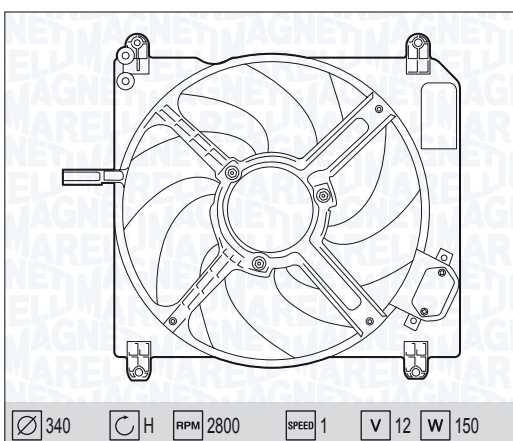

☒ 340 ☐ H ☐ RPM 2800 ☐ SPEED 1 ☐ V 12 ☐ W 150

MTC005AX - 069422005010

FIAT BRAVA 1.4 12V

09/95 →

FIAT BRAVO 1.4 12V

09/95 →