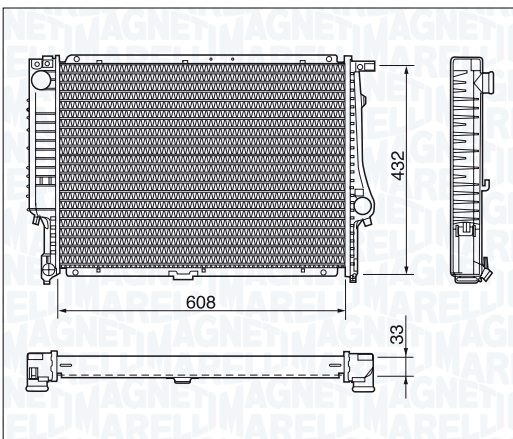

BM421 - 350213421000	<i>i</i>	
BMW 5 SERIES 530i (E34)		87 → 93
BMW 5 SERIES 535i (E34)		87 → 93
BMW 7 SERIES 730i (E32)		87 → 93
BMW 7 SERIES 730i CAT (E32)		87 → 93
BMW 7 SERIES 735i (E32)		87 → 93
BMW 7 SERIES 735i CAT (E32)		87 → 93