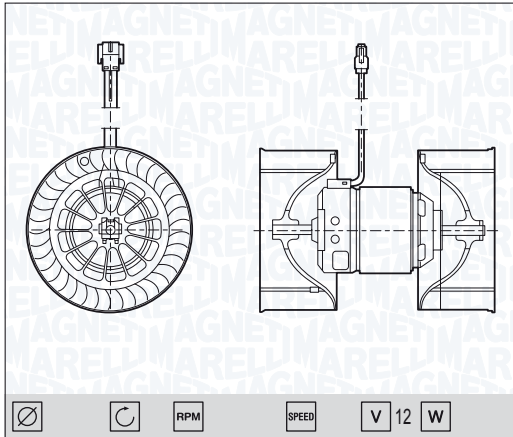

NEW

MTE691AX - 069412691010

BMW 3 SERIES 2.0 TD	06/01 → 02/05
BMW 3 SERIES 316 Ci	04/99 →
BMW 3 SERIES 316 i	02/98 → 04/05
BMW 3 SERIES 316 ti	06/01 → 02/05
BMW 3 SERIES 318 Ci	04/99 →
BMW 3 SERIES 318 d	02/98 → 04/05
BMW 3 SERIES 318 i	02/98 → 04/05
BMW 3 SERIES 318 ti	06/01 → 02/05
BMW 3 SERIES 320 Cd	04/99 →
BMW 3 SERIES 320 Ci	04/99 →
BMW 3 SERIES 320 d	02/98 → 04/05
BMW 3 SERIES 320 d	10/99 → 02/05
BMW 3 SERIES 320 i	02/98 → 04/05
BMW 3 SERIES 320 td	06/01 → 02/05
BMW 3 SERIES 323 Ci	04/99 →
BMW 3 SERIES 323 i	02/98 → 04/05
BMW 3 SERIES 325 Ci	04/00 →
BMW 3 SERIES 325 Ci	04/99 →
BMW 3 SERIES 325 i	02/98 → 04/05
BMW 3 SERIES 325 ti	06/01 → 02/05
BMW 3 SERIES 325 xi	02/98 → 04/05
BMW 3 SERIES 328 Ci	04/99 →
BMW 3 SERIES 328 i	02/98 → 04/05
BMW 3 SERIES 330 Cd	04/99 →
BMW 3 SERIES 330 Ci	04/99 →
BMW 3 SERIES 330 d	10/99 → 02/05
BMW 3 SERIES 330 i	02/98 → 04/05
BMW 3 SERIES 330 xd	02/98 → 04/05
BMW 3 SERIES 330 xi	02/98 → 04/05
BMW 3 SERIES 330 xi	10/99 → 02/05
BMW 3 SERIES M3 3.2	04/99 →
BMW 3 SERIES M3 CSL	04/99 →
BMW X3 2.0 D	01/04 →
BMW X3 2.0 i	01/04 →
BMW X3 2.5 i	01/04 →
BMW X3 2.5 si	01/04 →
BMW X3 3.0 d	01/04 →
BMW X3 3.0 i	01/04 →
BMW X3 3.0 sd	01/04 →
BMW X3 3.0 si	01/04 →
BMW X3 xDrive18d/20d/20i/25i/30d/30i	01/04 →