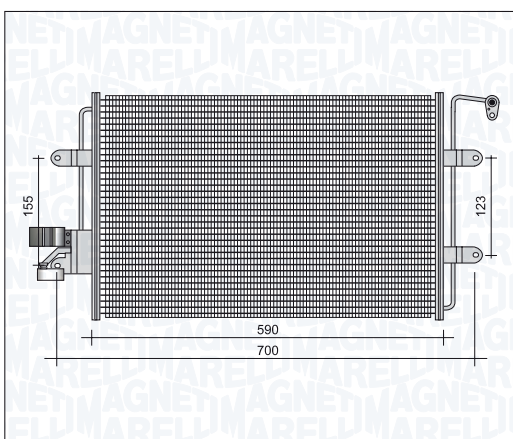

BC272 - 350203272000	<i>i</i>	
VOLKSWAGEN NEW BEETLE 1.6		11/99 →
VOLKSWAGEN NEW BEETLE 1.8 Turbo		01/99 →
VOLKSWAGEN NEW BEETLE 1.9 Tdi		11/98 →
VOLKSWAGEN NEW BEETLE 2.0		01/98 →
VOLKSWAGEN NEW BEETLE 3.2 V6 24V		10/00 →