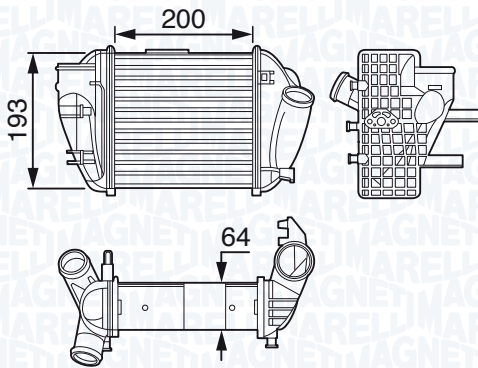

NEW

MST119 - 351319201190

AUDI A4 2.5 TDi V6 (LEFT)

00 →

NEW

MST120 - 351319201200

AUDI A4 1.8 TURBO

00 →