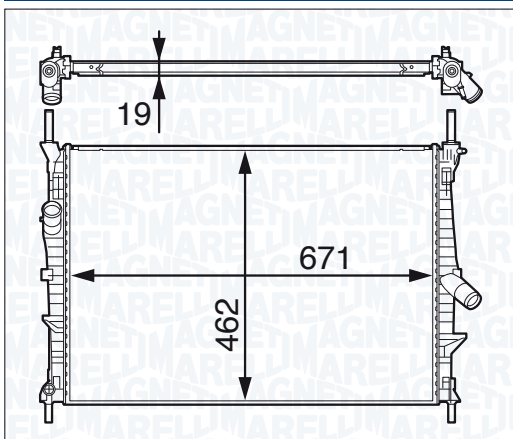

NEW

BM1436 - 350213143600

FORD TRANSIT 2009 2.2 TDCi

04/09 →

FORD TRANSIT 2009 2.4 TDCi

04/09 →