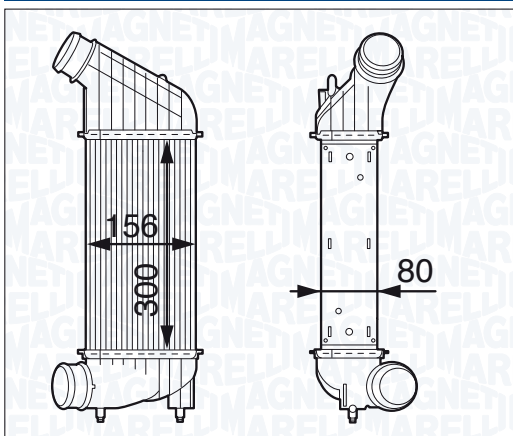

NEW

MST204 - 351319202040

CITROËN C8 2.0 HDi	02/07 →
CITROËN C8 2.0 HDi 135	03/06 →
CITROËN JUMPY 2.0 HDi 120	01/07 →
FIAT SCUDO 2.0 D Multijet	01/07 →
FIAT SCUDO 2.0 D Multijet	01/07 →
FIAT ULYSSE 2.0 D Multijet	05/06 →
FIAT ULYSSE 2.0 D Multijet	05/06 →
LANCIA PHEDRA 2.0 D Multijet	07/06 →
LANCIA PHEDRA 2.0 JTD	06/06 →
PEUGEOT 607 2.0 HDi	06/06 →
PEUGEOT EXPERT 2.0 HDi 120	01/07 →
PEUGEOT EXPERT 2.0 HDi 140	01/07 →