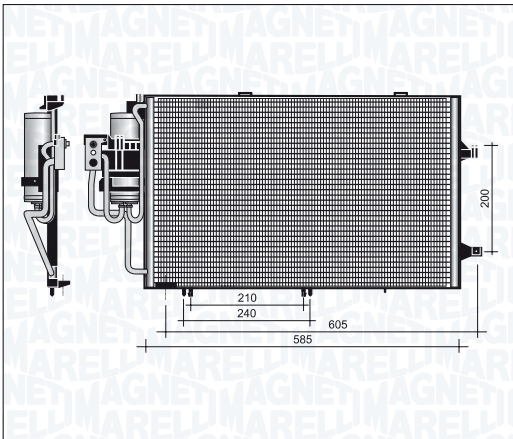

BC371 - 350203371000	<i>i</i>	
OPEL/VAUXHALL COMBO C 1.6 i 8V		08/01 → 07/03
OPEL/VAUXHALL CORSA C 1.0 12V		09/00 → 07/03
OPEL/VAUXHALL CORSA C 1.2 16V		09/00 → 12/03
OPEL/VAUXHALL CORSA C 1.4 i 16V		09/00 → 07/03
OPEL/VAUXHALL CORSA C 1.6 16V		01 →
OPEL/VAUXHALL CORSA C 1.8 16v		09/00 → 07/03