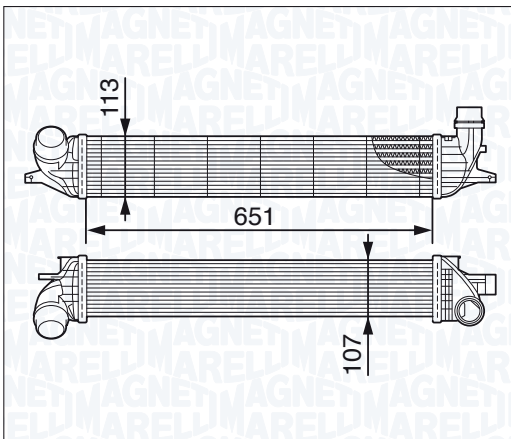

NEW

MST262 - 351319202620

RENAULT LAGUNA II 2.0 dCi (BT01, BT0E, BT0K)

10/07 →

RENAULT LAGUNA II 2.0 dCi (BT0K, BT0J, BT1A, BT1D)

10/07 →