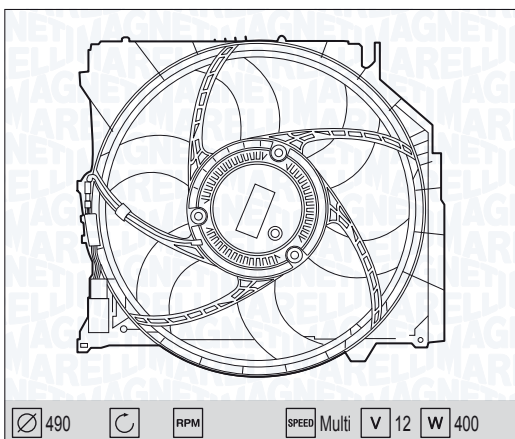

Ø 490 RPM SPEED Multi V 12 W 400

MTC367AX - 069422367010

BMW X3 2.0d

P

03 →

BMW X3 2.0i

P

03 →

BMW X3 2.5i

P

03 →

BMW X3 2.5i

P

05 →

BMW X3 3.0i

P

03 →