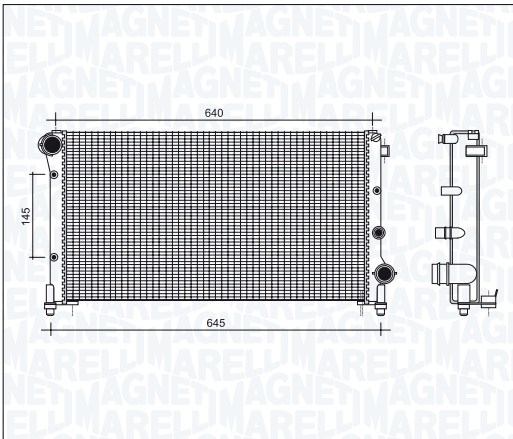

BM1076 - 350213107600

FIAT PANDA 1.3 D Multijet (169)

03 →

FIAT PANDA 1.3 JTD (169)

03 →