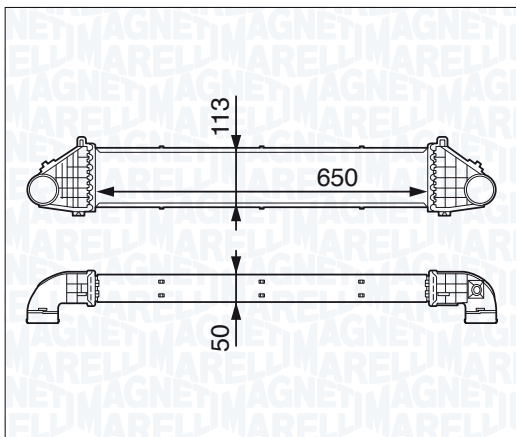

NEW

MST260 - 351319202600

VOLVO C30 T5	10/06 →
VOLVO C70 II T5	03/06 →
VOLVO S40 II T5	01/04 →
VOLVO S40 II T5 AWD	04/04 →
VOLVO V50 T5	04/04 →
VOLVO V50 T5 AWD	04/04 →