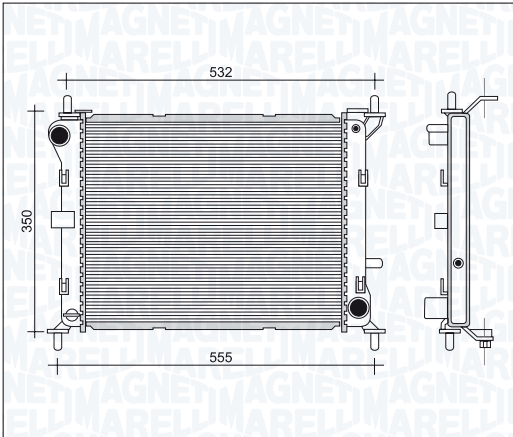

BM909 - 350213909000		
FORD FOCUS I 1.4 16V		10/98 → 11/04
FORD FOCUS I 1.6 16V		10/98 → 11/04