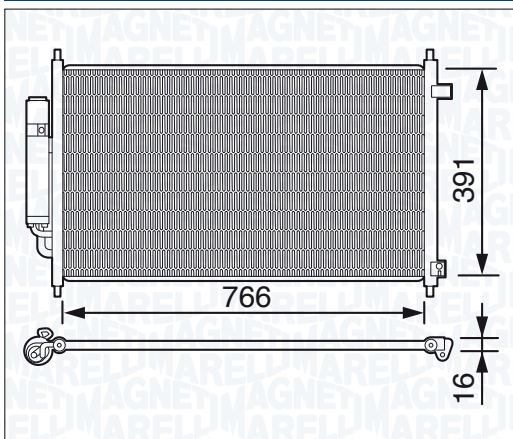

NEW	BC661 - 350203661000		
	HONDA EDIX MPV 1.7 125CV SW	+Drier	08/04 → 09/06
	HONDA FR-V 1.7 125CV	+Drier	02/05 →