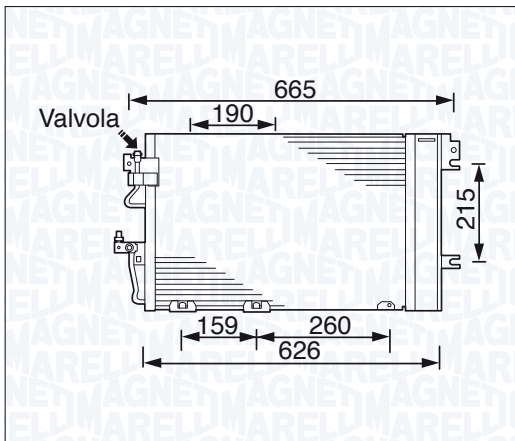

BC257 - 350203257000		
OPEL/VAUXHALL ASTRA H 1.8	+Drier	03/04 →
OPEL/VAUXHALL ASTRA H 1.8	+Drier	06/06 → 03/08
OPEL/VAUXHALL ASTRA H 1.8	+Drier	01/06 →
OPEL/VAUXHALL ZAFIRA B 2.2	+Drier	07/05 →