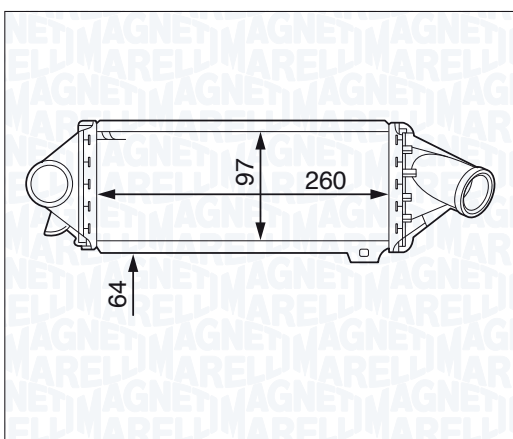

NEW

MST246 - 351319202460

OPEL/VAUXHALL ASTRA F 1.7 TDS	12/91 → 09/98
OPEL/VAUXHALL KADETT E 1.5 TD	07/88 → 08/91