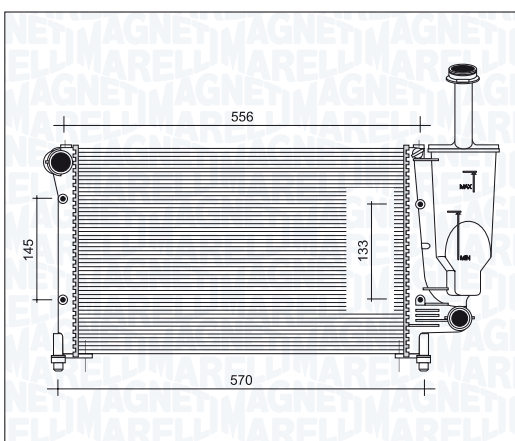

BM1073 - 350213107300	<i>i</i>	
FIAT PANDA 1.1i 8v (169)		03 →
FIAT PANDA 1.2i 8v (169)		03 →