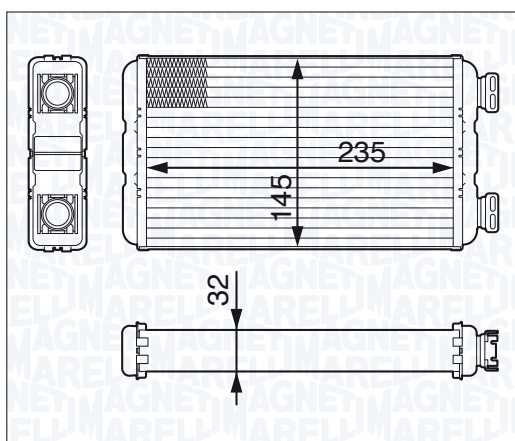

NEW BR338 - 350218338000		<i>i</i>	
NISSAN INTERSTAR dCi 100		07/02 →	
NISSAN INTERSTAR dCi 120		07/02 →	
NISSAN INTERSTAR dCi 140		07/02 →	
NISSAN INTERSTAR dCi 150		07/02 →	
NISSAN INTERSTAR dCi 80		07/02 →	
NISSAN INTERSTAR dCi 90		07/02 →	
OPEL MOVANO 1.9 DTI		07/98 →	
OPEL MOVANO 2.2 DTI		07/98 →	
OPEL MOVANO 2.5 CDTI		07/98 →	
OPEL MOVANO 2.5 D		07/98 →	
OPEL MOVANO 2.5 DTI		07/98 →	
OPEL MOVANO 2.8 dTi		07/98 →	
OPEL MOVANO 3.0 DTI		07/98 →	
RENAULT MASTER II 1.9 dCi 80		03/98 →	
RENAULT MASTER II 1.9 DTI		03/98 →	
RENAULT MASTER II 2.2 dCi 90		03/98 →	
RENAULT MASTER II 2.5 D		03/98 →	
RENAULT MASTER II 2.5 dCi 120		03/98 →	
RENAULT MASTER II 2.8 dTi		03/98 →	
RENAULT MASTER II 2.8 dTi		07/98 →