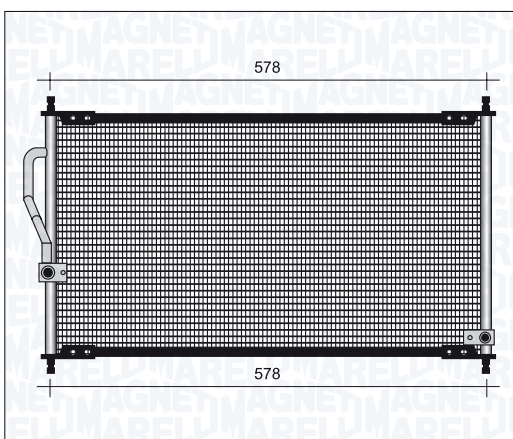

BC484 - 350203484000		
HONDA CR-V 2.0	SERP	97 → 02
HONDA INTEGRA 1.8	SERP	93 → 97
HONDA INTEGRA 1.8	SERP	97 → 00