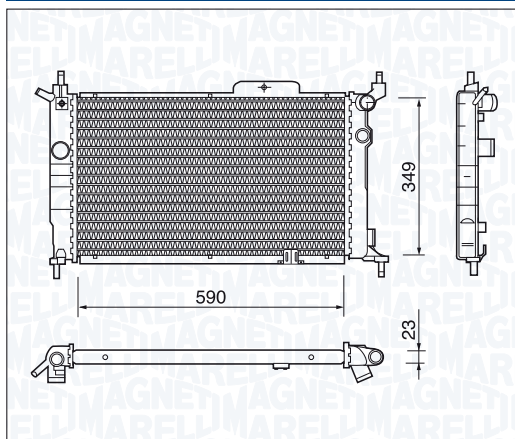

BM729 - 350213729000	<i>i</i>	
OPEL / VAUXHALL ASTRA F 1.4 Si		→ 03/98
OPEL / VAUXHALL ASTRA F 1.4i		→ 03/98
OPEL / VAUXHALL ASTRA F 1.4i 16V		→ 03/98
OPEL / VAUXHALL ASTRA F 1.6 i 16V		→ 03/98
OPEL / VAUXHALL ASTRA F 1.6 Si		→ 03/98
OPEL / VAUXHALL ASTRA F 1.6i		→ 03/98
OPEL / VAUXHALL ASTRA F 1.8i		→ 03/98
OPEL / VAUXHALL ASTRA F 2.0 i		→ 03/98
OPEL / VAUXHALL ASTRA F 2.0i 16V		→ 03/98