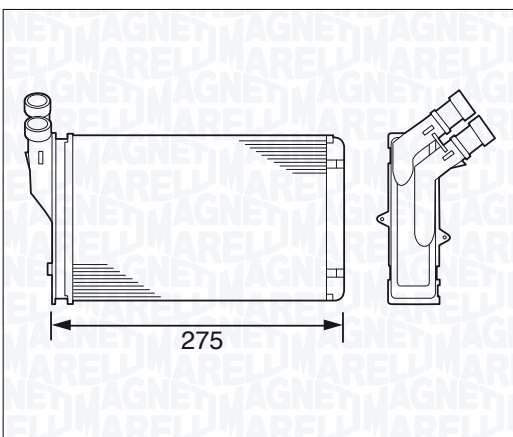

BR221 - 350218221000		
CITROËN BERLINGO ALL		07/96 →
CITROËN XANTIA ALL		03/93 →
CITROËN XSARA ALL		09/97 →
CITROËN ZX ALL		03/91 →