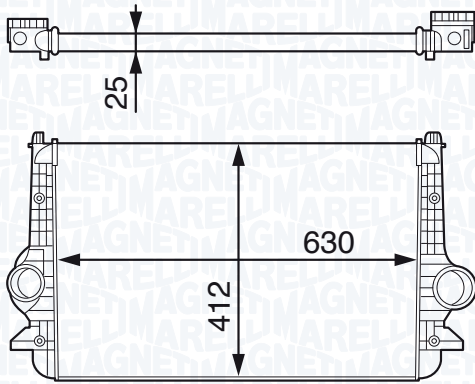

NEW

MST278 - 351319202780

FORD GALAXY 1.9 TDI	02/03 → 05/06
FORD GALAXY 1.9 TDI	05/05 → 05/06
SEAT ALHAMBRA 1.9 TDI	11/02 → 11/08
SEAT ALHAMBRA 1.9 TDI	11/02 → 11/08
SEAT ALHAMBRA 1.9 Tdi 4x4	06/05 → 11/08
SEAT ALHAMBRA 2.0 TDI	11/05 → 03/10
VOLKSWAGEN SHARAN 1.9 TDI	09/05 →
VOLKSWAGEN SHARAN 1.9 TDI	09/06 → 04/00
VOLKSWAGEN SHARAN 2.0 TDI	11/05 → 03/10