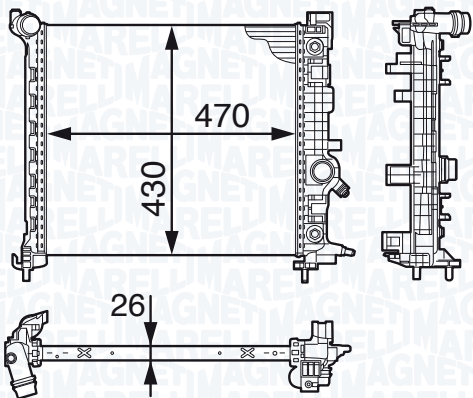

NEW

BM1432 - 350213143200

OPEL / VAUXHALL MERIVA B 1.4

06/10 →

NEW

BM1433 - 350213143300

OPEL / VAUXHALL MERIVA B 1.4

06/10 →

NEW

BM1434 - 350213143400

OPEL / VAUXHALL MERIVA B 1.3 CDTI

06/10 →

OPEL / VAUXHALL MERIVA B 1.7 CDTI

06/10 →

NEW

BM1435 - 350213143500

OPEL / VAUXHALL MERIVA B 1.7 CDTI

06/10 →