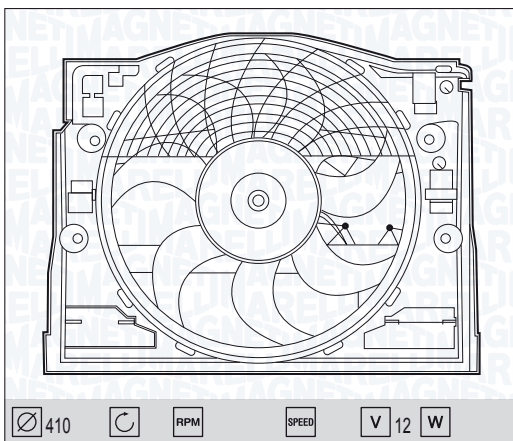

MTC273AX - 069422273010	<i>i</i>	
BMW 3 SERIES 320 i		02/98 →
BMW 3 SERIES 323 i		02/98 →
BMW 3 SERIES 328 i		02/98 →