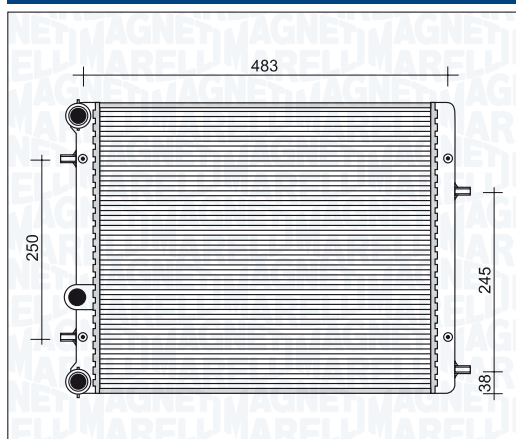

BM840 - 350213840000	<i>i</i>	
SEAT CORDOBA IV 1.4 16V		09/02 → 11/09
SEAT CORDOBA IV 1.6		04/03 → 11/09
SEAT CORDOBA IV 1.6 16V		11/06 → 11/09
SEAT IBIZA IV 1.4 16V		02/02 →
SEAT IBIZA IV 1.6		02/03 →
SEAT IBIZA IV 1.6 16V		11/06 →
SKODA FABIA 1.0		12/99 → 08/02
SKODA FABIA 1.2		01/07 →
SKODA FABIA 1.4		01/07 →
SKODA FABIA 1.4 16V		12/99 → 03/08
SKODA FABIA 1.6		04/07 →
SKODA FABIA 2.0		12/99 → 03/08
SKODA ROOMSTER 1.2		05/06 →
SKODA ROOMSTER 1.4		09/06 →
SKODA ROOMSTER 1.6		09/06 →
VOLKSWAGEN POLO IV 1.2		01/02 → 05/07
VOLKSWAGEN POLO IV 1.2 12V		10/01 → 07/07
VOLKSWAGEN POLO IV 1.4 16V		10/01 → 05/08