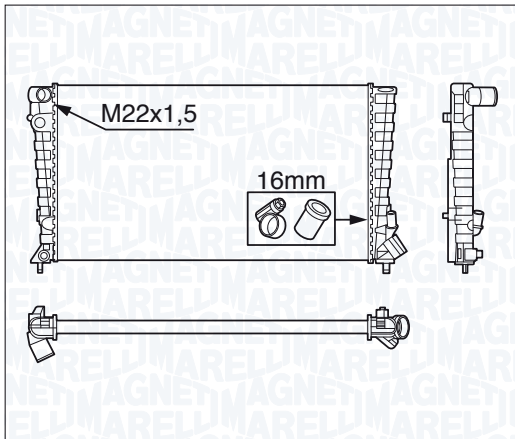

BM1185 - 350213118500		
CITROËN BERLINGO 1.7 (W/ QUICK CONNECTION)		98 →
CITROËN BERLINGO 1.8 D (W/ QUICK CONNECTION)		98 →
CITROËN BERLINGO 1.9 D (W/ QUICK CONNECTION)		98 →
CITROËN BERLINGO 1.9 TD		98 →
CITROËN XSARA 1.7 (W/ QUICK CONNECTION)		01 →
CITROËN XSARA 1.8 D (W/ QUICK CONNECTION)		98 →
CITROËN XSARA 1.9 D (W/ QUICK CONNECTION)		98 →
CITROËN XSARA 1.9 SD (W/ QUICK CONNECTION)		98 →
CITROËN XSARA 1.9 TD (W/ QUICK CONNECTION)		98 →
CITROËN XSARA 2.0 16v (W/ QUICK CONNECTION)		01 →
CITROËN ZX 1.8 (W/ QUICK CONNECTION)		98 →
CITROËN ZX 1.9 D (W/ QUICK CONNECTION)		98 → 00
CITROËN ZX 1.9 TD (W/ QUICK CONNECTION)		98 →
PEUGEOT 306 1.9 D (W/ QUICK CONNECTION)		98 →
PEUGEOT 306 1.9 TD (W/ QUICK CONNECTION)		98 →
PEUGEOT PARTNER 1.8 D (W/ QUICK CONNECTION)		98 →
PEUGEOT PARTNER 1.9 D (W/ QUICK CONNECTION)		98 →
PEUGEOT PARTNER 2.0 HDi		98 →