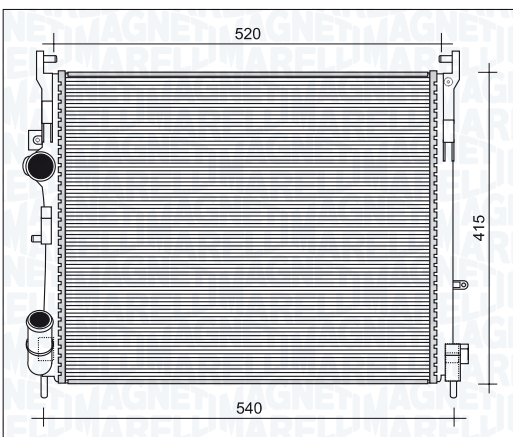

BM1033 - 350213103300		
RENAULT CLIO II PHASE 2 1.5 Dci		06/01 →