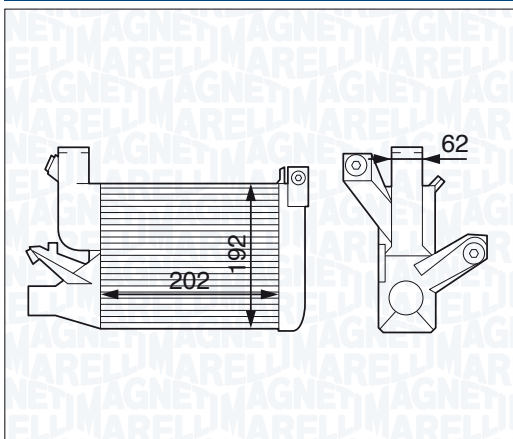

NEW

MST329 - 351319203290

BMW 5 SERIES 525td	01/97 → 06/03
BMW 5 SERIES 525tds	01/96 → 06/03
BMW 7 SERIES 725tds	04/96 → 11/01