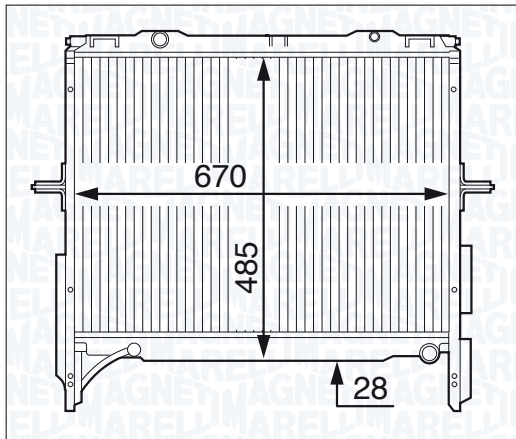

BM1286 - 350213128600

KIA SORENTO 2.5 CRDi (JC)

08/02 →