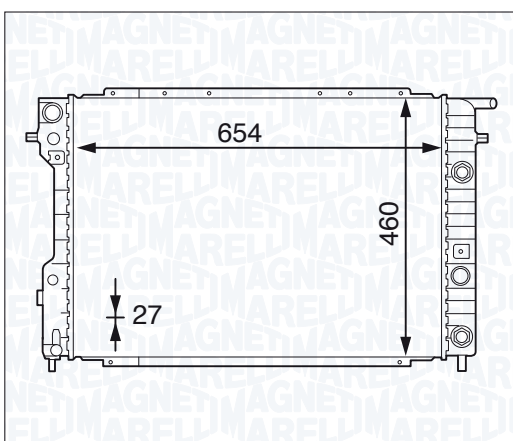

NEW

BM1311 - 350213131100

OPEL / VAUXHALL OMEGA B 2.0

→ 09/99

OPEL / VAUXHALL OMEGA B 2.2 16 V

→ 09/99

OPEL / VAUXHALL OMEGA B 2.5 V6

→ 09/99

OPEL / VAUXHALL OMEGA B 3.0 V6

→ 09/99