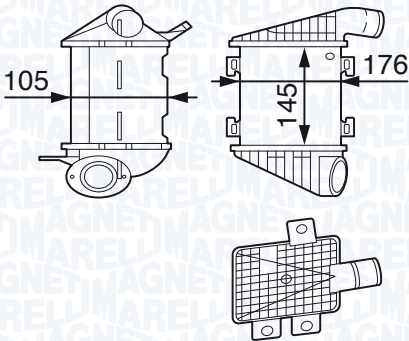

VOLKSWAGEN GOLF III 1.9 TDI	09/93 → 08/97
VOLKSWAGEN GOLF III 1.9 TDI	09/93 → 08/97
VOLKSWAGEN GOLF III 1.9 TDI Syncro	07/95 → 04/99
VOLKSWAGEN GOLF III 1.9 TDI Syncro (1HX1)	08/95 → 08/97

NEW

MST220 - 351319202200