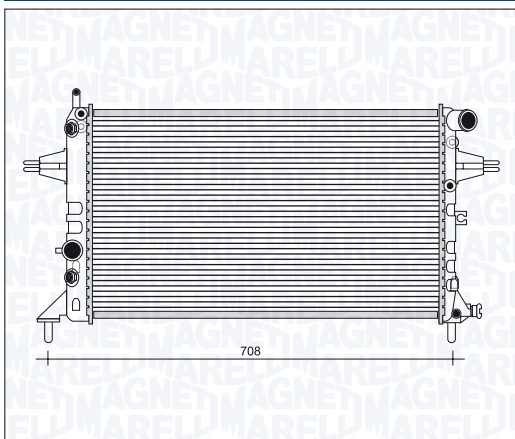

BM961 - 350213961000	<i>i</i>	
OPEL / VAUXHALL ASTRA G 1.4 16V	+OC	06/98 → 07/04
OPEL / VAUXHALL ASTRA G 1.6	+OC	01/99 → 09/00
OPEL / VAUXHALL ASTRA G 1.6	+OC	09/00 → 04/05
OPEL / VAUXHALL ASTRA G 1.6	+OC	02/98 → 09/00
OPEL / VAUXHALL ASTRA G 1.6	+OC	09/00 → 07/04
OPEL / VAUXHALL ASTRA G 1.6 16V	+OC	03/01 → 10/05
OPEL / VAUXHALL ASTRA G 1.6 16V	+OC	02/98 → 07/04
OPEL / VAUXHALL ASTRA G 1.8 16V	+OC	09/00 → 05/05
OPEL / VAUXHALL ASTRA G 1.8 16V	+OC	03/01 → 10/05
OPEL / VAUXHALL ASTRA G 1.8 16V	+OC	02/98 → 09/00
OPEL / VAUXHALL ASTRA G 1.8 16V	+OC	09/00 → 07/04
OPEL / VAUXHALL ASTRA G 2.0 16V	+OC	02/98 → 07/04
OPEL / VAUXHALL ZAFIRA 1.6 16V	+OC	04/99 → 06/05
OPEL / VAUXHALL ZAFIRA 1.8 16V	+OC	04/99 → 09/00
OPEL / VAUXHALL ZAFIRA 1.8 16V	+OC	09/00 → 06/05