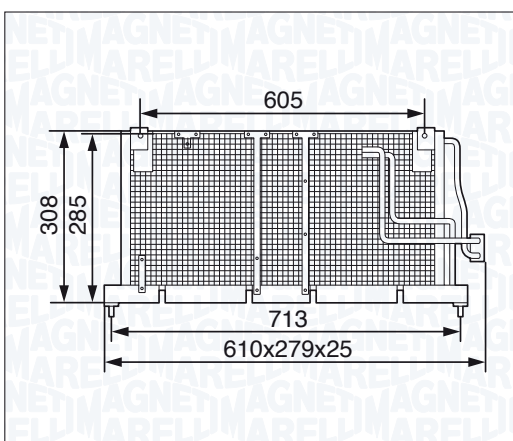

BC233 - 350203233000	<i>i</i>	
OPEL/VAUXHALL COMBO B ALL		10/93 →
OPEL/VAUXHALL CORSA B ALL		03/93 →