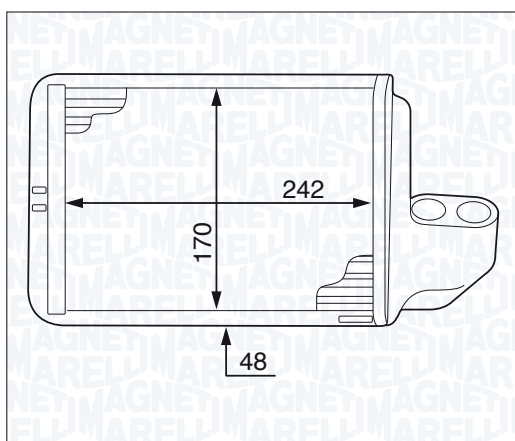

NEW BR347 - 350218347000	<i>i</i>	
BMW 3 SERIES 316 i		09/90 → 02/98
BMW 3 SERIES 316 i		03/92 → 04/99
BMW 3 SERIES 318 i		09/90 → 10/99
BMW 3 SERIES 318 is		09/90 → 02/98
BMW 3 SERIES 318 tds		09/90 → 02/98
BMW 3 SERIES 320 i		09/90 → 10/99
BMW 3 SERIES 323 i 2.5		09/90 → 02/98
BMW 3 SERIES 325 i		09/90 → 02/98
BMW 3 SERIES 325 td		09/90 → 02/98
BMW 3 SERIES 328 i		09/90 → 02/98