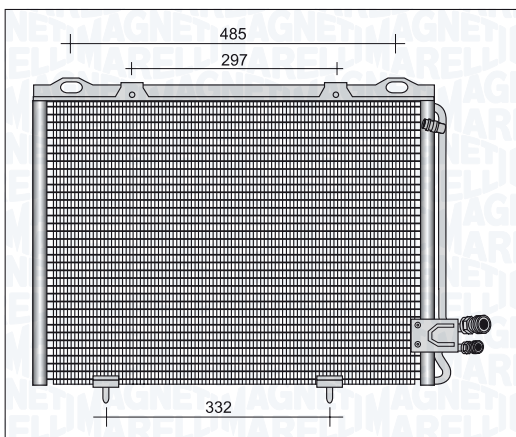

BC444 - 350203444000

MERCEDES E-CLASS (W210) 2.0	PF	95 → 00
MERCEDESE-CLASS (W210) 2.0 Diesel/2.2 Diesel	PF	95 → 00
MERCEDESE-CLASS (W210) 2.3/2.4/2.6/2.8/3.2	PF	95 → 02
MERCEDES E-CLASS (W210) 2.5 Diesel	PF	95 → 00
MERCEDES E-CLASS (W210) 3.0 Diesel	PF	95 → 97
MERCEDES E-CLASS (W210) 4.2 / 4.3 / 5.0 AMG / 5.5 AMG	PF	95 → 02