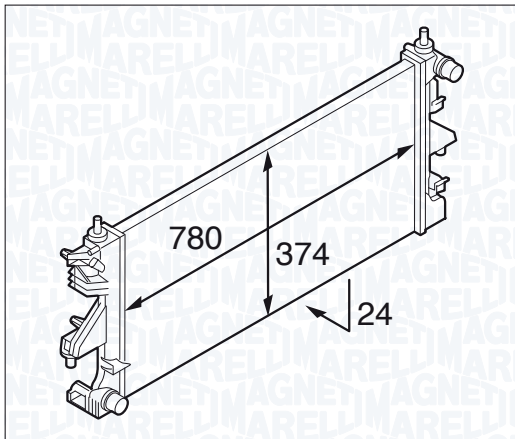

BM1271 - 350213127100

CITROËN JUMPER 3.0 HDi 160	09/06 →
FIAT DUCATO 160 Multijet 3,0 D	07/06 →
FIAT DUCATO 140 Natural Power	04/09 →
PEUGEOT BOXER 3.0 HDi 160	04/06 →