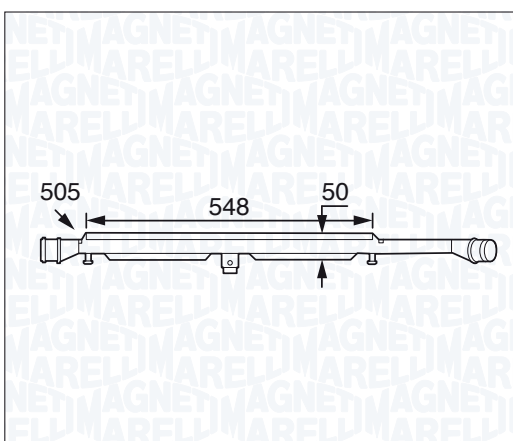

NEW
MST133 - 351319201330

AUDI A6 3.0 TDi (CENTRAL)

04 →