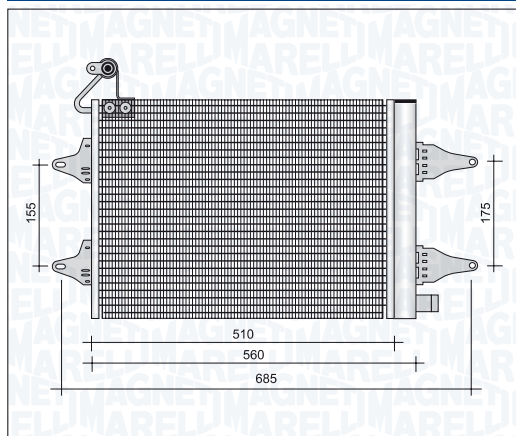

BC381 - 350203381000		
SEAT CORDOBA 1.2	+Drier	09/02 →
SEAT CORDOBA 1.2 12V	+Drier	09/02 →
SEAT CORDOBA 1.4 16V	+Drier	09/02 →
SEAT CORDOBA 1.4 TDI	+Drier	09/02 →
SEAT CORDOBA 1.6	+Drier	09/02 →
SEAT CORDOBA 1.6 16V	+Drier	09/02 →
SEAT CORDOBA 1.9 SDI	+Drier	09/02 →
SEAT CORDOBA 1.9 TDI	+Drier	09/02 →
SEAT CORDOBA 2.0	+Drier	09/02 →
SEAT IBIZA IV 1.2	+Drier	02/02 →
SEAT IBIZA IV 1.2 12V	+Drier	02/02 →
SEAT IBIZA IV 1.4 16V	+Drier	02/02 →
SEAT IBIZA IV 1.4 TDI	+Drier	02/02 →
SEAT IBIZA IV 1.6	+Drier	02/02 →
SEAT IBIZA IV 1.6 16V	+Drier	02/02 →
SEAT IBIZA IV 1.8 T Cupra R	+Drier	02/02 →
SEAT IBIZA IV 1.8 T FR	+Drier	02/02 →
SEAT IBIZA IV 1.9 SDI	+Drier	02/02 →
SEAT IBIZA IV 1.9 TDI	+Drier	02/02 →
SEAT IBIZA IV 1.9 TDI Cupra R	+Drier	02/02 →
SEAT IBIZA IV 2.0	+Drier	02/02 →
SEAT IBIZA V 1.2	+Drier	03/08 →
SEAT IBIZA V 1.4	+Drier	03/08 →
SEAT IBIZA V 1.4 TDI	+Drier	03/08 →
SEAT IBIZA V 1.9 TDI	+Drier	03/08 →
SKODA FABIA 1.0	+Drier	08/99 → 03/08
SKODA FABIA 1.2	+Drier	08/99 → 03/08
SKODA FABIA 1.4	+Drier	08/99 → 03/08
SKODA FABIA 1.4 16V	+Drier	08/99 → 03/08
SKODA FABIA 1.4 TDI	+Drier	08/99 → 03/08
SKODA FABIA 1.6	+Drier	12/06 →
SKODA FABIA 1.9 SDI	+Drier	08/99 → 03/08
SKODA FABIA 1.9 TDI RS	+Drier	08/99 → 03/08
SKODA FABIA 2.0	+Drier	08/99 → 03/08
SKODA ROOMSTER 1.2	+Drier	05/06 →
SKODA ROOMSTER 1.4	+Drier	05/06 →
SKODA ROOMSTER 1.4 TDI	+Drier	05/06 →
SKODA ROOMSTER 1.6	+Drier	05/06 →
SKODA ROOMSTER 1.9 TDI	+Drier	05/06 →
VOLKSWAGEN FOX 1.0	+Drier	10/03 →
VOLKSWAGEN FOX 1.0 Alcohol	+Drier	10/03 →
VOLKSWAGEN FOX 1.0 Total Flex	+Drier	10/03 →
VOLKSWAGEN FOX 1.2	+Drier	10/03 →
VOLKSWAGEN FOX 1.4	+Drier	10/03 →
VOLKSWAGEN FOX 1.4 TDI	+Drier	10/03 →
VOLKSWAGEN FOX 1.6	+Drier	10/03 →
VOLKSWAGEN FOX 1.6 Alcohol	+Drier	10/03 →