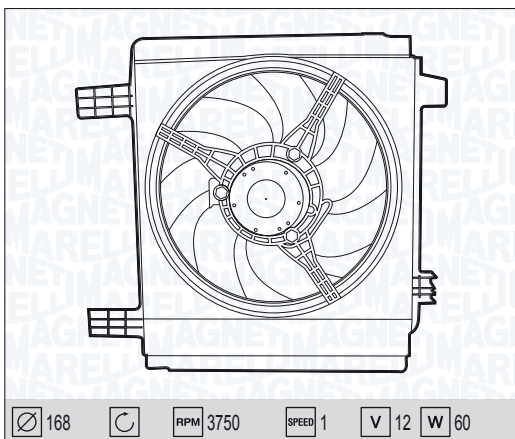

Ø 168 RPM 3750 SPEED 1 V 12 W 60

MTC364AX - 069422364010

SMART FORTWO 0.6

07/98 →

SMART FORTWO 0.8 CDI

11/99 →