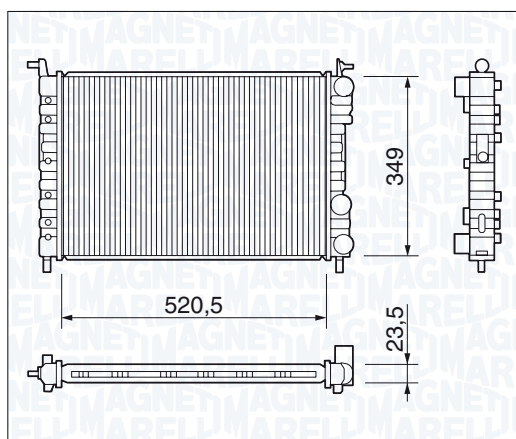

BM259 - 350213259000	<i>i</i>	
FIAT PALIO 1.2 i / 8V		01/98 →
FIAT PALIO 1.4 i / 8V		01/98 →
FIAT PALIO 1.6 i / 16V		01/98 →
FIAT SIENA 1.2 8V		07/00 →
FIAT STRADA 1.2		06/99 → 02/03