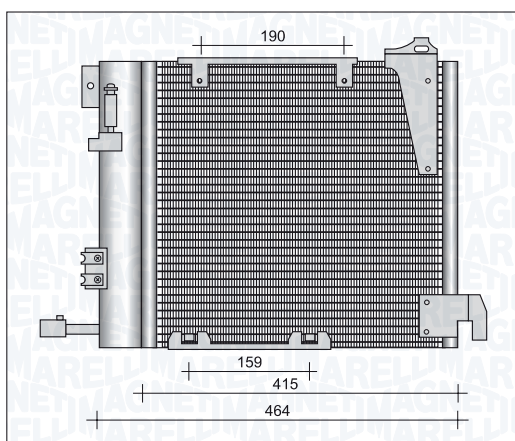

BC263 - 350203263000	<i>i</i>	
OPEL/VAUXHALL ASTRA G 1.7 Diesel		03/98 →
OPEL/VAUXHALL ASTRA G 1.7 Tdi		01/00 → 02/04
OPEL/VAUXHALL ASTRA G 1.7 Turbodiesel		03/98 →
OPEL/VAUXHALL ASTRA G 2.0 Dti 16V		03/01 →
OPEL/VAUXHALL ZAFIRA A 1.7 Dti		02 →
OPEL/VAUXHALL ZAFIRA A 2.0 Dti 16V		02 →