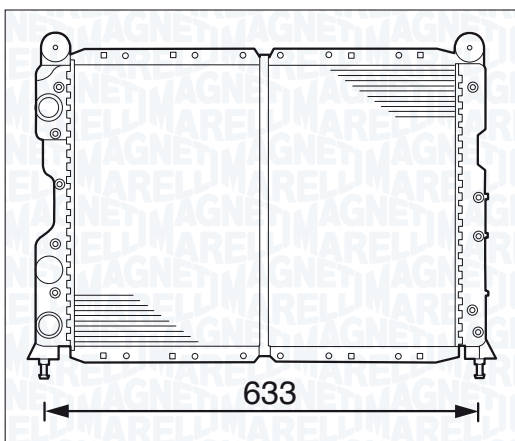

BM997 - 350213997000

RENAULT MEGANE II 1.5 Dci	09/02 →
RENAULT MEGANE II 1.6 i 16V VVT	09/02 →
RENAULT MEGANE II 1.9 Dci	09/02 →
RENAULT MEGANE II 2.0 i 16V VVT	09/02 →
RENAULT MEGANE SCENIC II 1.5 Dci	09/02 →
RENAULT MEGANE SCENIC II 1.6 i 16V VVT	09/02 →
RENAULT MEGANE SCENIC II 1.9 Dci	09/02 →
RENAULT MEGANE SCENIC II 2.0 i 16V VVT	09/02 →

BM998 - 350213998000

RENAULT MEGANE II 1.5 Dci	09/02 →
RENAULT MEGANE II 1.5 dCi 16V	09/02 →
RENAULT MEGANE II 1.9 Dci	09/02 →
RENAULT MEGANE II 2.0 Turbo 16V GT	03/04 →
RENAULT MEGANE SCENIC II 1.5 Dci	09/02 →
RENAULT MEGANE SCENIC II 1.5 dCi 16V	09/02 →
RENAULT MEGANE SCENIC II 1.9 Dci	09/02 →
RENAULT MEGANE SCENIC II 2.0 Turbo 16V GT	03/04 →

BM1001 - 350213100100

ALFA ROMEO 145 I 1.4 i 16V Twin Spark	09/96 → 03/99
ALFA ROMEO 145 I 1.6 i 16V Twin Spark	09/96 → 03/99
ALFA ROMEO 145 I 1.8 i 16V Twin Spark	10/96 → 03/99
ALFA ROMEO 145 I 2.0 i 16V Twin Spark	09/96 → 03/99
ALFA ROMEO 145 II 1.4 i 16V Twin Spark	03/99 →
ALFA ROMEO 145 II 1.6 i 16V Twin Spark	03/99 →
ALFA ROMEO 145 II 1.8 i 16V Twin Spark	03/99 →
ALFA ROMEO 145 II 2.0 i 16V Q. V.	03/99 →
ALFA ROMEO 146 I 1.4 i 16V Twin Spark	09/96 → 03/99
ALFA ROMEO 146 I 1.6 i 16V Twin Spark	09/96 → 03/99
ALFA ROMEO 146 I 1.8 i 16V Twin Spark	10/96 → 03/99
ALFA ROMEO 146 I 2.0 i 16V Twin Spark	09/96 → 03/99
ALFA ROMEO 146 II 1.4 i 16V Twin Spark	03/99 →
ALFA ROMEO 146 II 1.6 i 16V Twin Spark	03/99 →
ALFA ROMEO 146 II 1.8 i 16V Twin Spark	03/99 →
ALFA ROMEO 146 II 2.0 i 16V Q. V.	03/99 →
ALFA ROMEO 155 1.6 i 16V Twin Spark	02/96 →
ALFA ROMEO 155 1.8 i 16V Twin Spark	05/96 → 12/97
ALFA ROMEO 155 2.0 i 16V Twin Spark	02/96 → 12/97