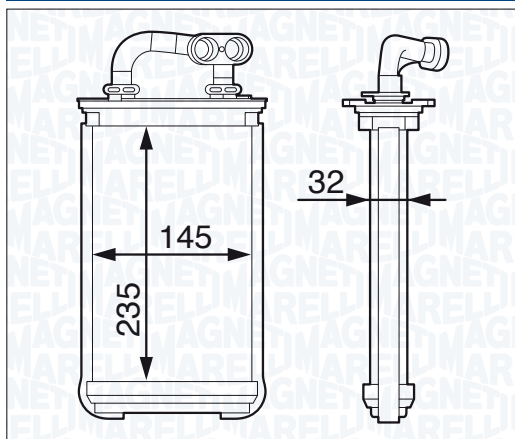

NEW BR336 - 350218336000		<i>i</i>	
BMW 3 SERIES 316 g	MHS - ST	03/94 → 08/00	
BMW 3 SERIES 316 i	MHS - ST	03/94 → 08/00	
BMW 3 SERIES 318 tds	MHS - ST	03/94 → 08/00	
BMW 3 SERIES 318 ti	MHS - ST	03/94 → 08/00	
BMW 3 SERIES 323 ti	MHS - ST	03/94 → 08/00