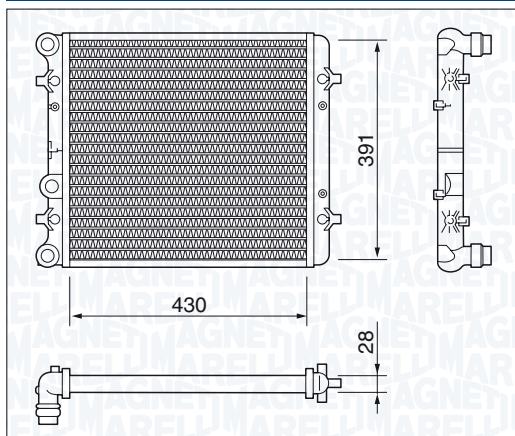

BM804 - 350213804000	<i>i</i>	
SEAT LEON 1.4 16V		11/99 → 06/06
SEAT LEON 1.6		11/99 → 06/06
SEAT LEON 1.9 TDI		11/99 → 06/06
SEAT TOLEDO II 1.4 16V		07/99 → 05/06
SEAT TOLEDO II 1.6		04/99 → 09/00
SEAT TOLEDO II 1.9 TDI		04/99 → 05/06
SKODA OCTAVIA 1.4		04/99 →
SKODA OCTAVIA 1.4 16V		09/00 →
SKODA OCTAVIA 1.4 (1Z3)		05/04 → 05/06
SKODA OCTAVIA 1.6		02/97 →
VOLKSWAGEN BORA 1.4 16V		03/00 → 05/05
VOLKSWAGEN GOLF IV 1.4 16V		08/97 → 06/05
VOLKSWAGEN GOLF V 1.4 16V		10/03 →