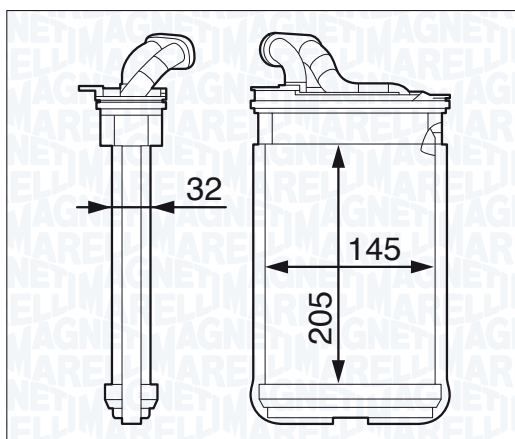

| NEW BR345 - 350218345000 | <i>i</i> | |
|------------------------------------|----------|---------------|
| OPEL MERIVA 1.3 CDTI | QH | 05/03 → 05/10 |
| OPEL MERIVA 1.4 16V Twinport | QH | 05/03 → 05/10 |
| OPEL MERIVA 1.6 | QH | 05/03 → 05/10 |
| OPEL MERIVA 1.6 16V | QH | 05/03 → 05/10 |
| OPEL MERIVA 1.6 Turbo | QH | 05/03 → 05/10 |
| OPEL MERIVA 1.7 CDTI | QH | 05/03 → 05/10 |
| OPEL MERIVA 1.7 DTI | QH | 05/03 → 05/10 |
| OPEL MERIVA 1.8 | QH | 05/03 → 05/10 |