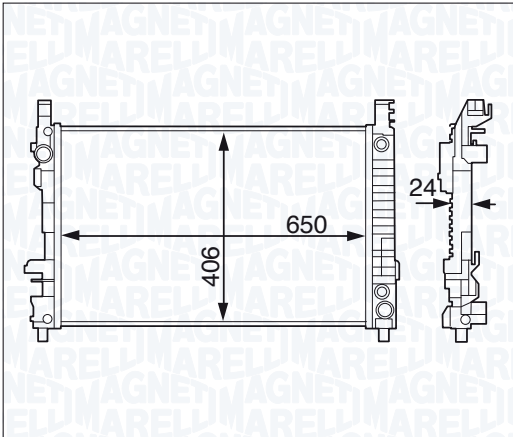

BM1263 - 350213126300

MERCEDES A-CLASS A 150 (169.031, 169.331)	+RV	09/04 →
MERCEDES A-CLASS A 160 CDI(169.006, 169.306)	+RV	09/04 →
MERCEDES A-CLASS A 170 (169.032, 169.332)	+RV	09/04 →
MERCEDES A-CLASS A 200 (169.033, 169.333)	+RV	09/04 →
MERCEDES B-CLASS B 150 (245.231)	+RV	03/05 →
MERCEDES B-CLASS B 170 (245.232)	+RV	03/05 →
MERCEDES B-CLASS B 170 NGT (245.233)	+RV	04/08 →
MERCEDES B-CLASS B 200 (245.233)	+RV	03/05 →