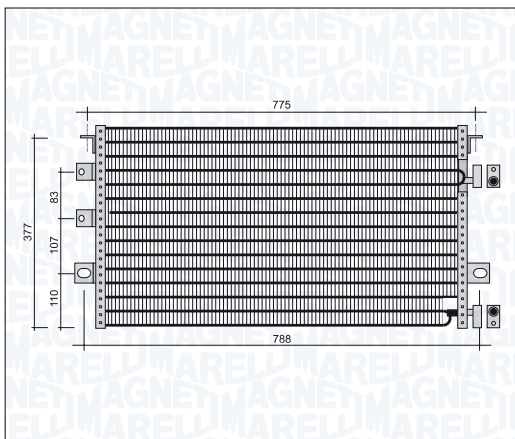

BC453 - 350203453000		
CHRYSLER VOYAGER 2.5i / 3.0i / 3.3i / 2.5TD - Dual A/C / main condensor	+Drier	96 → 01