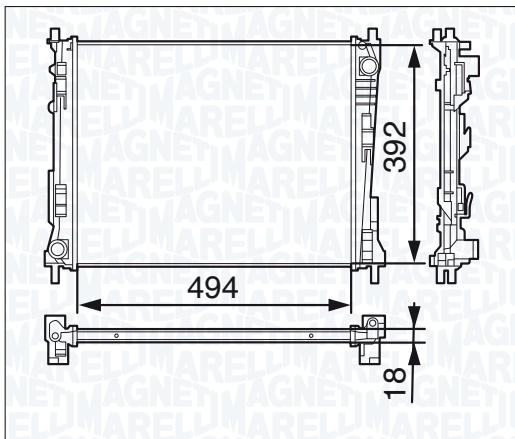

NEW

BM1320 - 350213132000

MERCEDES A-CLASS A140i (W168)	07/97 →
MERCEDES A-CLASS A160 CDi (W168)	07/97 →
MERCEDES A-CLASS A160i (W168)	07/97 →
MERCEDES A-CLASS A170 Cdi (W168)	07/97 →
MERCEDES A-CLASS A190i (W168)	07/97 →
MERCEDES A-CLASS A210 EVO (W168)	07/97 →
MERCEDES Vaneo 1.6i (W414)	02/02 →
MERCEDES Vaneo 1.7 Cdi (W414)	02/02 →
MERCEDES Vaneo 1.7i (W414)	02/02 →
MERCEDES Vaneo 1.9i (W414)	02/02 →

NEW

BM1321 - 350213132100

RENAULT TWINGO 1.2i	08/07 →
RENAULT TWINGO 1.5 DCi	08/07 →

NEW

BM1322 - 350213132200

RENAULT TWINGO 1.2i	08/07 →
RENAULT TWINGO 1.5 DCi	08/07 →

NEW

BM1323 - 350213132300

SUBARU FORESTER 2.0	09/02 →
SUBARU FORESTER 2.0 S TURBO	09/02 →
SUBARU FORESTER 2.0 X	09/05 →
SUBARU FORESTER 2.5	12/03 →
SUBARU FORESTER 2.5 XT	09/05 →