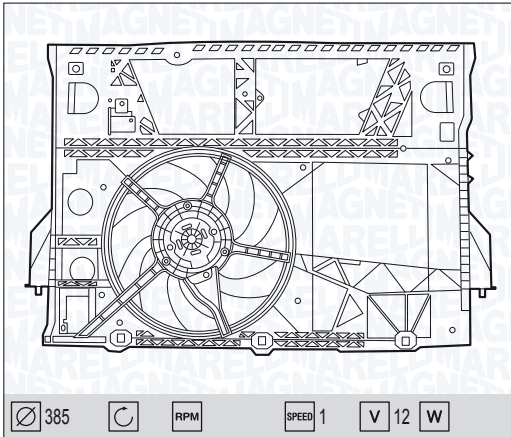

∅ 385 C RPM SPEED 1 V 12 W

NEW MTC547AX - 069422547010		
RENAULT MASTER 1.9 DTi	P	00 →