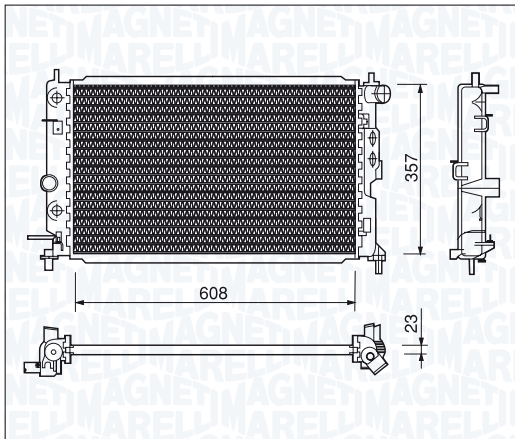

BM755 - 350213755000	<i>i</i>	
OPEL / VAUXHALL VECTRA B 1.6 i		→ 04/02
OPEL / VAUXHALL VECTRA B 1.6 i 16V		→ 04/02
OPEL / VAUXHALL VECTRA B 1.8 i 16V		→ 04/02
OPEL / VAUXHALL VECTRA B 2.0 Di 16V		→ 04/02
OPEL / VAUXHALL VECTRA B 2.0 i		→ 04/02
OPEL / VAUXHALL VECTRA B 2.5 i V6		→ 04/02
OPEL / VAUXHALL VECTRA B 2.6 i V6		→ 04/02
OPEL / VAUXHALL VECTRA B i 500 2.5		→ 04/02