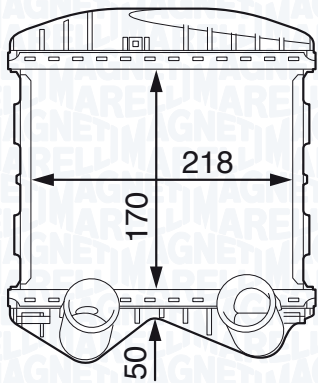

NEW

MST234 - 351319202340

| | |
|-------------------------------------|---------------|
| SMART CABRIO 0.6 | 06/02 → 01/04 |
| SMART CABRIO 0.6 (S1OLA1) | 03/00 → 01/04 |
| SMART CABRIO 0.6 (S1OLD2) | 01/01 → 01/04 |
| SMART CABRIO 0.7 | 01/03 → 01/04 |
| SMART CITY-COUPE 0.6 | 01/01 → 01/04 |
| SMART CITY-COUPE 0.6 | 06/02 → 01/04 |
| SMART CITY-COUPE 0.6 (S1CLA1) | 07/98 → 01/04 |
| SMART CITY-COUPE 0.6 (S1CLB1) | 07/98 → 01/04 |
| SMART CITY-COUPE 0.7 | 01/03 → 01/04 |
| SMART FORTWO 0.7 (450.330) | 01/04 → |
| SMART FORTWO 0.7 (450.332) | 01/04 → |
| SMART FORTWO 0.7 (450.333) | 01/04 → |
| SMART FORTWO 0.7 (450.432) | 01/04 → |
| SMART FORTWO 0.7 (450.433) | 01/04 → |
| SMART ROADSTER 0.7 (452.332) | 06/03 → |
| SMART ROADSTER 0.7 (452.334) | 04/03 → |
| SMART ROADSTER 0.7 (452.432) | 04/03 → |
| SMART ROADSTER 0.7 (452.434) | 04/03 → |
| SMART ROADSTER 0.7 Brabus (452.337) | 12/03 → |
| SMART ROADSTER 0.7 Brabus (452.437) | 12/03 → |