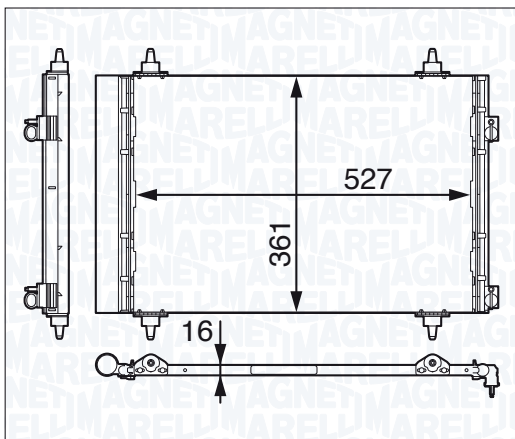

NEW

BC714 - 350203714000

PEUGEOT 3008 1.6 HDi	+Drier	06/09 →
PEUGEOT 3008 1.6 THP	+Drier	06/09 →
PEUGEOT 3008 1.6 VTi	+Drier	06/09 →
PEUGEOT 5008 1.6 16V	+Drier	09/09 →
PEUGEOT 5008 1.6 HDi	+Drier	09/09 →
PEUGEOT 5008 2.0 HDi	+Drier	09/09 →