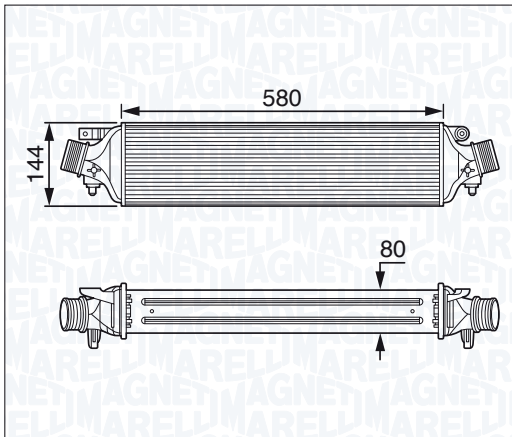

NEW	MST115 - 351319201150	
ALFA ROMEO GIULIETTA 1.8 TURBO		10 →
ALFA ROMEO GIULIETTA 2.0 JTDM		10 →