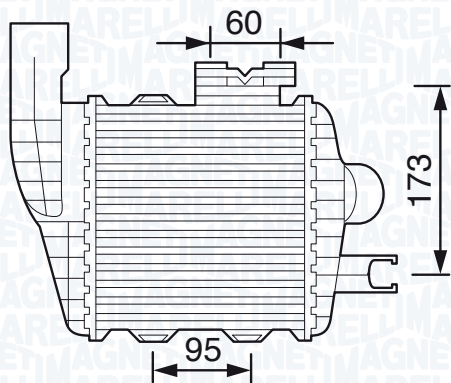

NEW

MST348 - 351319203480

MERCEDES C-CLASS C 180 Kompressor (203.046)

05/02 →

MERCEDES C-CLASS C 200 Kompressor (203.042)

05/02 →

MERCEDES C-CLASS C 200 CDI (203.007)

04/03 →

MERCEDES C-CLASS C 220 CDI (203.008)

02/04 →

MERCEDES C-CLASS C 200 CGI Kompressor (203.043)

07/03 →

MERCEDES C-CLASS C 230 Kompressor (203.040)

02/04 →

MERCEDES C-CLASS C 270 CDI (203.216)

03/01 →

MERCEDES C-CLASS C 320 CDI (203.020)

01/05 →