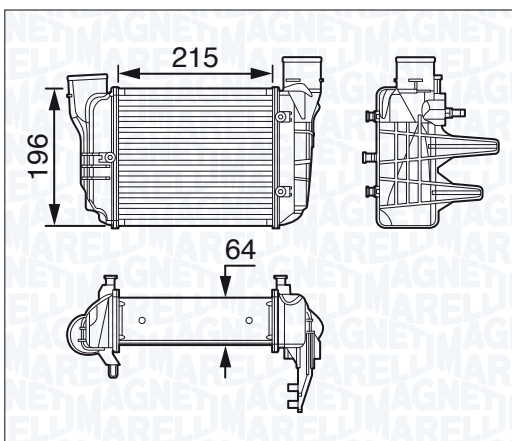

NEW	MST117 - 351319201170	
AUDI A4 1.8 TURBO		12/02 →
SEAT EXEO 1.8i 20v TURBO		09/08 →
SEAT EXEO ST 1.8i 20v TURBO		09/08 →