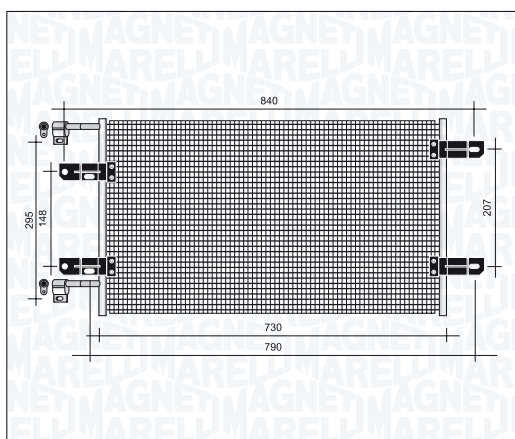

BC476 - 350203476000		
NISSAN PRIMASTAR 2.5 DCi Turbo Diesel	PF	02 →
RENAULT TRAFIC 2.5 DTi	PF	03 → 06
OPEL/VAUXHALL VIVARO 2.5 DTi	PF	03 →