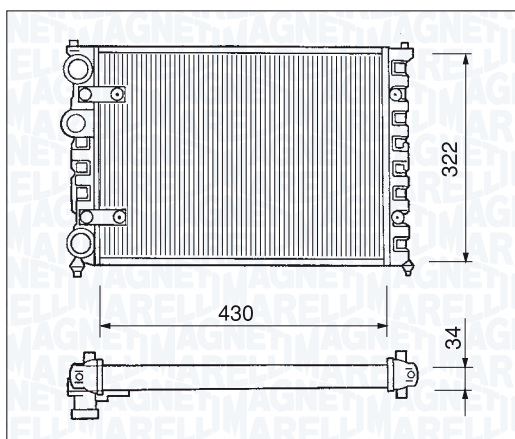

BM232 - 350213232000	<i>i</i>	
SEAT CORDOBA II 1.0 i		96 → 99
SEAT CORDOBA II 1.6 i		93 → 99
SEAT CORDOBA II 1.7 SDI		97 → 99
SEAT CORDOBA II 1.9 SDI		96 → 99
SEAT IBIZA II 1.0		93 → 99
SEAT IBIZA II 1.0 i		96 → 99
SEAT IBIZA II 1.3i		93 → 99
SEAT IBIZA II 1.9 SDI		96 → 99
SEAT INCA 1.9 SDI		95 → 03
VOLKSWAGEN CADDY II 1.4		95 → 04
VOLKSWAGEN CADDY II 1.6		97 → 00
VOLKSWAGEN CADDY II 1.9 SDI		95 → 04
VOLKSWAGEN POLO III 1.7 SDI		97 → 01