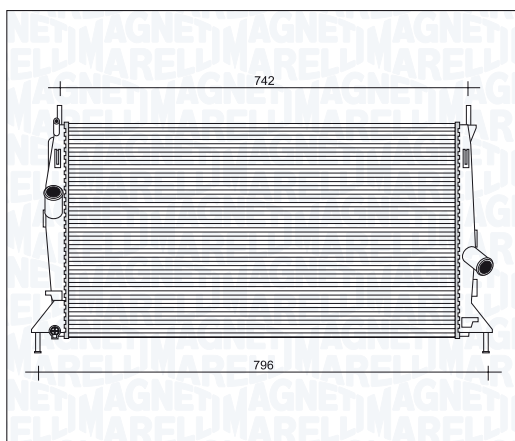

BM922 - 350213922000	<i>i</i>	
FORD FOCUS II 1.4		11/04 →
FORD FOCUS II 1.6		11/04 →
FORD FOCUS II 1.6 Ti		11/04 →
FORD FOCUS II 1.8		03/06 →
FORD FOCUS II 1.8 Flexifuel		01/06 →
FORD FOCUS II 2.0		11/04 →
FORD FOCUS C-MAX 1.6		10/03 → 03/07
FORD FOCUS C-MAX 1.6 Ti		08/04 → 03/07
FORD FOCUS C-MAX 1.8		04/04 → 03/07
FORD FOCUS C-MAX 1.8		10/03 → 03/07
FORD FOCUS C-MAX 1.8 Flexifuel		01/06 → 03/07
FORD FOCUS C-MAX 2.0		03/04 → 03/07
VOLVO C30 1.6		10/06 →
VOLVO C30 1.8		10/06 →
VOLVO C30 1.8 FlexFuel		01/07 →
VOLVO C30 2.0		10/06 →
VOLVO C30 2.0 FlexFuel		01/10 →
VOLVO S40 II 1.6		01/05 →
VOLVO S40 II 1.8		04/04 →
VOLVO S40 II 1.8 FlexFuel		01/06 →
VOLVO S40 II 2.0		10/06 →
VOLVO V50 1.6		01/05 →
VOLVO V50 1.8		04/04 →
VOLVO V50 1.8 FlexFuel		01/05 →
VOLVO V50 2.0		10/06 →
VOLVO V50 2.0 FlexFuel		01/10 →