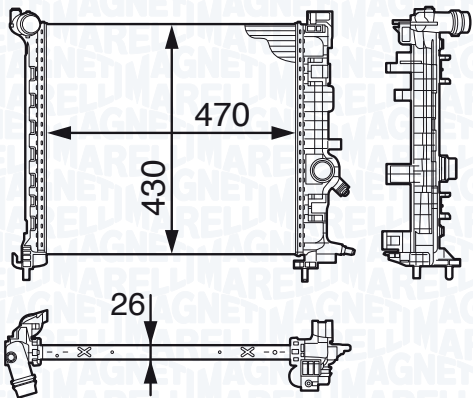

NEW

BM1432 - 350213143200

OPEL / VAUXHALL MERIVA B 1.4

06/10 →

NEW

BM1433 - 350213143300

OPEL / VAUXHALL MERIVA B 1.4

06/10 →