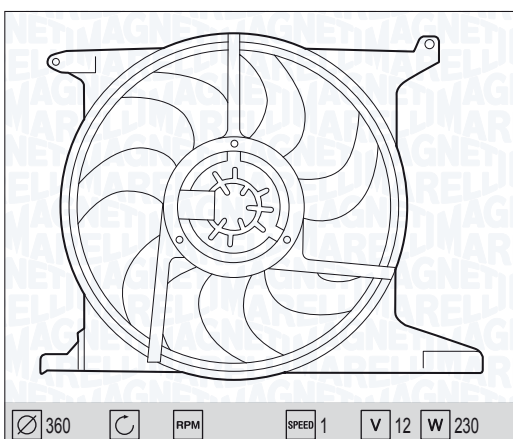

MTC214AX - 069422214010		
OPEL/VAUXHALL ASTRA 1.8	A	98 →
OPEL/VAUXHALL ASTRA 2.0	A	98 →
OPEL/VAUXHALL ASTRA 2.0	A	
OPEL/VAUXHALL CALIBRA 2.0	A	97 →
OPEL/VAUXHALL CALIBRA 2.0	A	
OPEL/VAUXHALL KADETT	A	89 → 95
OPEL/VAUXHALL VECTRA	A	89 → 95
OPEL/VAUXHALL VECTRA DS	A	99 →