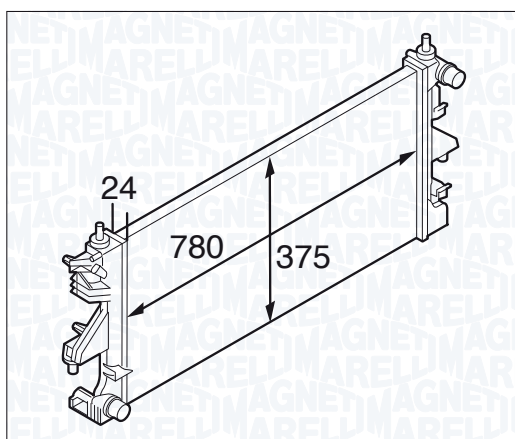

BM1269 - 350213126900	<i>i</i>	
CITROËN JUMPER 2.2 HDi 100 /120		04/06 →
FIAT DUCATO 120 Multijet 2,3 D		07/06 →
FIAT DUCATO 130 Multijet 2,3 D		01/07 →
FIAT DUCATO 2.3 JTD		12/09 →
PEUGEOT BOXER 2.2 HDi 100		04/06 →
PEUGEOT BOXER 2.2 HDi 120		04/06 →