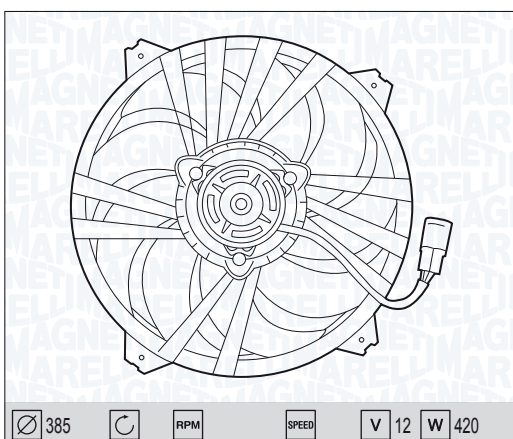

MTC281AX - 069422281010		
CITROËN BERLINGO II 1.9 Diesel		11/02 →
CITROËN BERLINGO II 2.0 Hdi		11/02 →
CITROËN C5 2.0 16V HDI		05/01 →
CITROËN XSARA II 1.6 16V		11/00 → 04/02
CITROËN XSARA II 1.9 Diesel		09/00 → 04/02
CITROËN XSARA II 2.0 Hdi		09/00 → 04/02
CITROËN XSARA II 2.0 i 16V		11/00 → 04/02
CITROËN XSARA PICASSO 1.6 i 8V		09/99 →
CITROËN XSARA PICASSO 1.8 i 16v		09/99 →
CITROËN XSARA PICASSO 2.0 Hdi		12/99 →