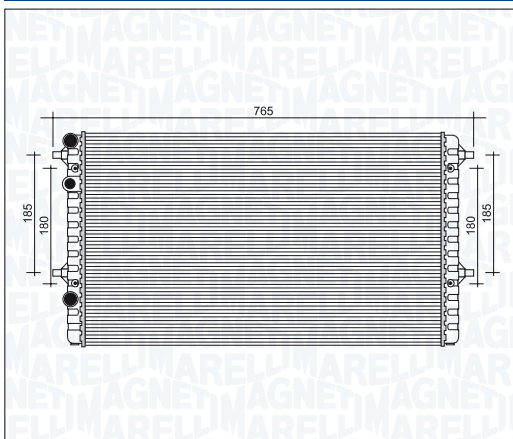

BM1052 - 350213105200	<i>i</i>	
SEAT CORDOBA II 1.8 i 20V Turbo		05/99 → 09/02
SEAT IBIZA III 1.8 i 20V (Mpi)		10/99 → 02/02