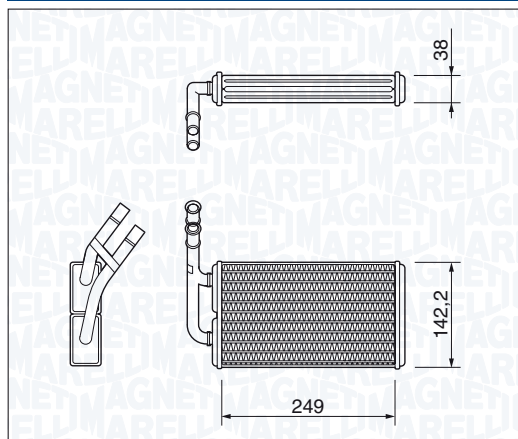

BR210 - 350218210000	<i>i</i>	
FORD TRANSIT 2.0 (EAL, EAS)		06/94 → 07/00
FORD TRANSIT 2.0 (EBL, EBS, ECL, EDS, EDL, EGL, ESS, ESL, EUS)		06/94 → 07/00
FORD TRANSIT 2.0 (EME/L/S, ENE/L/S)		08/94 → 07/00
FORD TRANSIT 2.0 CNG		06/94 → 07/00
FORD TRANSIT 2.5 DI (EAL, EAS)		06/94 → 07/00
FORD TRANSIT 2.5 DI (EBL, ECL, EDS, EDL)		06/94 → 07/00
FORD TRANSIT 2.5 DI (EBL, EDL, EDS, ESL, ESS)		06/94 → 07/00
FORD TRANSIT 2.5 DI (EBL, EDS, ESL, ESS, EUS)		06/94 → 07/00
FORD TRANSIT 2.5 DI (EME/L/S, ENE/L/S)		08/94 → 07/00
FORD TRANSIT 2.5 DI (EML, ENE/L)		08/94 → 07/00
FORD TRANSIT 2.5 DI (EML/S, ENL/S)		08/94 → 07/00
FORD TRANSIT 2.5 TD (EAL, EAS)		06/94 → 07/00
FORD TRANSIT 2.5 TD (EAS)		06/94 → 07/00
FORD TRANSIT 2.5 TD (EB_, ED_, ES_)		06/94 → 07/00
FORD TRANSIT 2.5 TD (EBL, EDL, EDS, EGL, ESL, ESS, EUS)		06/94 → 07/00
FORD TRANSIT 2.5 TD (ECL, EDL, EDS, ESL, ESS, EUS)		06/94 → 07/00
FORD TRANSIT 2.5 TD (EME/L/S, ENE/L/S)		08/94 → 07/00
FORD TRANSIT 2.5 TDI (EAL, EAS)		06/94 → 07/00