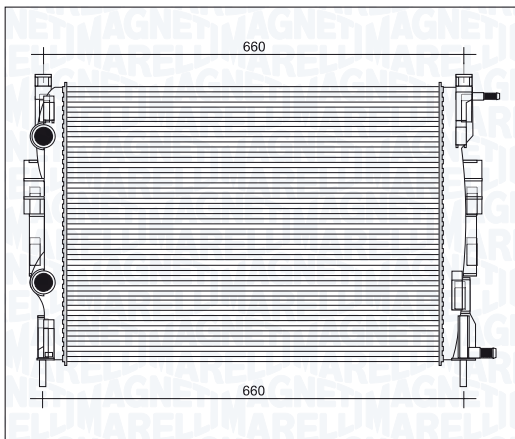

BM997 - 350213997000

RENAULT MEGANE II 1.5 Dci	09/02 →
RENAULT MEGANE II 1.6 i 16V VVT	09/02 →
RENAULT MEGANE II 1.9 Dci	09/02 →
RENAULT MEGANE II 2.0 i 16V VVT	09/02 →
RENAULT MEGANE SCENIC II 1.5 Dci	09/02 →
RENAULT MEGANE SCENIC II 1.6 i 16V VVT	09/02 →
RENAULT MEGANE SCENIC II 1.9 Dci	09/02 →
RENAULT MEGANE SCENIC II 2.0 i 16V VVT	09/02 →

BM998 - 350213998000

RENAULT MEGANE II 1.5 Dci	09/02 →
RENAULT MEGANE II 1.5 dCi 16V	09/02 →
RENAULT MEGANE II 1.9 Dci	09/02 →
RENAULT MEGANE II 2.0 Turbo 16V GT	03/04 →
RENAULT MEGANE SCENIC II 1.5 Dci	09/02 →
RENAULT MEGANE SCENIC II 1.5 dCi 16V	09/02 →
RENAULT MEGANE SCENIC II 1.9 Dci	09/02 →
RENAULT MEGANE SCENIC II 2.0 Turbo 16V GT	03/04 →

BM1001 - 350213100100

ALFA ROMEO 145 I 1.4 i 16V Twin Spark	09/96 → 03/99
ALFA ROMEO 145 I 1.6 i 16V Twin Spark	09/96 → 03/99
ALFA ROMEO 145 I 1.8 i 16V Twin Spark	10/96 → 03/99
ALFA ROMEO 145 I 2.0 i 16V Twin Spark	09/96 → 03/99
ALFA ROMEO 145 II 1.4 i 16V Twin Spark	03/99 →
ALFA ROMEO 145 II 1.6 i 16V Twin Spark	03/99 →
ALFA ROMEO 145 II 1.8 i 16V Twin Spark	03/99 →
ALFA ROMEO 145 II 2.0 i 16V Q. V.	03/99 →
ALFA ROMEO 146 I 1.4 i 16V Twin Spark	09/96 → 03/99
ALFA ROMEO 146 I 1.6 i 16V Twin Spark	09/96 → 03/99
ALFA ROMEO 146 I 1.8 i 16V Twin Spark	10/96 → 03/99
ALFA ROMEO 146 I 2.0 i 16V Twin Spark	09/96 → 03/99
ALFA ROMEO 146 II 1.4 i 16V Twin Spark	03/99 →
ALFA ROMEO 146 II 1.6 i 16V Twin Spark	03/99 →
ALFA ROMEO 146 II 1.8 i 16V Twin Spark	03/99 →
ALFA ROMEO 146 II 2.0 i 16V Q. V.	03/99 →
ALFA ROMEO 155 1.6 i 16V Twin Spark	02/96 →
ALFA ROMEO 155 1.8 i 16V Twin Spark	05/96 → 12/97
ALFA ROMEO 155 2.0 i 16V Twin Spark	02/96 → 12/97