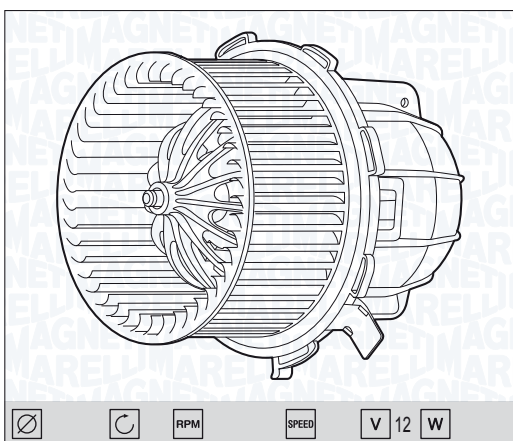

NEW MTE703AX - 069412703010		<i>i</i>	
AUDI A4 2.4			11/07 →
AUDI A4 2.6			04/08 →
AUDI A4 2.8			11/07 →
AUDI A4 2.0 TDI quattro			11/07 →
AUDI A4 2.0 TFSI			11/07 →
AUDI A4 2.0 TFSI quattro			04/08 →
AUDI A4 2.4 quattro			11/07 →
AUDI A4 2.5 TDI			11/07 →
AUDI A4 2.5 TDI quattro			11/07 →
AUDI A4 2.8 quattro			04/08 →
AUDI A4 3.0 TDI quattro			11/07 →
AUDI A4 3.2 FSI			04/08 →
AUDI A4 3.2 FSI quattro			04/08 →
AUDI A4 RS4 quattro			11/07 →
AUDI A4 S4 quattro			11/07 →
AUDI A5 1.8 TFSI			06/07 →
AUDI A5 2.0 TDI			06/07 →
AUDI A5 2.0 TDI quattro			06/07 →
AUDI A5 2.0 TFSI			06/07 →
AUDI A5 2.0 TFSI quattro			06/07 →
AUDI A5 2.7 TDI			06/07 →
AUDI A5 3.0 TDI quattro			06/07 →
AUDI A5 3.2 FSI			06/07 →
AUDI A5 3.2 FSI quattro			06/07 →
AUDI A5 S5 quattro			06/07 →
AUDI Q5 2.0 TDI			11/08 →
AUDI Q5 2.0 TFSI			11/08 →
AUDI Q5 3.0 TDI			11/08 →
AUDI Q5 3.2 FSI			11/08 →