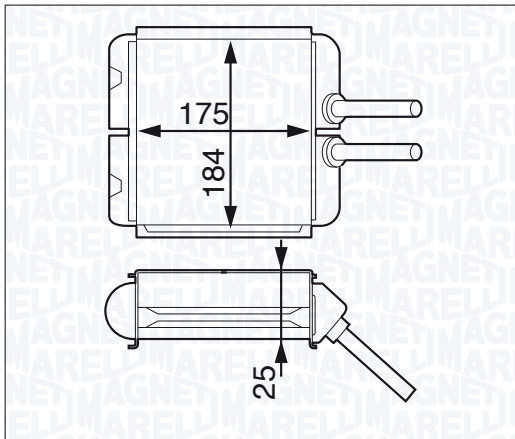

BR312 - 350218312000

DAEWOO LANOS (KLAT) 1.4	97 →
DAEWOO LANOS (KLAT) 1.5	97 →
DAEWOO LANOS (KLAT) 1.6 16V	97 →
DAEWOO NUBIRA (KLAJ) 1.6 16V	97 →
DAEWOO NUBIRA (KLAJ) 2.0 16V	97 →