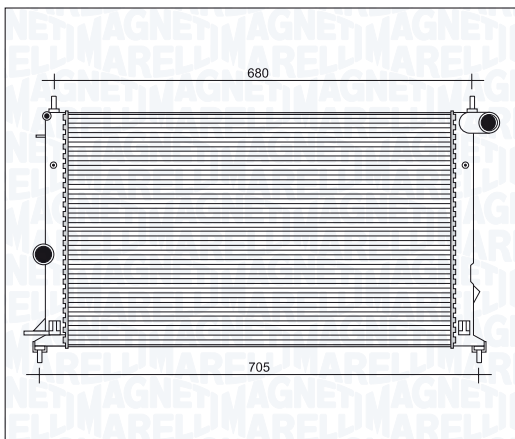

BM1124 - 350213112400		
OPEL / VAUXHALL VECTRA C 2.2 DTI		09/00 →
OPEL / VAUXHALL VECTRA C 2.2 DTI 16V		07/00 → 03/02
OPEL / VAUXHALL VECTRA C 2.2 i 16V		07/00 → 03/02