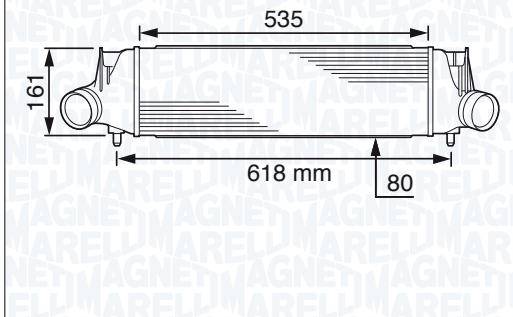

NEW

MST139 - 351319201390

AUDI TT-R 2.5 TFSI quattro

03/09 →

NEW

MST140 - 351319201400

AUDI A8 3.0 TDI quattro (LEFT)

10 →

AUDI A8 4.2 TDI quattro (LEFT)

09 →