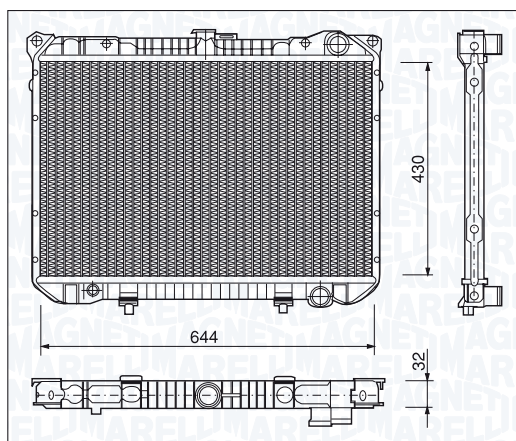

BM752 - 35021375200	<i>i</i>	
NISSAN KING-CAB 2.5 D		86 →
NISSAN PICK-UP 2.5 D		93 →
NISSAN PICK-UP 2.5 D 4x4		93 →
NISSAN TERRANO I 2.7 D		86 →