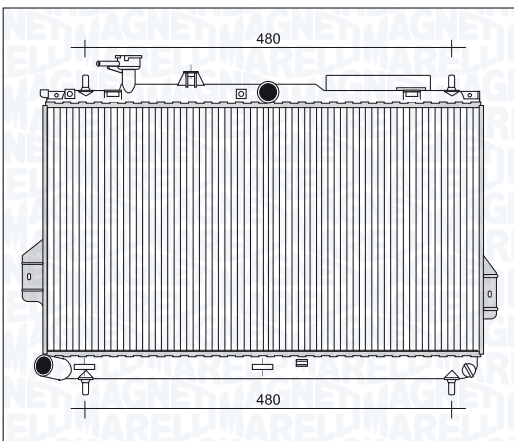

BM1104 - 350213110400

HYUNDAI MATRIX 1.6

01/02 → 12/05

HYUNDAI MATRIX 1.6

06/01 →

HYUNDAI MATRIX 1.8

06/01 →