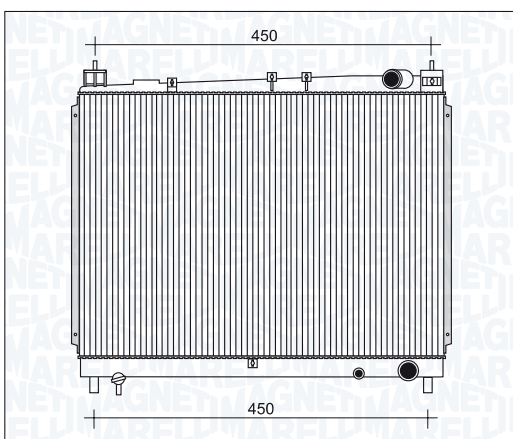

BM1034 - 350213103400

	<i>i</i>	
NISSAN MICRA C+C 1.4 16V		08/05 →
NISSAN MICRA C+C 1.6 B 160 SR		08/05 →
NISSAN MICRA III 1.0 16V		01/03 →
NISSAN MICRA III 1.2 16V		01/03 →
NISSAN MICRA III 1.4 16V		01/03 →
RENAULT MODUS 1.6		12/04 →

BM1035 - 350213103500

	<i>i</i>	
NISSAN KUBISTAR 1.6 i 16V		10/03 →
RENAULT CLIO II 1.2		03/98 → 03/01
RENAULT CLIO II 1.4		10/98 → 03/01
RENAULT CLIO II 1.6		10/99 → 03/01
RENAULT CLIO II PHASE 2 1.0 i		07/01 →
RENAULT CLIO II PHASE 2 1.2 16V		07/01 →
RENAULT CLIO II PHASE 2 1.4 16V		07/01 →
RENAULT CLIO II PHASE 2 1.5 Dci		07/01 →
RENAULT CLIO II PHASE 2 1.6 16V		07/01 →
RENAULT CLIO II PHASE 2 1.9 Dti		07/01 →
RENAULT KANGOO I 1.6 i 16V		01/02 →
RENAULT KANGOO I 1.6 i 16V		01/02 →
RENAULT KANGOO I 1.9 Dti		03/00 →
RENAULT KANGOO II 1.6 i 16V		03/03 →
RENAULT KANGOO II 1.9 D		03/03 →
RENAULT KANGOO II 1.9 Dti		03/03 →

BM1036 - 350213103600

	<i>i</i>	
TOYOTA YARIS 1.3 i 16V		11/99 →
TOYOTA YARIS 1.5 i 16V		11/99 →
TOYOTA YARIS 1.5 VVT-i Sport		04/01 →
TOYOTA YARIS VERSO 1.3 i 16V		11/99 →
TOYOTA YARIS VERSO 1.5 i 16V		03/00 →