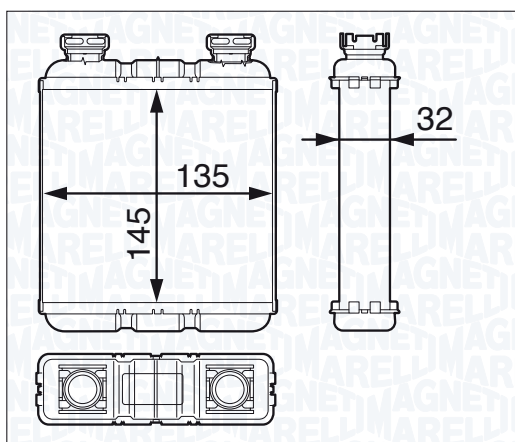

NEW BR350 - 350218350000	<i>i</i>	
SMART FORTWO 0.8 CDi (451.300)		01/07 →
SMART FORTWO 0.8 CDi (451.391)		01/07 →
SMART FORTWO 0.8 CDi (451.400)		01/07 →
SMART FORTWO 0.8 CDi (451.401)		01/07 →
SMART FORTWO 1.0 (451.330, 451.334)		01/07 →
SMART FORTWO 1.0 (451.331, 451.380)		01/07 →
SMART FORTWO 1.0 (451.431)		01/07 →
SMART FORTWO 1.0 Brabus (451.333)		01/07 →
SMART FORTWO 1.0 Brabus (451.433)		01/07 →
SMART FORTWO 1.0 Turbo (451.332)		01/07 →
SMART FORTWO 1.0 Turbo (451.432)		01/07 →