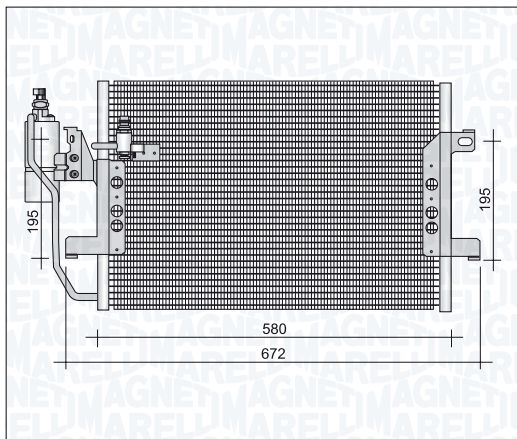

BC274 - 350203274000	<i>i</i>	
MERCEDES A-CLASS 1.4		02/00 →
MERCEDES A-CLASS 1.6		02/00 →
MERCEDES A-CLASS 1.6		02/00 →
MERCEDES A-CLASS 1.6 Cdi		02/00 →
MERCEDES A-CLASS 1.7 Cdi		02/00 →