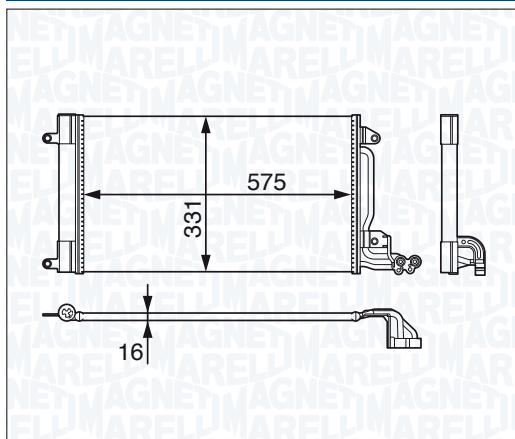

NEW BC715 - 350203715000		<i>i</i>	
AUDI A1 1.2 TFSI	+Drier	05/10	→
AUDI A1 1.4 TFSI	+Drier	05/10	→
AUDI A1 1.6 TDI	+Drier	05/10	→
SEAT IBIZA V 1.2	+Drier	03/08	→
SEAT IBIZA V 1.4	+Drier	03/08	→
SEAT IBIZA V 1.4 TDI	+Drier	03/08	→
SEAT IBIZA V 1.4 TSI	+Drier	03/08	→
SEAT IBIZA V 1.6	+Drier	03/08	→
SEAT IBIZA V 1.6 TDI	+Drier	03/08	→
SEAT IBIZA V 1.9 TDI	+Drier	03/08	→
SEAT IBIZA V 2.0	+Drier	03/08	→
SEAT IBIZA V 2.0 TDI	+Drier	03/08	→
SKODA FABIA 1.4 TSI	+Drier	12/06	→
VOLKSWAGEN POLO 1.2	+Drier	06/09	→
VOLKSWAGEN POLO 1.2 TDI	+Drier	06/09	→
VOLKSWAGEN POLO 1.2 TSI	+Drier	06/09	→
VOLKSWAGEN POLO 1.4	+Drier	06/09	→
VOLKSWAGEN POLO 1.6 TDI	+Drier	06/09	→