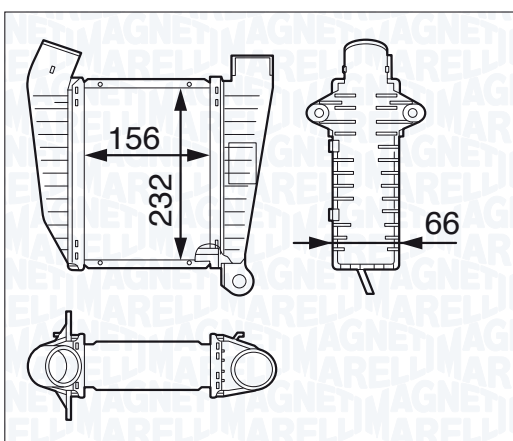

NEW

MST245 - 351319202450

OPEL/VAUXHALL OMEGA B 2.5 DTI	09/01 → 07/03
OPEL/VAUXHALL OMEGA B 2.5 TD	04/94 → 07/03