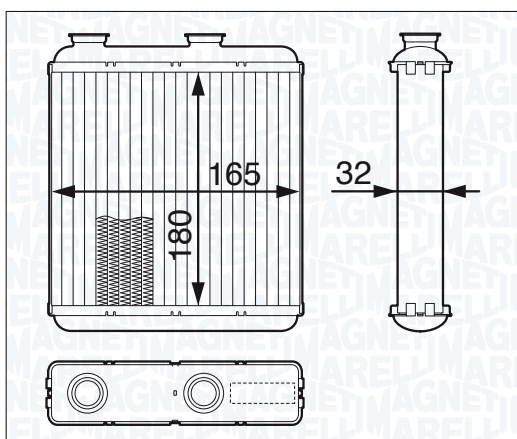

NEW

BR340 - 350218340000

OPEL MERIVA 1.3 CDTI	05/03 → 05/10
OPEL MERIVA 1.4 16V Twinport	05/03 → 05/10
OPEL MERIVA 1.6	05/03 → 05/10
OPEL MERIVA 1.6 16V	05/03 → 05/10
OPEL MERIVA 1.6 Turbo	05/03 → 05/10
OPEL MERIVA 1.7 CDTI	05/03 → 05/10
OPEL MERIVA 1.7 DTI	05/03 → 05/10
OPEL MERIVA 1.8	05/03 → 05/10