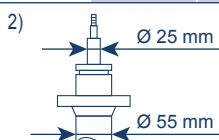

TWIN-TUBE OIL	TWIN-TUBE GAS	MONO-TUBE GAS		TWIN-TUBE OIL	TWIN-TUBE GAS	MONO-TUBE GAS	

VOLKSWAGEN

SHARAN

2WD 4WD	(7N)	05/10 →		4319G			4320G		
 INCL.									

TIGUAN

2WD 4WD	(5N_)	09/07 →		7462G¹⁾			4353G²⁾		
 INCL. EXCL. ECO,									

1) EXCL. OE PNS: 5N0413031AC, 5N0413031AH, 5N0413031AJ, 5N0413031AL, 5N0413031AP

2) EXCL. OE PNS: 5N0513049BD, 5N0513049BE, 5N0513049AL, 5N0513049AM

TOURAN

2WD	(1T1, 1T2)	02/03 → 05/10		4319G			4320G		
 EXCL.									
2WD	(1T3)	05/10 →		4319G			4320G		
 INCL.									

UP , LOAD UP

	(121, 122, BL1, BL2)	08/11 →					7470G		
INCL. , H.D									
EXCL. E-UP, E-Load Up									

VOLKSWAGEN COMMERCIAL

CADDY LIFE, CADDY MAXI LIFE

Caddy Life 2WD	(2KA, 2KH, 2CA, 2CH)	03/04 →		4318G¹⁾ 4319G²⁾			7336G		
EXCL. H.D, , 1.6 BiFuel, 2.0 Ecofuel									
Caddy Life 2WD	(2KA, 2KH, 2CA, 2CH)	03/04 →		4318G¹⁾ 4319G²⁾			7337G		
(+) H.D, , 1.6 BiFuel, 2.0 Ecofuel									
Caddy Life 4WD Caddy Life Maxi 4WD	(2KA, 2KH, 2CA, 2CH)	05/08 →		4319G²⁾					
EXCL. H.D,									
Caddy Life Maxi 2WD	(2KA, 2KH, 2CA, 2CH)	09 →		4319G²⁾					
INCL. H.D EXCL. , 1.6 BiFuel, 2.0 Ecofuel