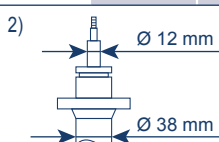

A3 Sportback (8VA, 8VF)

2WD (8VA, 8VF) 09/12 →		7521G¹⁾			7465G²⁾		
INCL. EXCL. Multi-link Axle, 1.4 TFSI g-tron