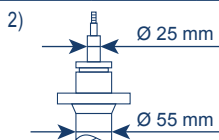

TWIN-TUBE OIL	TWIN-TUBE GAS	MONO-TUBE GAS		TWIN-TUBE OIL	TWIN-TUBE GAS	MONO-TUBE GAS	

SEAT

LEON I (1M1)

2WD 1.4, 1.6 EXCL. Cupra	(1M1)	10/99 → 09/05	4024H	4305G			4037G		
2WD 1.8, 1.8 T, 1.9 SDI, 1.9 TDI EXCL. Cupra	(1M1)	10/99 → 09/05	7450H	4303G			4037G		
2WD (+) EXCL. Cupra	(1M1)	10/99 → 09/05		4303G					
2WD (+) EXCL. Cupra	(1M1)	10/99 → 09/05	7450H	4303G					

LEON II (1P1)

 EXCL.	(1P1)	05/05 →		4318G¹⁾ 4319G²⁾			4320G