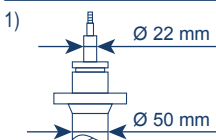

TWIN-TUBE OIL	TWIN-TUBE GAS	MONO-TUBE GAS		TWIN-TUBE OIL	TWIN-TUBE GAS	MONO-TUBE GAS	

SEAT

LEON I (1M1)

2WD 1.4, 1.6 EXCL. Cupra	(1M1)	10/99 → 09/05	4024H	4305G			4037G		
2WD 1.8, 1.8 T, 1.9 SDI, 1.9 TDI EXCL. Cupra	(1M1)	10/99 → 09/05	7450H	4303G			4037G		
2WD (+) EXCL. Cupra	(1M1)	10/99 → 09/05		4303G					
2WD (+) EXCL. Cupra	(1M1)	10/99 → 09/05	7450H	4303G					

LEON II (1P1)

 EXCL.	(1P1)	05/05 →		4318G¹⁾ 4319G²⁾			4320G