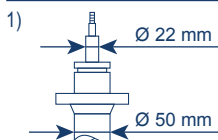

TWIN-TUBE OIL	TWIN-TUBE GAS	MONO-TUBE GAS		TWIN-TUBE OIL	TWIN-TUBE GAS	MONO-TUBE GAS	

AUDI

A3 (8P1) , (8P7)

Quattro 4WD 2.0 TDI (8P1) 05/03 → 08/12		4319G²⁾			4320G		
EXCL.							
Quattro 4WD 2.0 TFSI (8P1) 09/04 → 08/12		4319G²⁾			4320G		
EXCL.							
Quattro 4WD 3.2 V6 (8P1) 07/03 → 08/12		4319G²⁾			4320G		
EXCL.