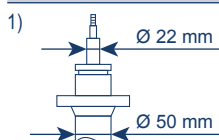

TWIN-TUBE OIL	TWIN-TUBE GAS	MONO-TUBE GAS		TWIN-TUBE OIL	TWIN-TUBE GAS	MONO-TUBE GAS	

VOLKSWAGEN

SHARAN

2WD 4WD	(7N)	05/10 →		4319G			4320G		
 INCL.									

TIGUAN

2WD 4WD	(5N_)	09/07 →		7462G¹⁾			4353G²⁾		
 INCL. EXCL. ECO,									

1) EXCL. OE PNS: 5N0413031AC, 5N0413031AH, 5N0413031AJ, 5N0413031AL, 5N0413031AP

2) EXCL. OE PNS: 5N0513049BD, 5N0513049BE, 5N0513049AL, 5N0513049AM

TOURAN

2WD	(1T1, 1T2)	02/03 → 05/10		4319G			4320G		
 EXCL.									
2WD	(1T3)	05/10 →		4319G			4320G		
 INCL.									

UP , LOAD UP

	(121, 122, BL1, BL2)	08/11 →					7470G		
INCL. , H.D									
EXCL. E-UP, E-Load Up									

VOLKSWAGEN COMMERCIAL

CADDY LIFE, CADDY MAXI LIFE

Caddy Life 2WD	(2KA, 2KH, 2CA, 2CH)	03/04 →		4318G¹⁾ 4319G²⁾			7336G		
EXCL. H.D, , 1.6 BiFuel, 2.0 Ecofuel									
Caddy Life 2WD	(2KA, 2KH, 2CA, 2CH)	03/04 →		4318G¹⁾ 4319G²⁾			7337G		
(+) H.D, , 1.6 BiFuel, 2.0 Ecofuel									
Caddy Life 4WD Caddy Life Maxi 4WD	(2KA, 2KH, 2CA, 2CH)	05/08 →		4319G²⁾					
EXCL. H.D,									
Caddy Life Maxi 2WD	(2KA, 2KH, 2CA, 2CH)	09 →		4319G²⁾					
INCL. H.D EXCL. , 1.6 BiFuel, 2.0 Ecofuel