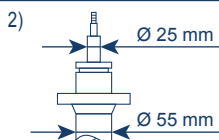

TWIN-TUBE OIL	TWIN-TUBE GAS	MONO-TUBE GAS		TWIN-TUBE OIL	TWIN-TUBE GAS	MONO-TUBE GAS	

AUDI

A3 (8P1) , (8P7)

Quattro 4WD 2.0 TDI (8P1) 05/03 → 08/12		4319G²⁾			4320G		
EXCL.							
Quattro 4WD 2.0 TFSI (8P1) 09/04 → 08/12		4319G²⁾			4320G		
EXCL.							
Quattro 4WD 3.2 V6 (8P1) 07/03 → 08/12		4319G²⁾			4320G		
EXCL.