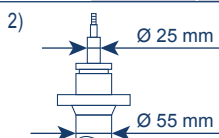

TWIN-TUBE OIL	TWIN-TUBE GAS	MONO-TUBE GAS		TWIN-TUBE OIL	TWIN-TUBE GAS	MONO-TUBE GAS	

SEAT

TOLEDO I

1.8 i 16V GT (1L)	91 → 99						1416G		$\frac{1}{5}$
2.0 i 16V, 2.0 i 16V GT									

TOLEDO

200 GT 1L-TR000-001 → (1L)	95 → 99	1955G							

TOLEDO II

1.4 16V, 1.6, 1.9 SDi (1M2)	99 → 07/04	4024H	4305G				4037G		$\frac{1}{5}$
EXCL.									
1.8 20V, 2.3 V5, 1.9 TDI (1M2)	99 → 07/04	7450H	4303G				4037G		$\frac{1}{5}$
EXCL.									
1.6, 1.8 20V, 2.3 V5, 1.9 TDI (+)	(1M2) 99 → 07/04		4303G						

TOLEDO III

2WD (5P2)	04/04 → 05/09		4318G¹⁾ 4319G²⁾				4320G		$\frac{1}{5}$
EXCL.									

TOLEDO IV

1.2, 1.2 TSI (kW: 63, 66, 77, 81), (KG3)	08/13 →						1448G		$\frac{1}{5}$
1.4 TDi, 1.4 TSI, 1.6, 1.6 TDI									

SEAT COMMERCIAL

INCA

1.0, 1.4, 1.9 D, 1.9 SDi (6K)	96 → 06/03	1450H	1421G						
1.6 i, 1.7 D									

TERRA, TRANS

Terra	87 → 3/89	0745H	1421G			0746H	7290G		$\frac{5}{8}$
Trans	85 →								
Terra	04/89 → 12/96	4009H				0746H	7290G		$\frac{5}{8}$

SKODA

1000, 100, 110, 105, 120

1000, MB			7307G		$\frac{1}{5}$	7393H	7308G		$\frac{1}{5}$
100, L									
110, L, LS, R									
105, S, L									
120, LS, GLS, LSX									

130

G,L, GL			7307G		$\frac{1}{5}$				

CITIGO

	10/11 →						7470G		$\frac{1}{5}$
INCL. H.D