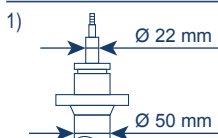

TWIN-TUBE OIL	TWIN-TUBE GAS	MONO-TUBE GAS		TWIN-TUBE OIL	TWIN-TUBE GAS	MONO-TUBE GAS	

SEAT

TOLEDO I

1.8 i 16V GT (1L)	91 → 99						1416G		$\frac{1}{5}$
2.0 i 16V, 2.0 i 16V GT									

TOLEDO

200 GT 1L-TR000-001 → (1L)	95 → 99	1955G							

TOLEDO II

1.4 16V, 1.6, 1.9 SDi (1M2)	99 → 07/04	4024H	4305G				4037G		$\frac{1}{5}$
EXCL.									
1.8 20V, 2.3 V5, 1.9 TDI (1M2)	99 → 07/04	7450H	4303G				4037G		$\frac{1}{5}$
EXCL.									
1.6, 1.8 20V, 2.3 V5, 1.9 TDI (+)	(1M2) 99 → 07/04		4303G						

TOLEDO III

2WD (5P2)	04/04 → 05/09		4318G¹⁾ 4319G²⁾				4320G		$\frac{1}{5}$
EXCL.									

TOLEDO IV

1.2, 1.2 TSI (kW: 63, 66, 77, 81), (KG3)	08/13 →						1448G		$\frac{1}{5}$
1.4 TDi, 1.4 TSI, 1.6, 1.6 TDI									

SEAT COMMERCIAL

INCA

1.0, 1.4, 1.9 D, 1.9 SDi (6K)	96 → 06/03	1450H	1421G						
1.6 i, 1.7 D									

TERRA, TRANS

Terra	87 → 3/89	0745H	1421G			0746H	7290G		$\frac{5}{8}$
Trans	85 →								
Terra	04/89 → 12/96	4009H				0746H	7290G		$\frac{5}{8}$

SKODA

1000, 100, 110, 105, 120

1000, MB			7307G		$\frac{1}{5}$	7393H	7308G		$\frac{1}{5}$
100, L									
110, L, LS, R									
105, S, L									
120, LS, GLS, LSX									

130

G,L, GL			7307G		$\frac{1}{5}$				

CITIGO

	10/11 →						7470G		$\frac{1}{5}$
INCL. H.D