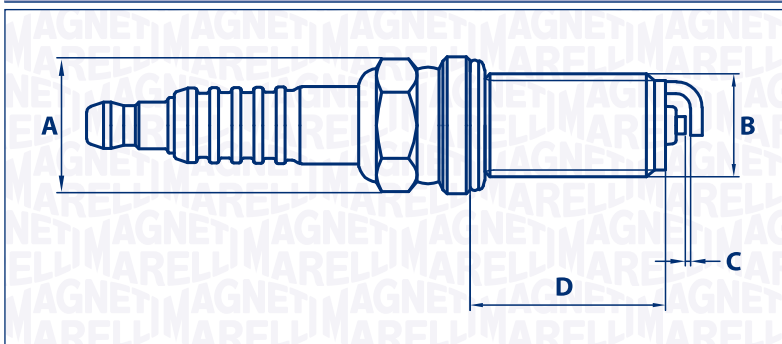

**CT5KMR11**

A	Hexagon Size	16
B	Thread Size	M14×1.25
C	Gap (mm)	1.1
D	Thread Reach	19.0
	Heat Range	5
	Type	Resistor
	Version	1 Mass Electrode
	Seat	Flat
	Core	Copper

**BERU**

0002330204 14FR8KUOU Z249

**BOSCH**