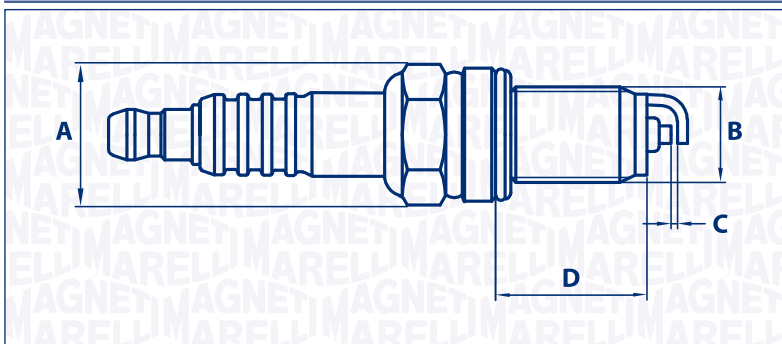

CT8DKMR

A	Hexagon Size	16
B	Thread Size	M12×1.25
C	Gap (mm)	0.8
D	Thread Reach	19.0
	Heat Range	8
	Type	Resistor
	Version	1 Mass Electrode
	Seat	Flat
	Core	Copper

BERU

0002245704 12FR5DU Z291

BOSCH

0 242 145 503 0 242 145 504 YR 5 DDE YR 5 LDE

CHAMPION

955	OE052/T10	OE073/T10	OE083/T10
OE132/T10	RA4HC	RA4HCC	RA4HCX
RA6	RA6HC	RA6Y	RA6YC

DENSO

XU24EPR-U

NGK

4179	5692	7168	DCP8E
DCPR8E	DCPR8EKC	DCPR8EN	

kW

QTY

FIAT

ALBEA (178_)	1.2	59	188 A5.000	09/01 →		04
	1.2 ELX Fire 16V	59	188 A5.000	09/01 →		04
BRAVA (182_)	1.2 16V	64	182 B2.000	12/98 → 12/02		04
	1.2 16V 80	59	188 A5.000	10/00 → 10/01		04
		60	182 B2.000	12/98 → 12/02		04
BRAVO I (182_)	1.2 16V 80	59	188 A5.000	10/00 → 10/01		04
		60	182 B2.000	12/98 → 10/00		04
		64	182 B2.000	12/98 → 10/01		04
IDEA (350_)	1.2 16V	59	188 A5.000	01/04 →		04
MAREA (185_)	1.2 16V	60	182 B2.000	10/98 → 05/02	→ 05/99	04
PALIO (178_)	1.2	59	188 A5.000	09/01 →		04
	1.2 ELX	59	188 A5.000	09/01 →		04
	1.2 ELX Fire 16V	59	188 A5.000	09/01 →		04
PETRA (178_)	1.2	59	188 A5.000	09/01 →		04
	1.2 ELX Fire 16V	59	188 A5.000	09/01 →		04
PUNTO (176_)	1.2 16V	63	176 B9.000	04/97 → 09/99		04
PUNTO (188_)	1.2 16V 80 (188.233, .235, .253, .255, .333, .353, .639...)	59	188 A5.000	09/99 →		04
	1.4	70	843 A1.000	09/03 →		04
PUNTO Cabriolet (176_)	85 16V 1.2	63	176 B9.000	04/97 → 06/00		04
SIENA (178_)	1.2	59	188 A5.000	09/01 →		04
	1.2 ELX Fire 16V	59	188 A5.000	09/01 →		04
STILO (192_)	1.2 16V (192_XA1B)	59	188 A5.000	02/02 → 11/06		04