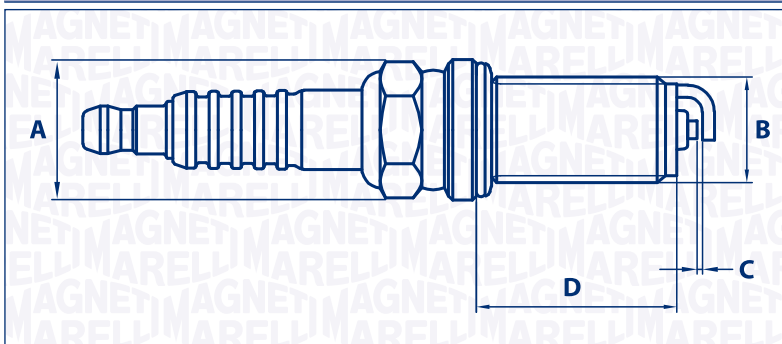

**CT6KHMR11**

A	Hexagon Size	16
B	Thread Size	M14x1.25
C	Gap (mm)	1.1
D	Thread Reach	20.5
	Heat Range	6
	Type	Resistor
	Version	1 Mass Electrode
	Seat	Flat
	Core	Copper

**BERU**

0002335719 0002336738 14 FR-7 NUX2 14FR7MU2  
14FR8NQU213 Z184 Z273